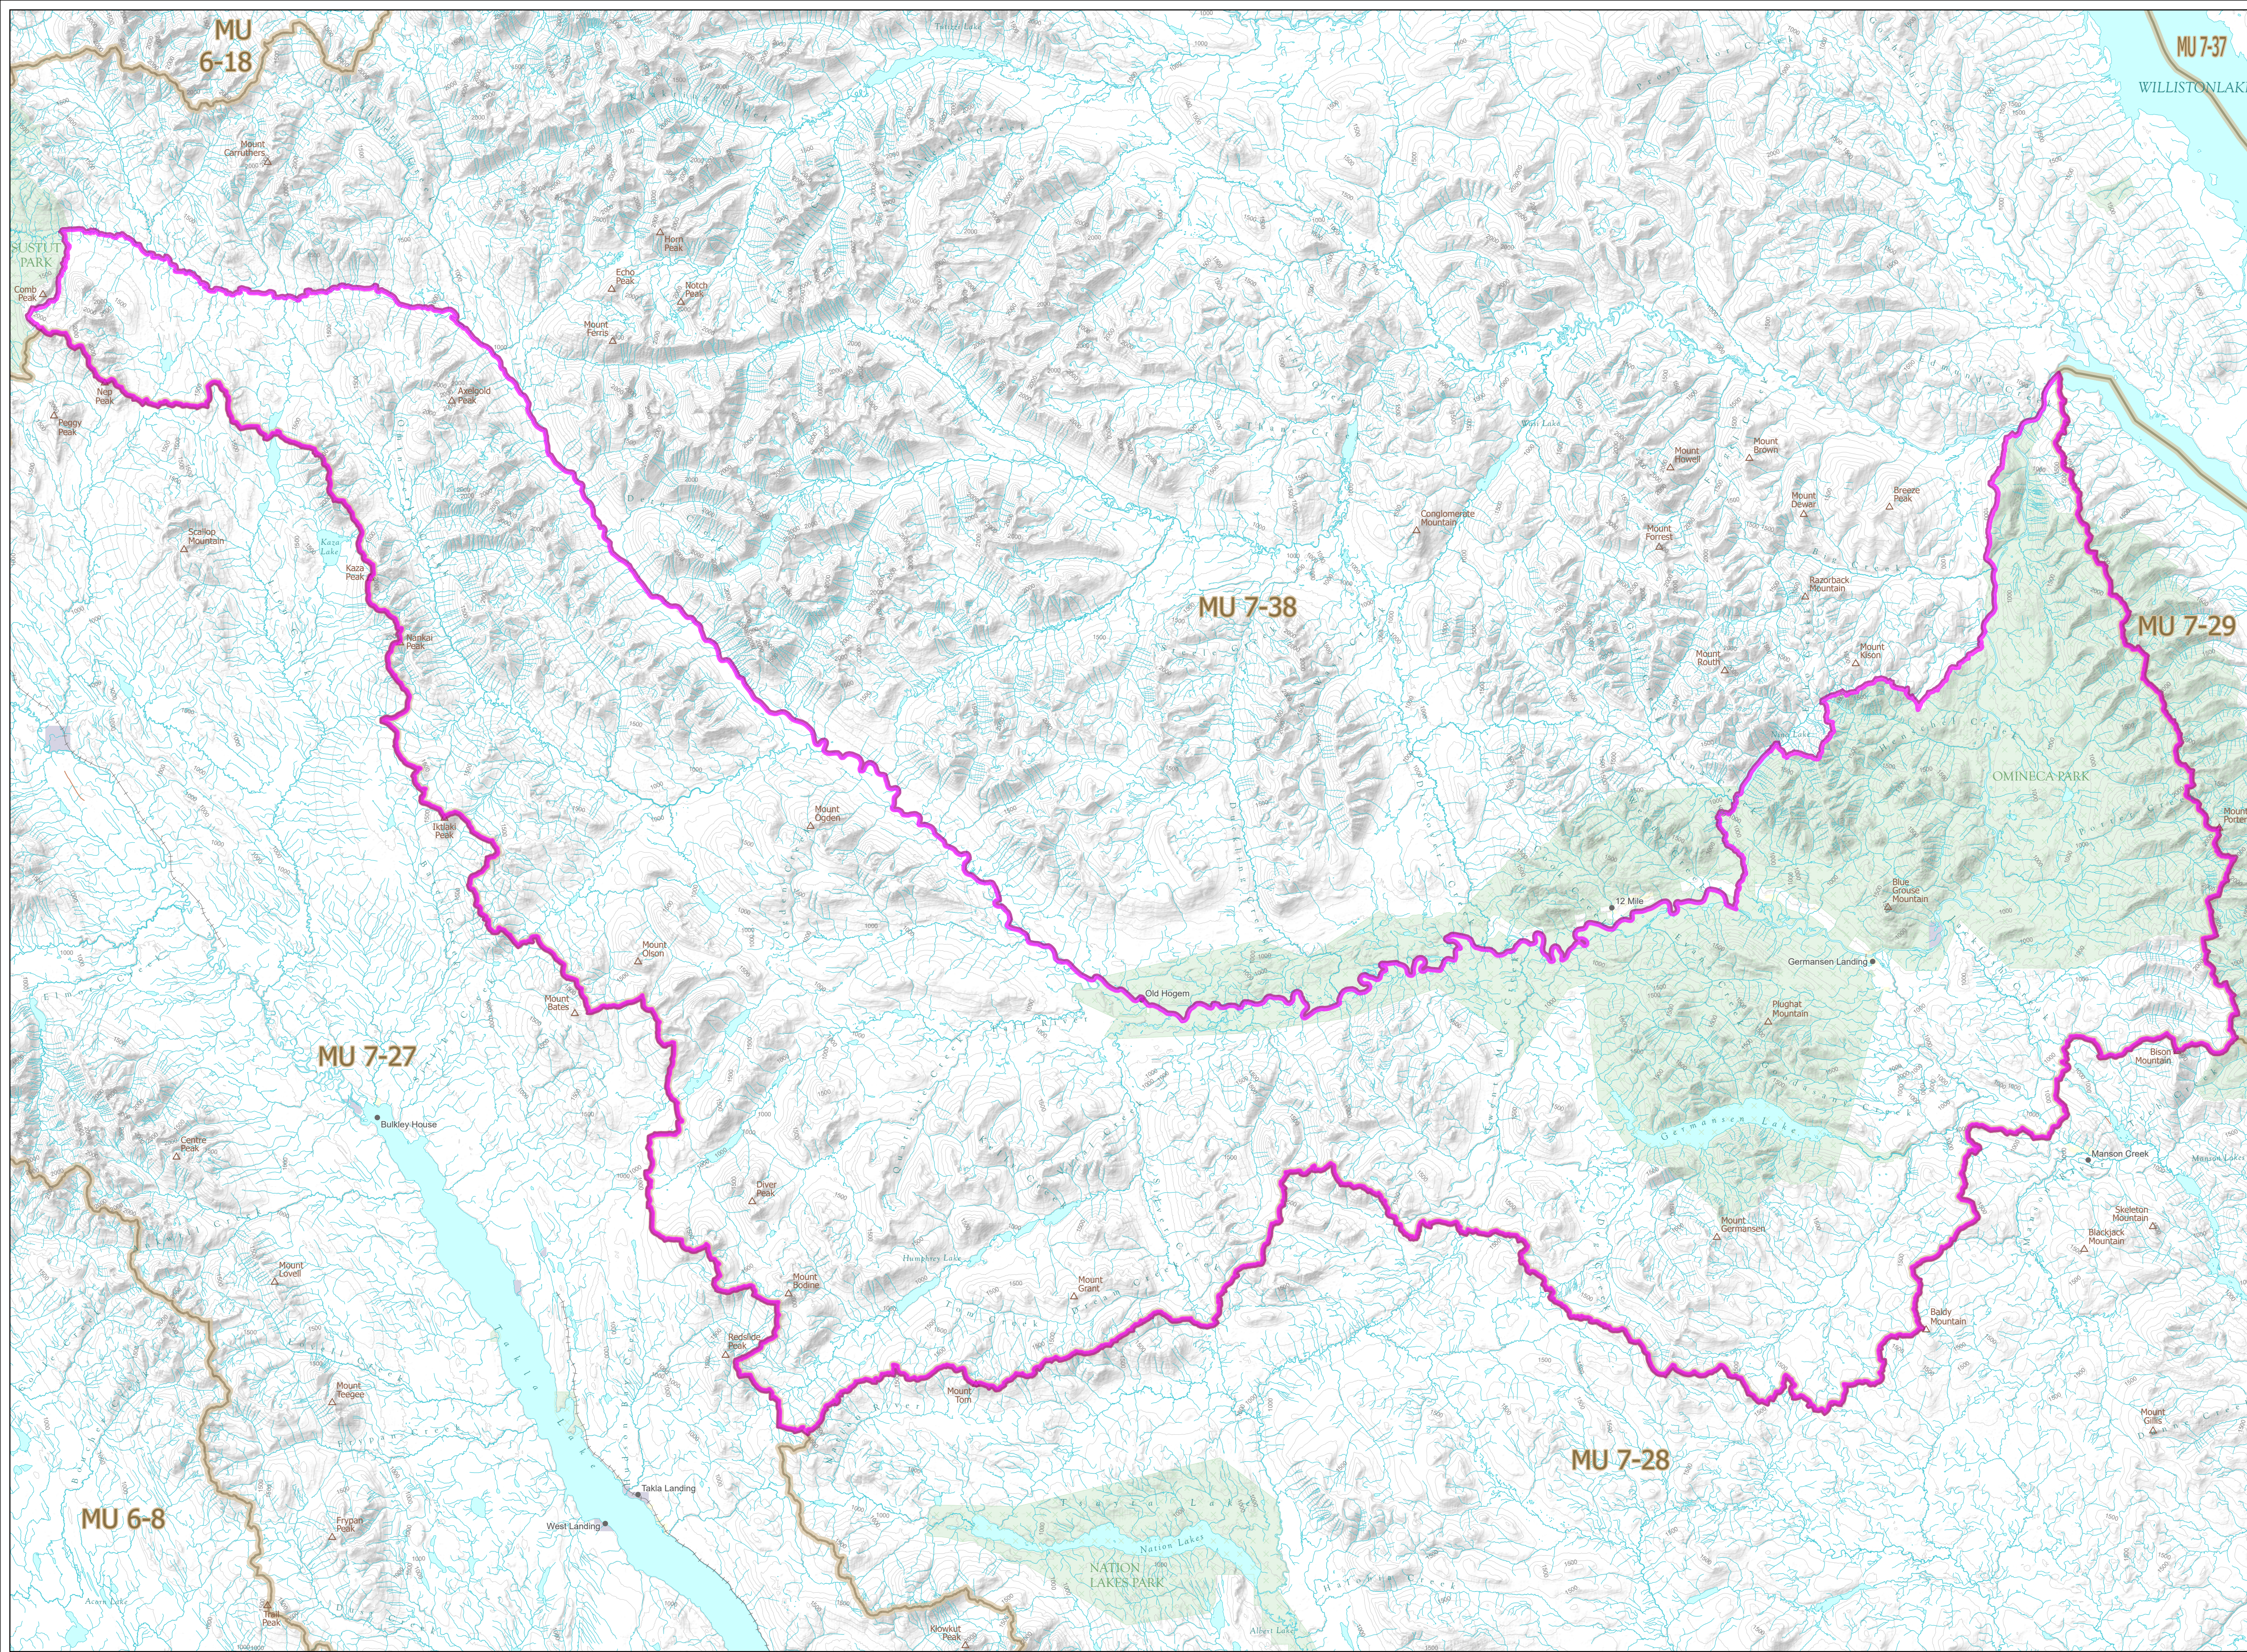

WILDLIFE ACT
LIMITED ENTRY HUNTING

2024
MOOSE
Zone B of 7-38

- Limited Entry Hunting Area
- Wildlife Management Unit
- Indian Reserve
- Provincial Park / Protected Area / Ecological Reserve
- Private Land *