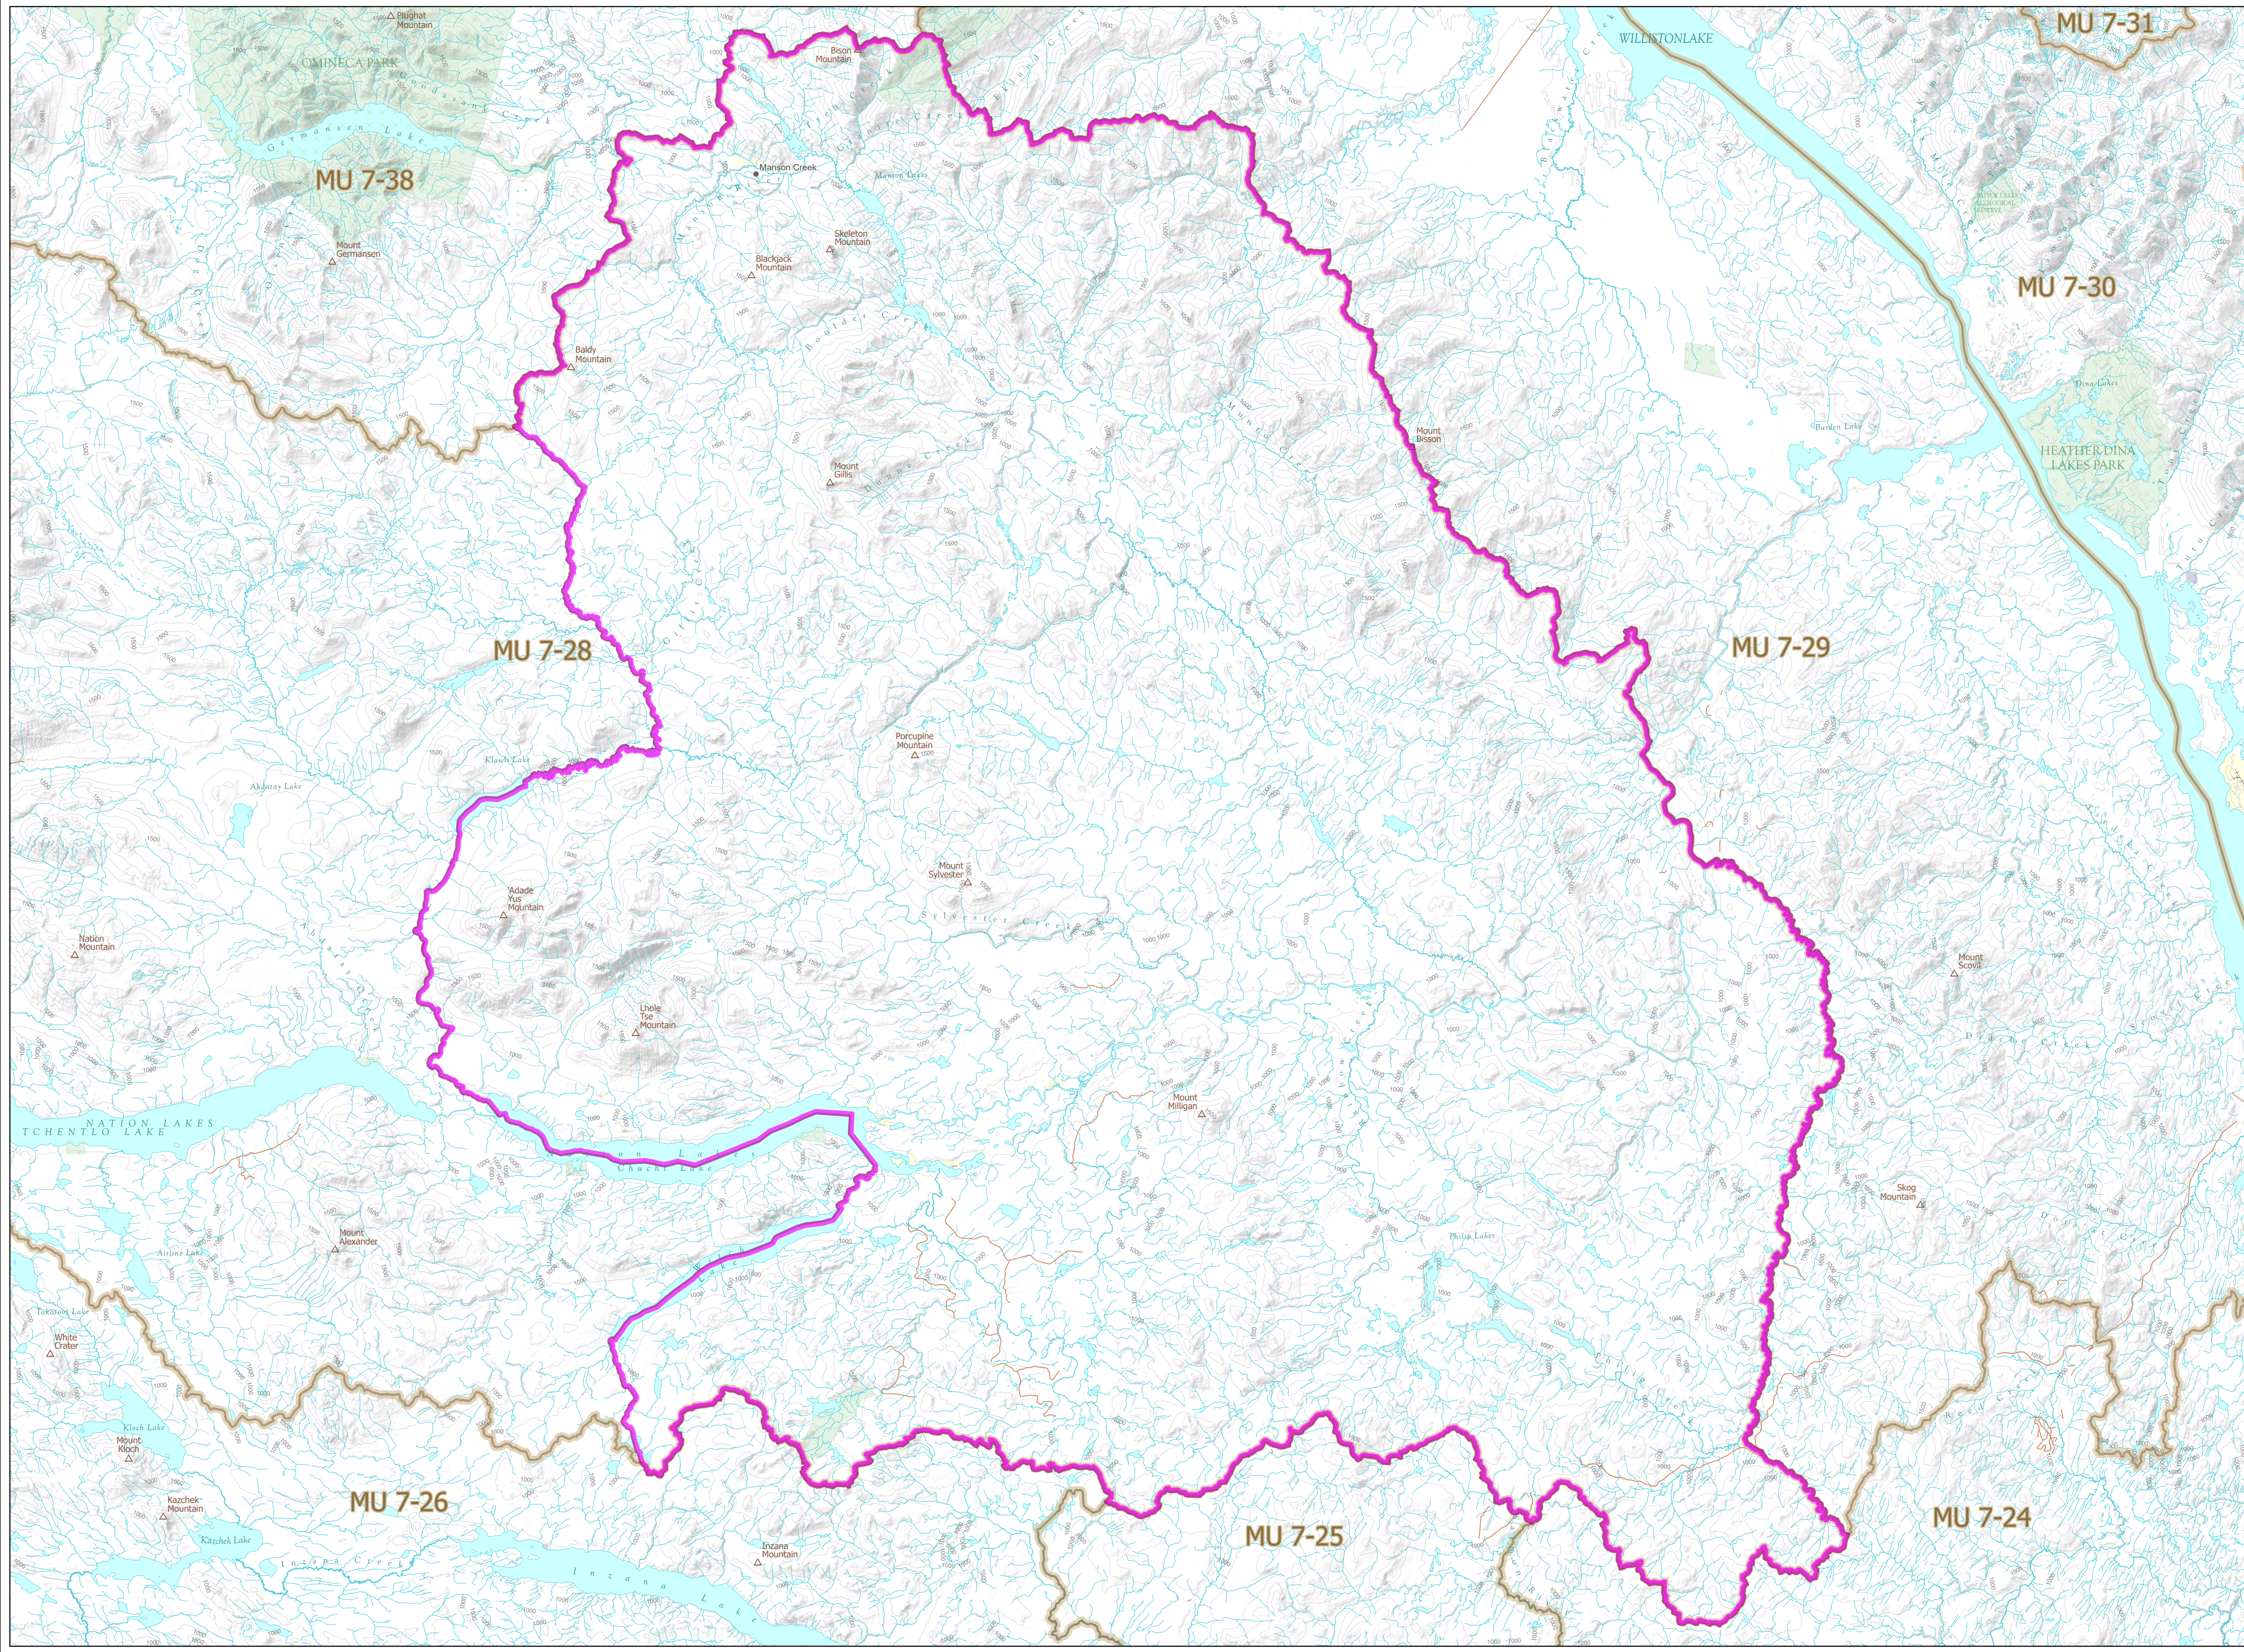

WILDLIFE ACT
LIMITED ENTRY HUNTING
2024
MOOSE
Zone B of 7-28

- Limited Entry Hunting Area
- Wildlife Management Unit
- Indian Reserve
- Provincial Park / Protected Area / Ecological Reserve
- Private Land *