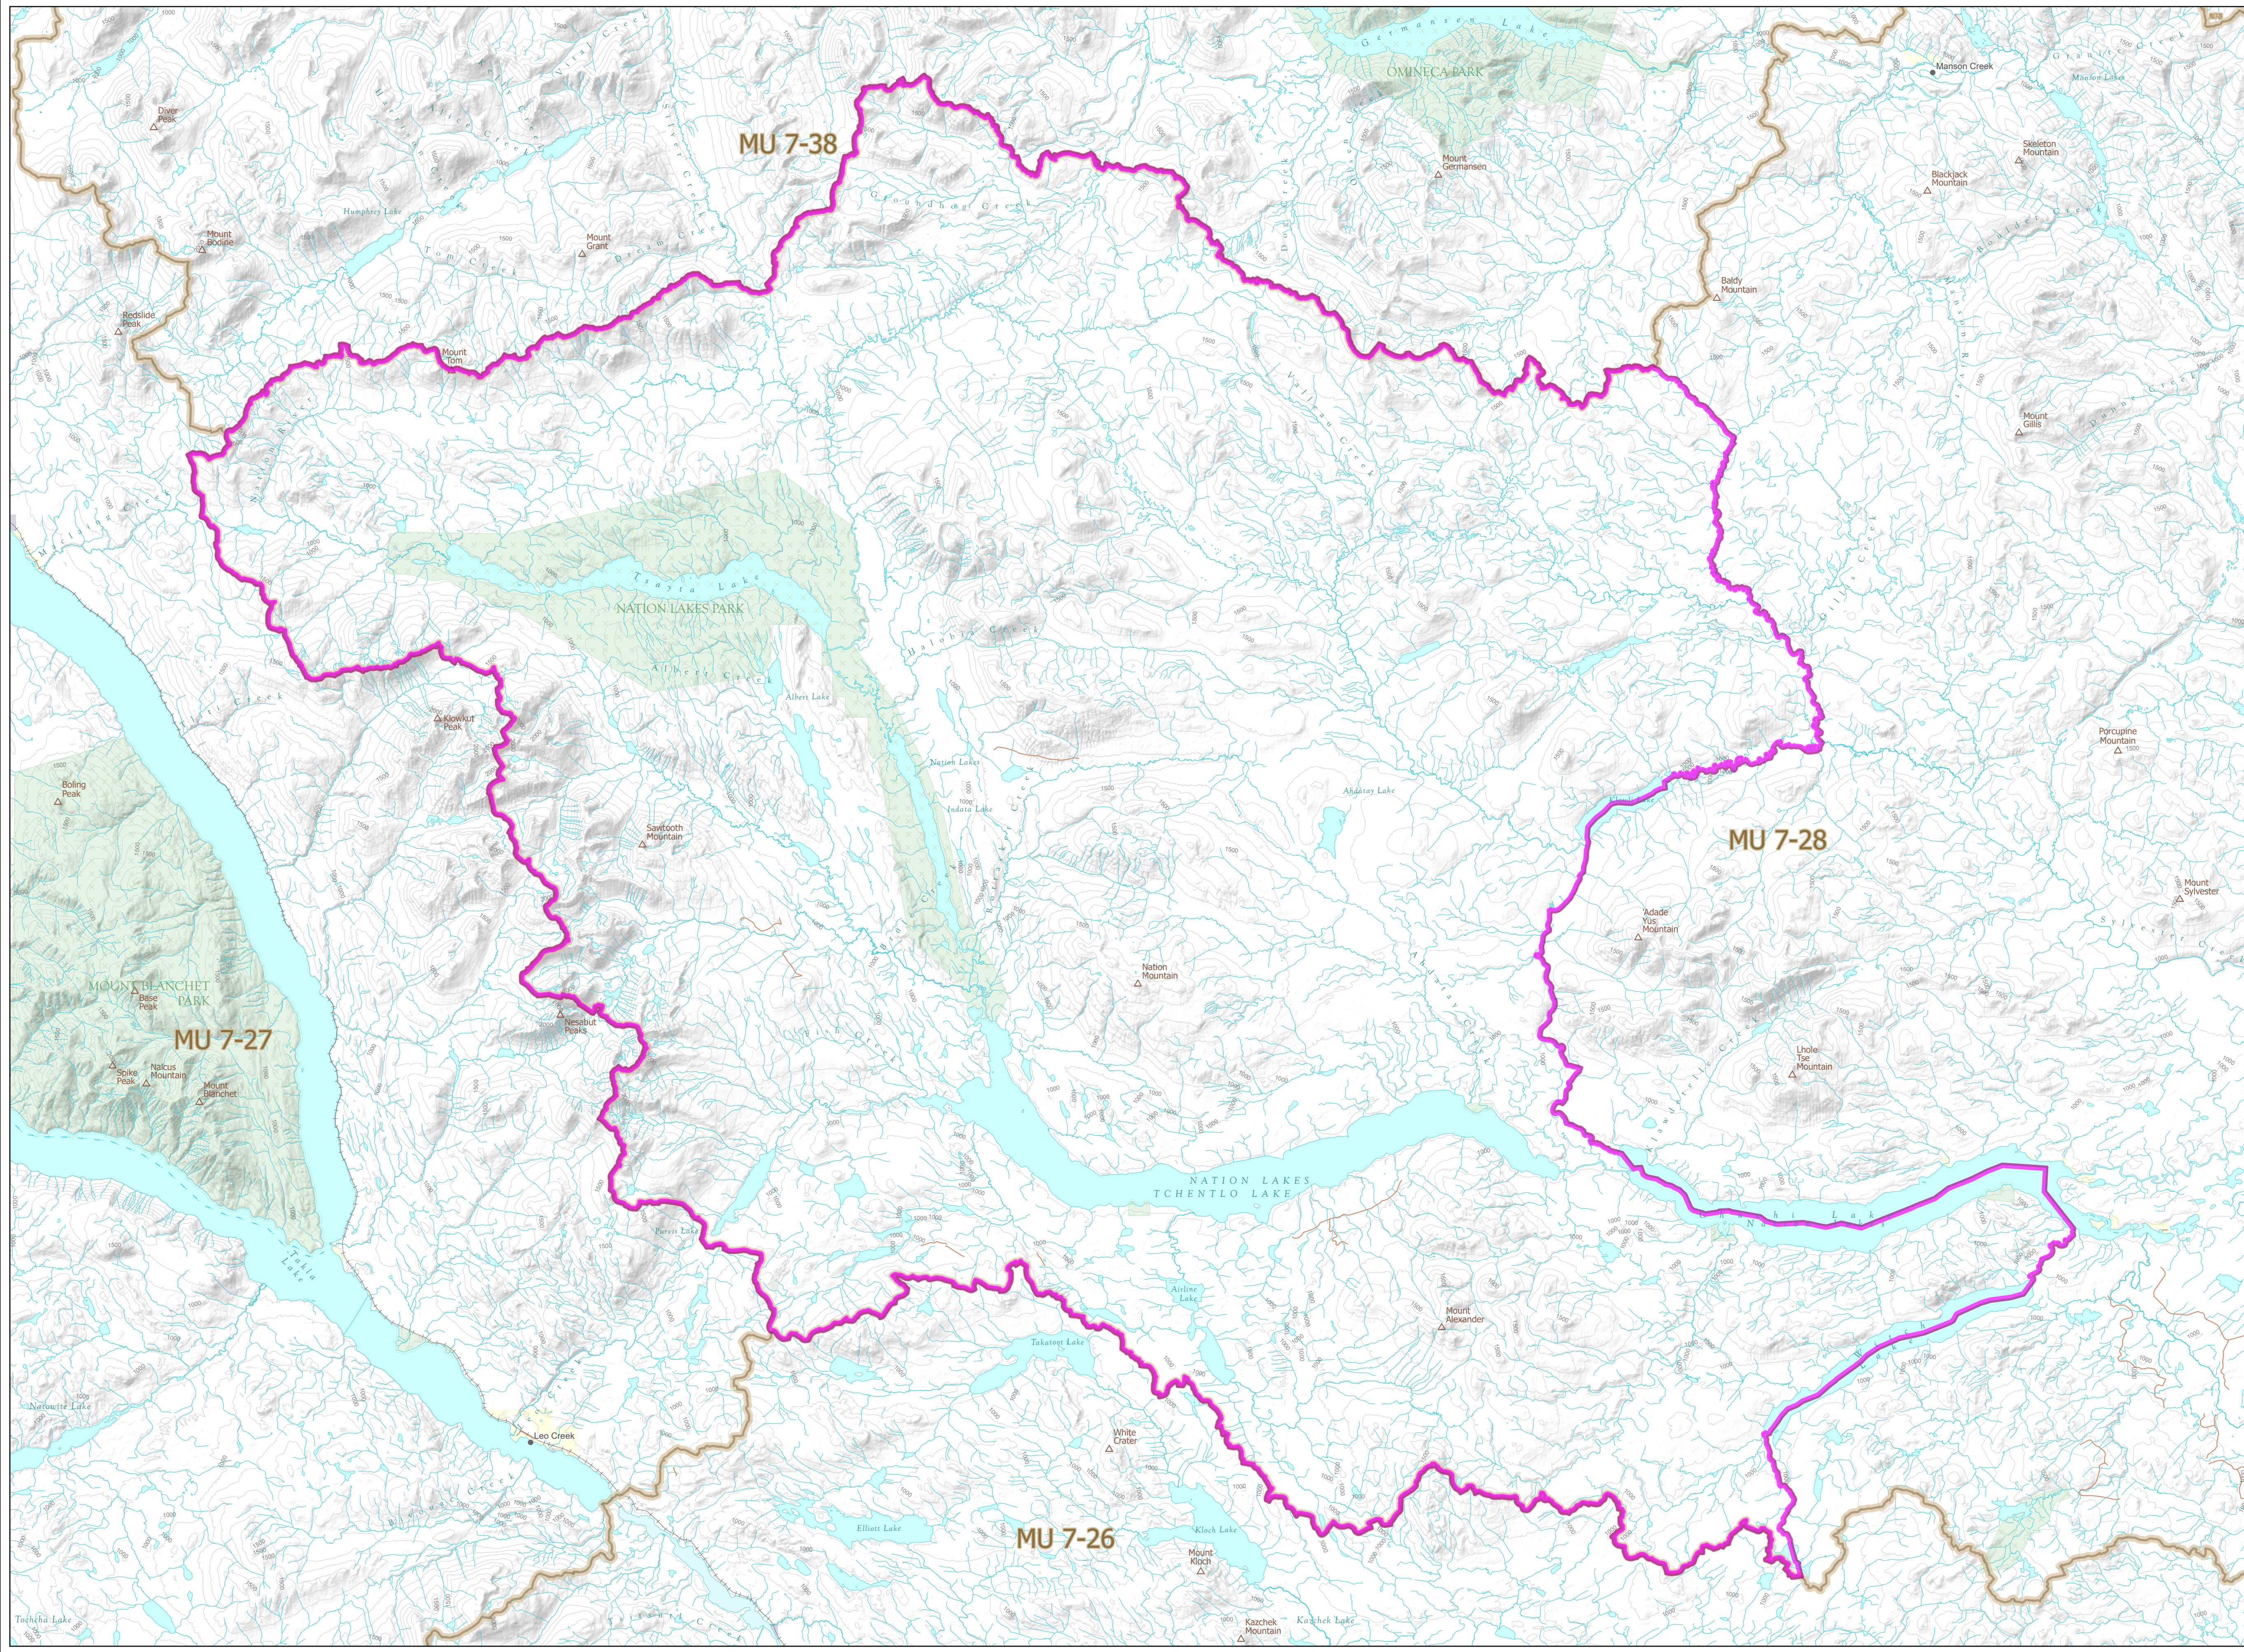

WILDLIFE ACT
LIMITED ENTRY HUNTING

2024
MOOSE
Zone A of 7-28