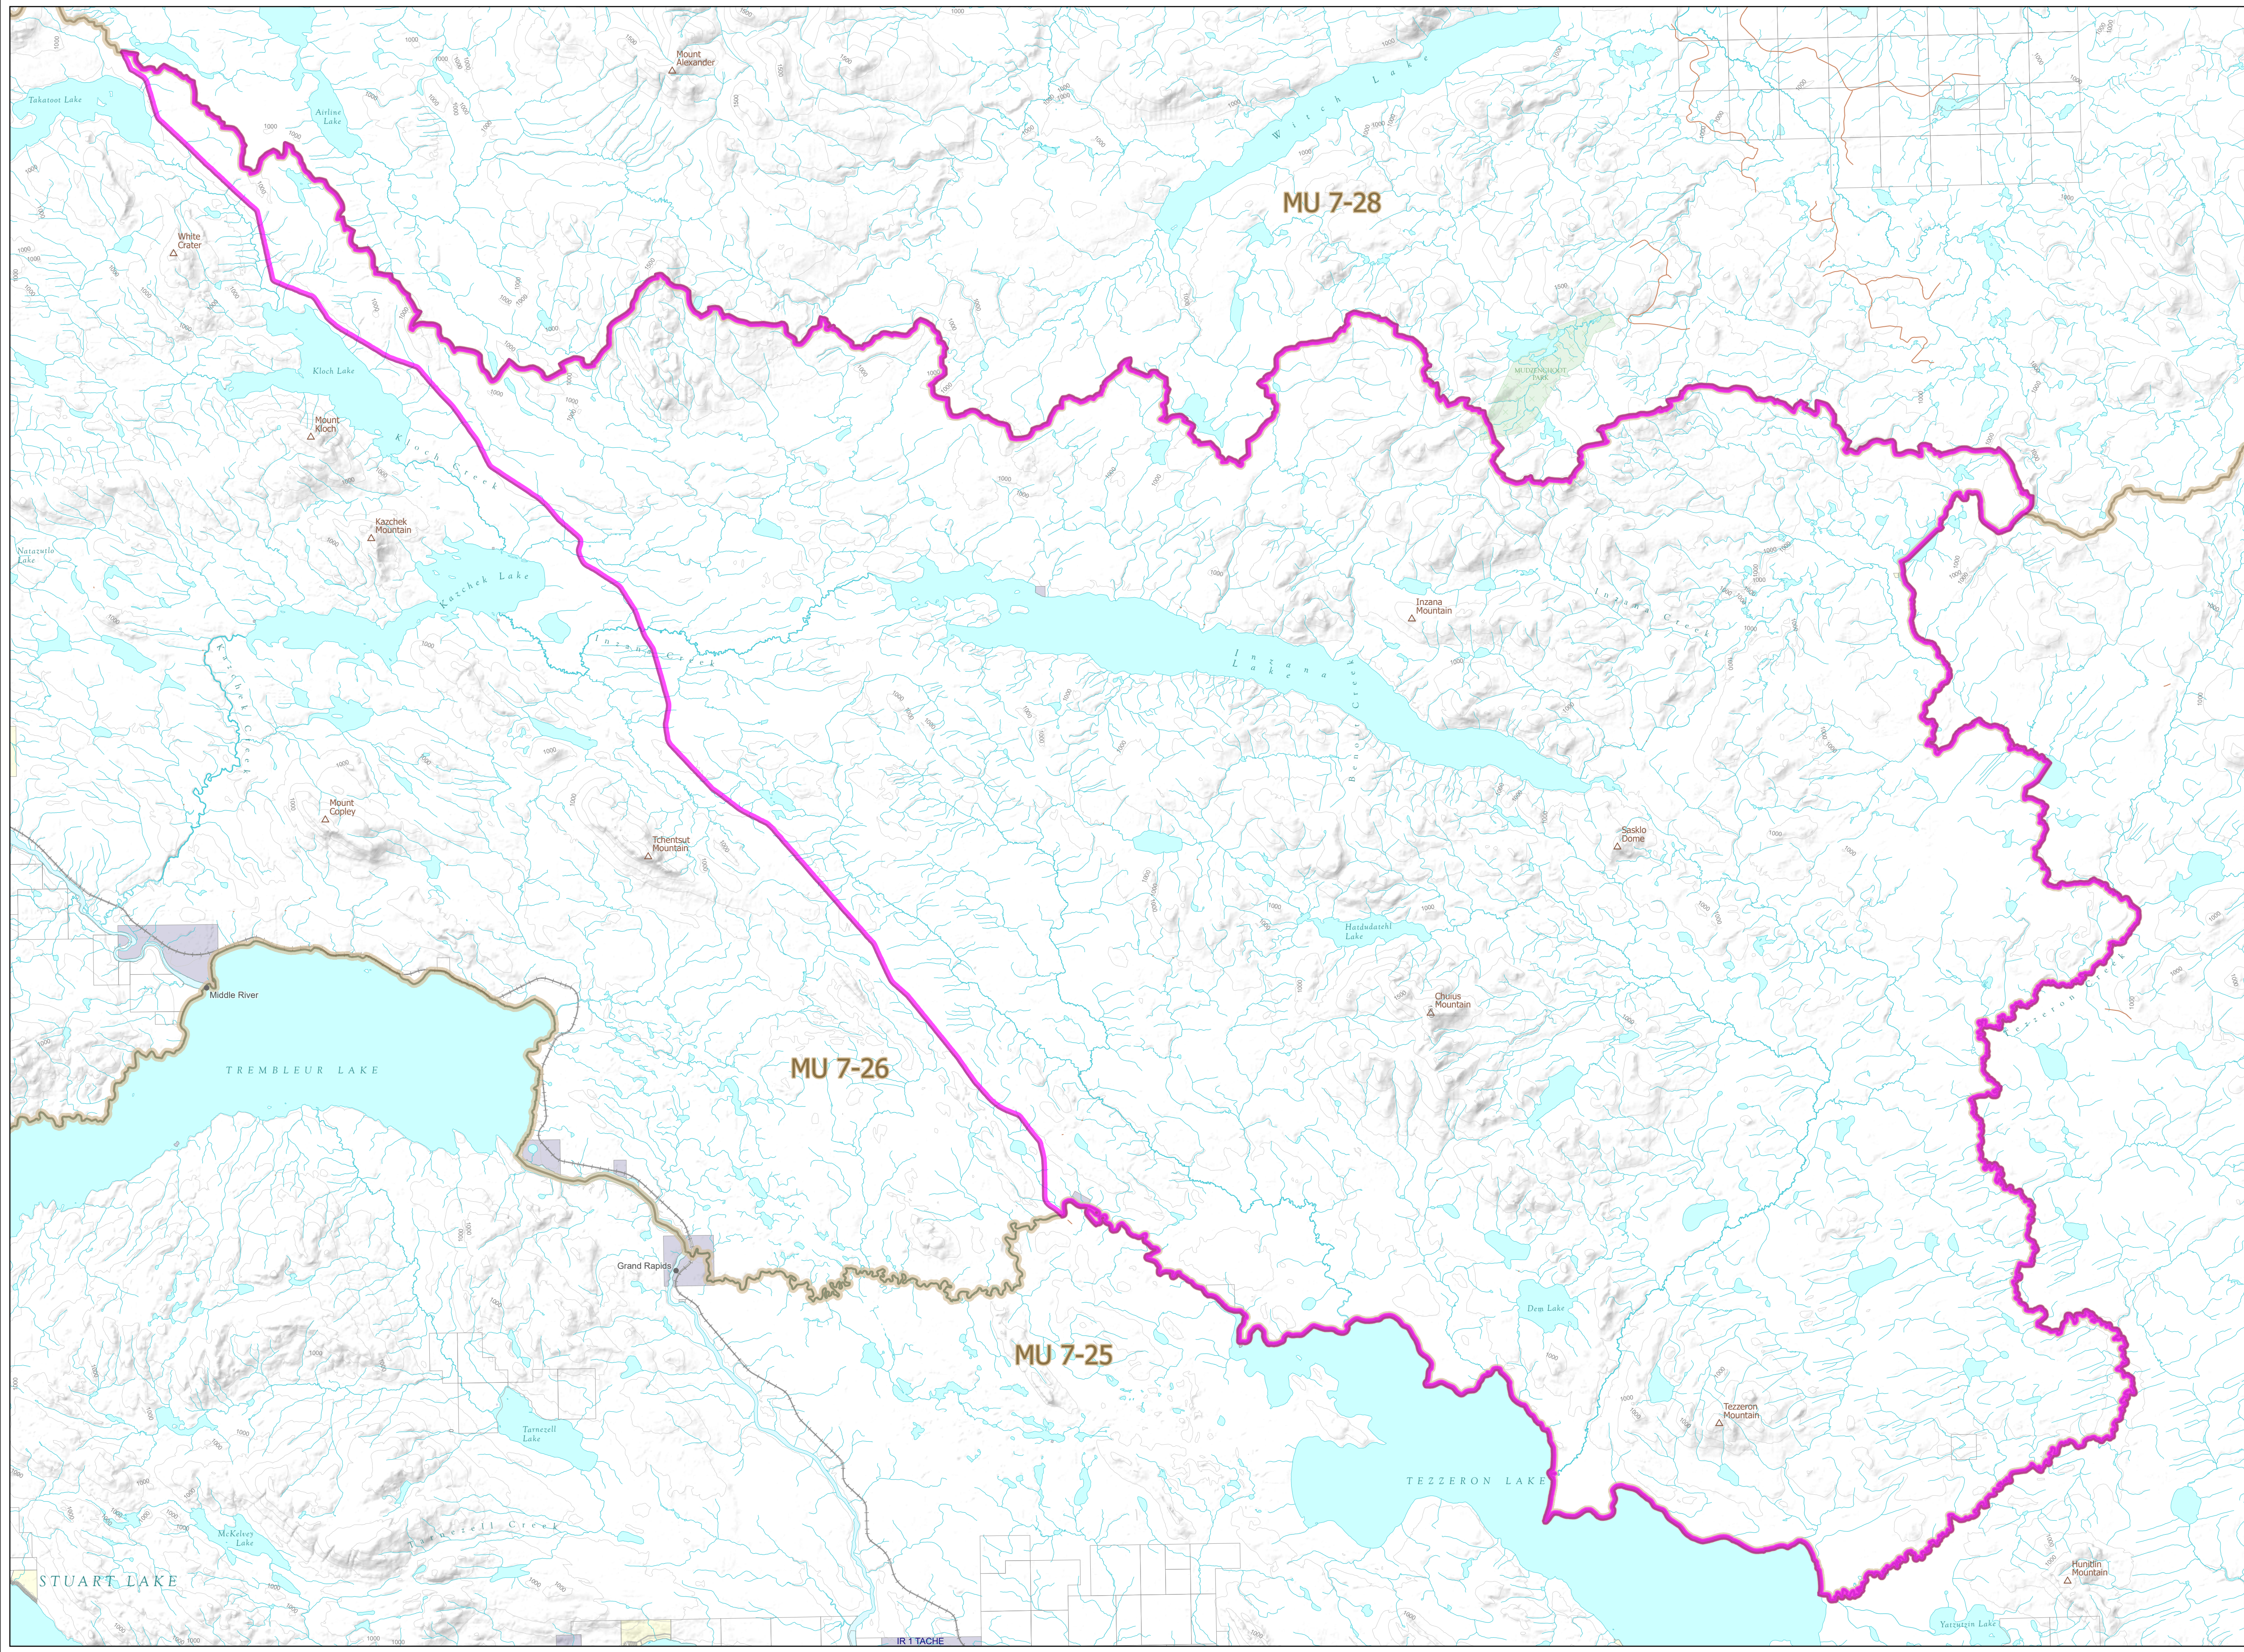

WILDLIFE ACT
LIMITED ENTRY HUNTING

2024
MOOSE
Zone C of 7-26

- Limited Entry Hunting Area
- Wildlife Management Unit
- Indian Reserve
- Provincial Park / Protected Area / Ecological Reserve
- Private Land *