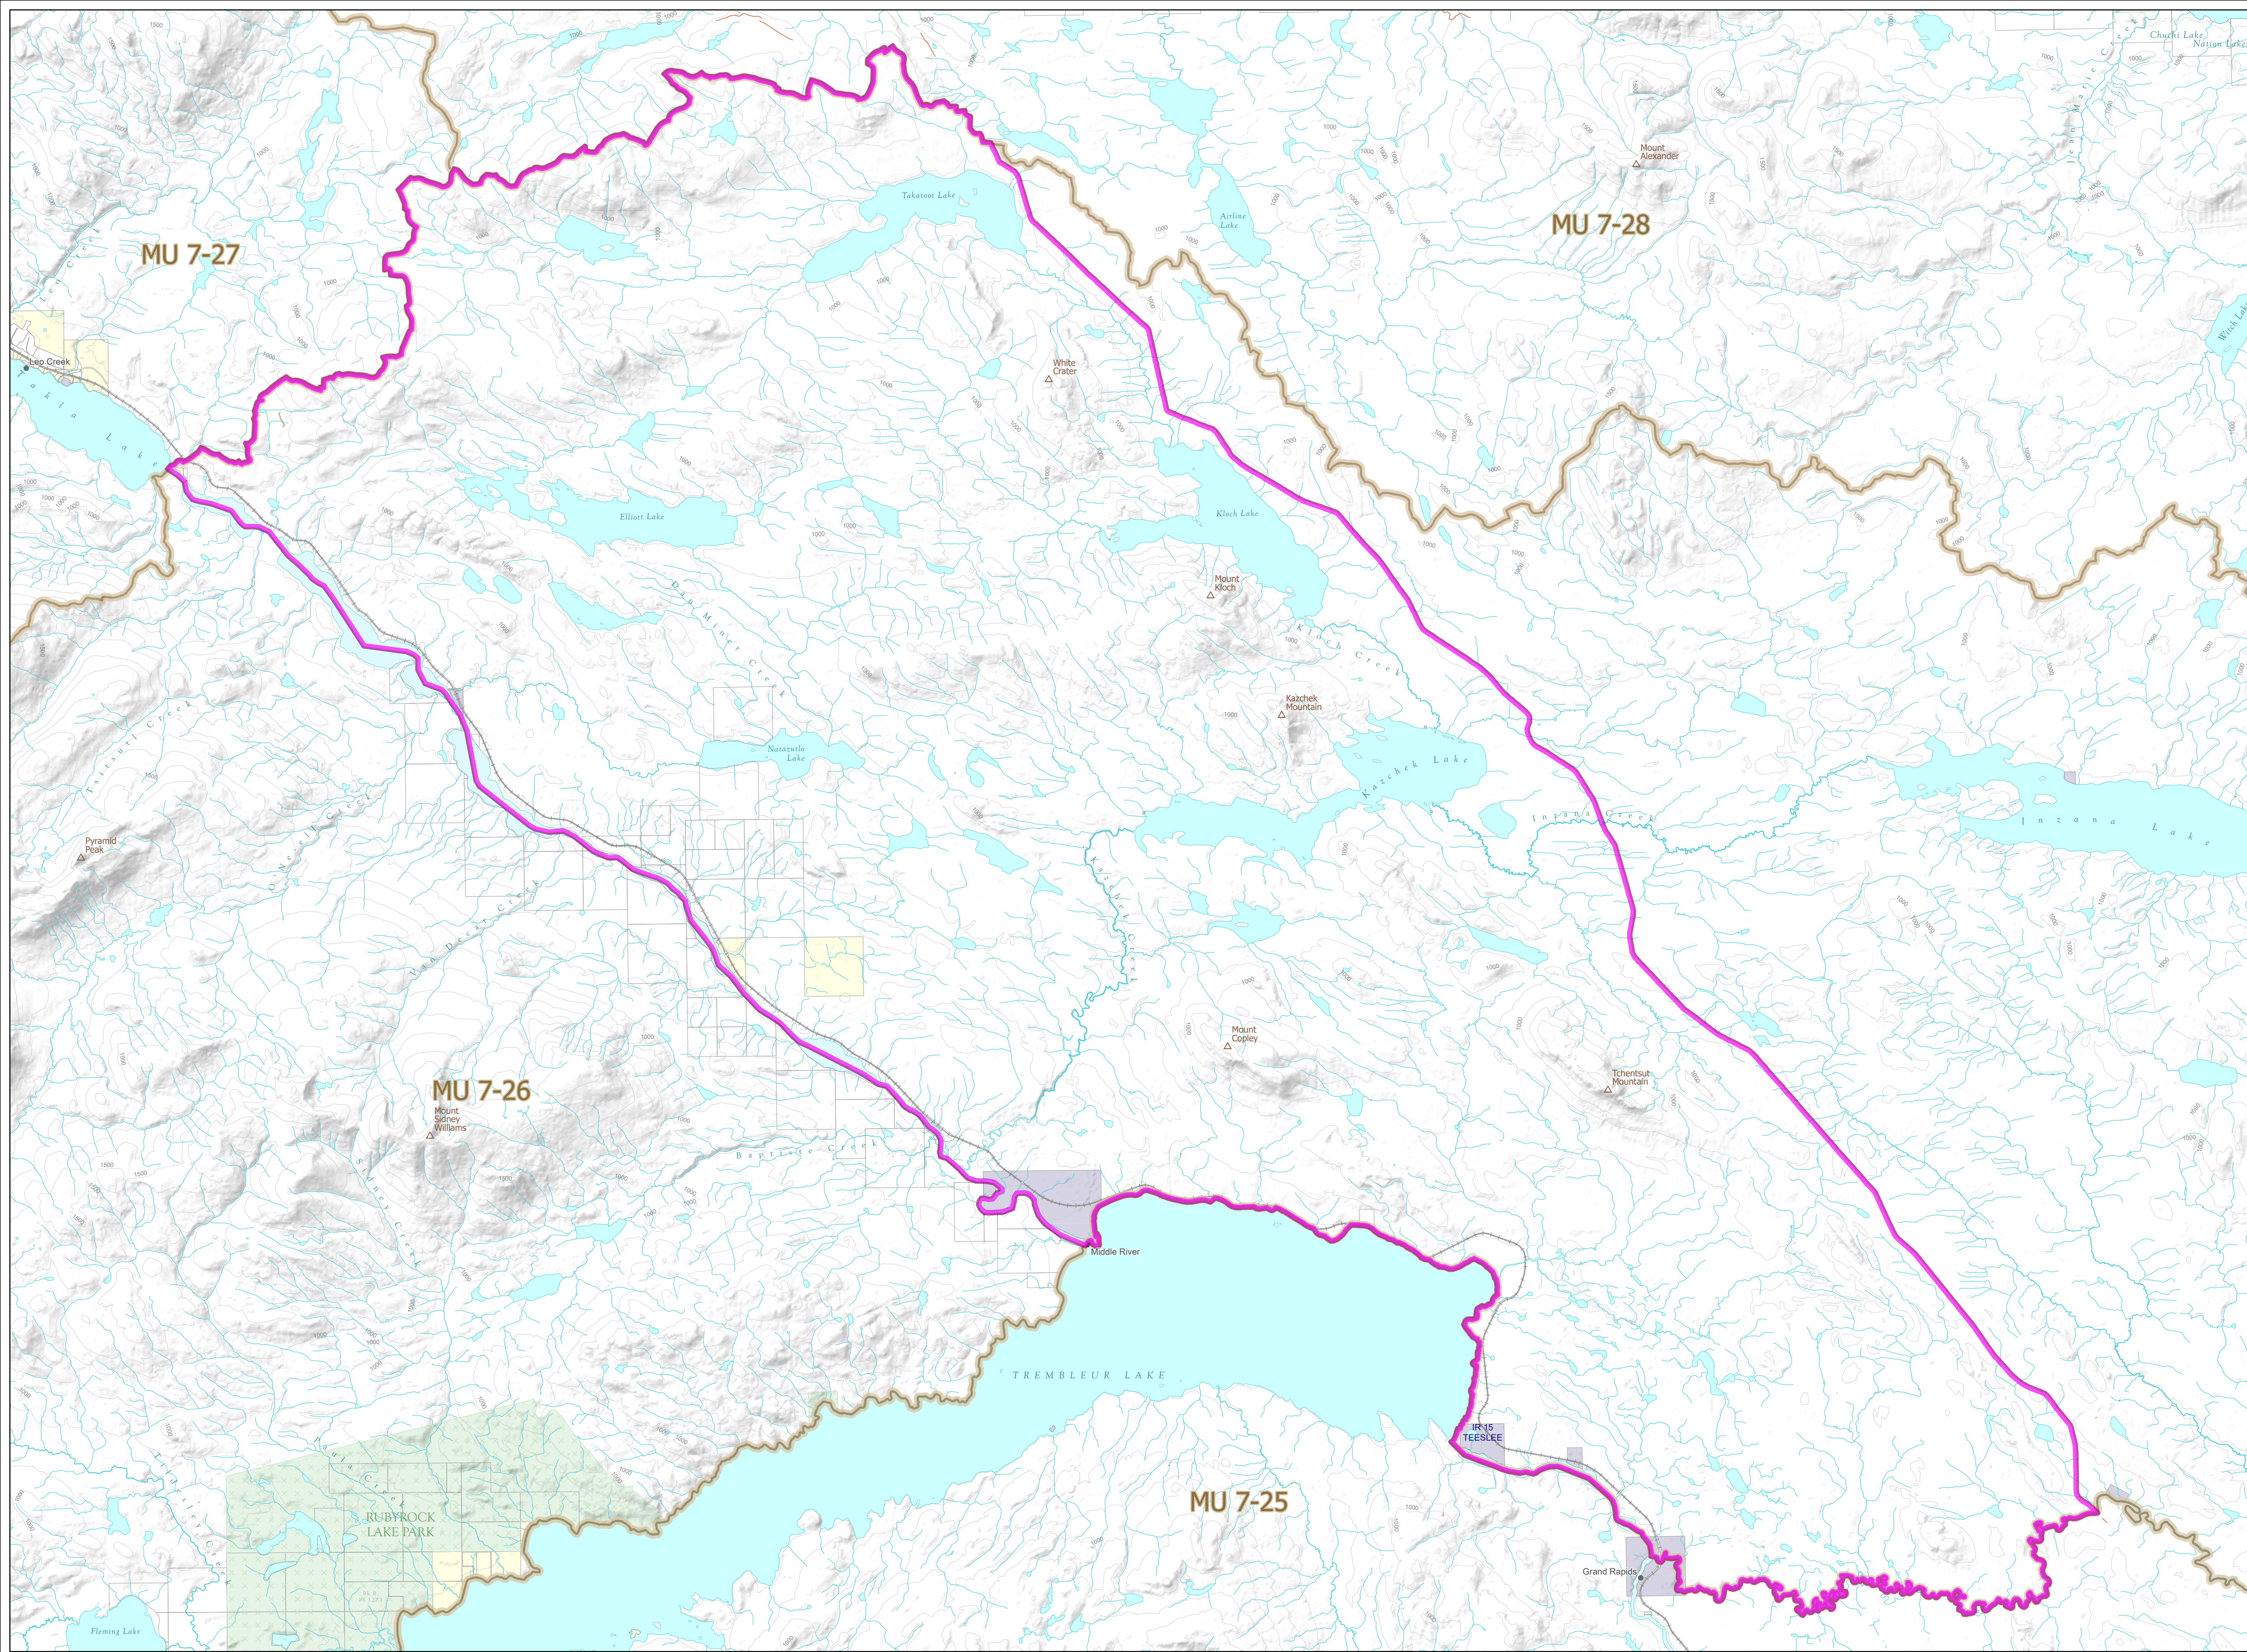

WILDLIFE ACT
LIMITED ENTRY HUNTING

2024
MOOSE
Zone B of 7-26

- Limited Entry Hunting Area
- Wildlife Management Unit
- Indian Reserve
- Provincial Park / Protected Area / Ecological Reserve
- Private Land *