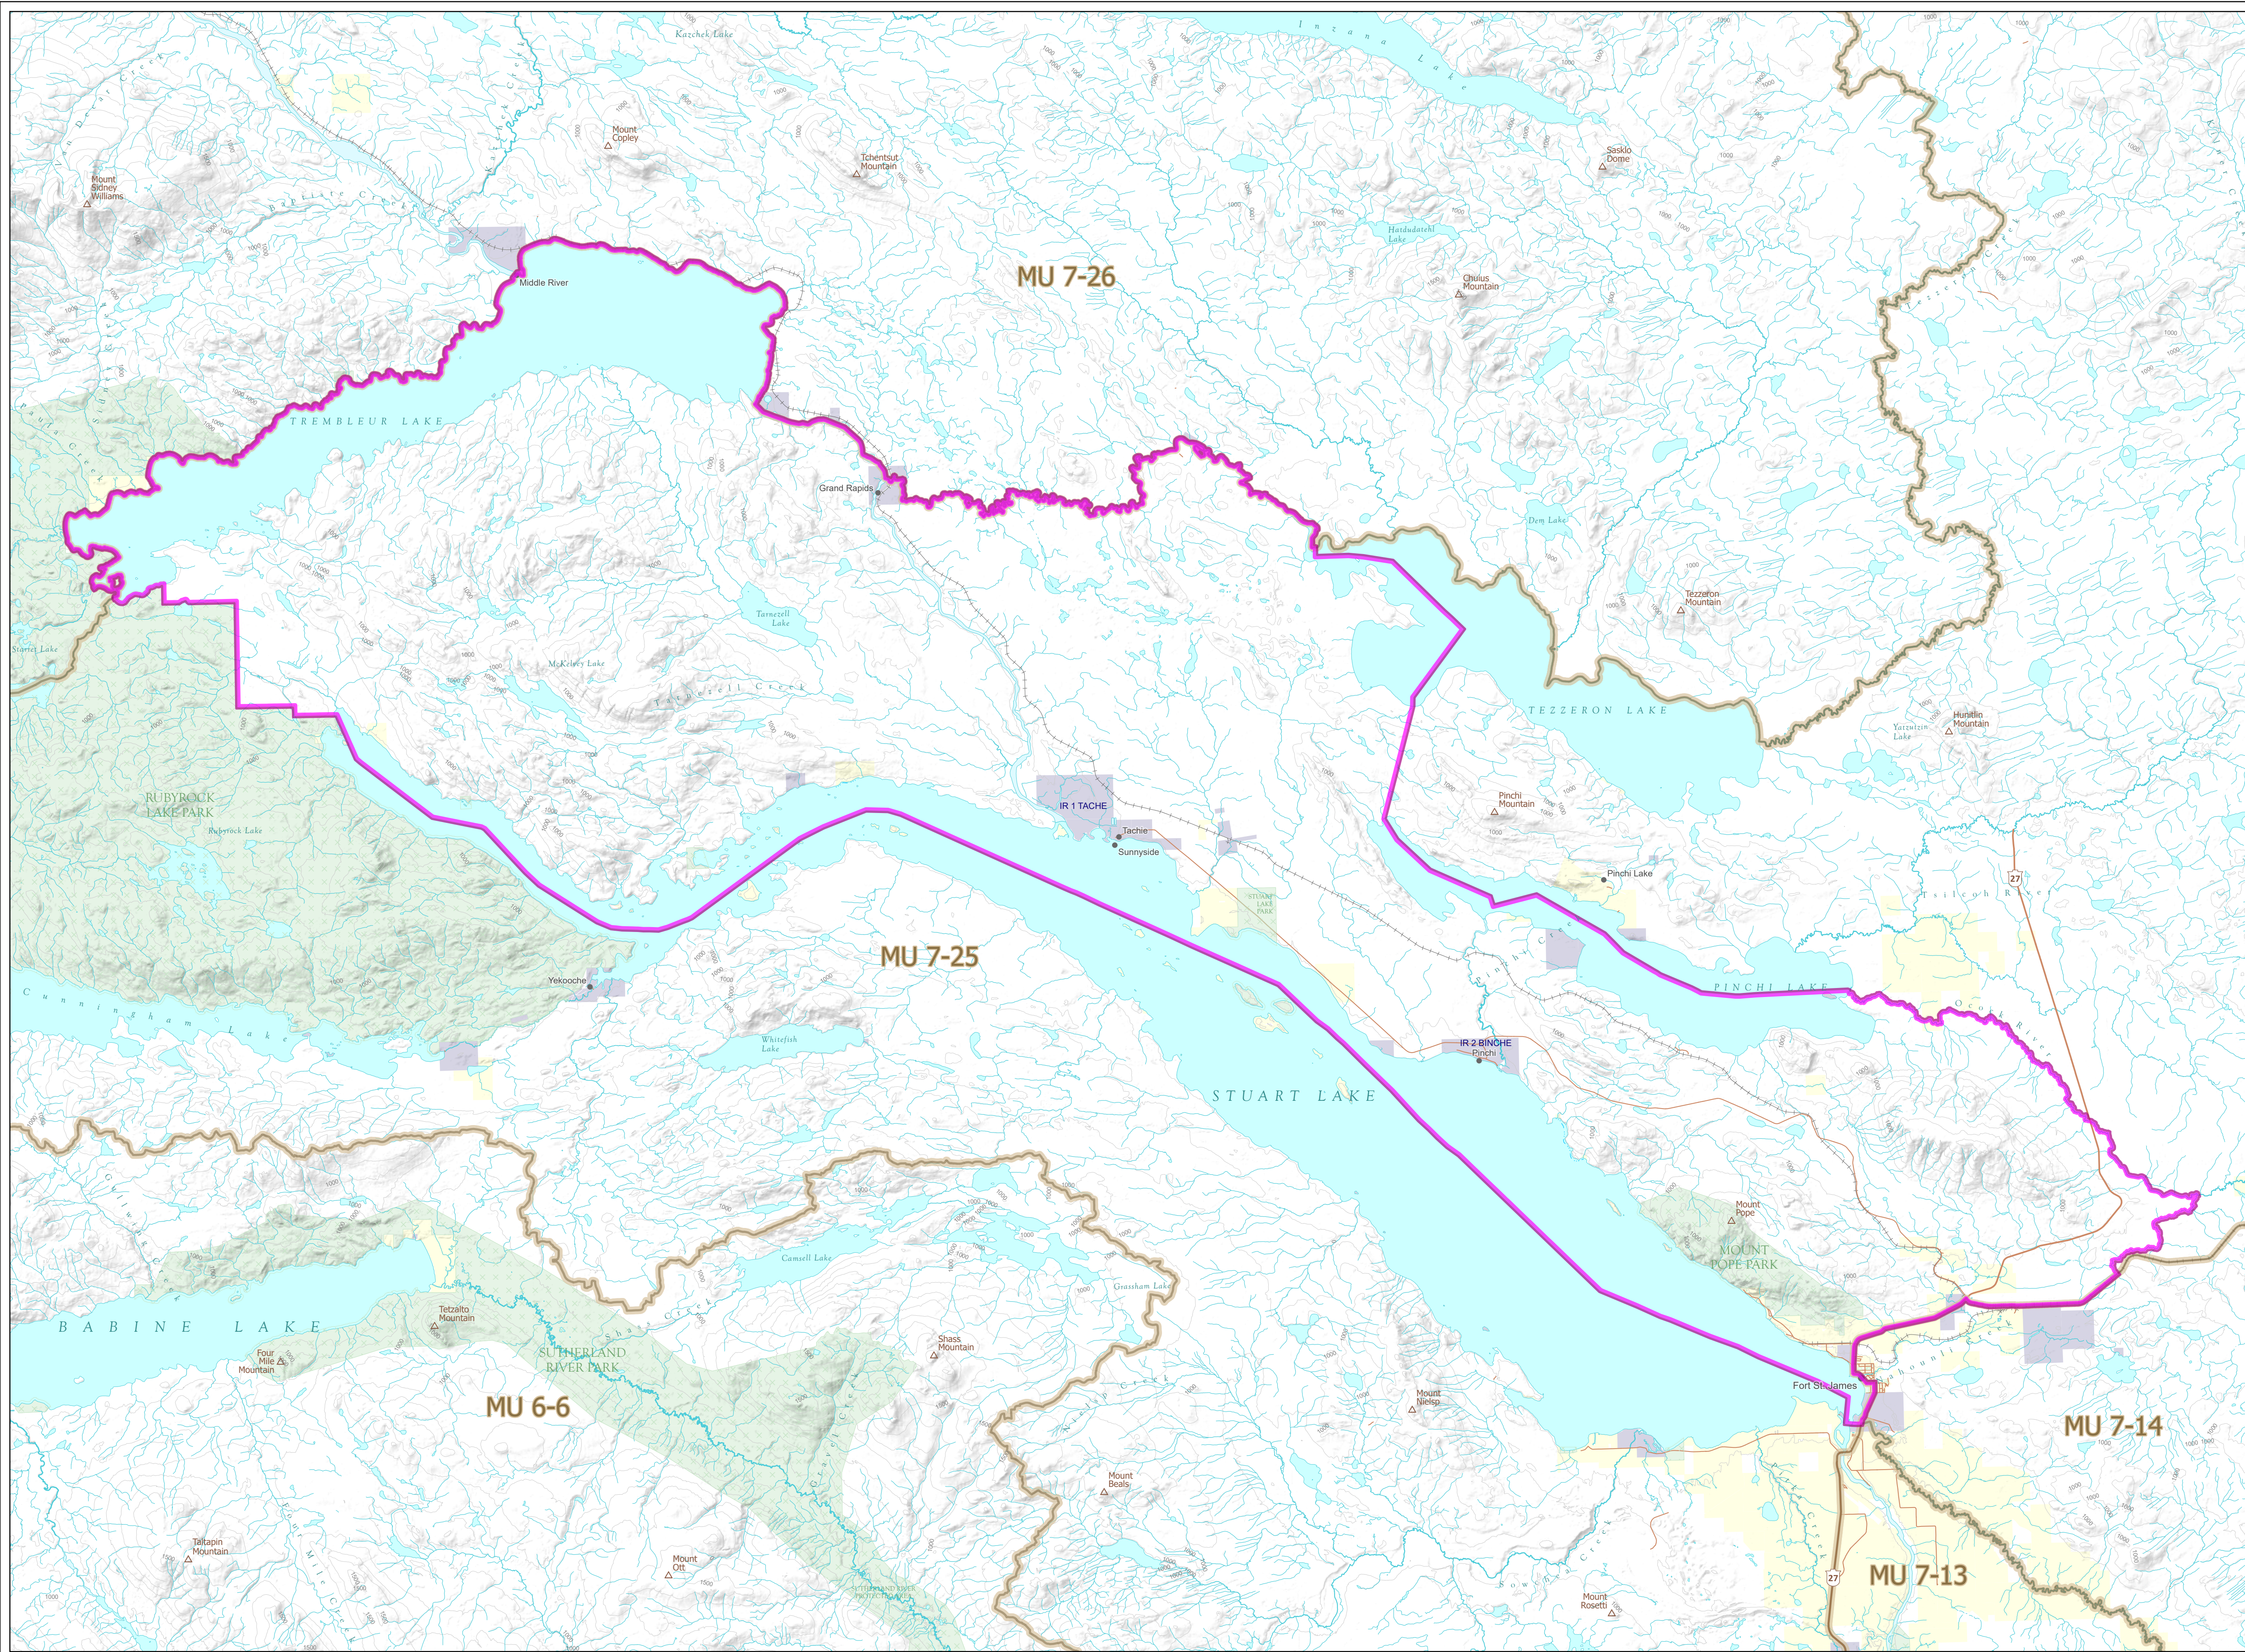

WILDLIFE ACT
LIMITED ENTRY HUNTING

2024
MOOSE
Zone B of 7-25

- Limited Entry Hunting Area
- Wildlife Management Unit
- Indian Reserve
- Provincial Park / Protected Area / Ecological Reserve
- Regional or Local Park
- Private Land *