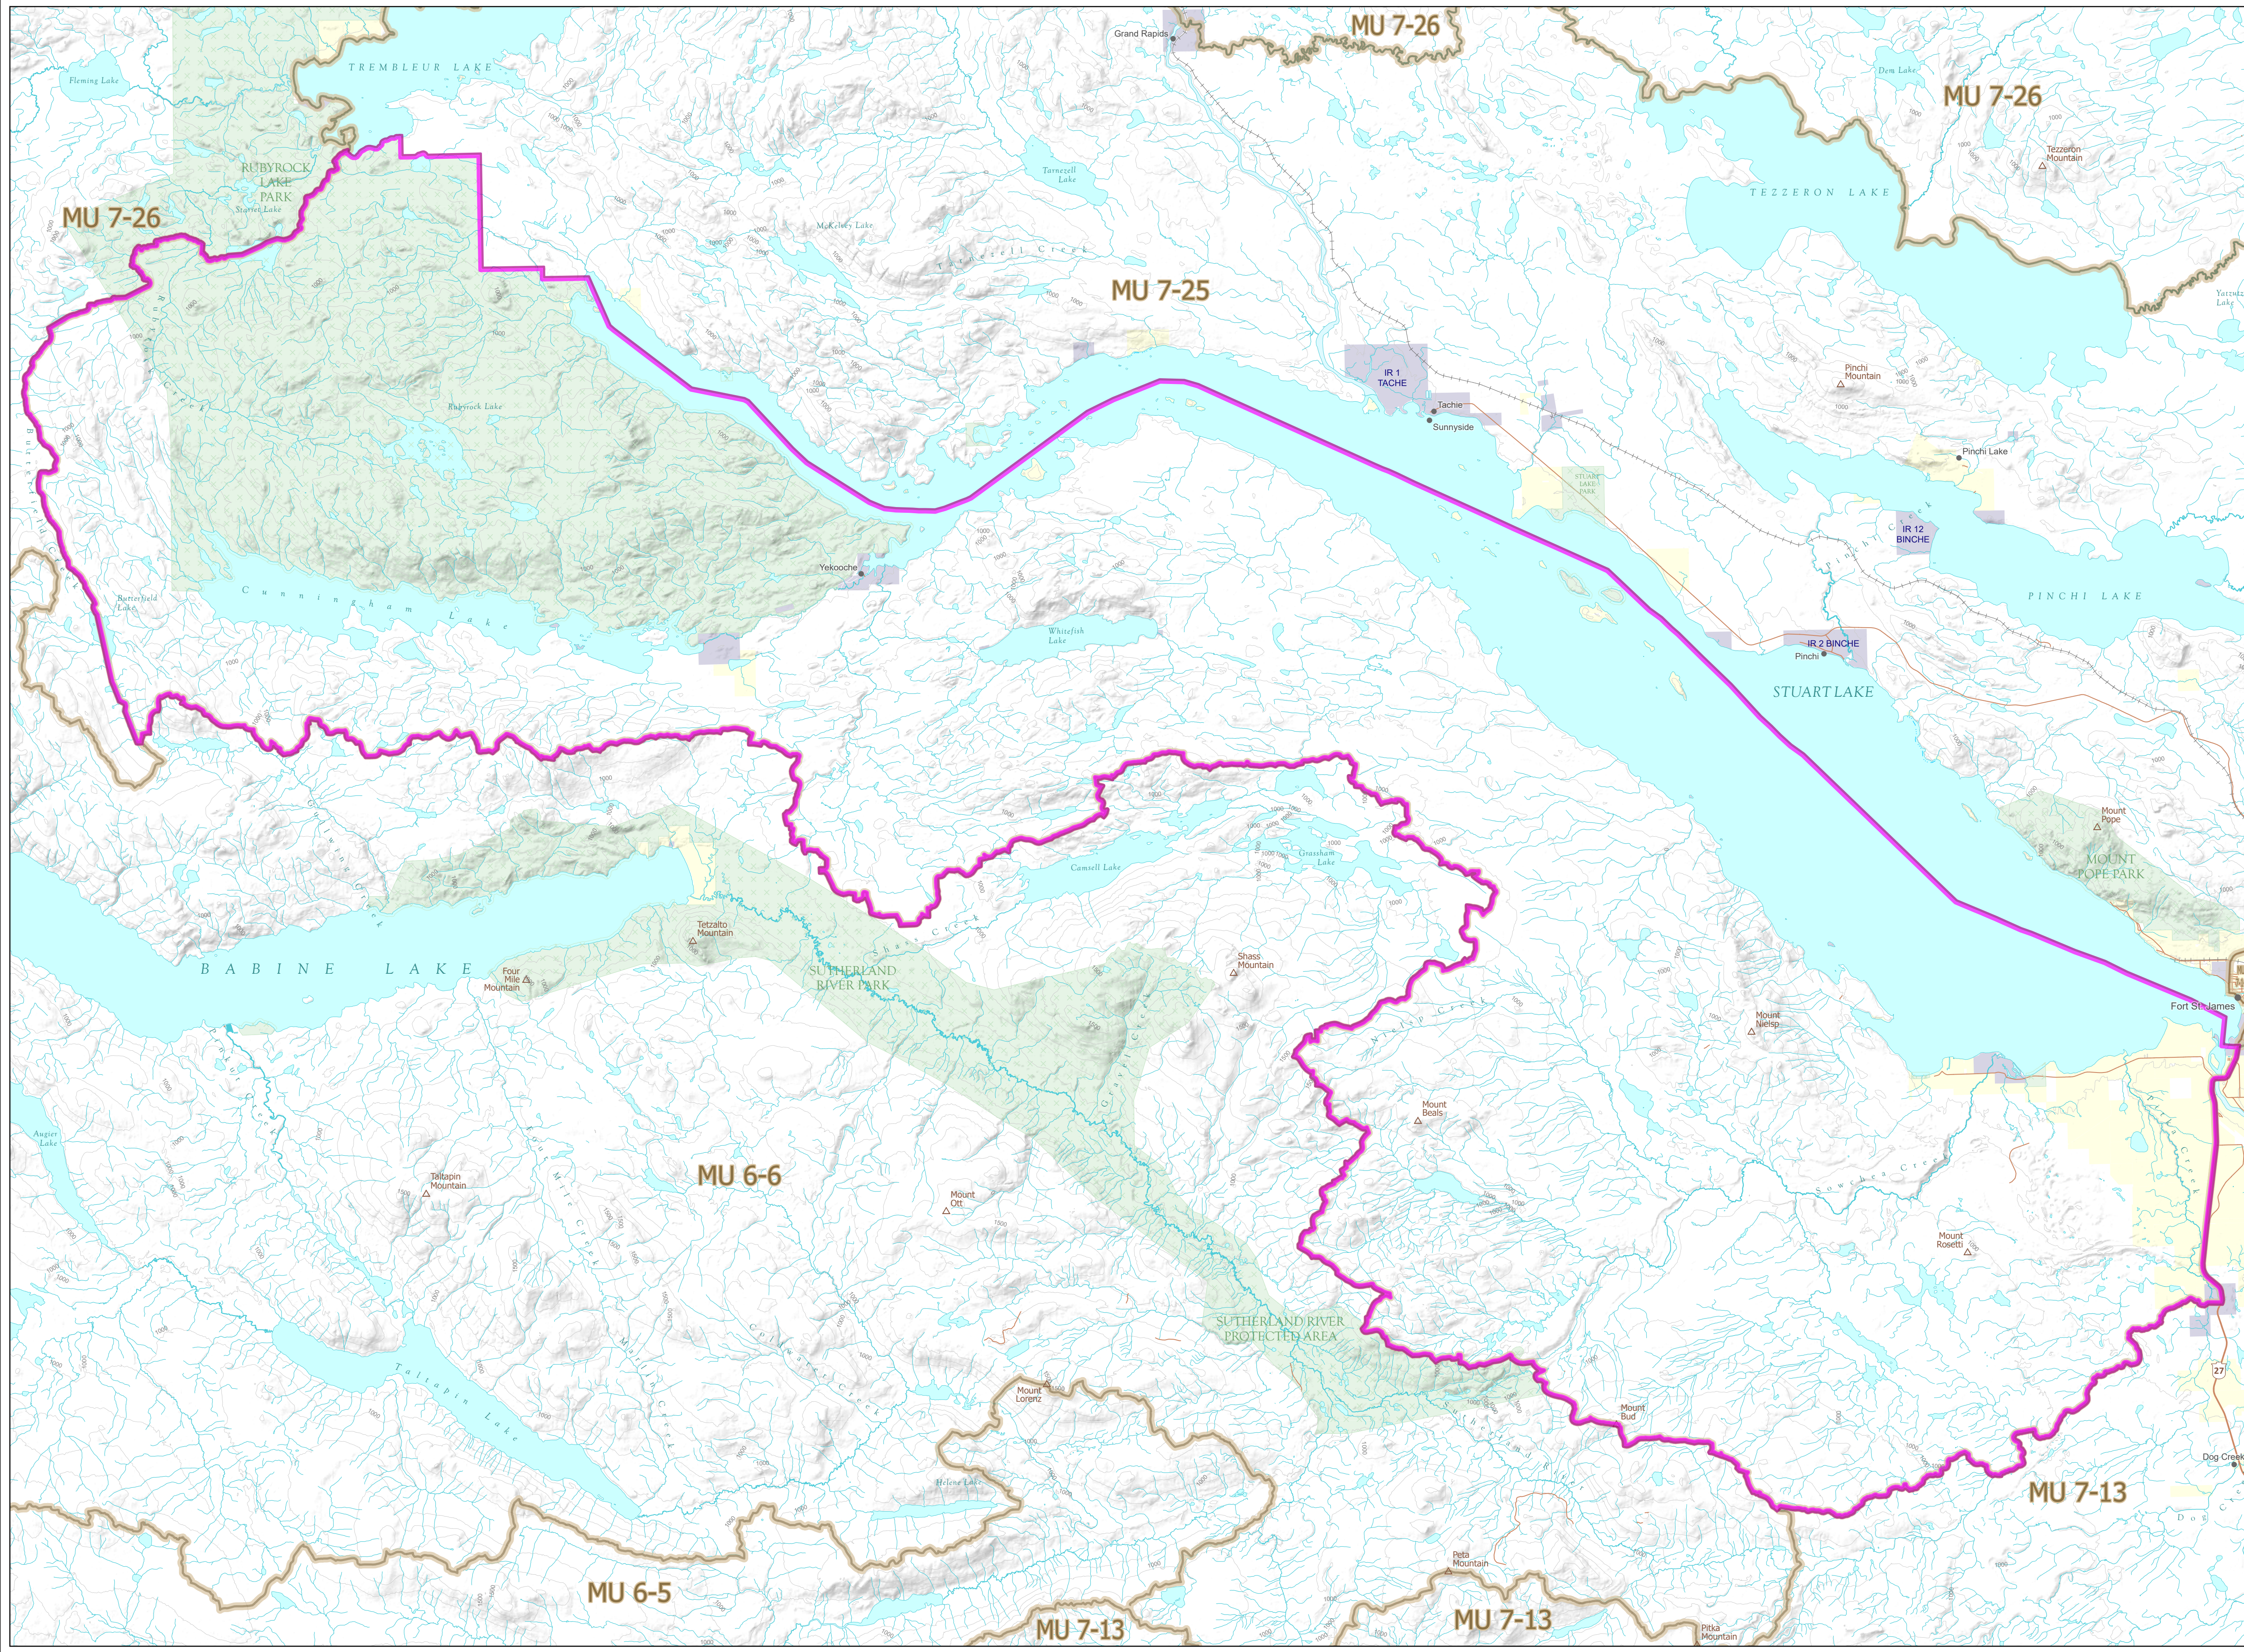

WILDLIFE ACT
LIMITED ENTRY HUNTING
2024
MOOSE
Zone A of 7-25