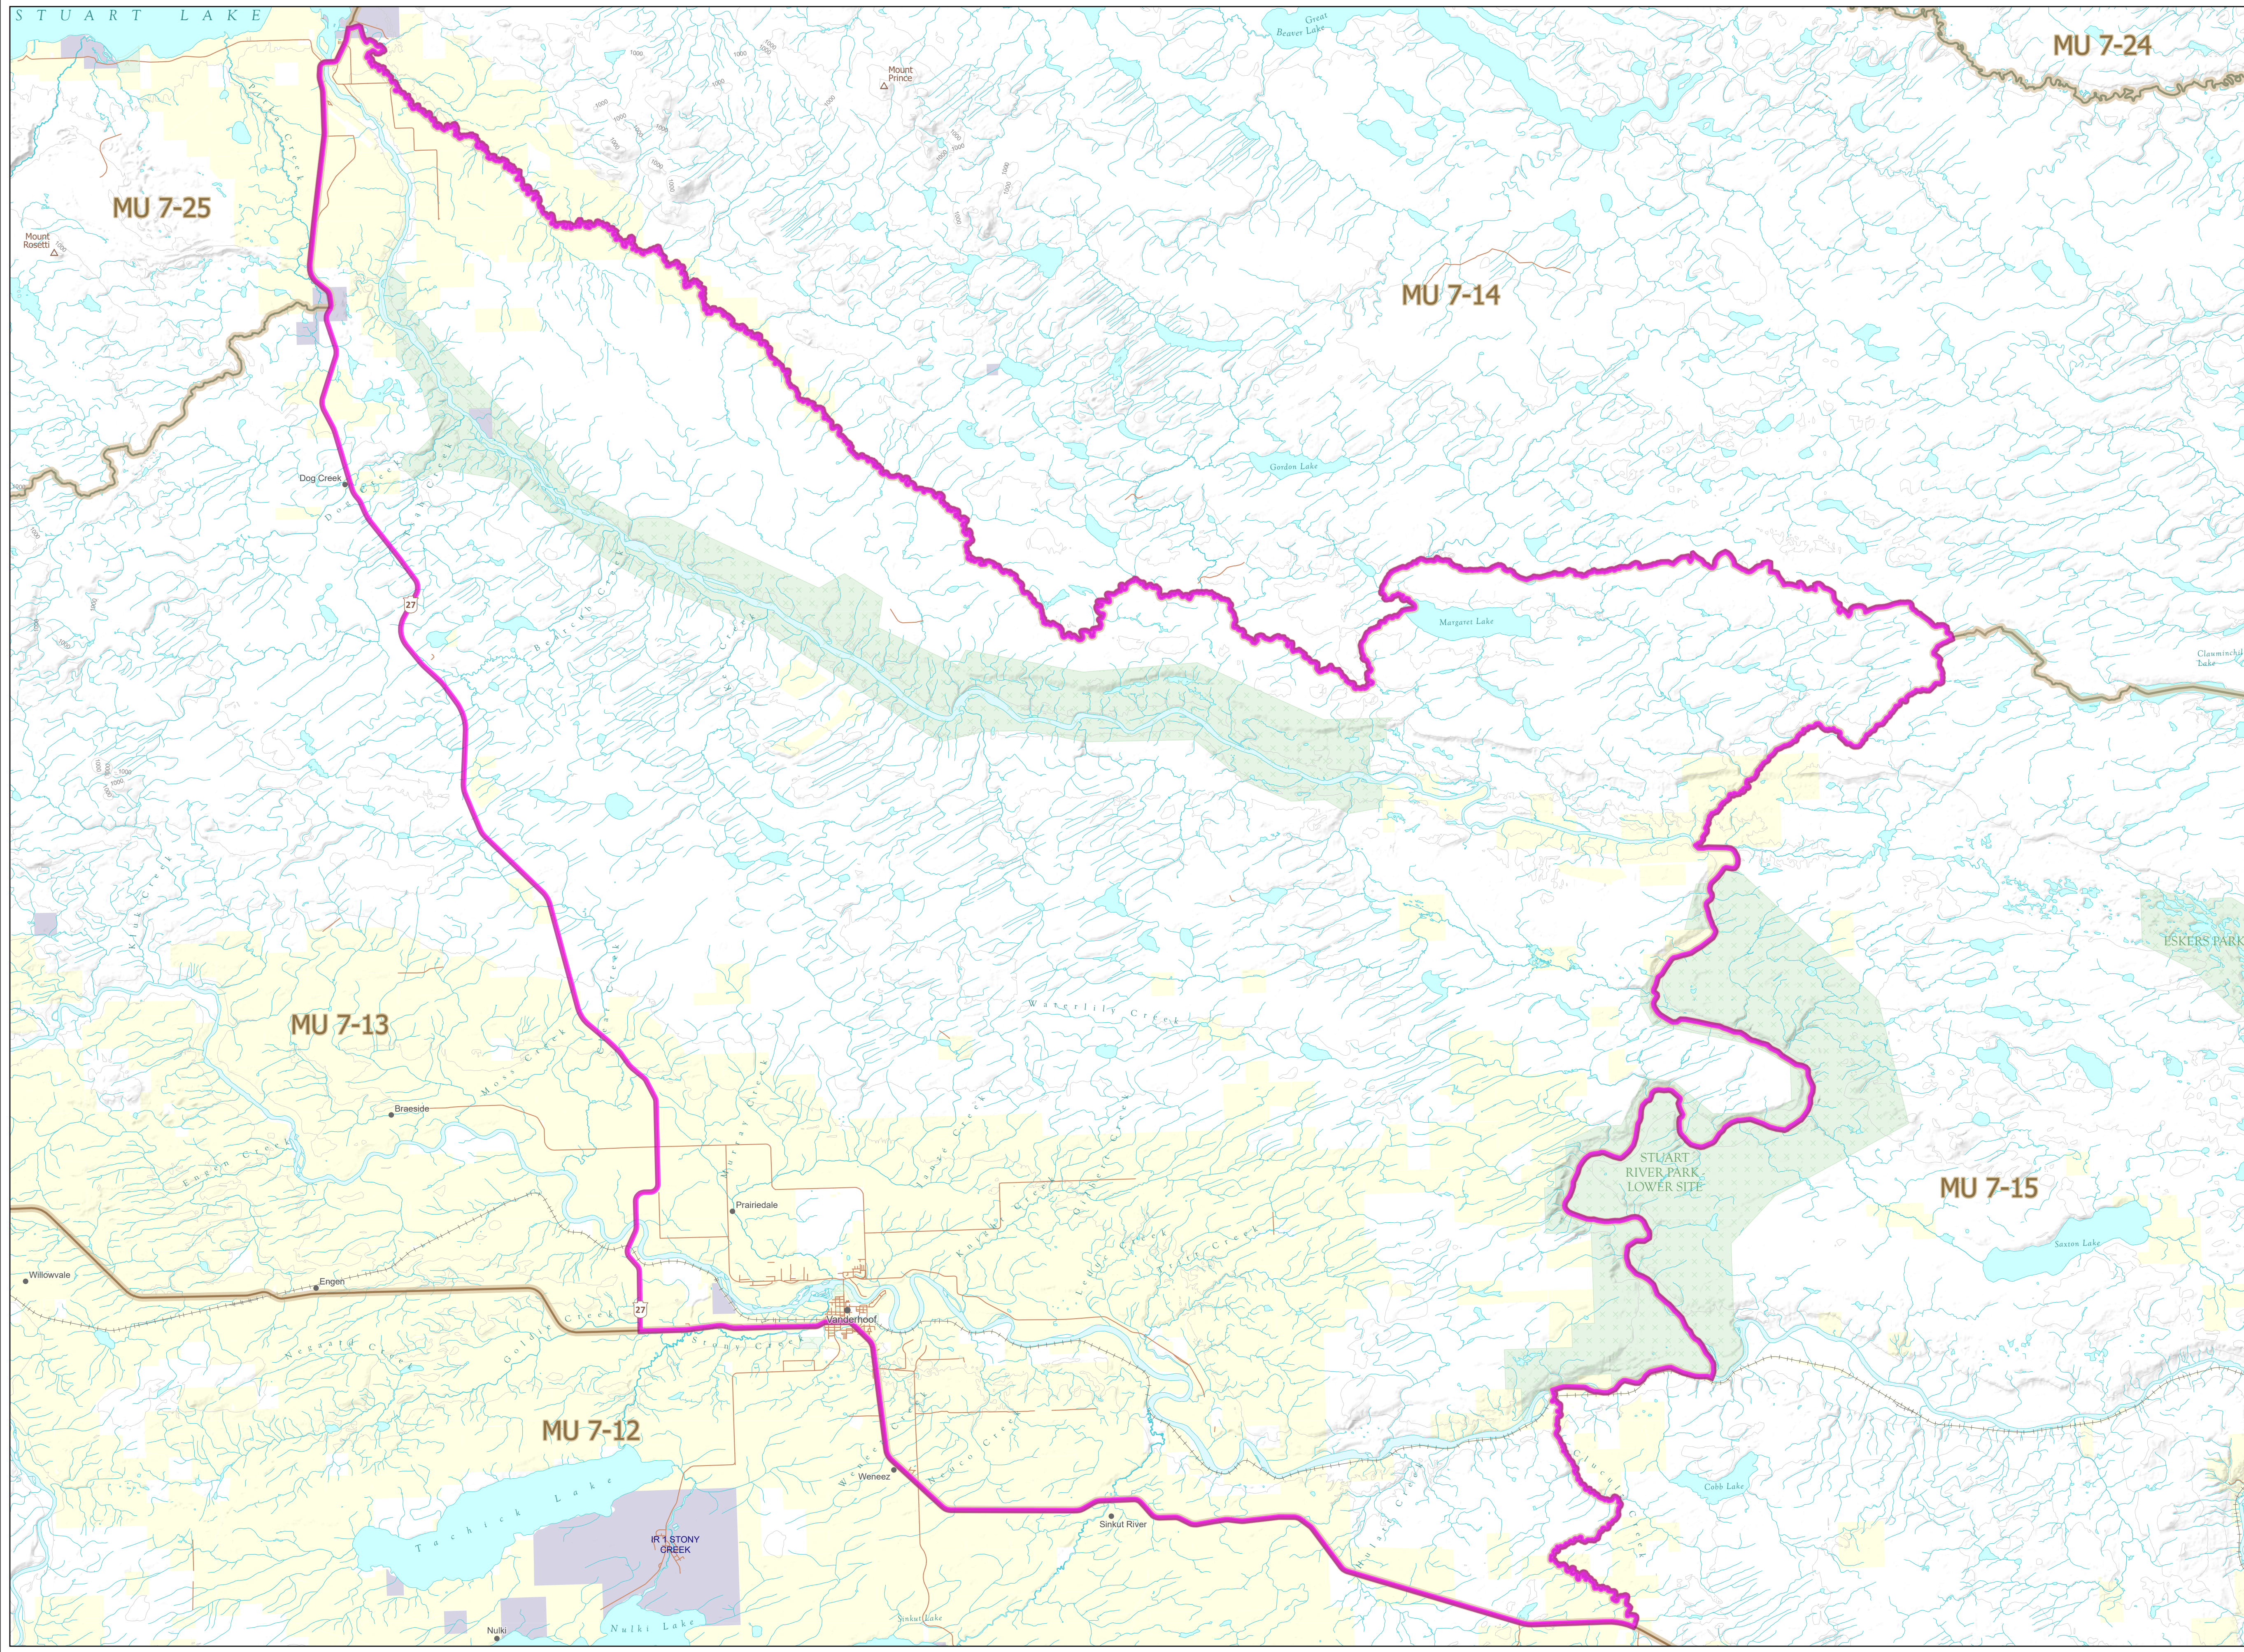

WILDLIFE ACT
LIMITED ENTRY HUNTING
2024
MOOSE
Zone B of 7-13