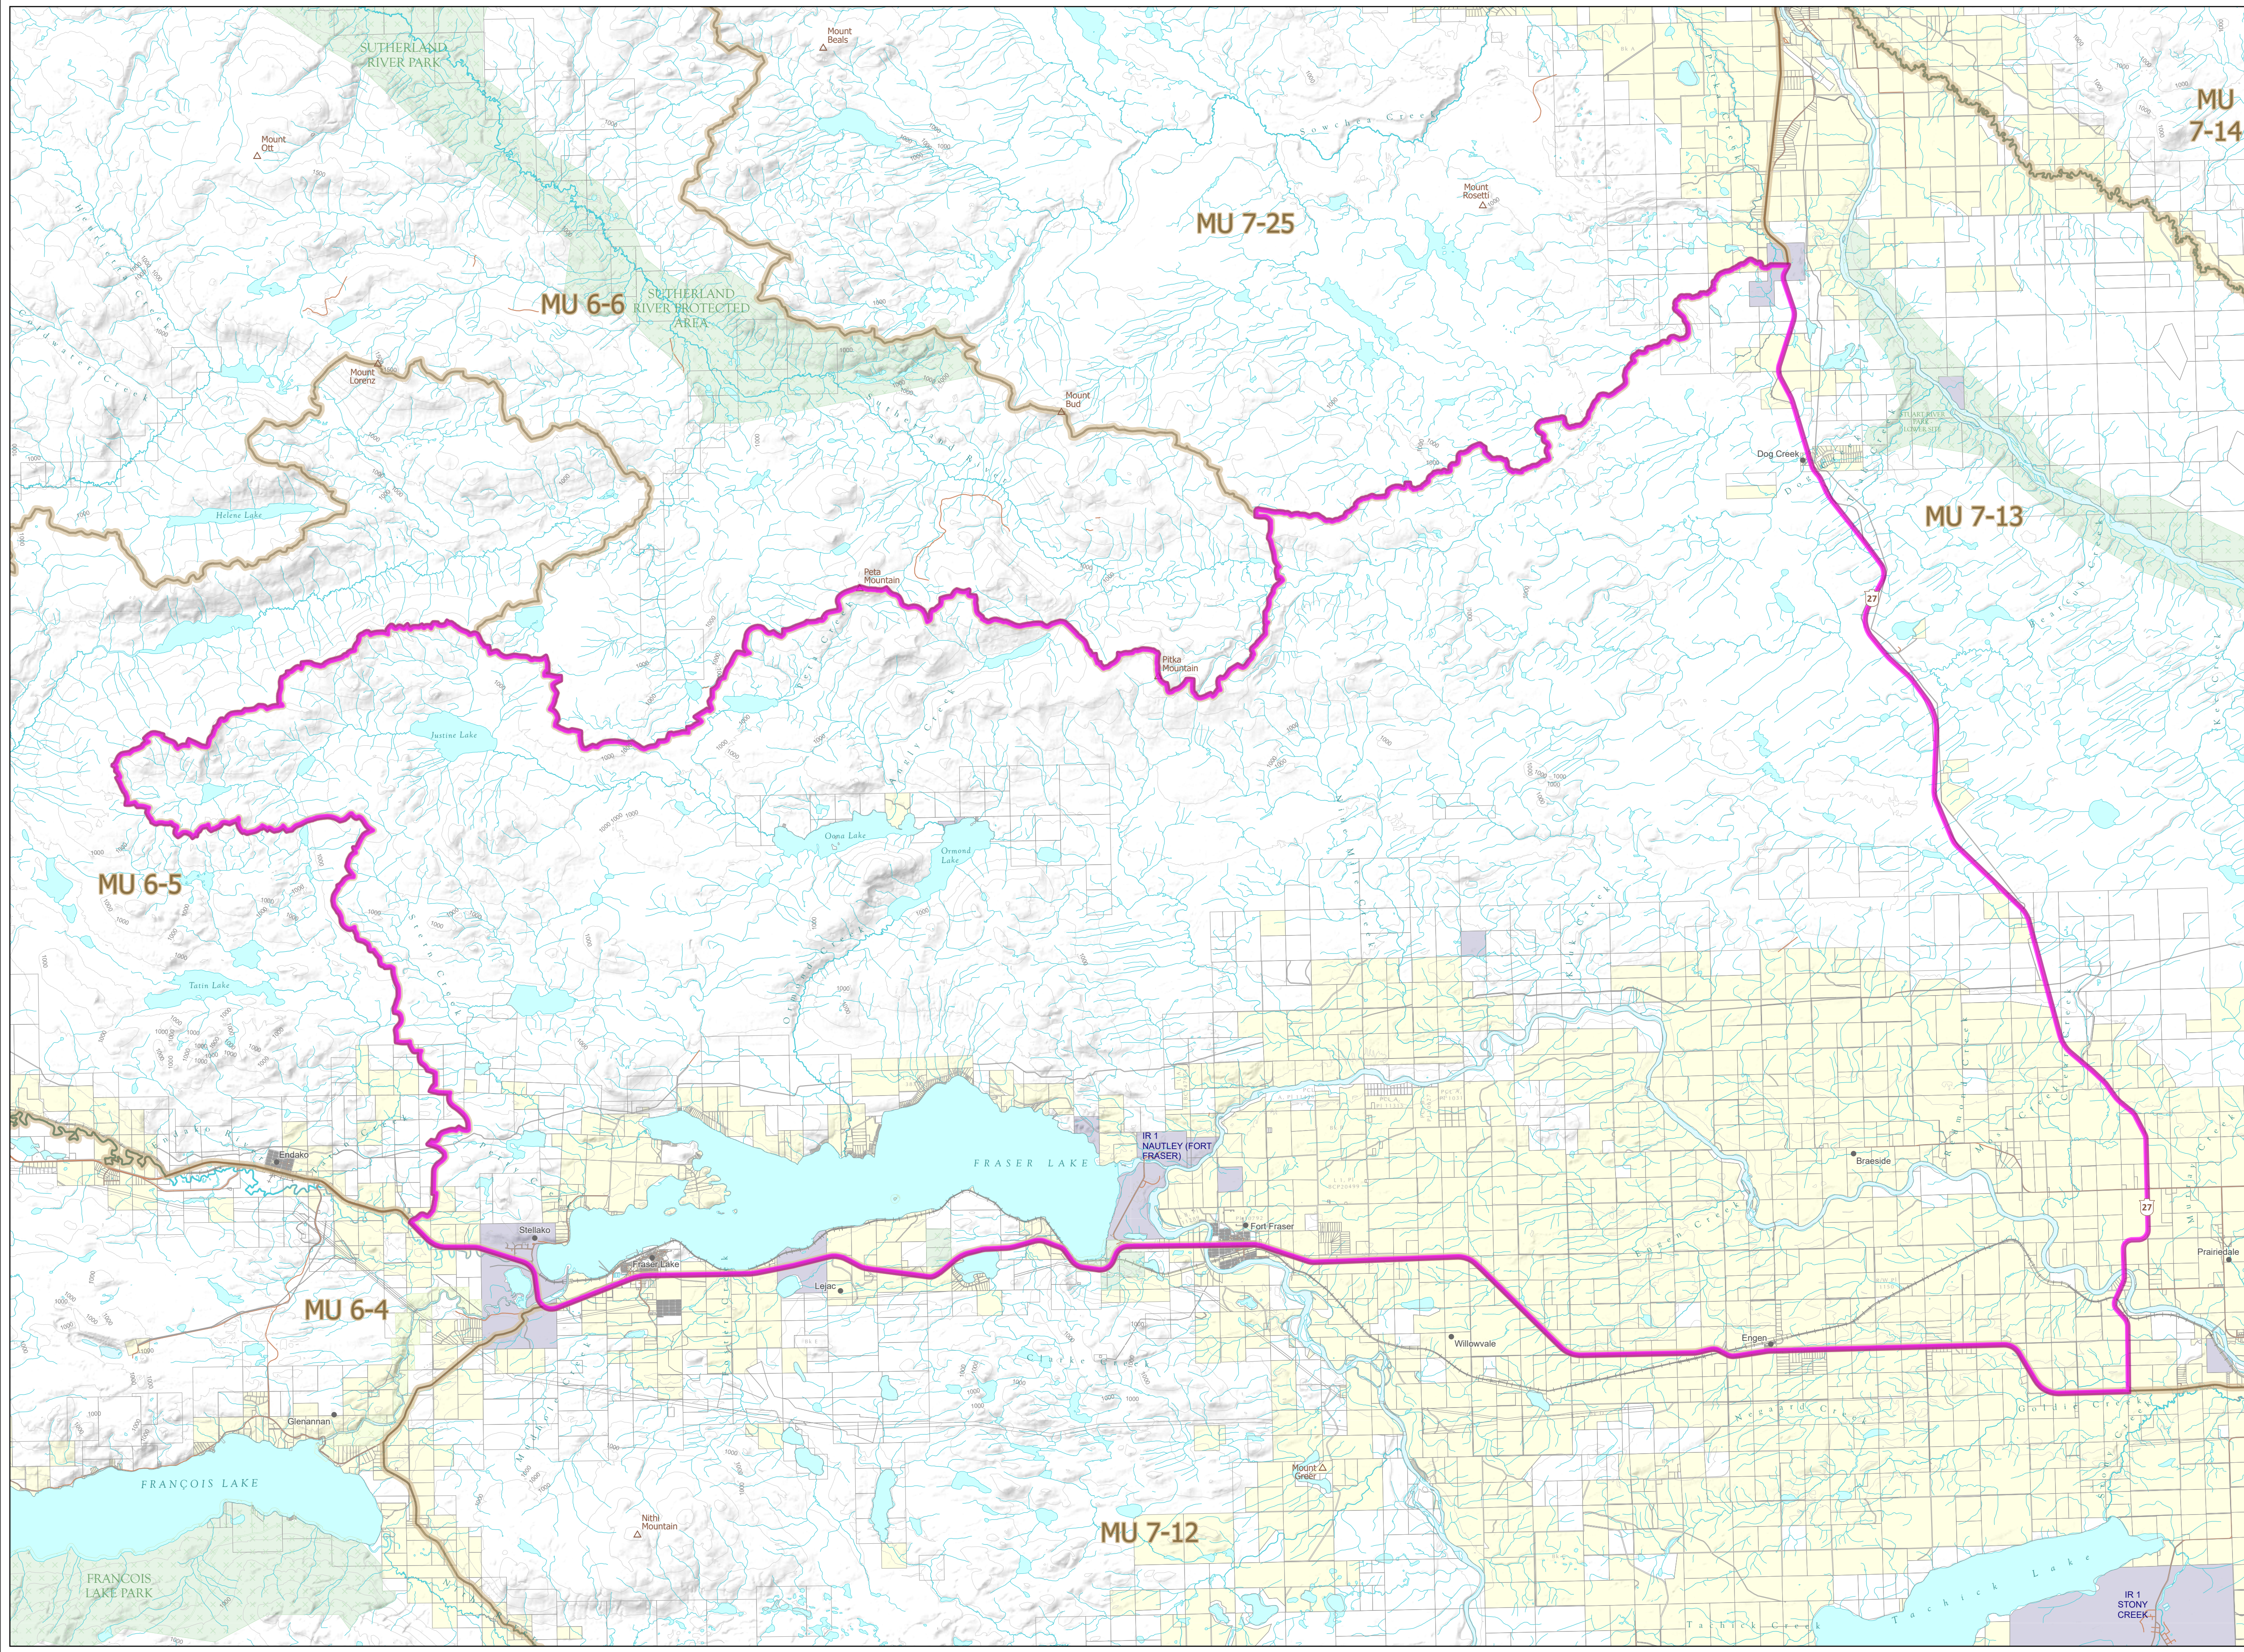

WILDLIFE ACT
LIMITED ENTRY HUNTING

2024
MOOSE
Zone A of 7-13