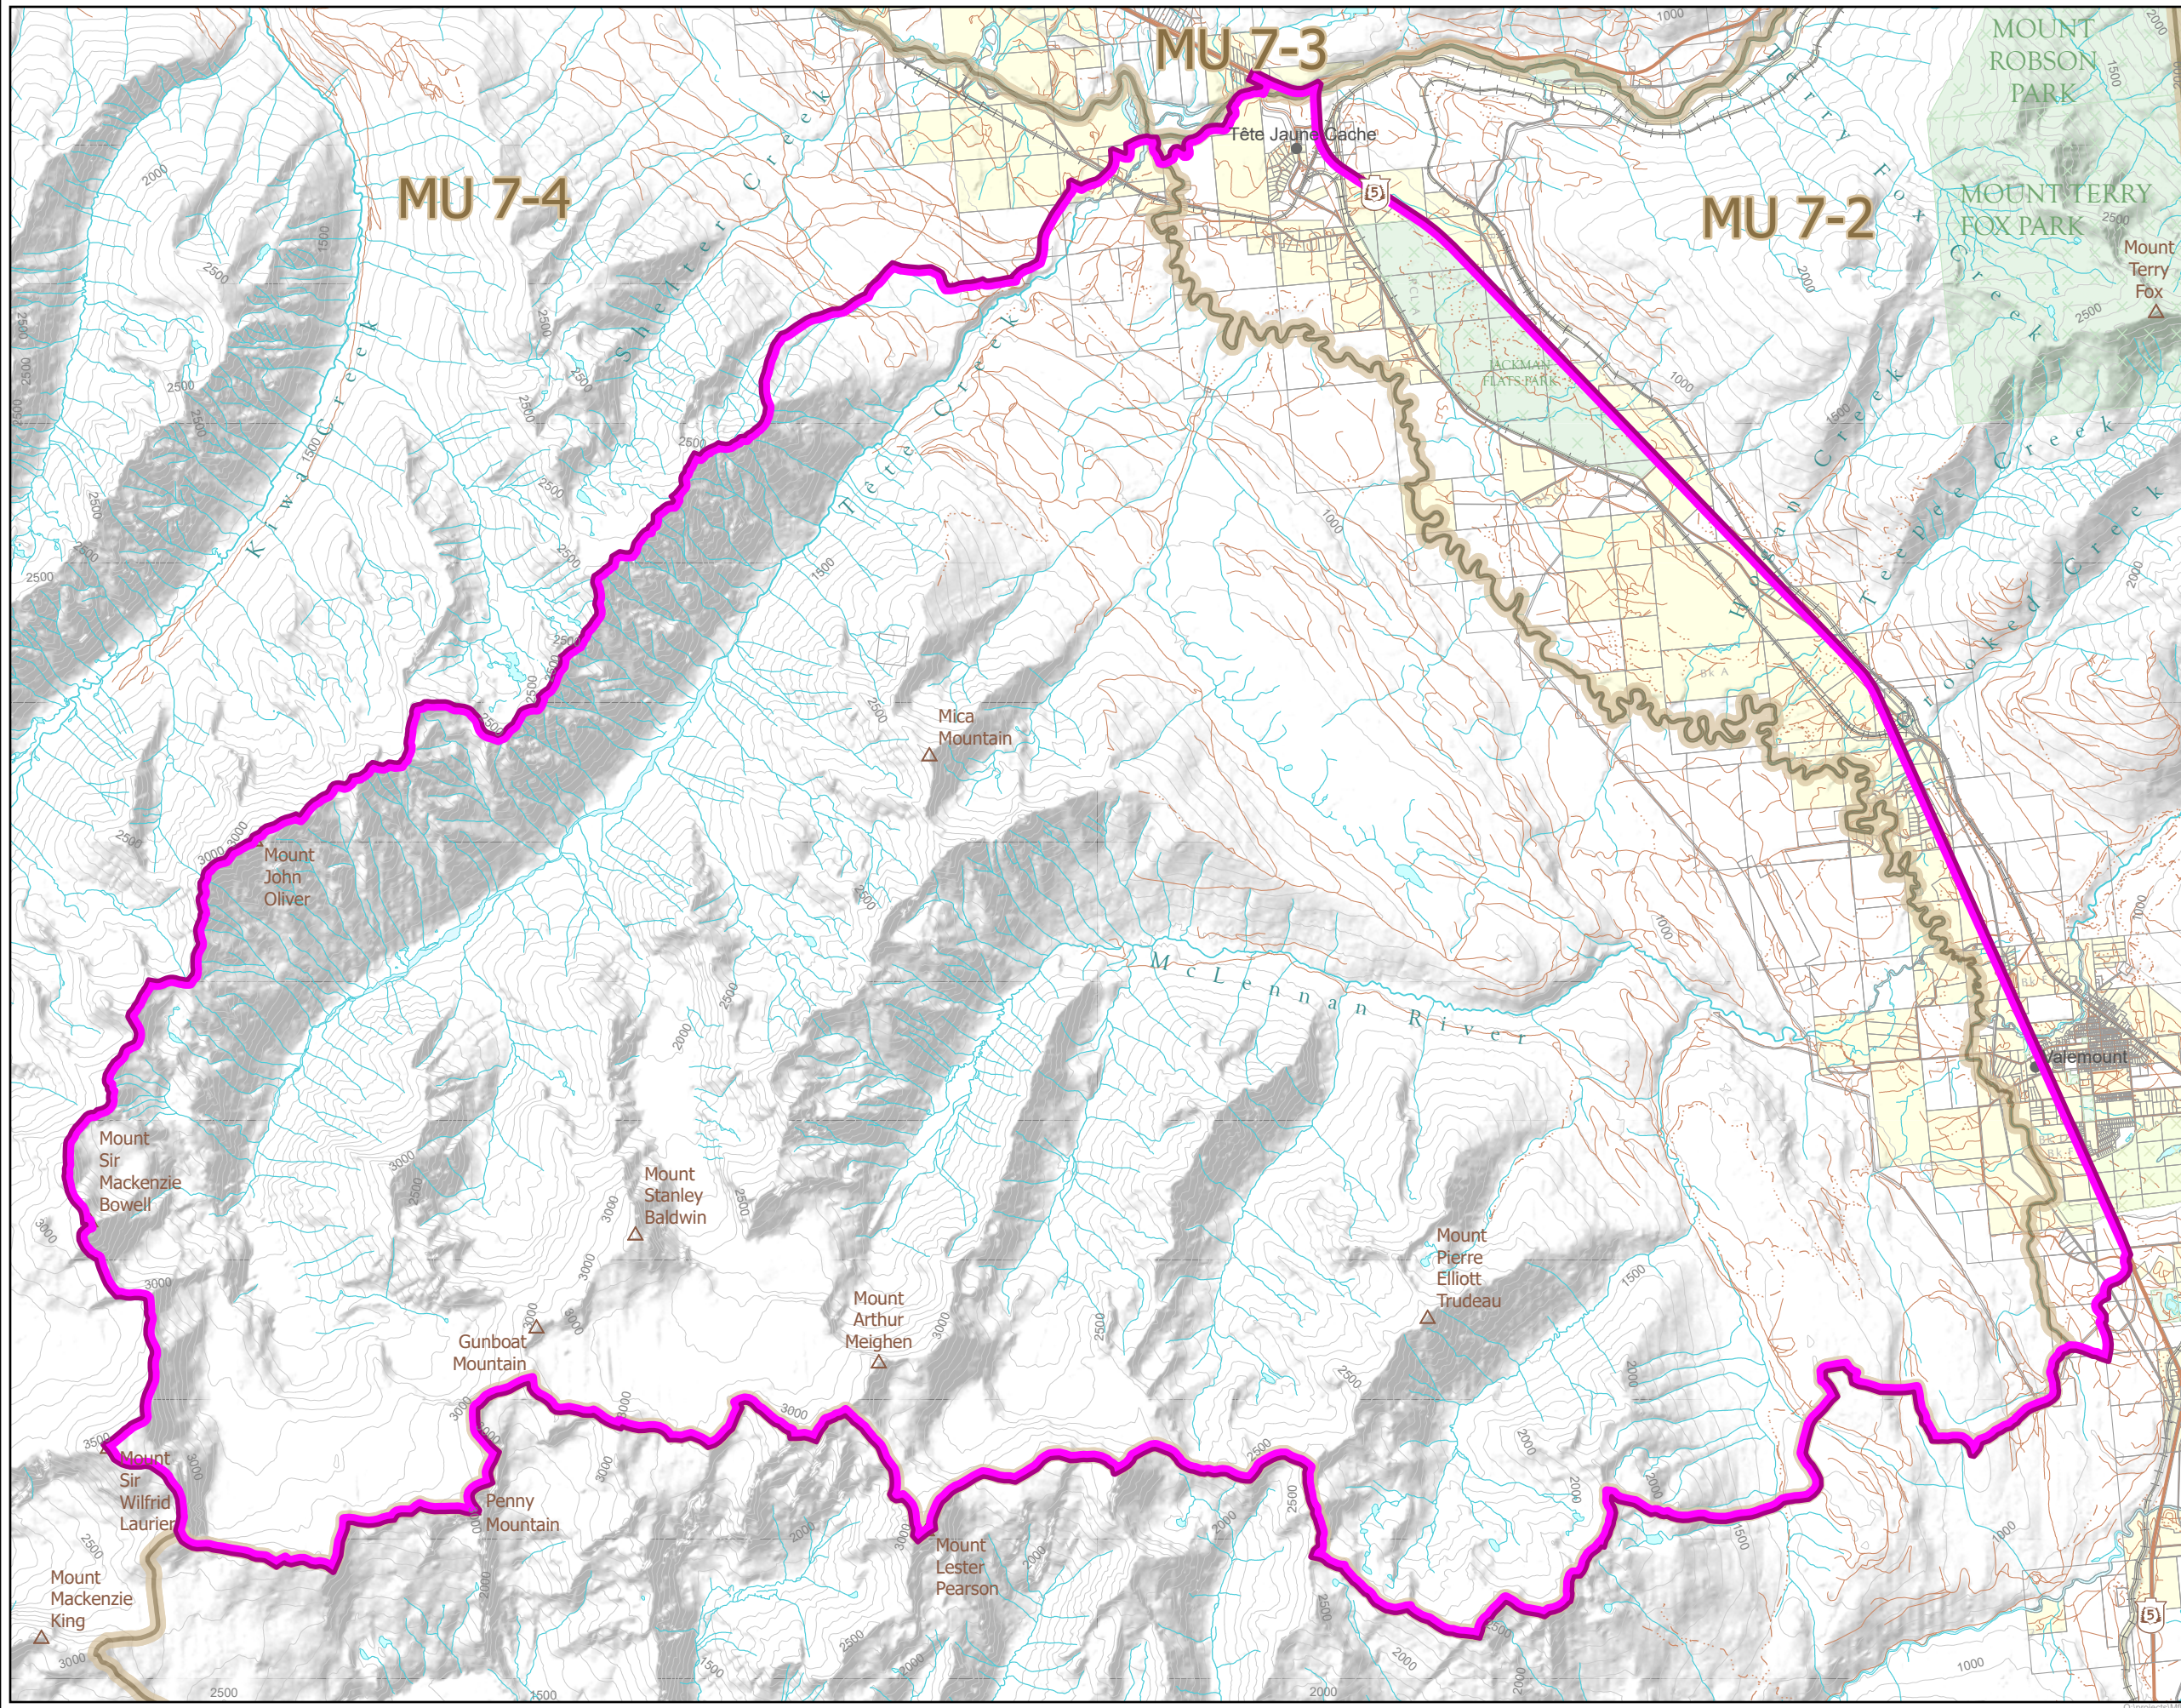

WILDLIFE ACT LIMITED ENTRY HUNTING

2022
MOUNTAIN GOAT
Zone C of 7-04

-  Limited Entry Hunting Area
-  Wildlife Management Unit
-  Provincial Park / Protected Area / Ecological Reserve
-  Regional or Local Park
-  Wildlife Management Area / Conservation Area
-  Private Land *

These maps represent LEH zone boundaries only. For other boundary information including, but not limited to, species closed areas, management unit boundaries, no hunting/shooting areas and motor vehicle restricted areas, refer to the appropriate regulations.

These maps are a georeferenced PDF so that it can be imported into mobile hardware such as a smartphone or tablet for viewing in third party applications.

Intended plot size for this map is 17x11 inches

Produced for: Wildlife and Habitat Branch
Produced by: GeoBC on 2022-03-11