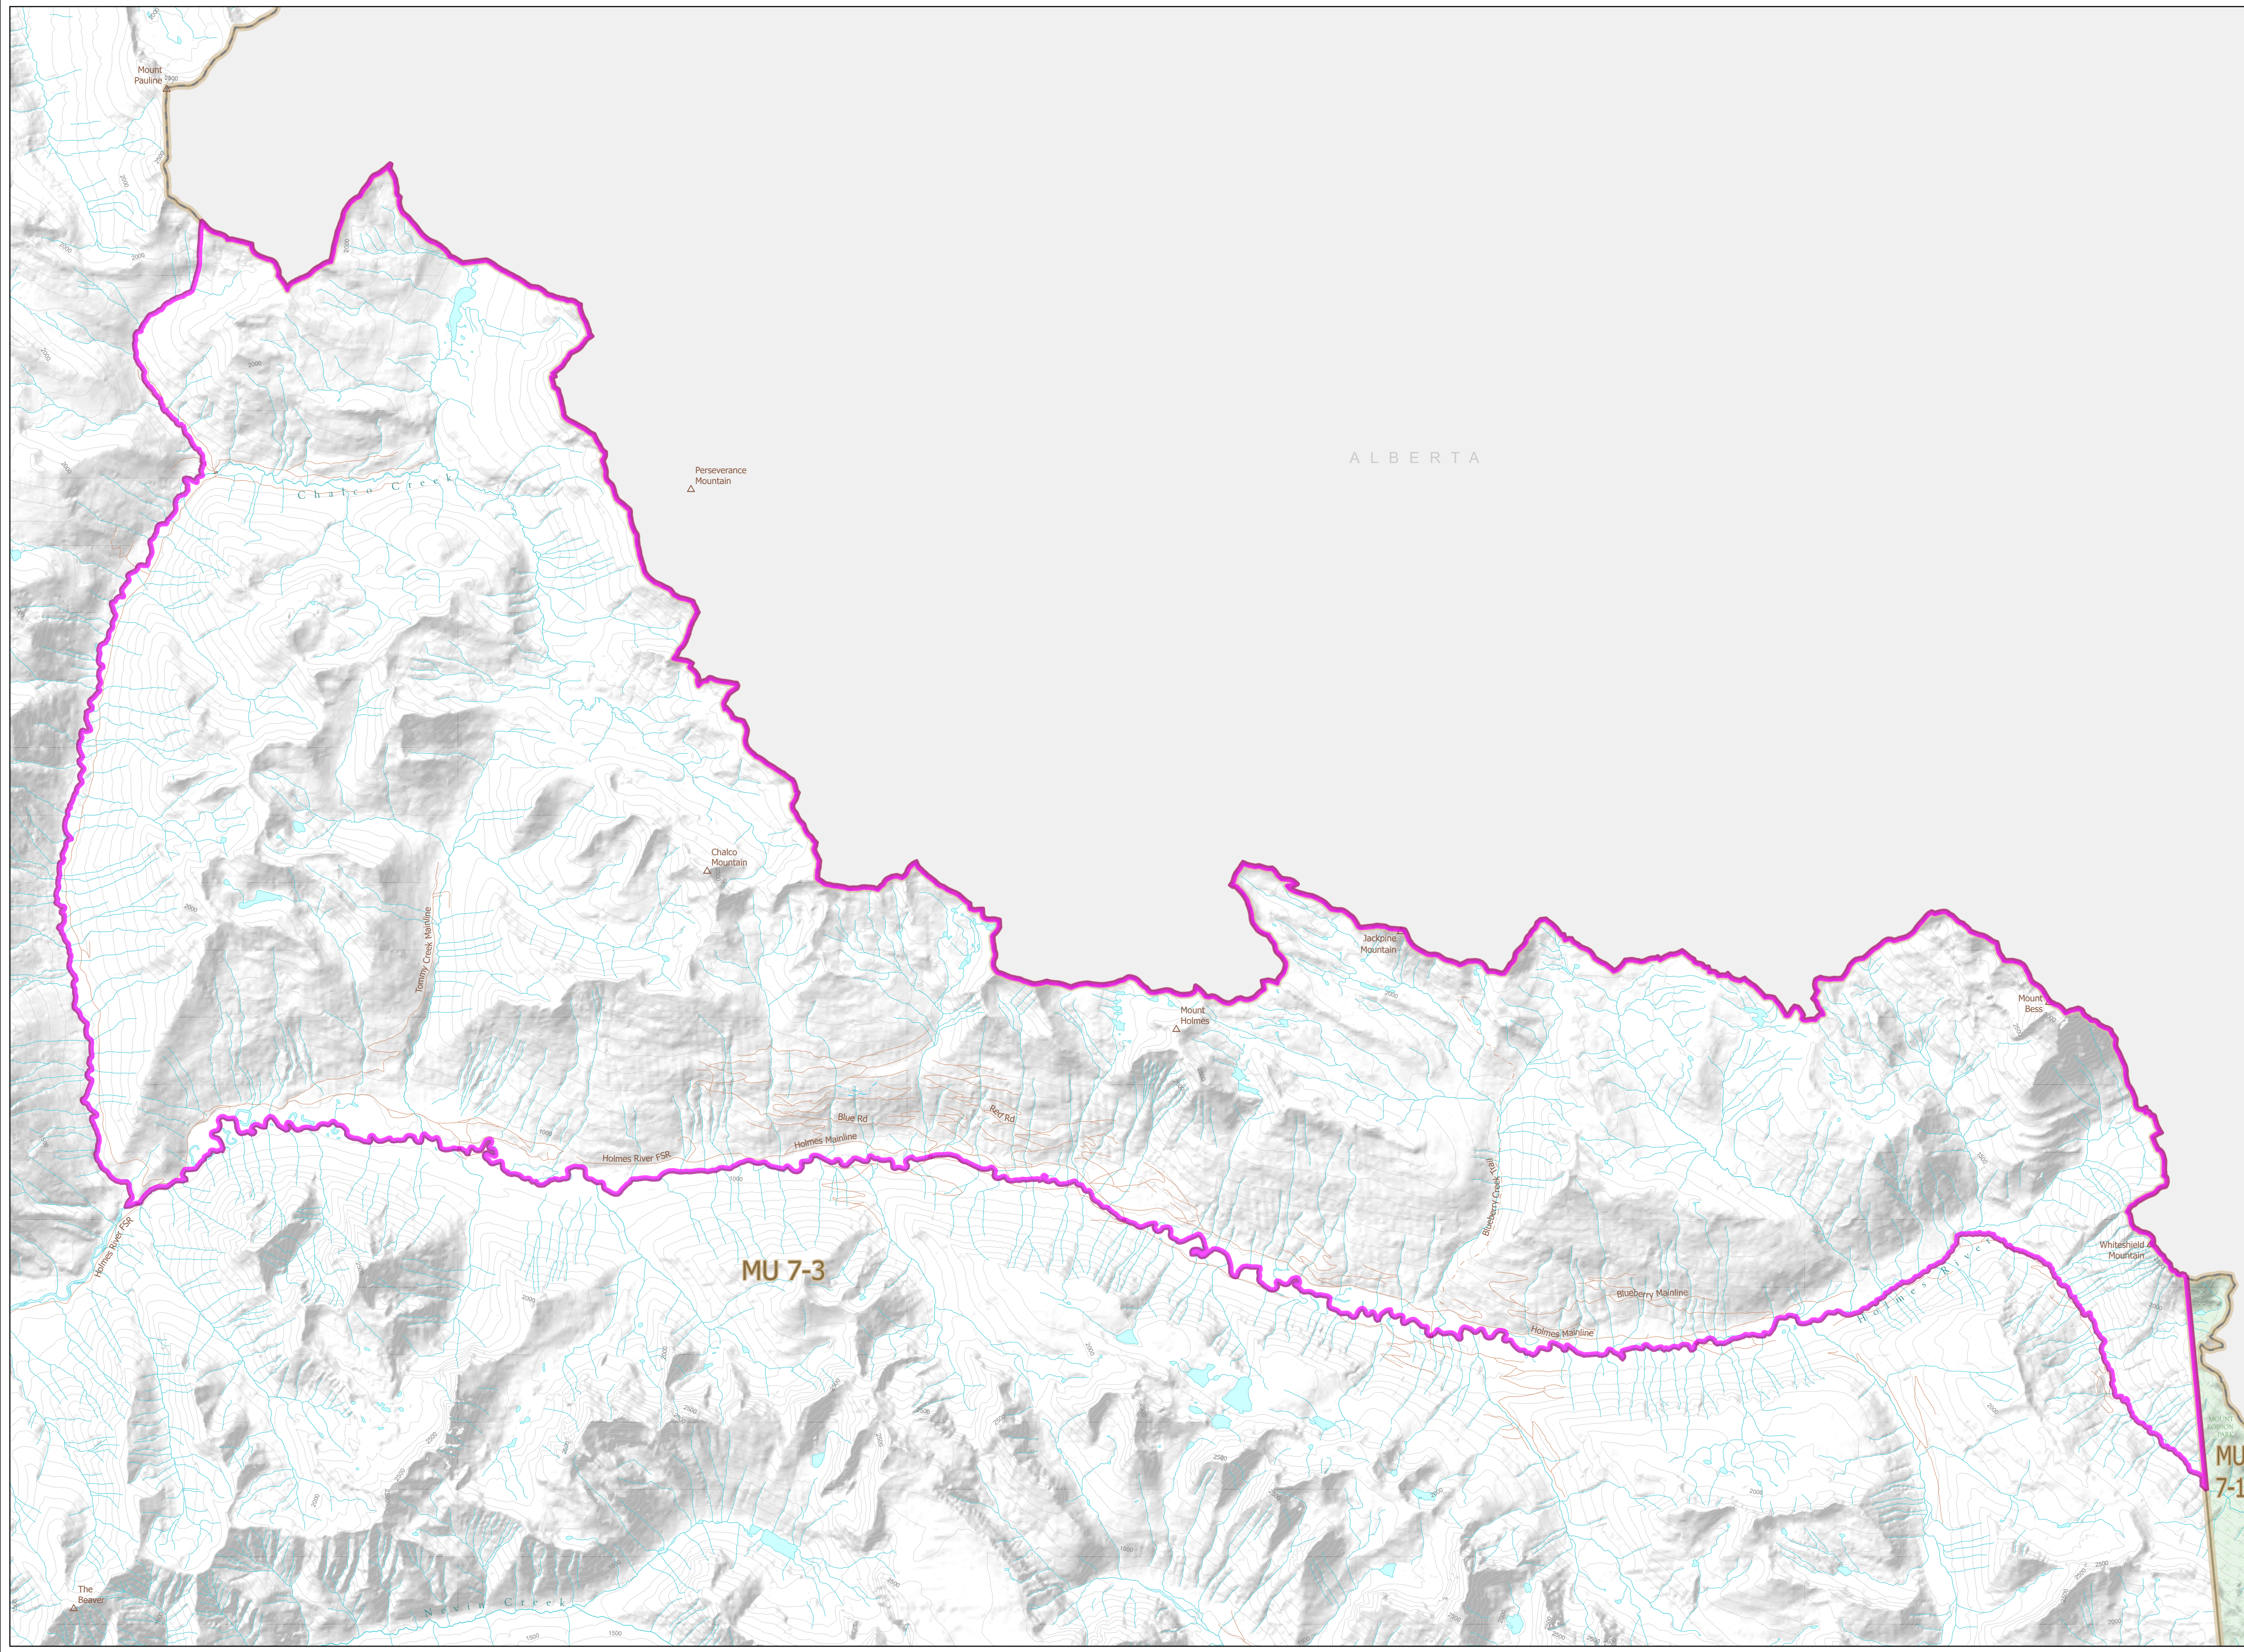

W I L D L I F E   A C T
L I M I T E D   E N T R Y   H U N T I N G
2022
M O U N T A I N   G O A T
Z o n e   K   o f   7-03

- Limited Entry Hunting Area
- Wildlife Management Unit
- Provincial Park / Protected Area / Ecological Reserve