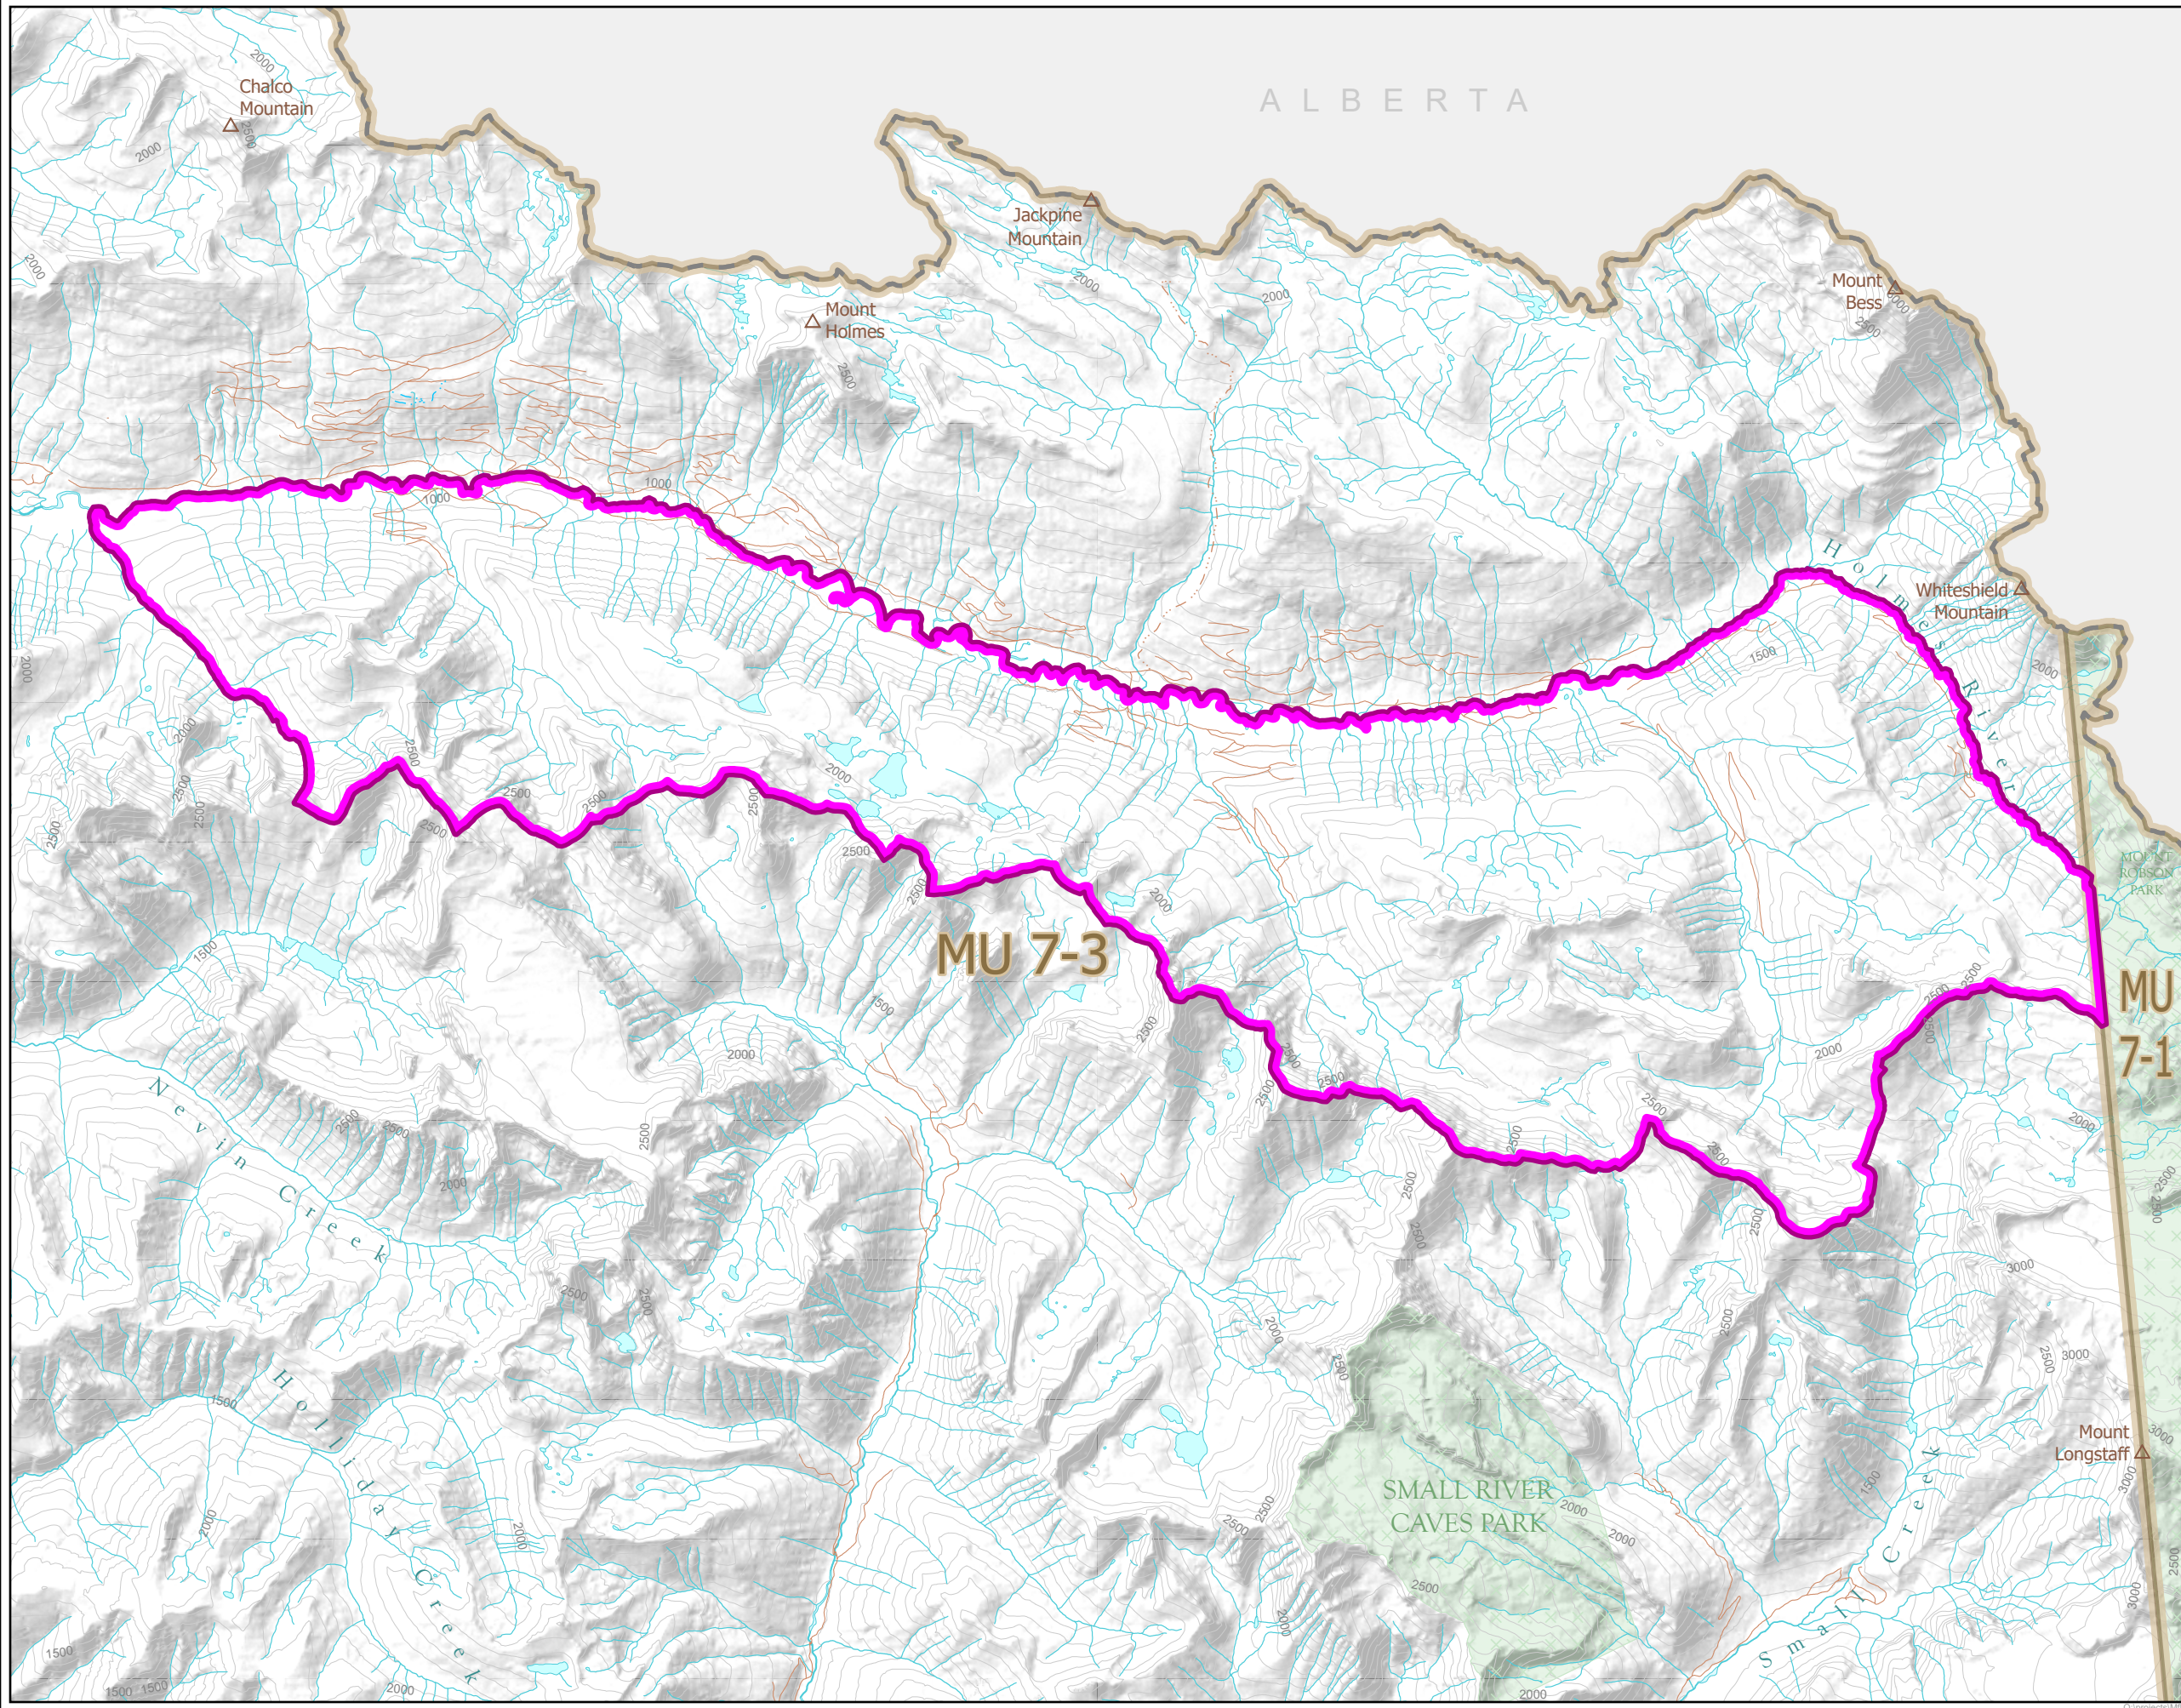

WILDLIFE ACT LIMITED ENTRY HUNTING

2022
MOUNTAIN GOAT
Zone G of 7-03

- Limited Entry Hunting Area
- Wildlife Management Unit
- Provincial Park / Protected Area / Ecological Reserve

These maps represent LEH zone boundaries only. For other boundary information including, but not limited to, species closed areas, management unit boundaries, no hunting/shooting areas and motor vehicle restricted areas, refer to the appropriate regulations.

These maps are a georeferenced PDF so that it can be imported into mobile hardware such as a smartphone or tablet for viewing in third party applications.

Intended plot size for this map is 17x11 inches

Produced for: Wildlife and Habitat Branch
Produced by: GeoBC on 2022-03-11