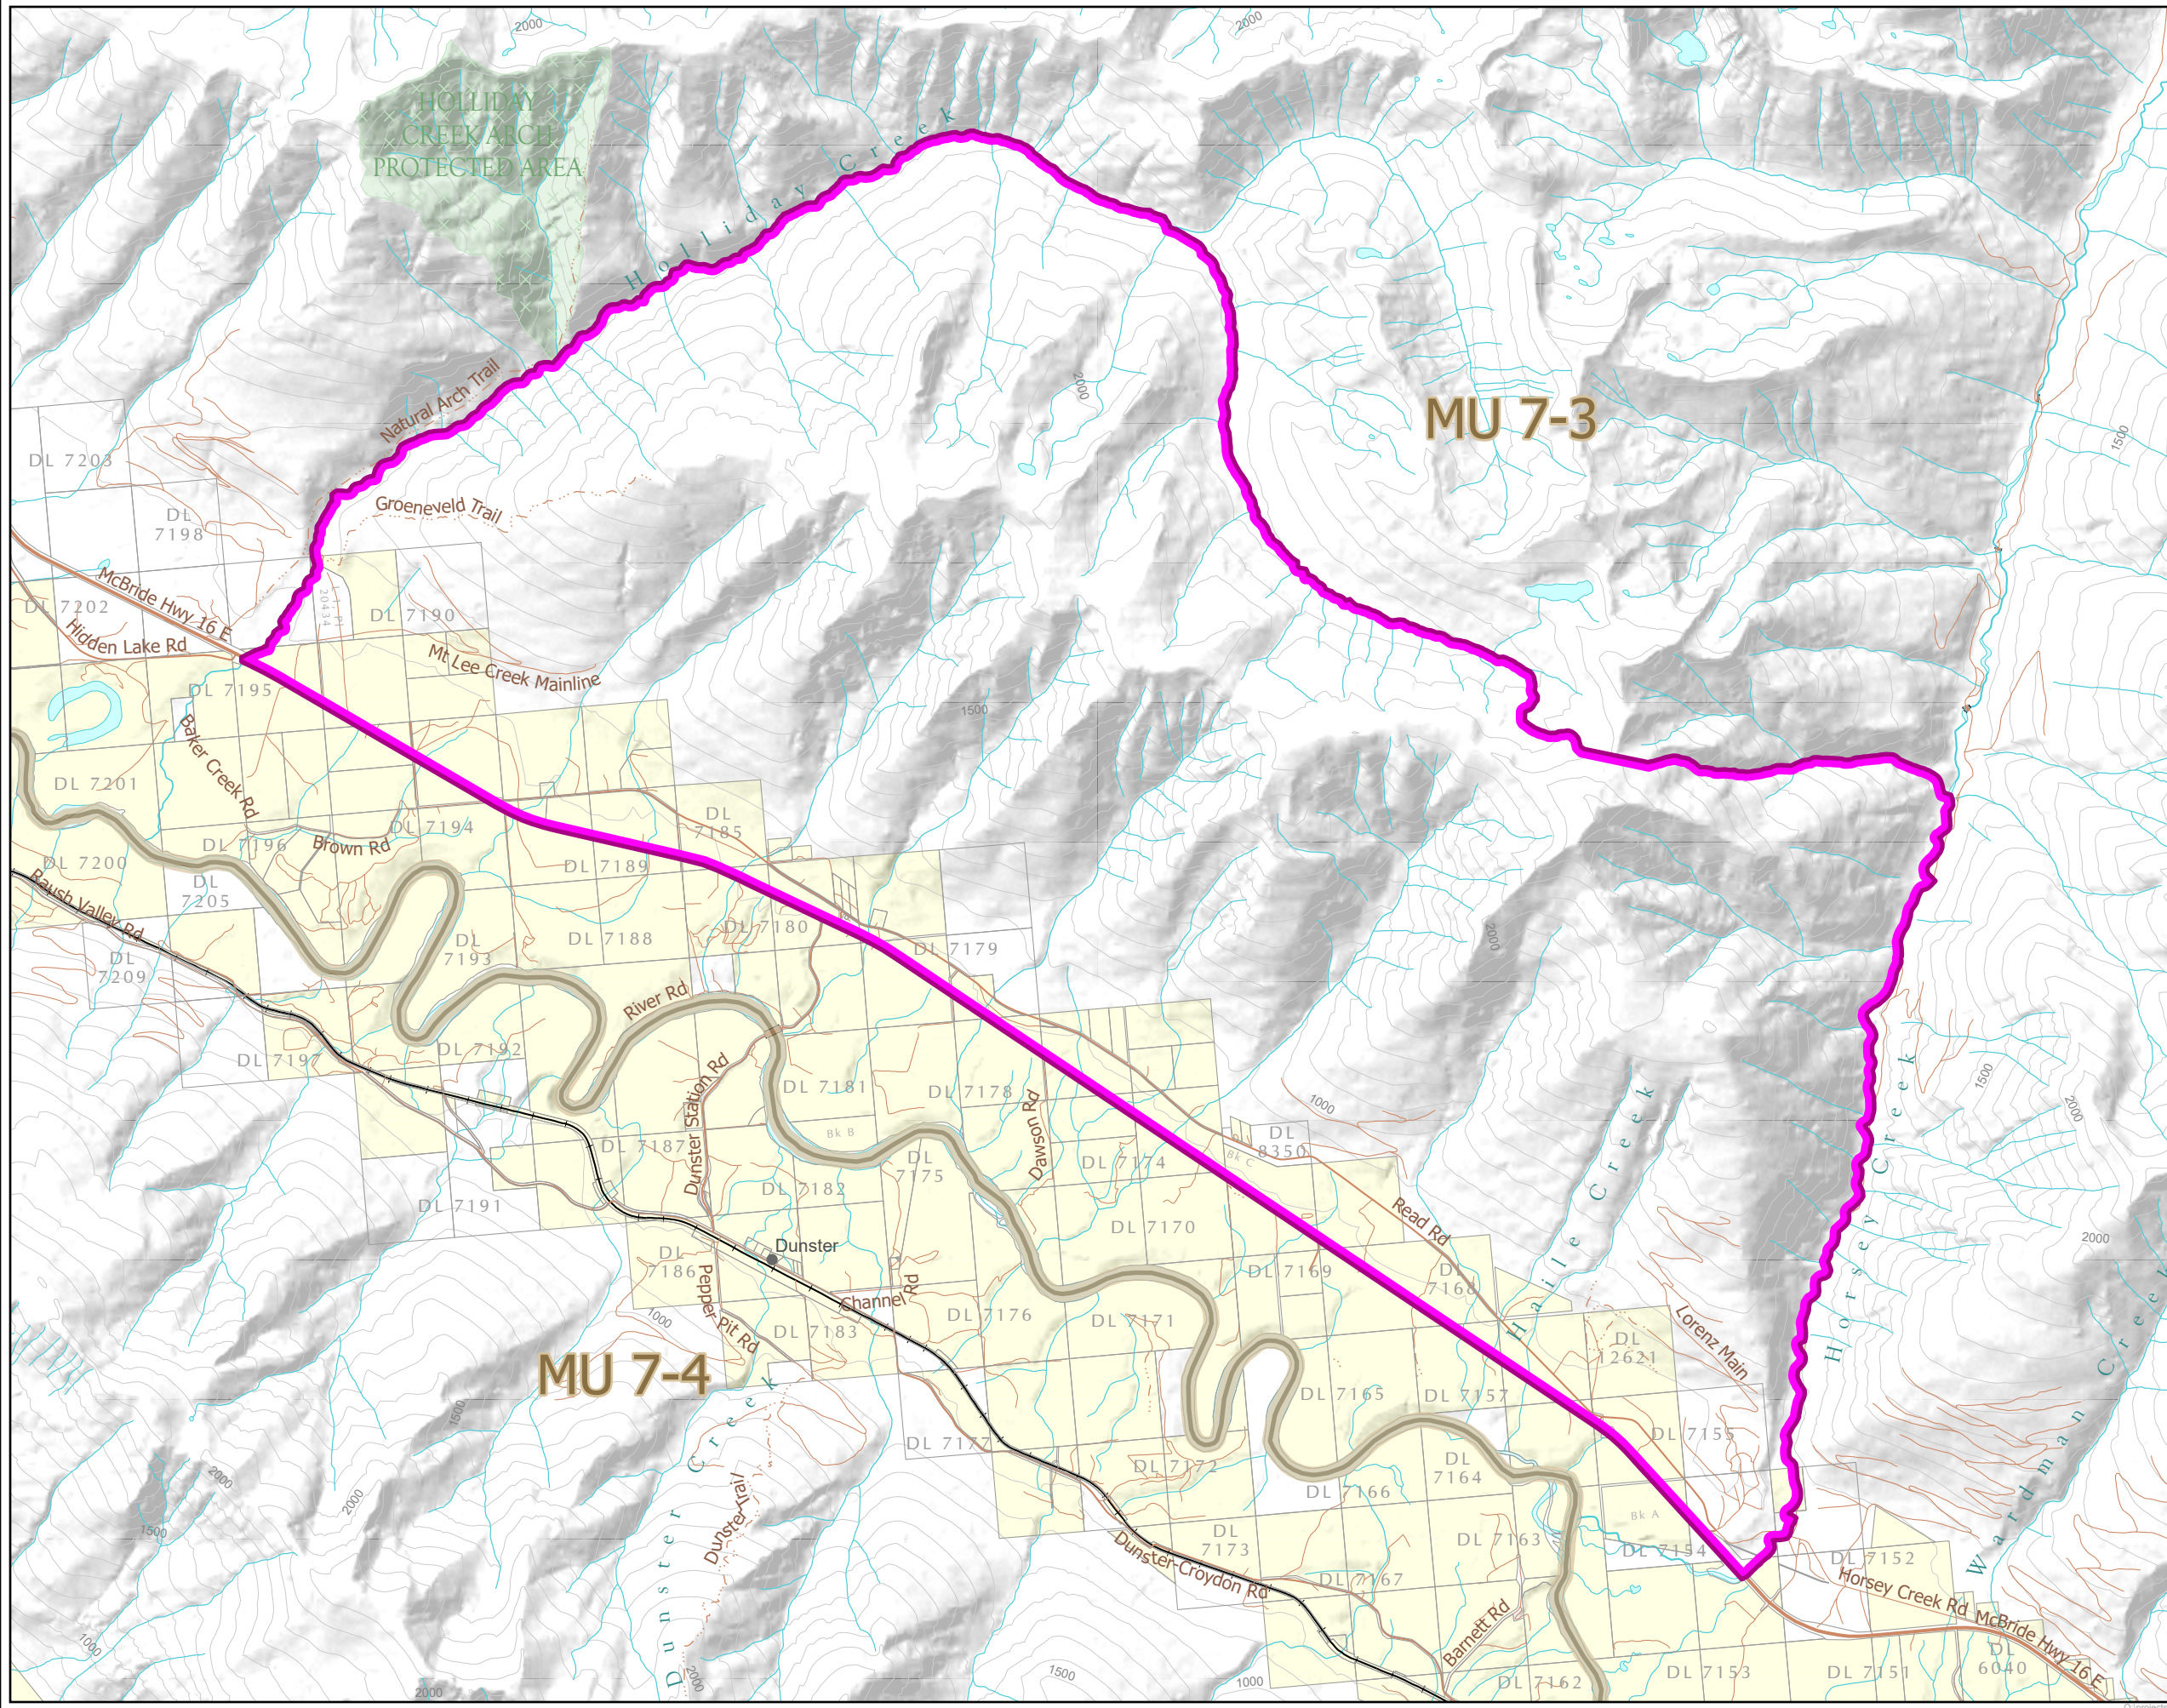

WILDLIFE ACT LIMITED ENTRY HUNTING 2022 MOUNTAIN GOAT Zone B of 7-03

- Limited Entry Hunting Area
- Wildlife Management Unit
- Provincial Park / Protected Area / Ecological Reserve
- Private Land *

These maps represent LEH zone boundaries only. For other boundary information including, but not limited to, species closed areas, management unit boundaries, no hunting/shooting areas and motor vehicle restricted areas, refer to the appropriate regulations.

These maps are a georeferenced PDF so that it can be imported into mobile hardware such as a smartphone or tablet for viewing in third party applications.

Intended plot size for this map is 17x11 inches

Produced for: Wildlife and Habitat Branch
Produced by: GeoBC on 2022-03-11