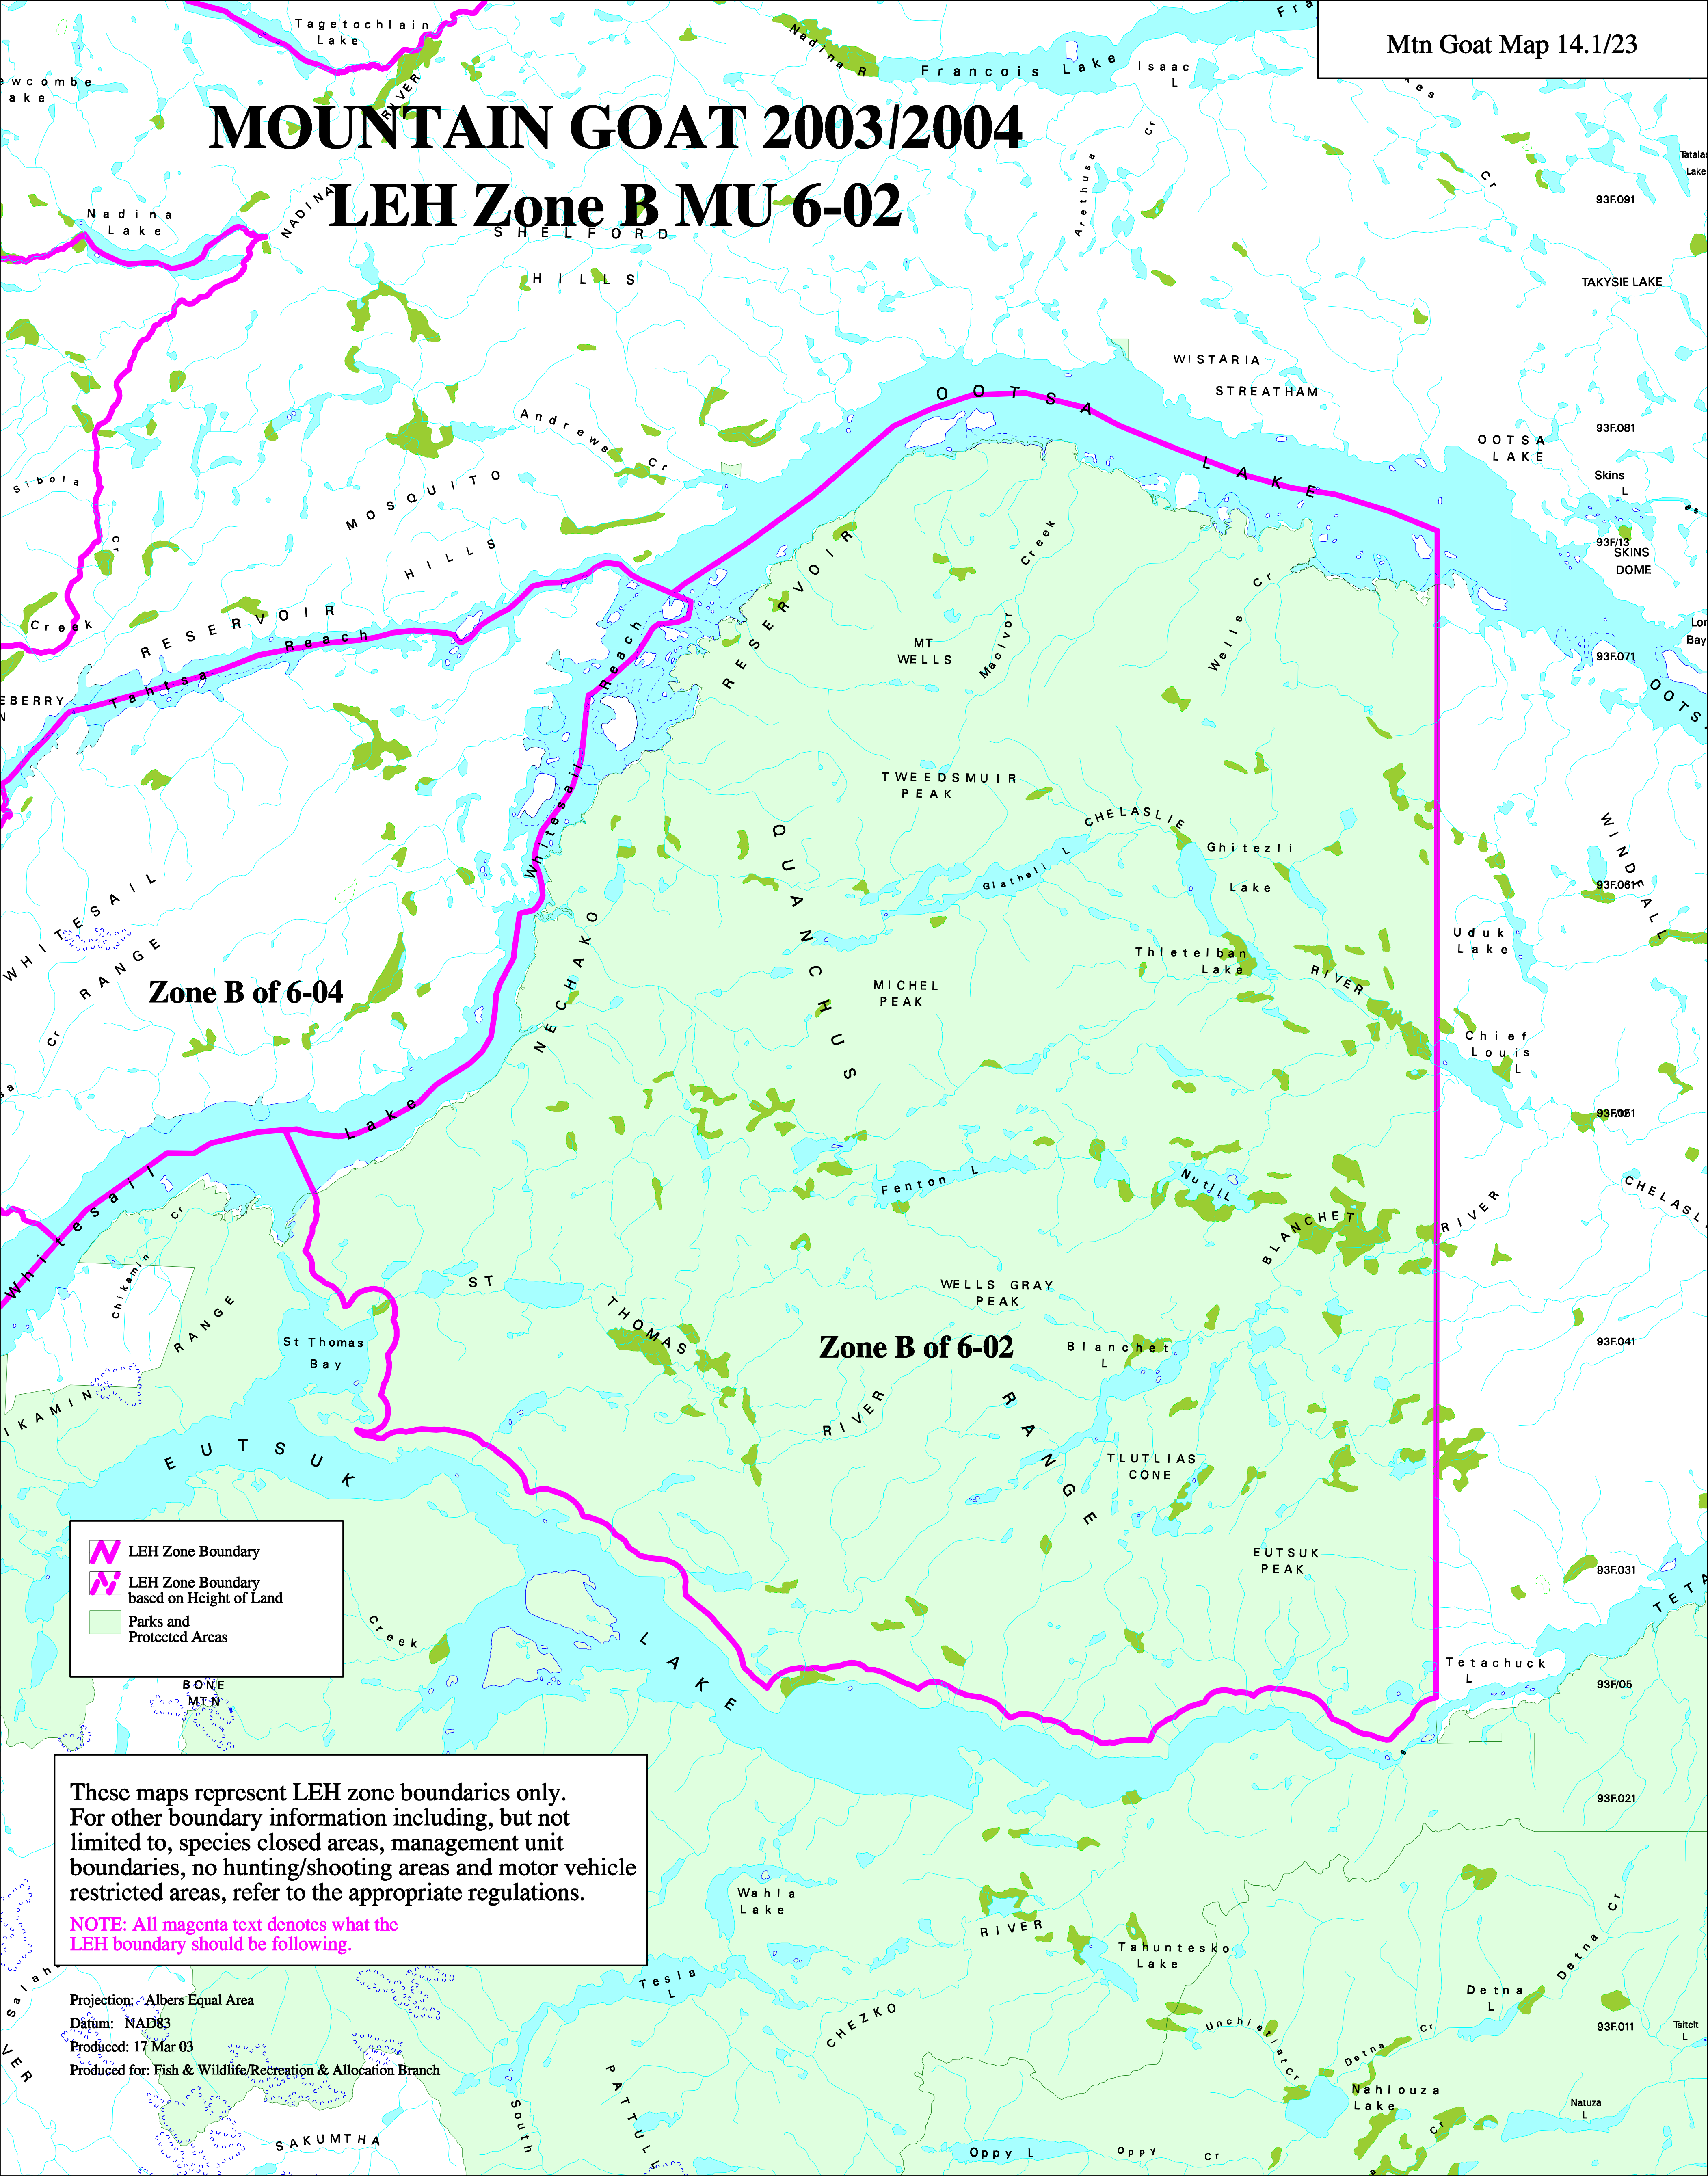

MOUNTAIN GOAT 2003/2004

LEH Zone B MU-6-02

Zone B of 6-04

Zone B of 6-02

-  LEH Zone Boundary
-  LEH Zone Boundary based on Height of Land
-  Parks and Protected Areas

These maps represent LEH zone boundaries only. For other boundary information including, but not limited to, species closed areas, management unit boundaries, no hunting/shooting areas and motor vehicle restricted areas, refer to the appropriate regulations.

NOTE: All magenta text denotes what the LEH boundary should be following.

Projection: Albers Equal Area
 Datum: NAD83
 Produced: 17 Mar 03
 Produced for: Fish & Wildlife/Recreation & Allocation Branch