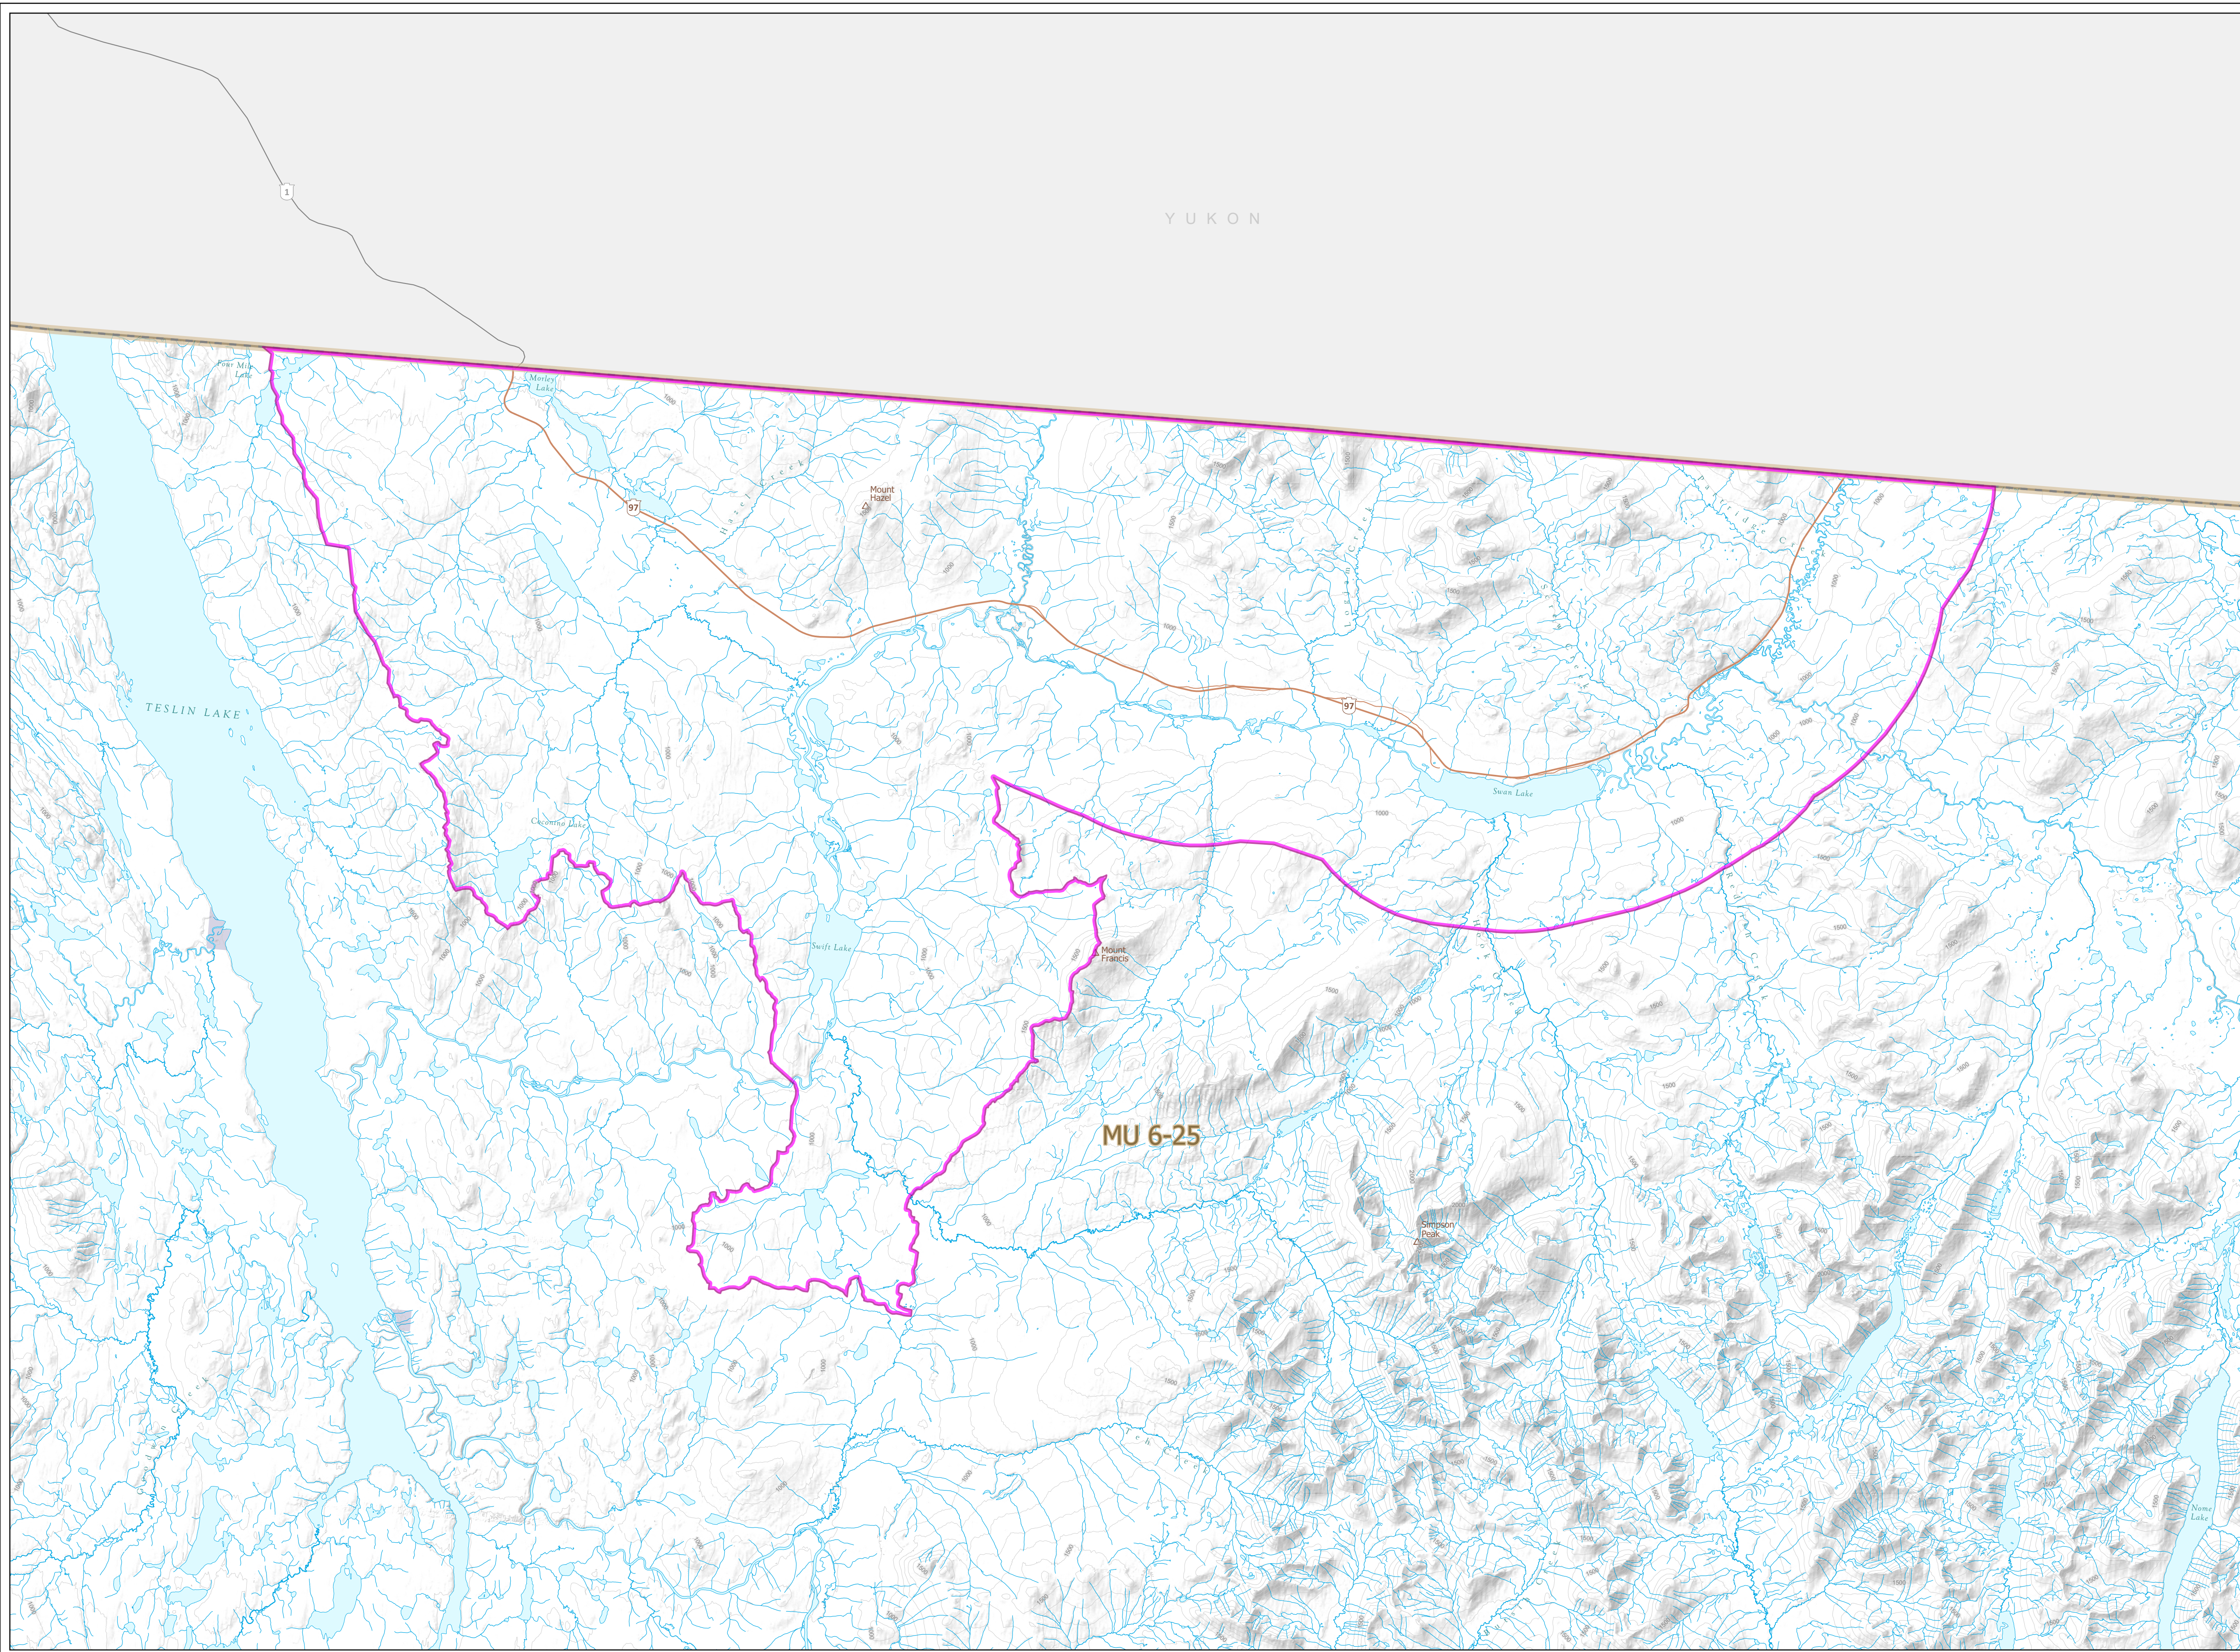

WILDLIFE ACT
LIMITED ENTRY
HUNTING REGULATION
2026
MOOSE
Zone E of 6-25

- Limited Entry Hunting Area
- Wildlife Management Unit
- Indian Reserve