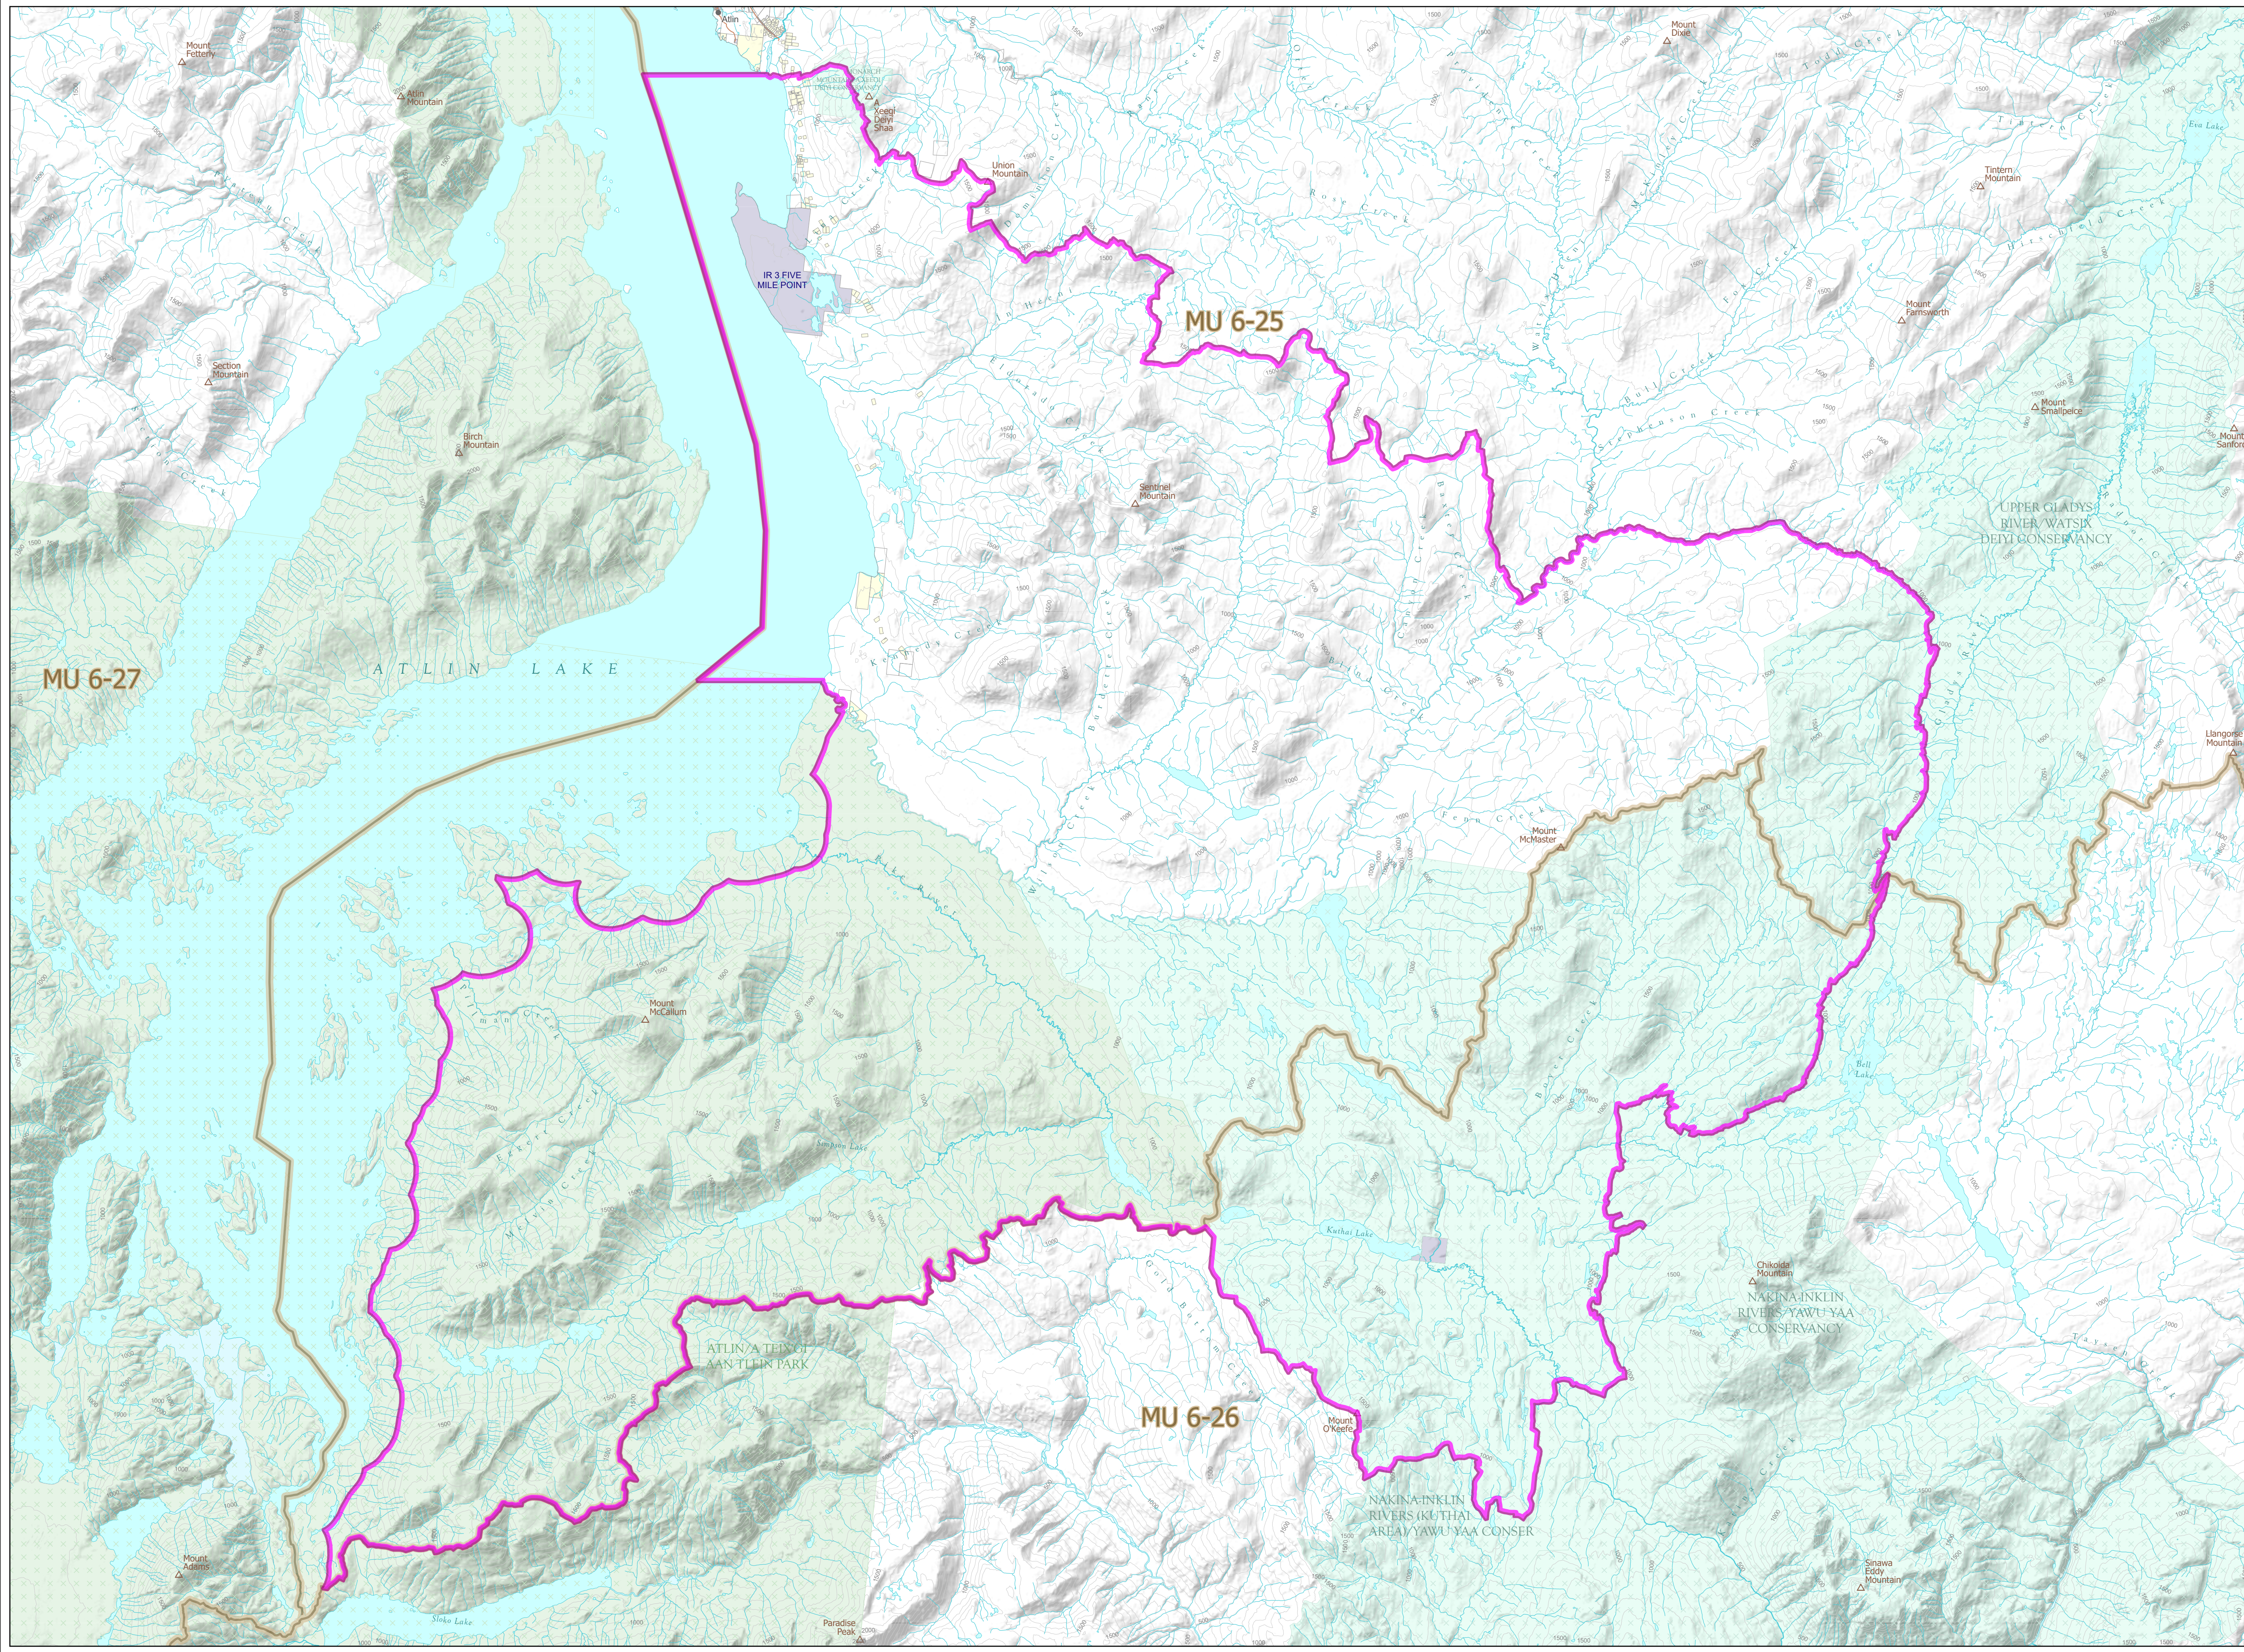

WILDLIFE ACT
LIMITED ENTRY HUNTING

2024
MOOSE
Zone C of 6-25, 6-26

- Limited Entry Hunting Area
- Wildlife Management Unit
- Indian Reserve
- Provincial Park / Protected Area / Ecological Reserve
- Conservancy
- Private Land *