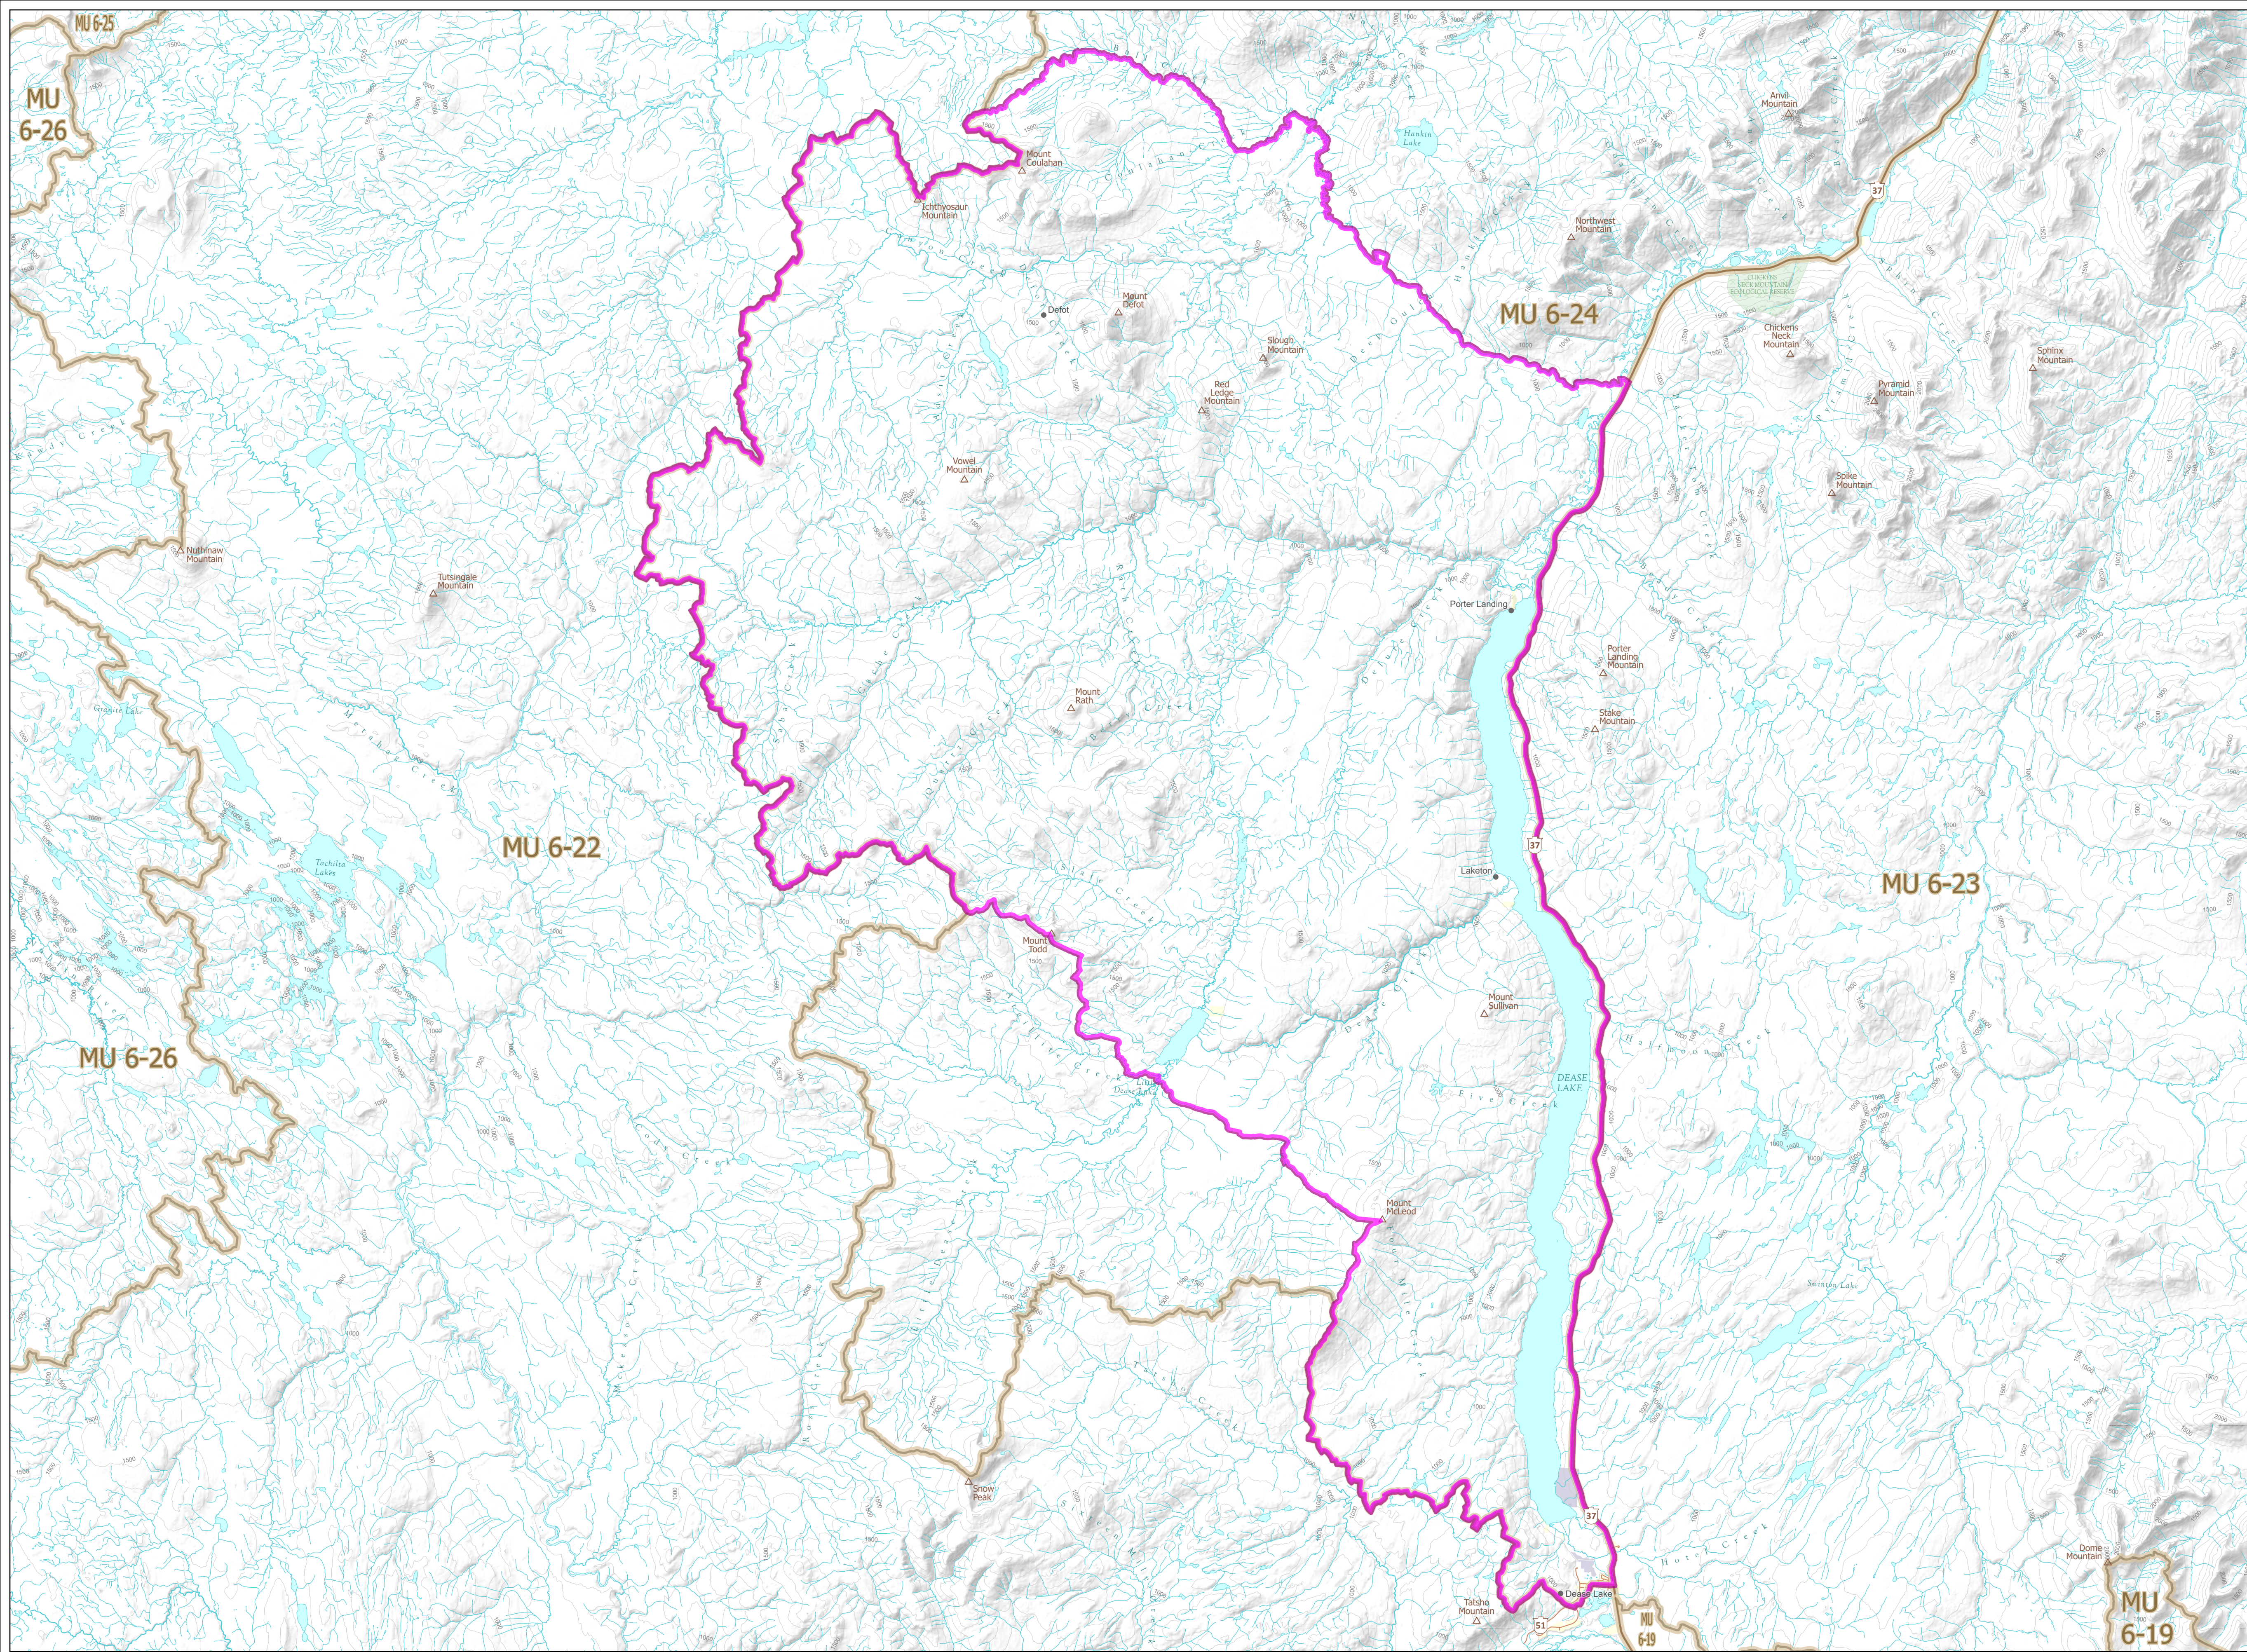

WILDLIFE ACT
LIMITED ENTRY HUNTING

2024
MOOSE
Zone C of 6-24

- Limited Entry Hunting Area
- Wildlife Management Unit
- Indian Reserve
- Provincial Park / Protected Area / Ecological Reserve
- Private Land *