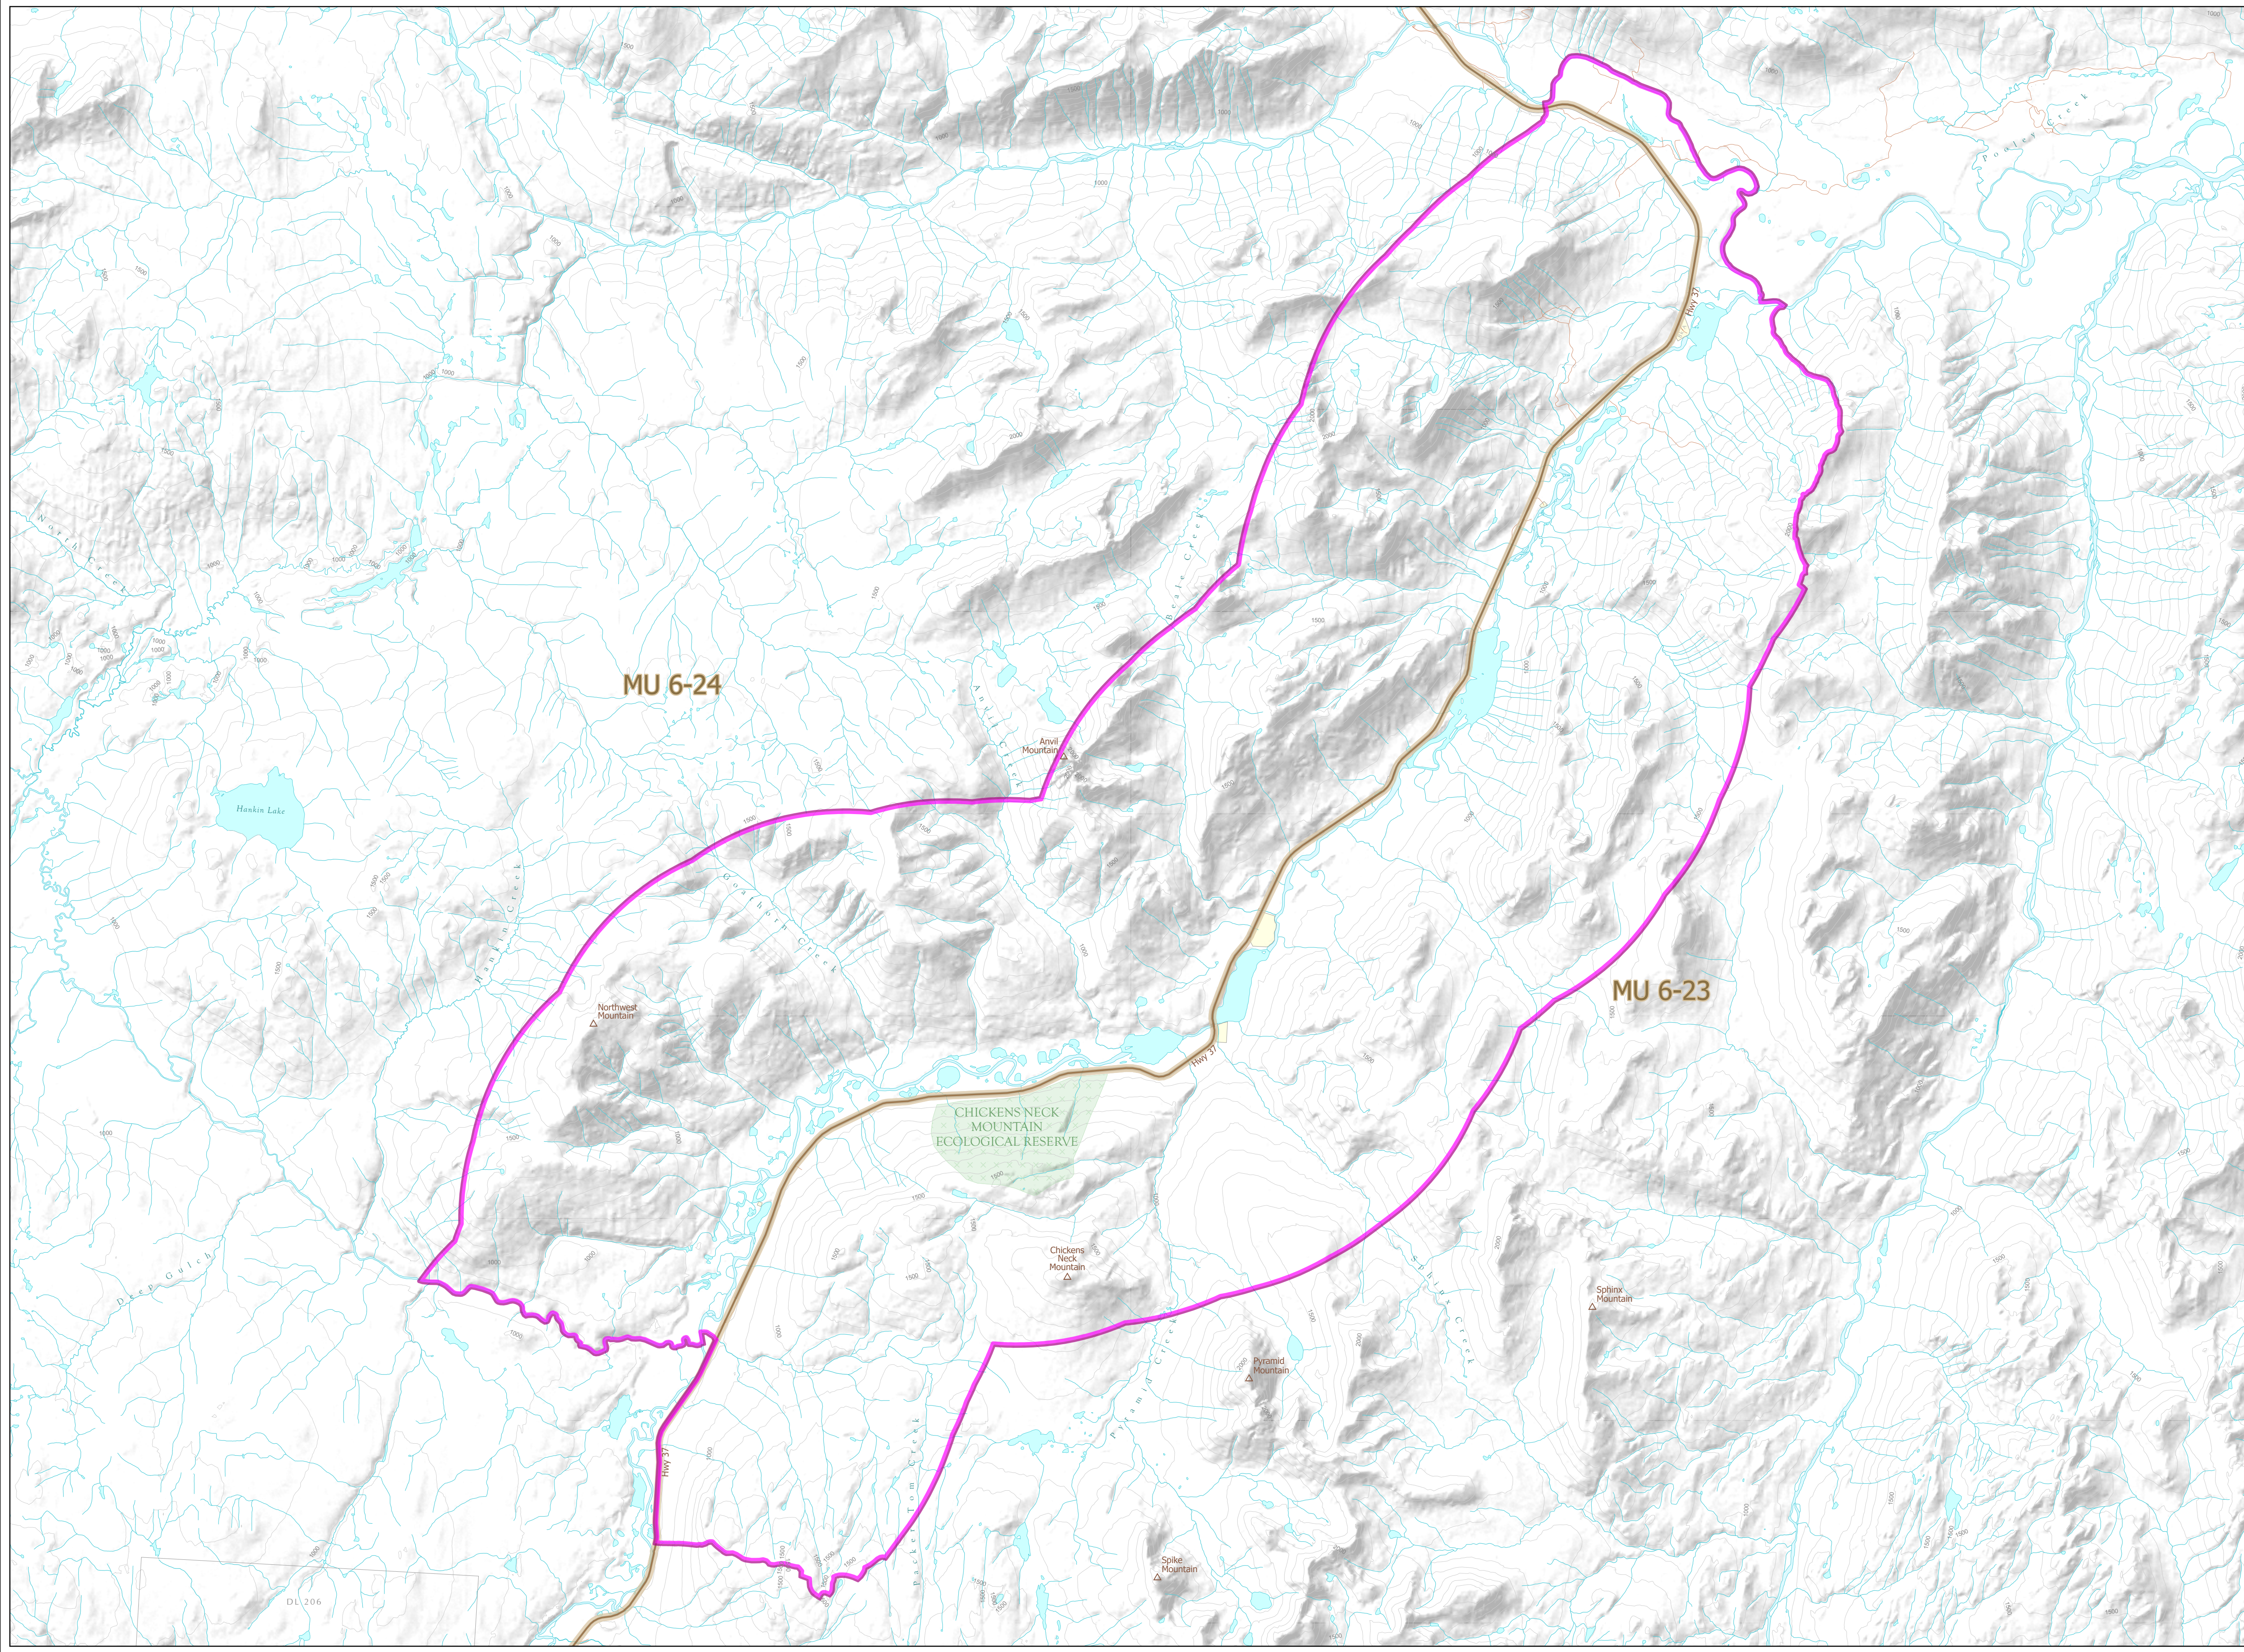

WILDLIFE ACT
LIMITED ENTRY HUNTING

2024
MOOSE
Zone B of 6-24, 6-23

- Limited Entry Hunting Area
- Wildlife Management Unit
- Provincial Park / Protected Area / Ecological Reserve
- Private Land *