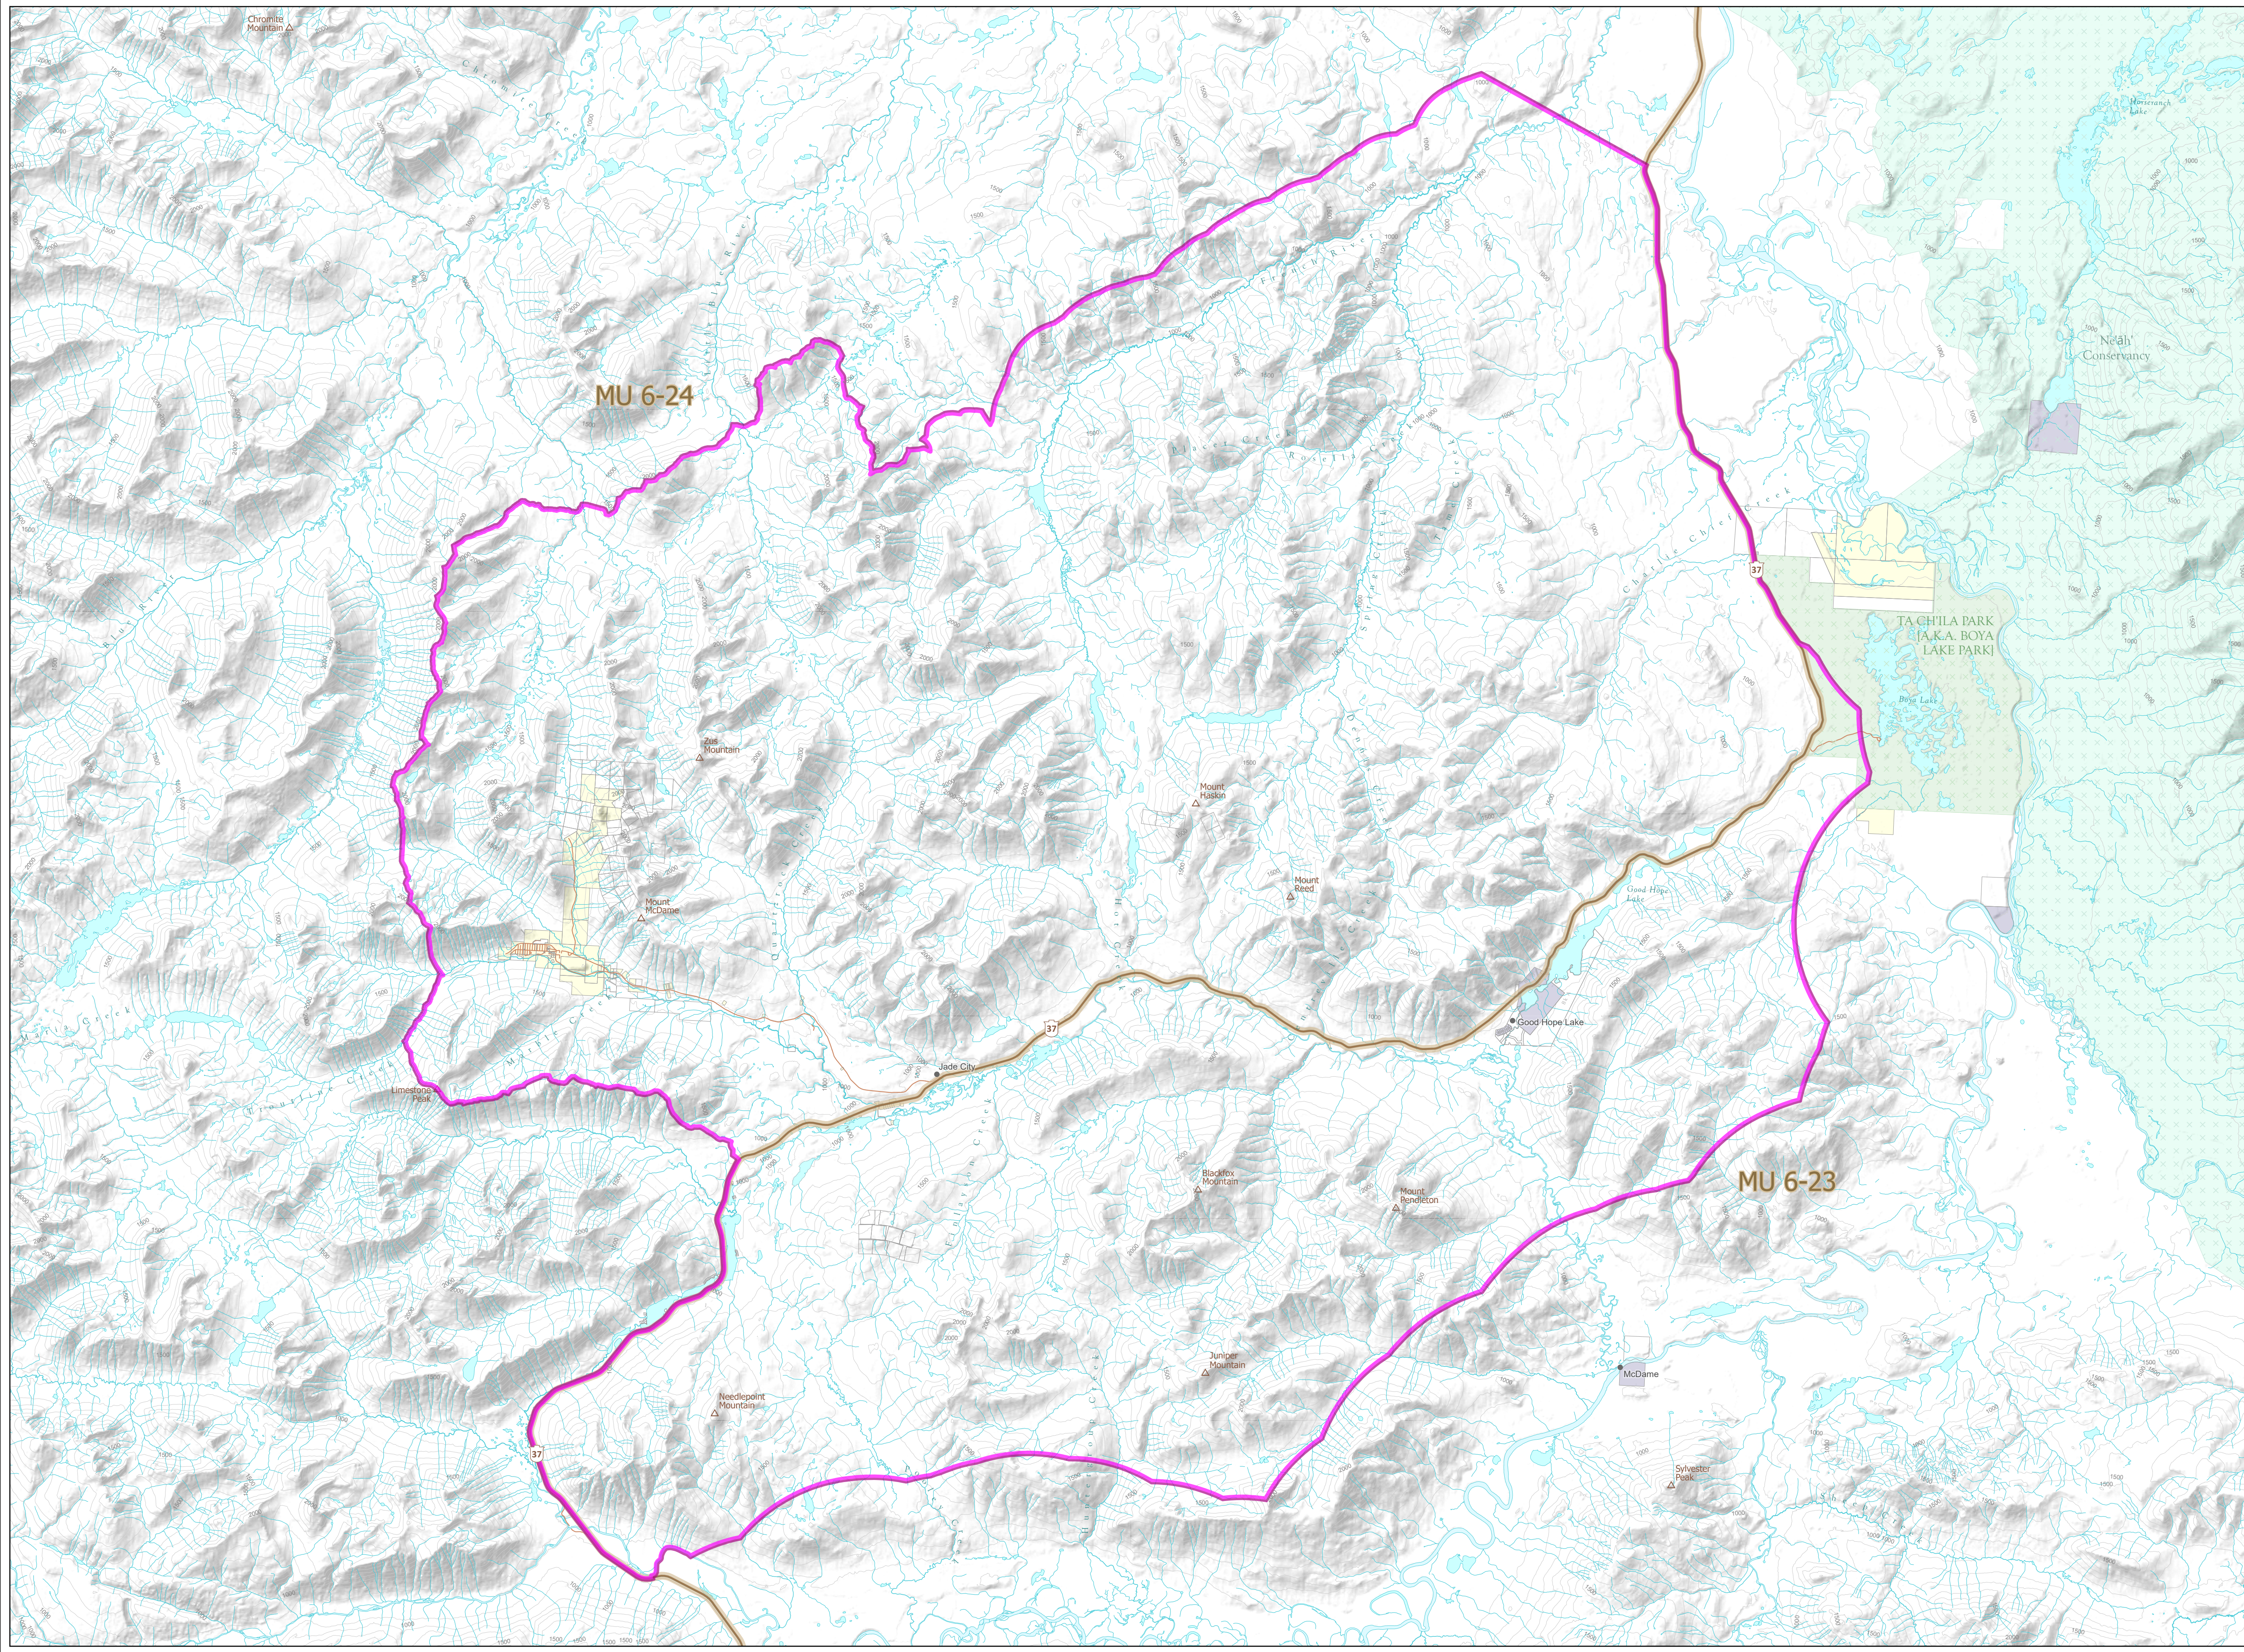

WILDLIFE ACT
LIMITED ENTRY HUNTING

2024
MOOSE
Zone A of 6-24, 6-23

- Limited Entry Hunting Area
- Wildlife Management Unit
- Indian Reserve
- Provincial Park / Protected Area / Ecological Reserve
- Conservancy
- Private Land *