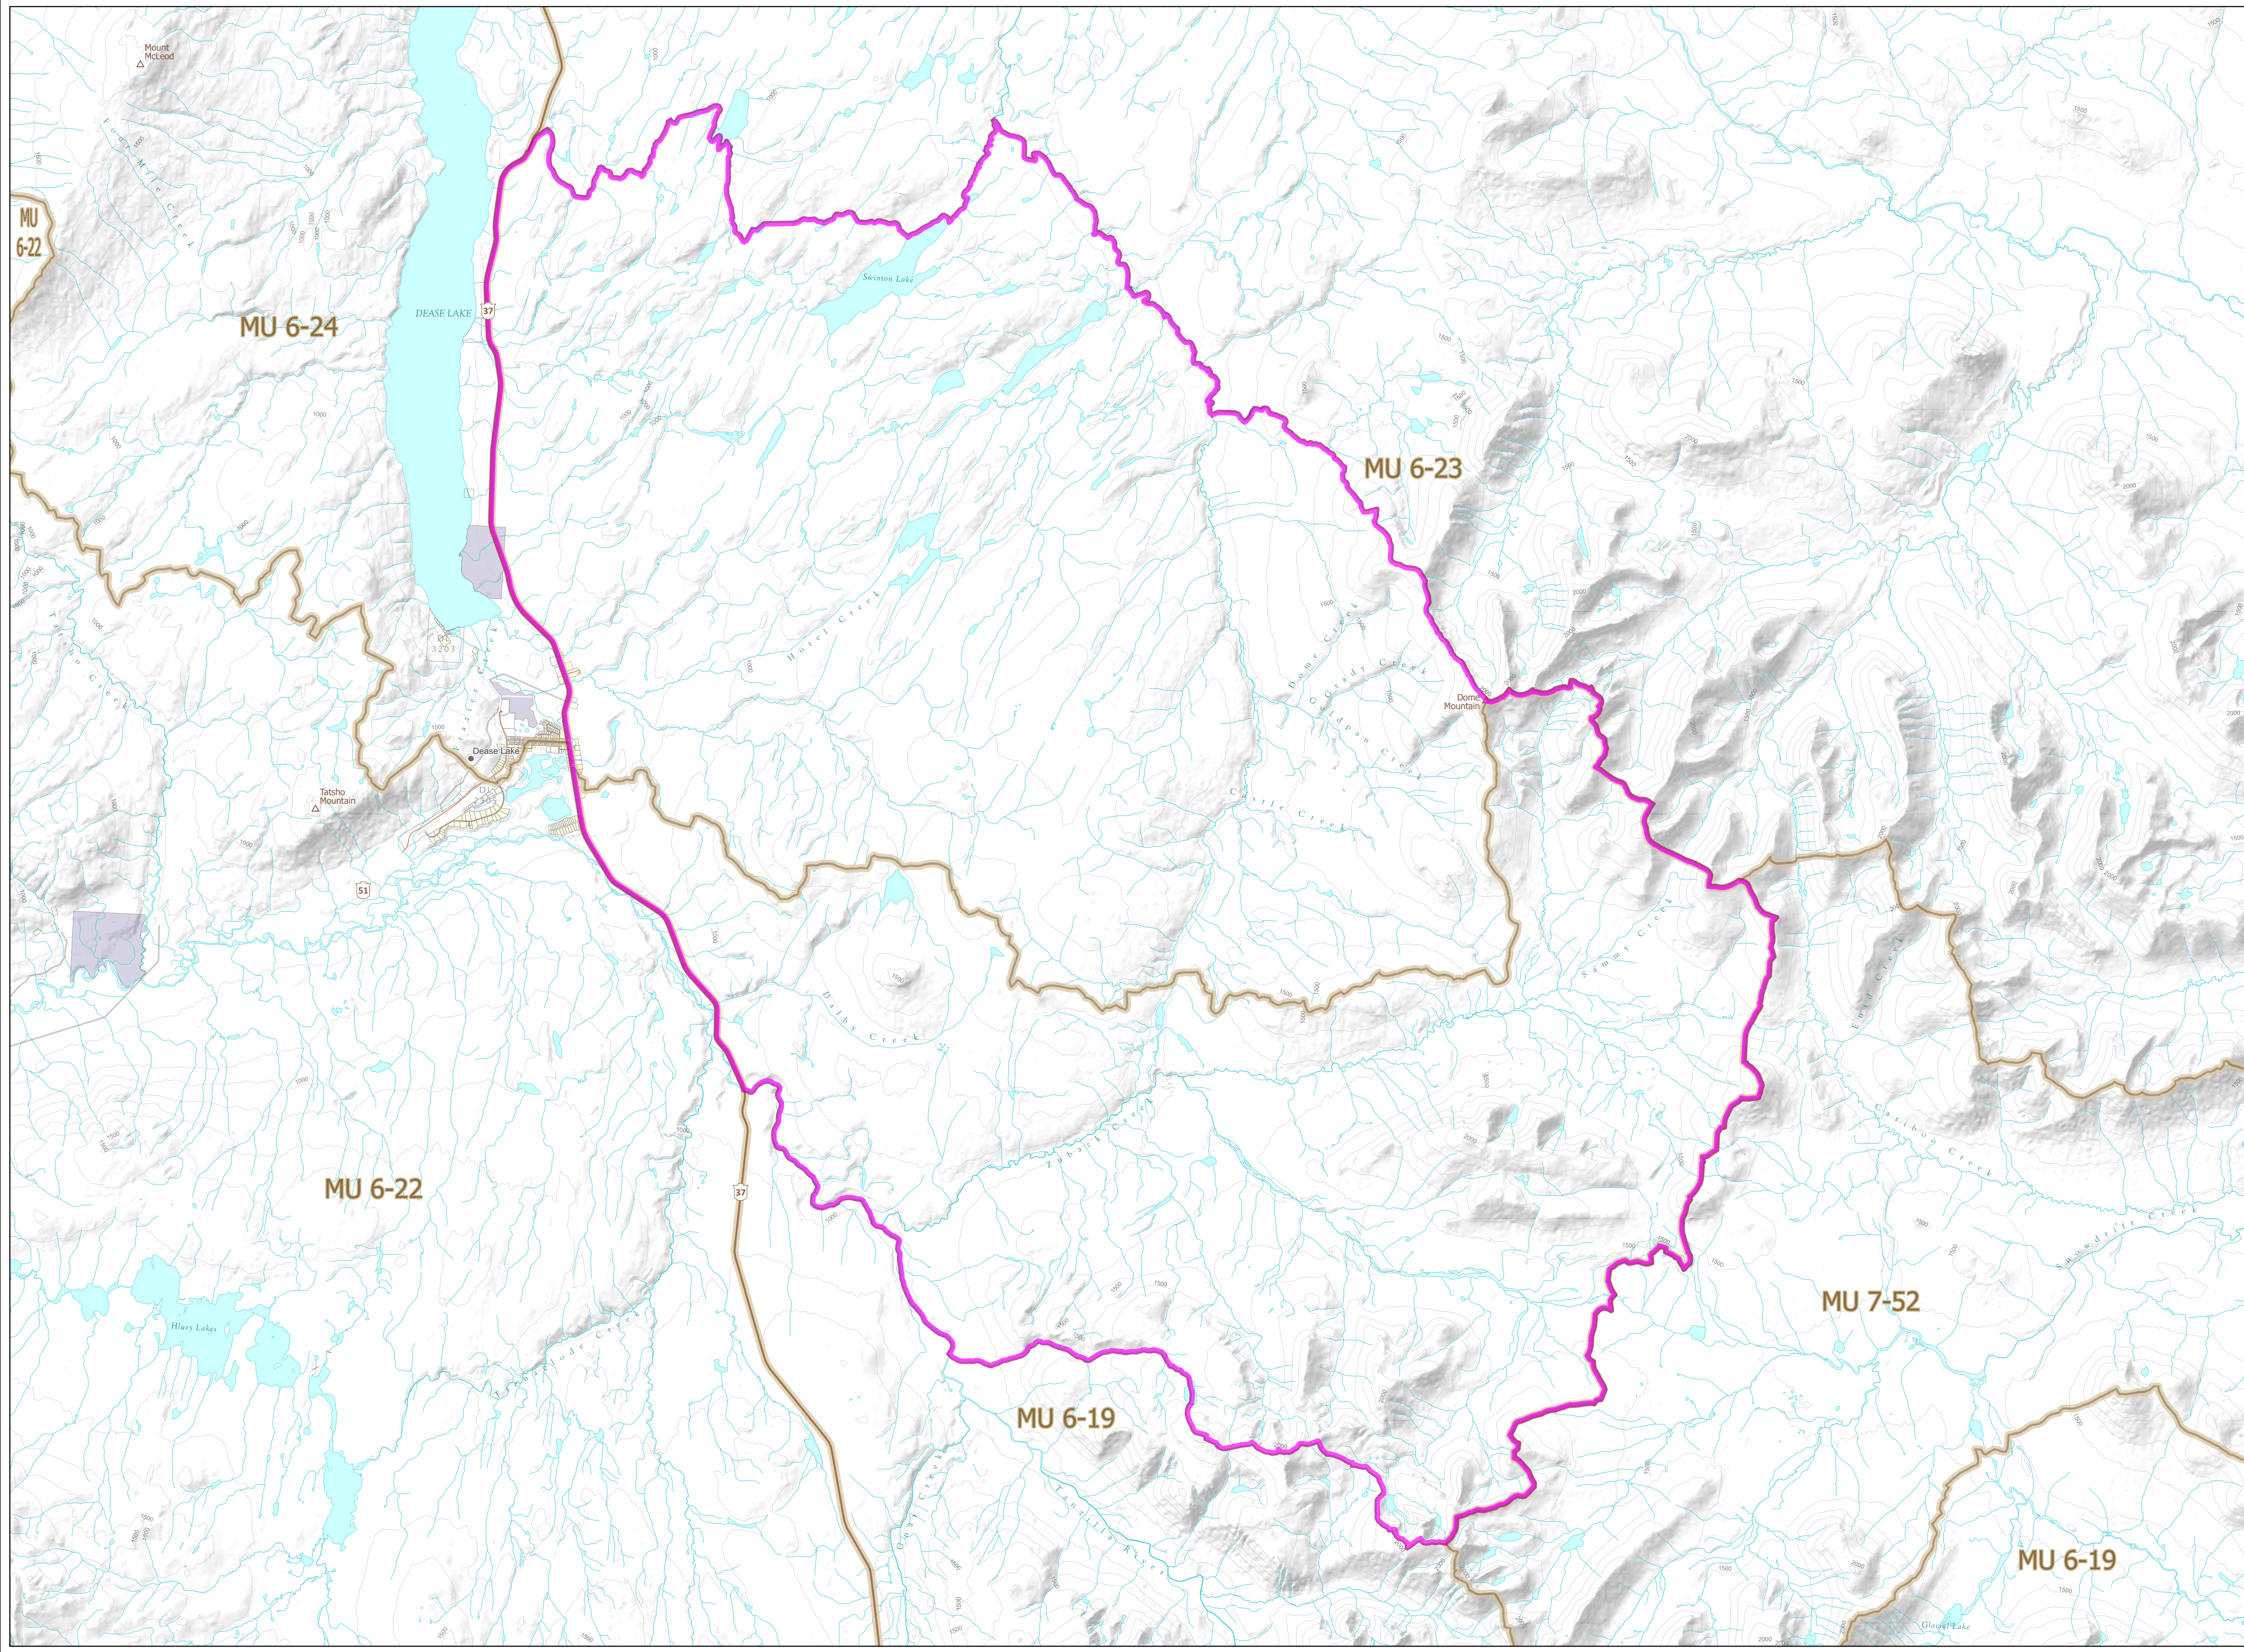

WILDLIFE ACT
LIMITED ENTRY HUNTING
2024
MOOSE
Zone C of 6-23, 6-19

- Limited Entry Hunting Area
- Wildlife Management Unit
- Indian Reserve
- Private Land *