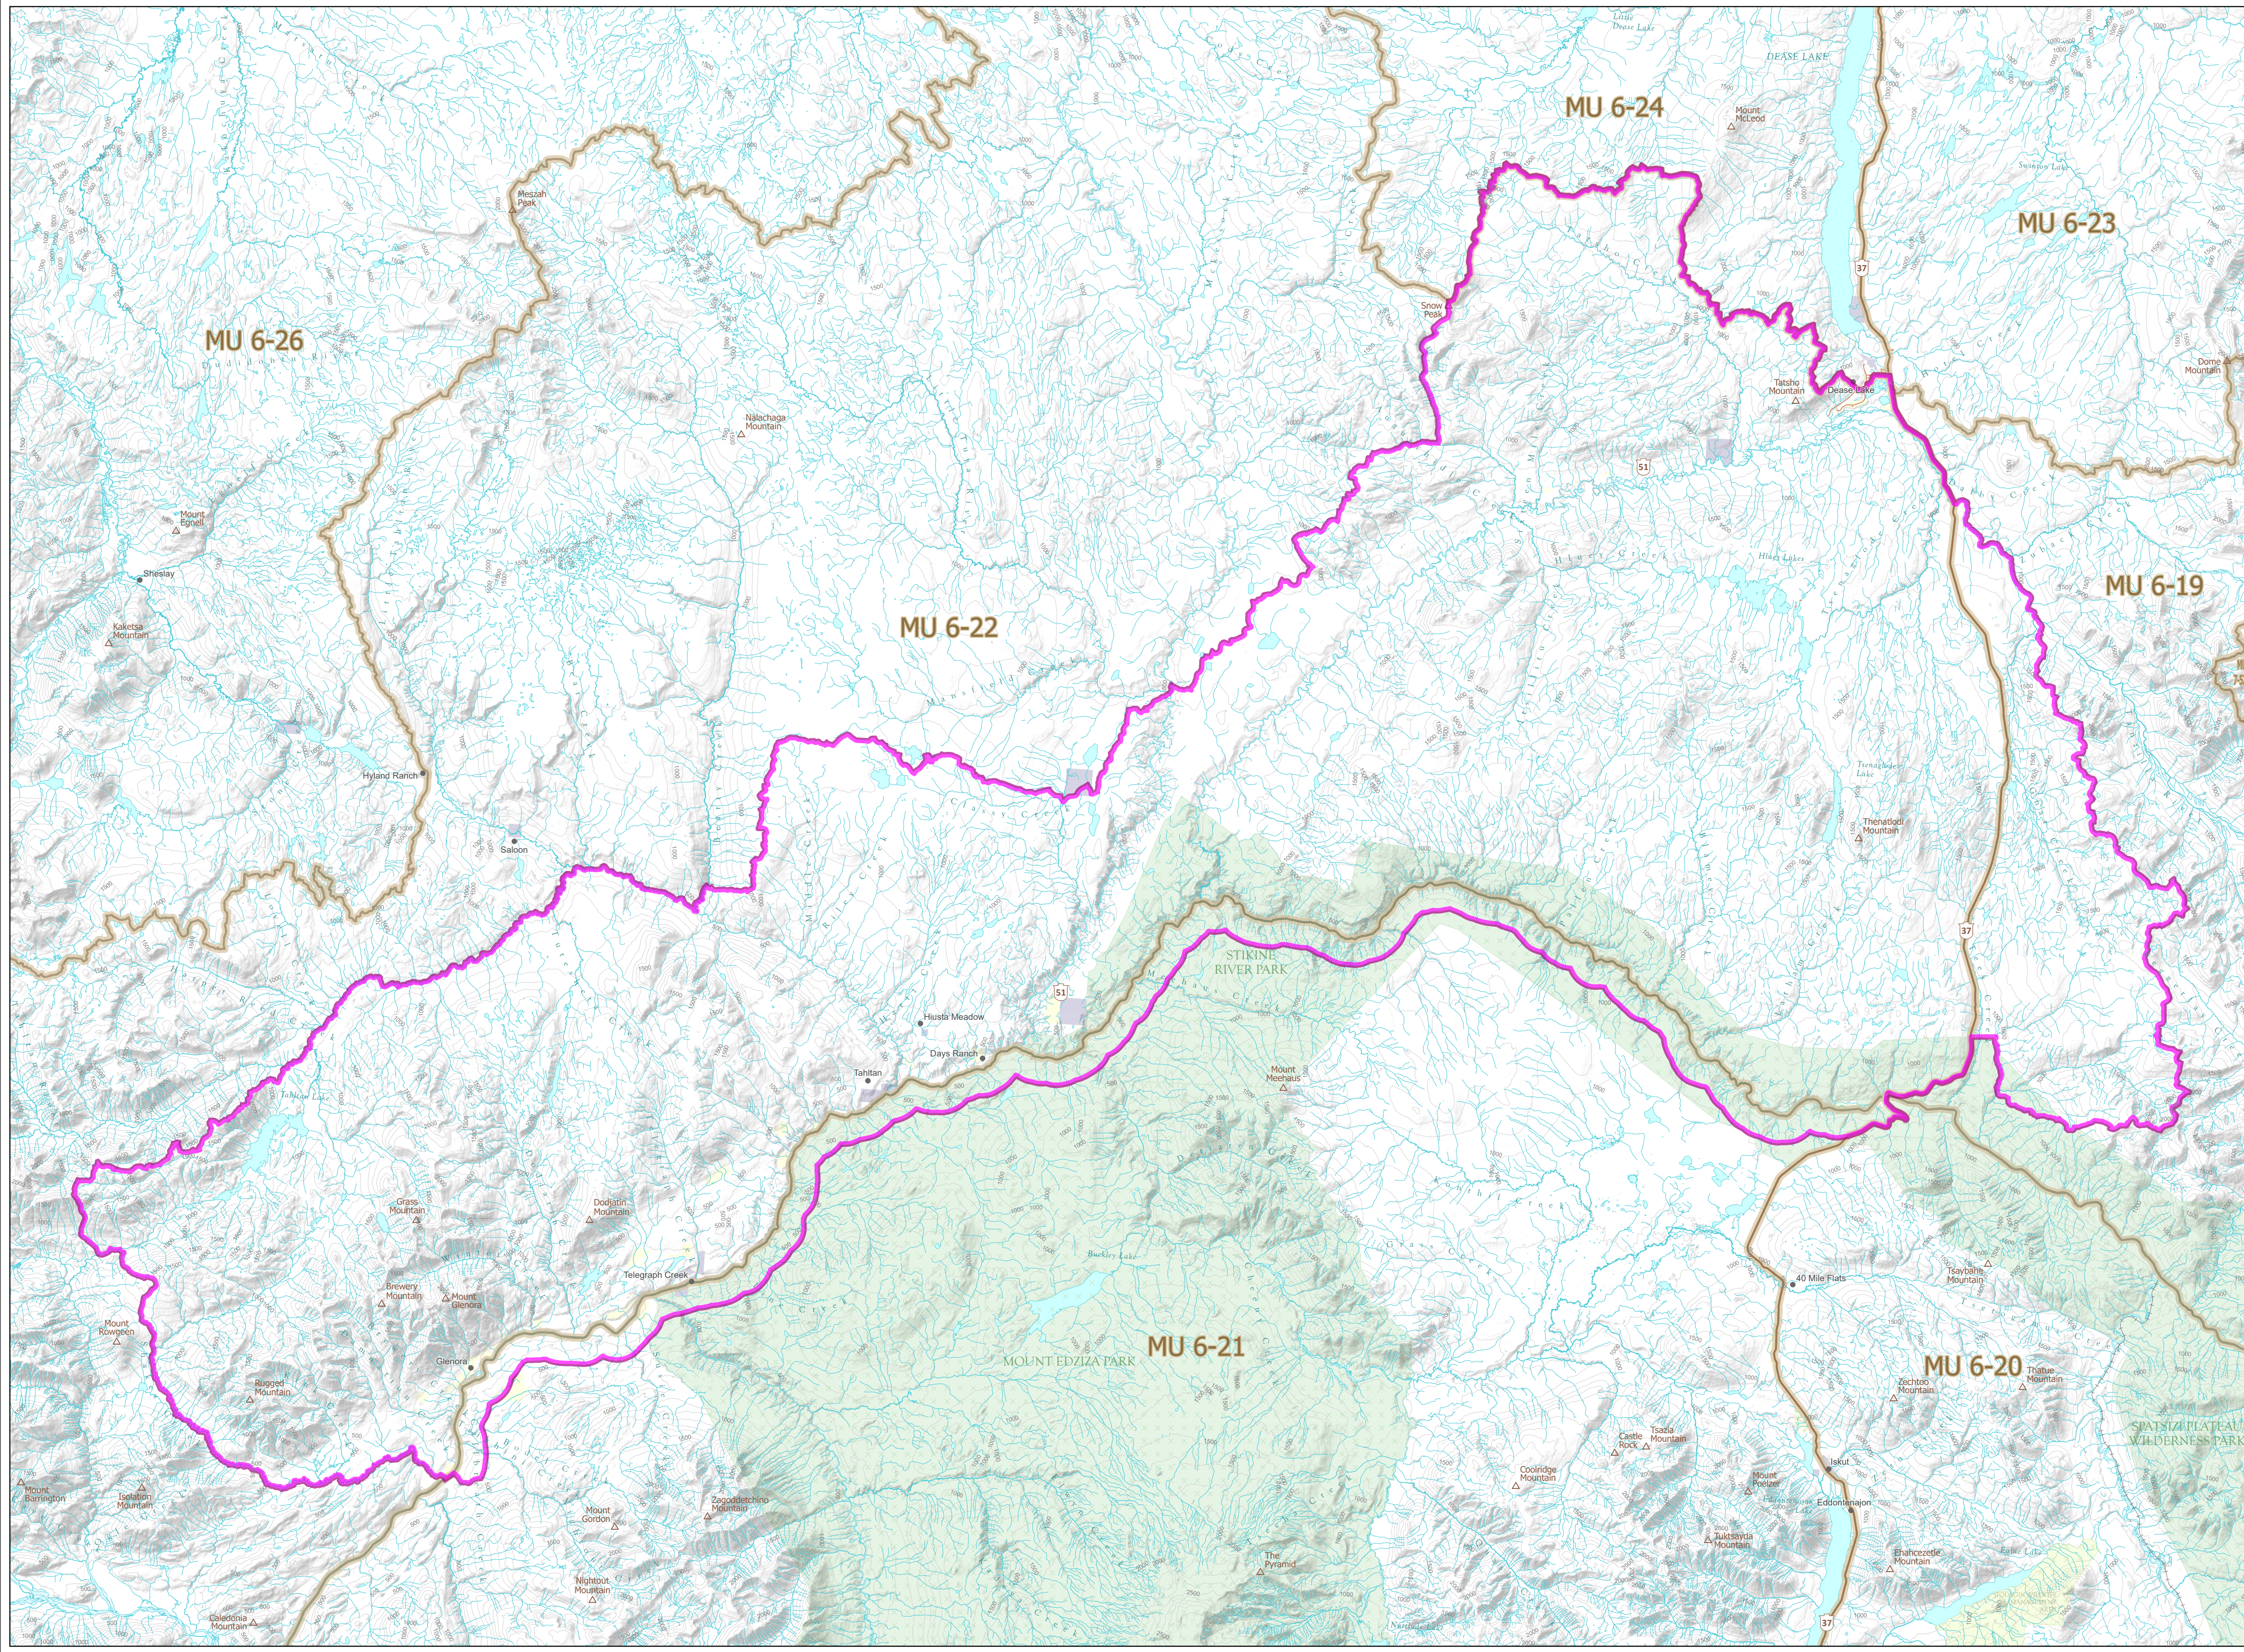

WILDLIFE ACT
LIMITED ENTRY HUNTING

2024
MOOSE
Zone A of 6-22, 6-19, 6-21

- Limited Entry Hunting Area
- Wildlife Management Unit
- Indian Reserve
- Provincial Park / Protected Area / Ecological Reserve
- Wildlife Management Area / Conservation Area
- Private Land *