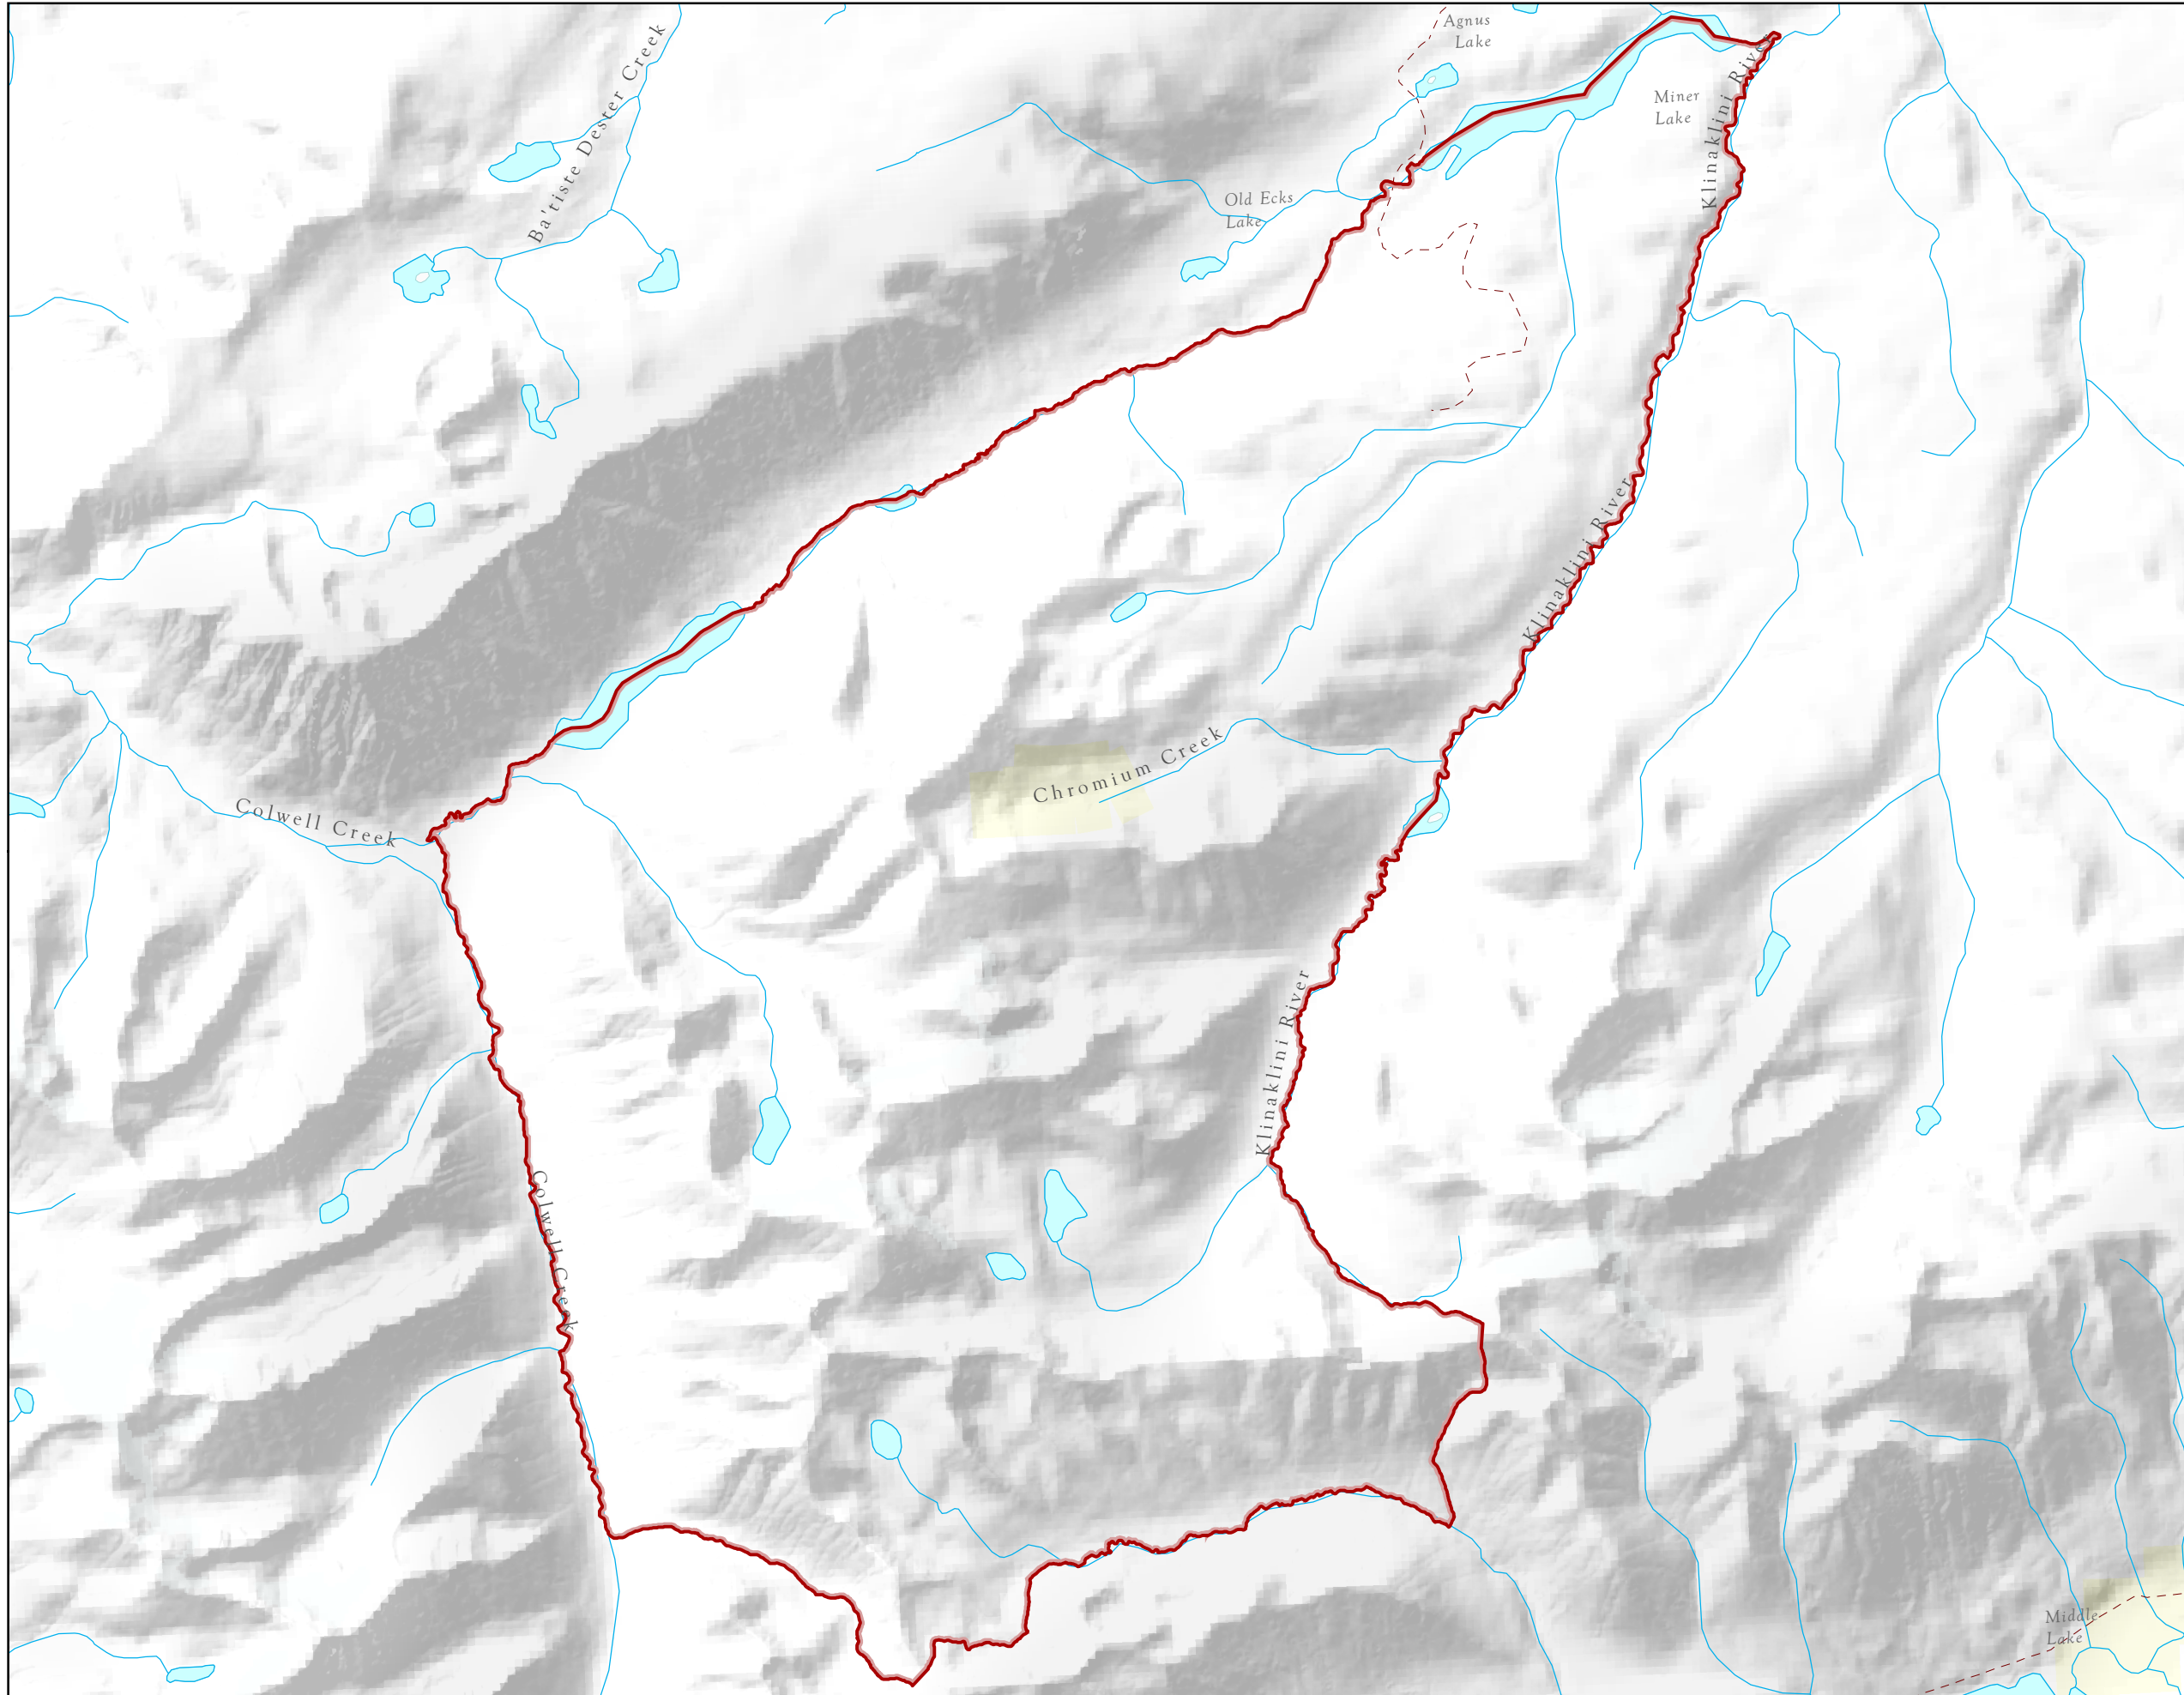

# Limited Entry Hunting 2018/2019 Mountain Goat Zone A of 5-06

-  LEH Zone A of 5-06
-  Parks and Protected Areas
-  Municipality
-  Indian Reserve
-  Surveyed Land  
(May Contain Private Land)

These maps represent LEH zone boundaries only. For other boundary information including, but not limited to, species closed areas, management unit boundaries, no hunting/shooting areas and motor vehicle restricted areas, refer to the appropriate regulations.

These maps are a georeferenced PDF so that it can be imported into mobile hardware such as a smartphone or tablet for viewing in third party applications.

Produced for: Fish and Wildlife Branch  
Produced by: GeoBC on 1/11/2018