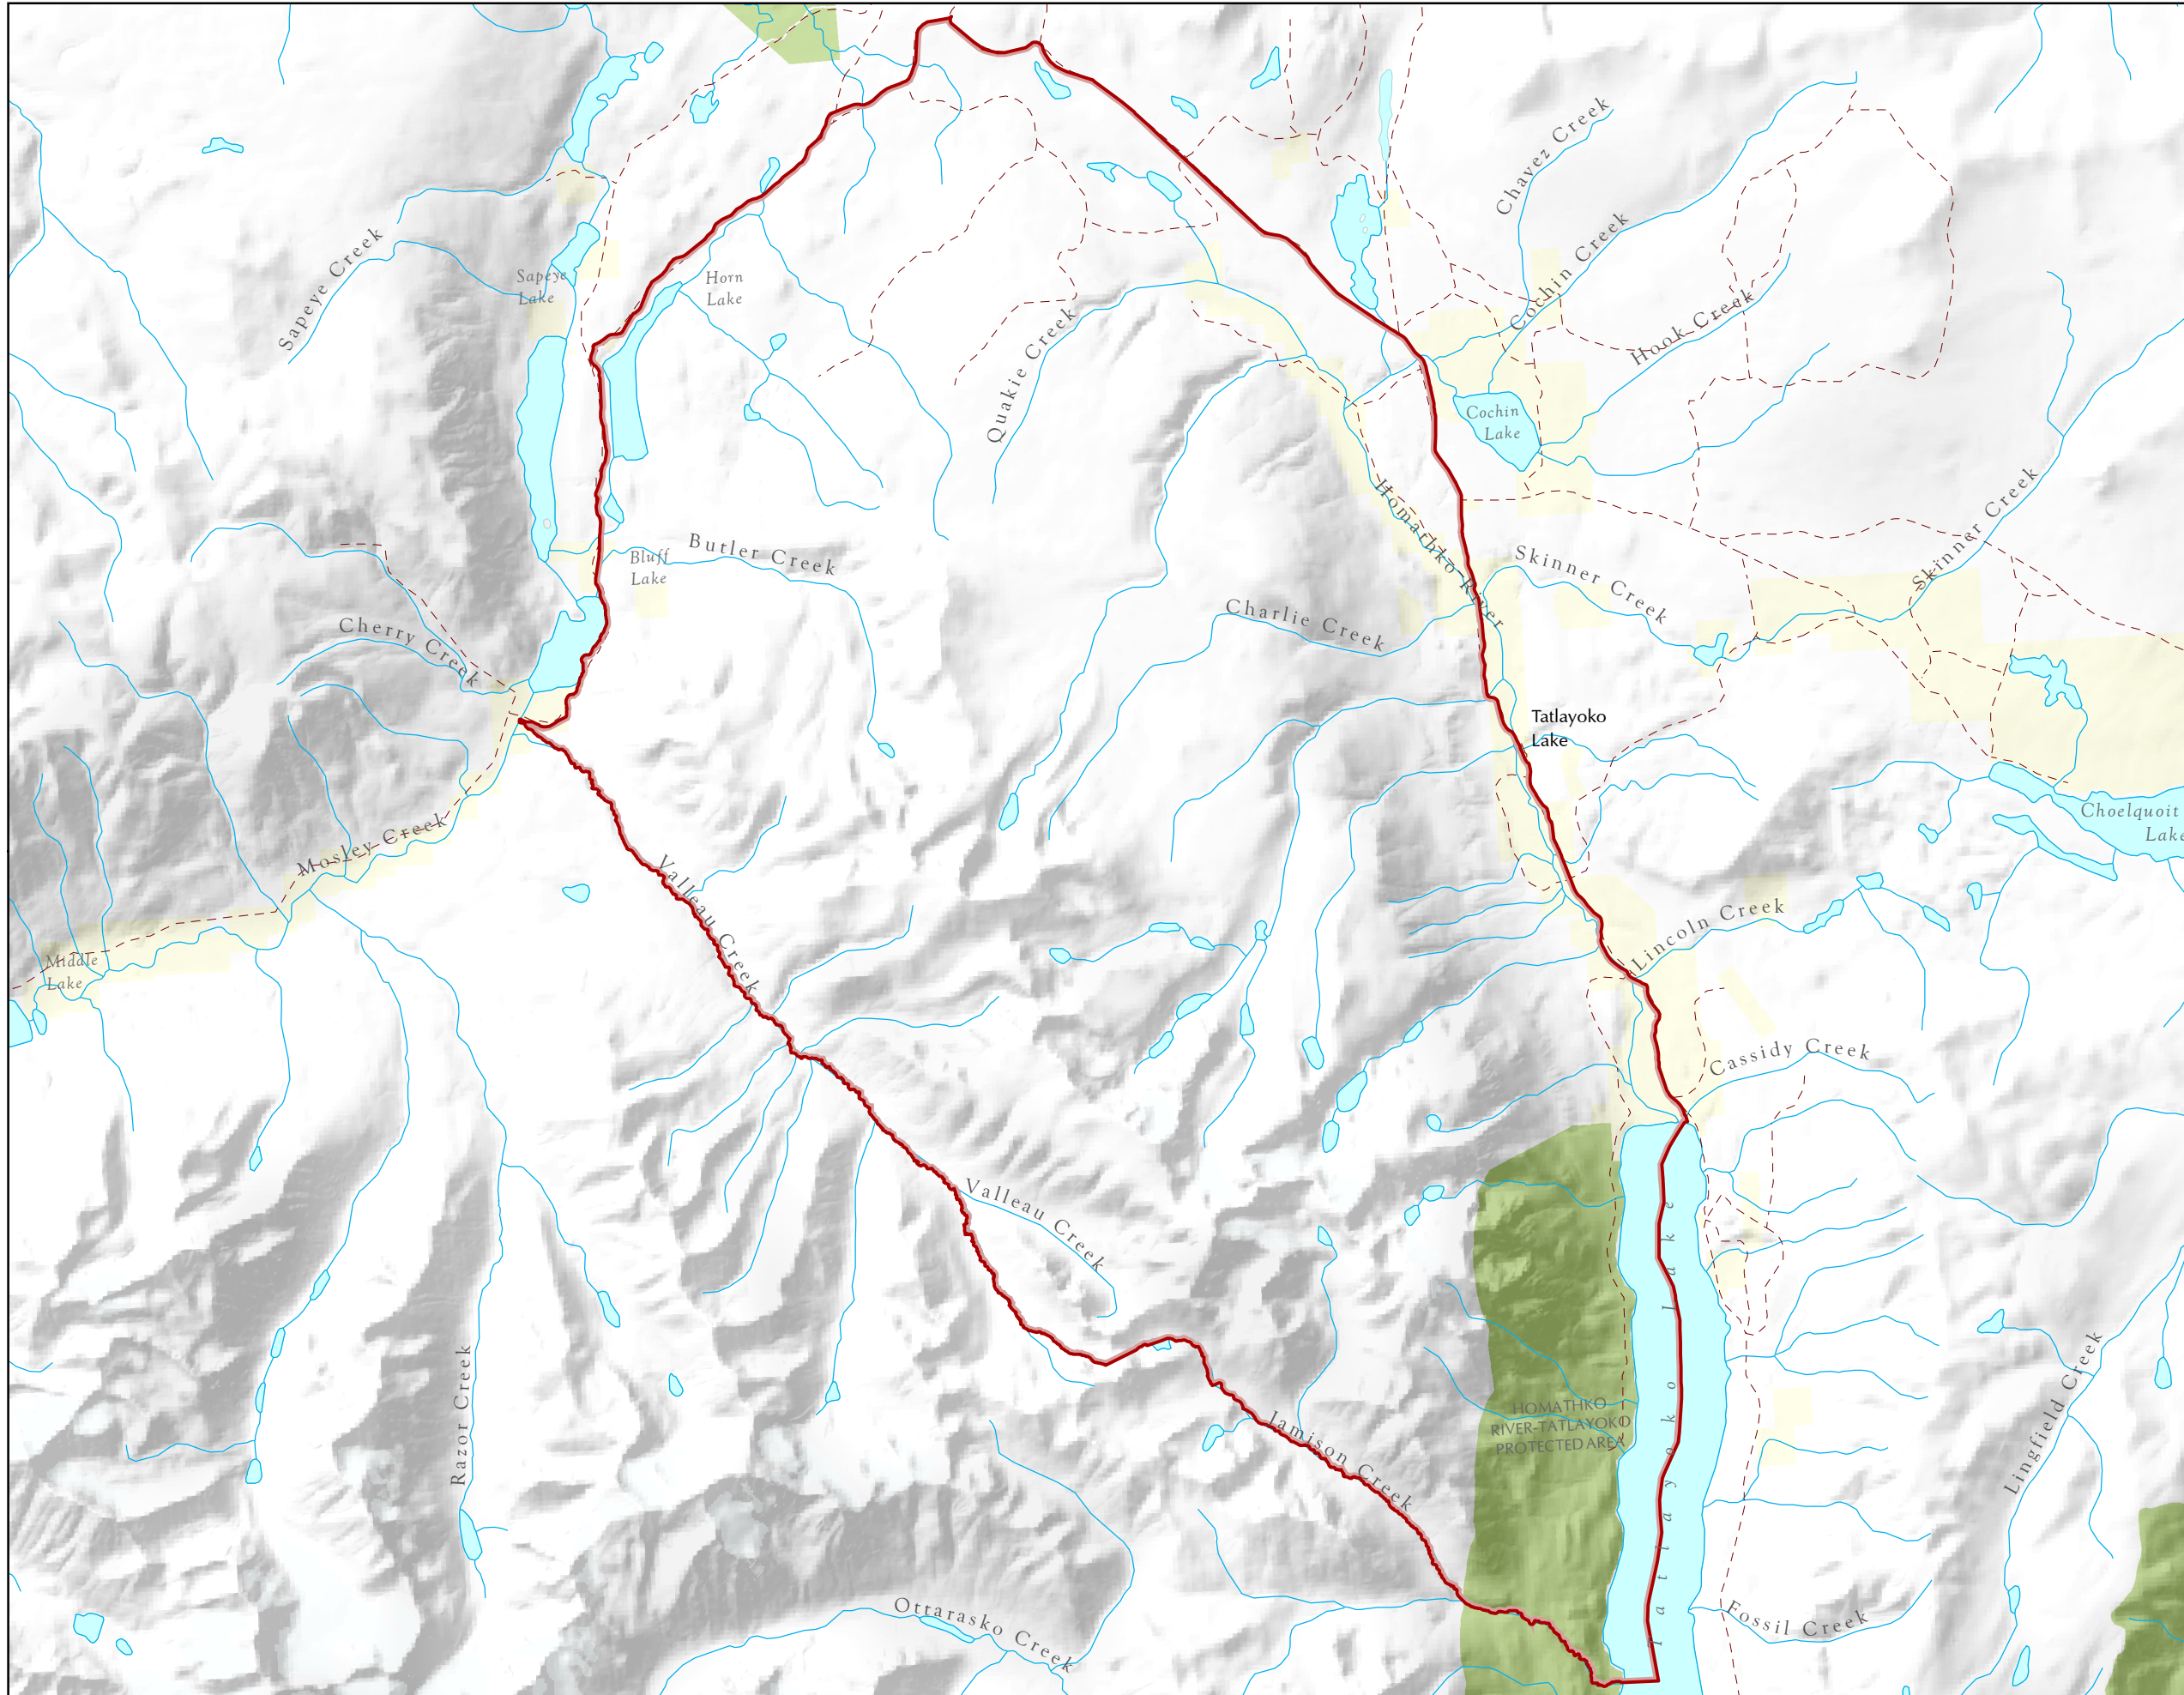

Limited Entry Hunting 2018/2019 Mountain Goat Zone B of 5-05

-  LEH Zone B of 5-05
-  Parks and Protected Areas
-  Municipality
-  Indian Reserve
-  Surveyed Land
(May Contain Private Land)

These maps represent LEH zone boundaries only. For other boundary information including, but not limited to, species closed areas, management unit boundaries, no hunting/shooting areas and motor vehicle restricted areas, refer to the appropriate regulations.

These maps are a georeferenced PDF so that it can be imported into mobile hardware such as a smartphone or tablet for viewing in third party applications.

Produced for: Fish and Wildlife Branch
Produced by: GeoBC on 1/11/2018