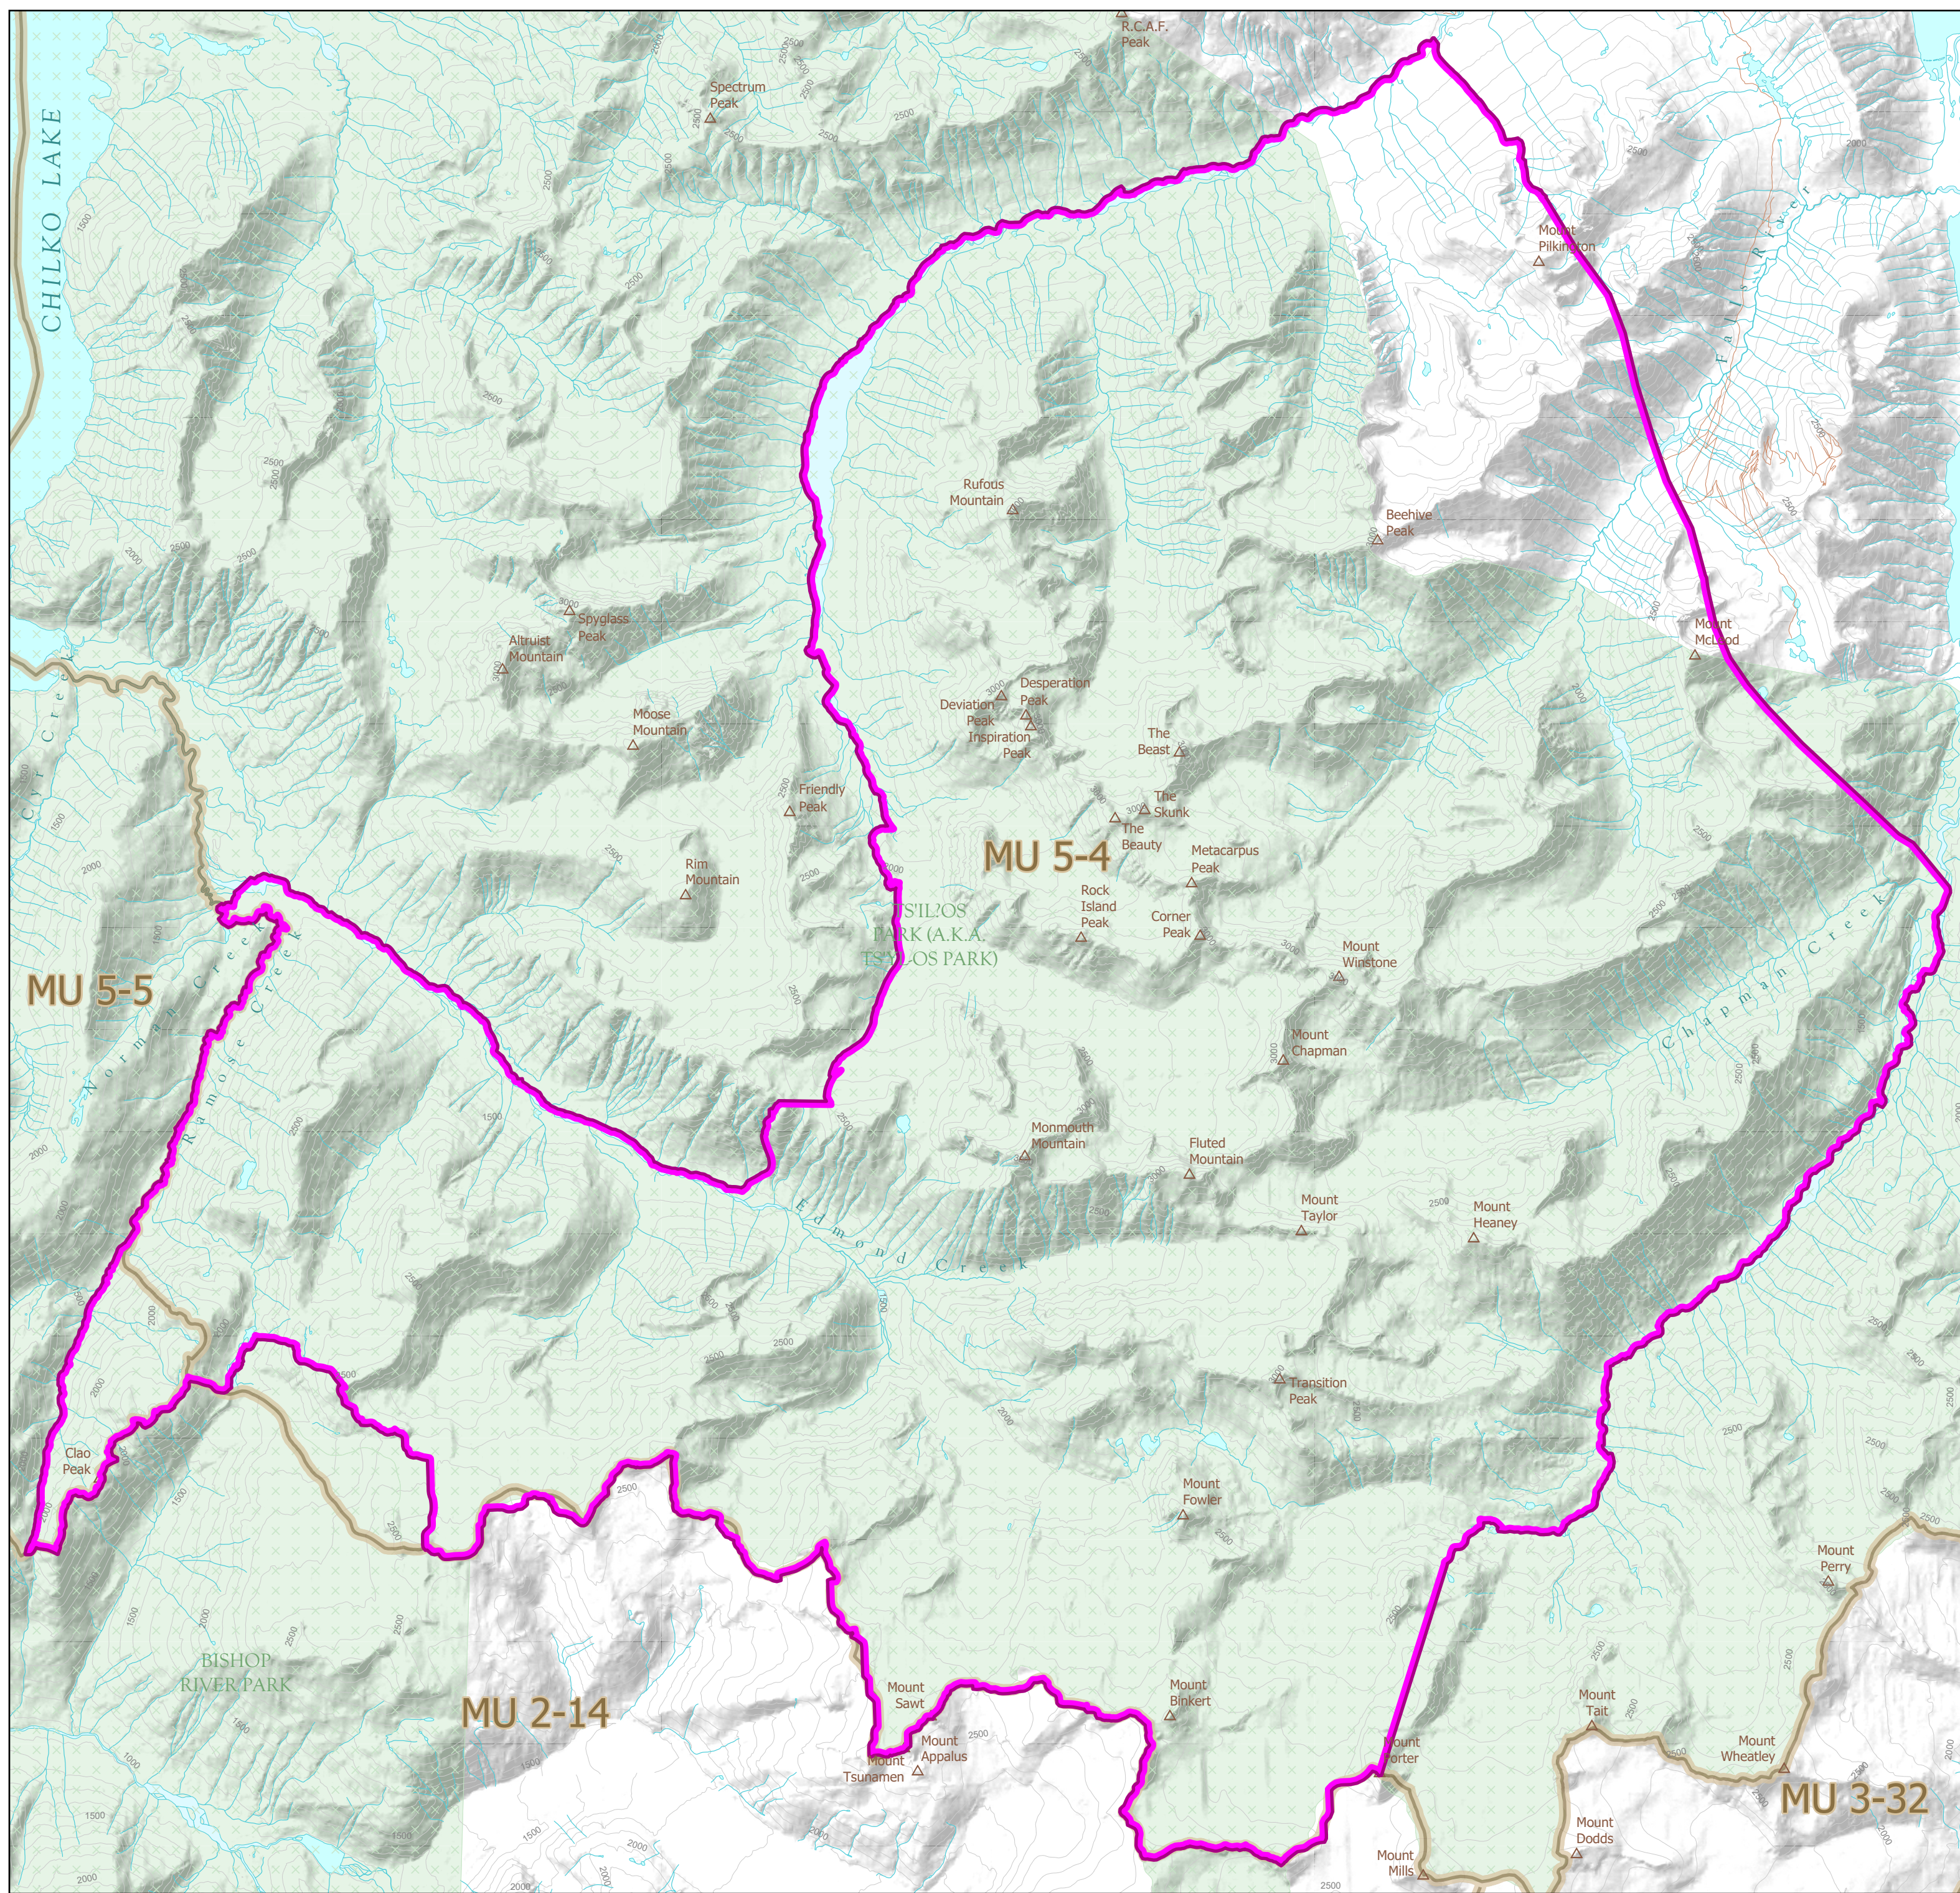

**WILDLIFE ACT
LIMITED ENTRY HUNTING
2020
MOUNTAIN GOAT
Zone H of 54**

-  Limited Entry Hunting
-  Wildlife Management Unit
-  Provincial Park / Protected Area / Ecological Reserve

These maps represent LEH zone boundaries only. For other boundary information including, but not limited to, species closed areas, management unit boundaries, no hunting/shooting areas and motor vehicle restricted areas, refer to the appropriate regulations.

These maps are a georeferenced PDF so that it can be imported into mobile hardware such as a smartphone or tablet for viewing in third party applications.

Intended plot size for this map is 22x17 inches

Produced for: Wildlife and Habitat Branch
Produced by: GeoBC on 2020/01/08