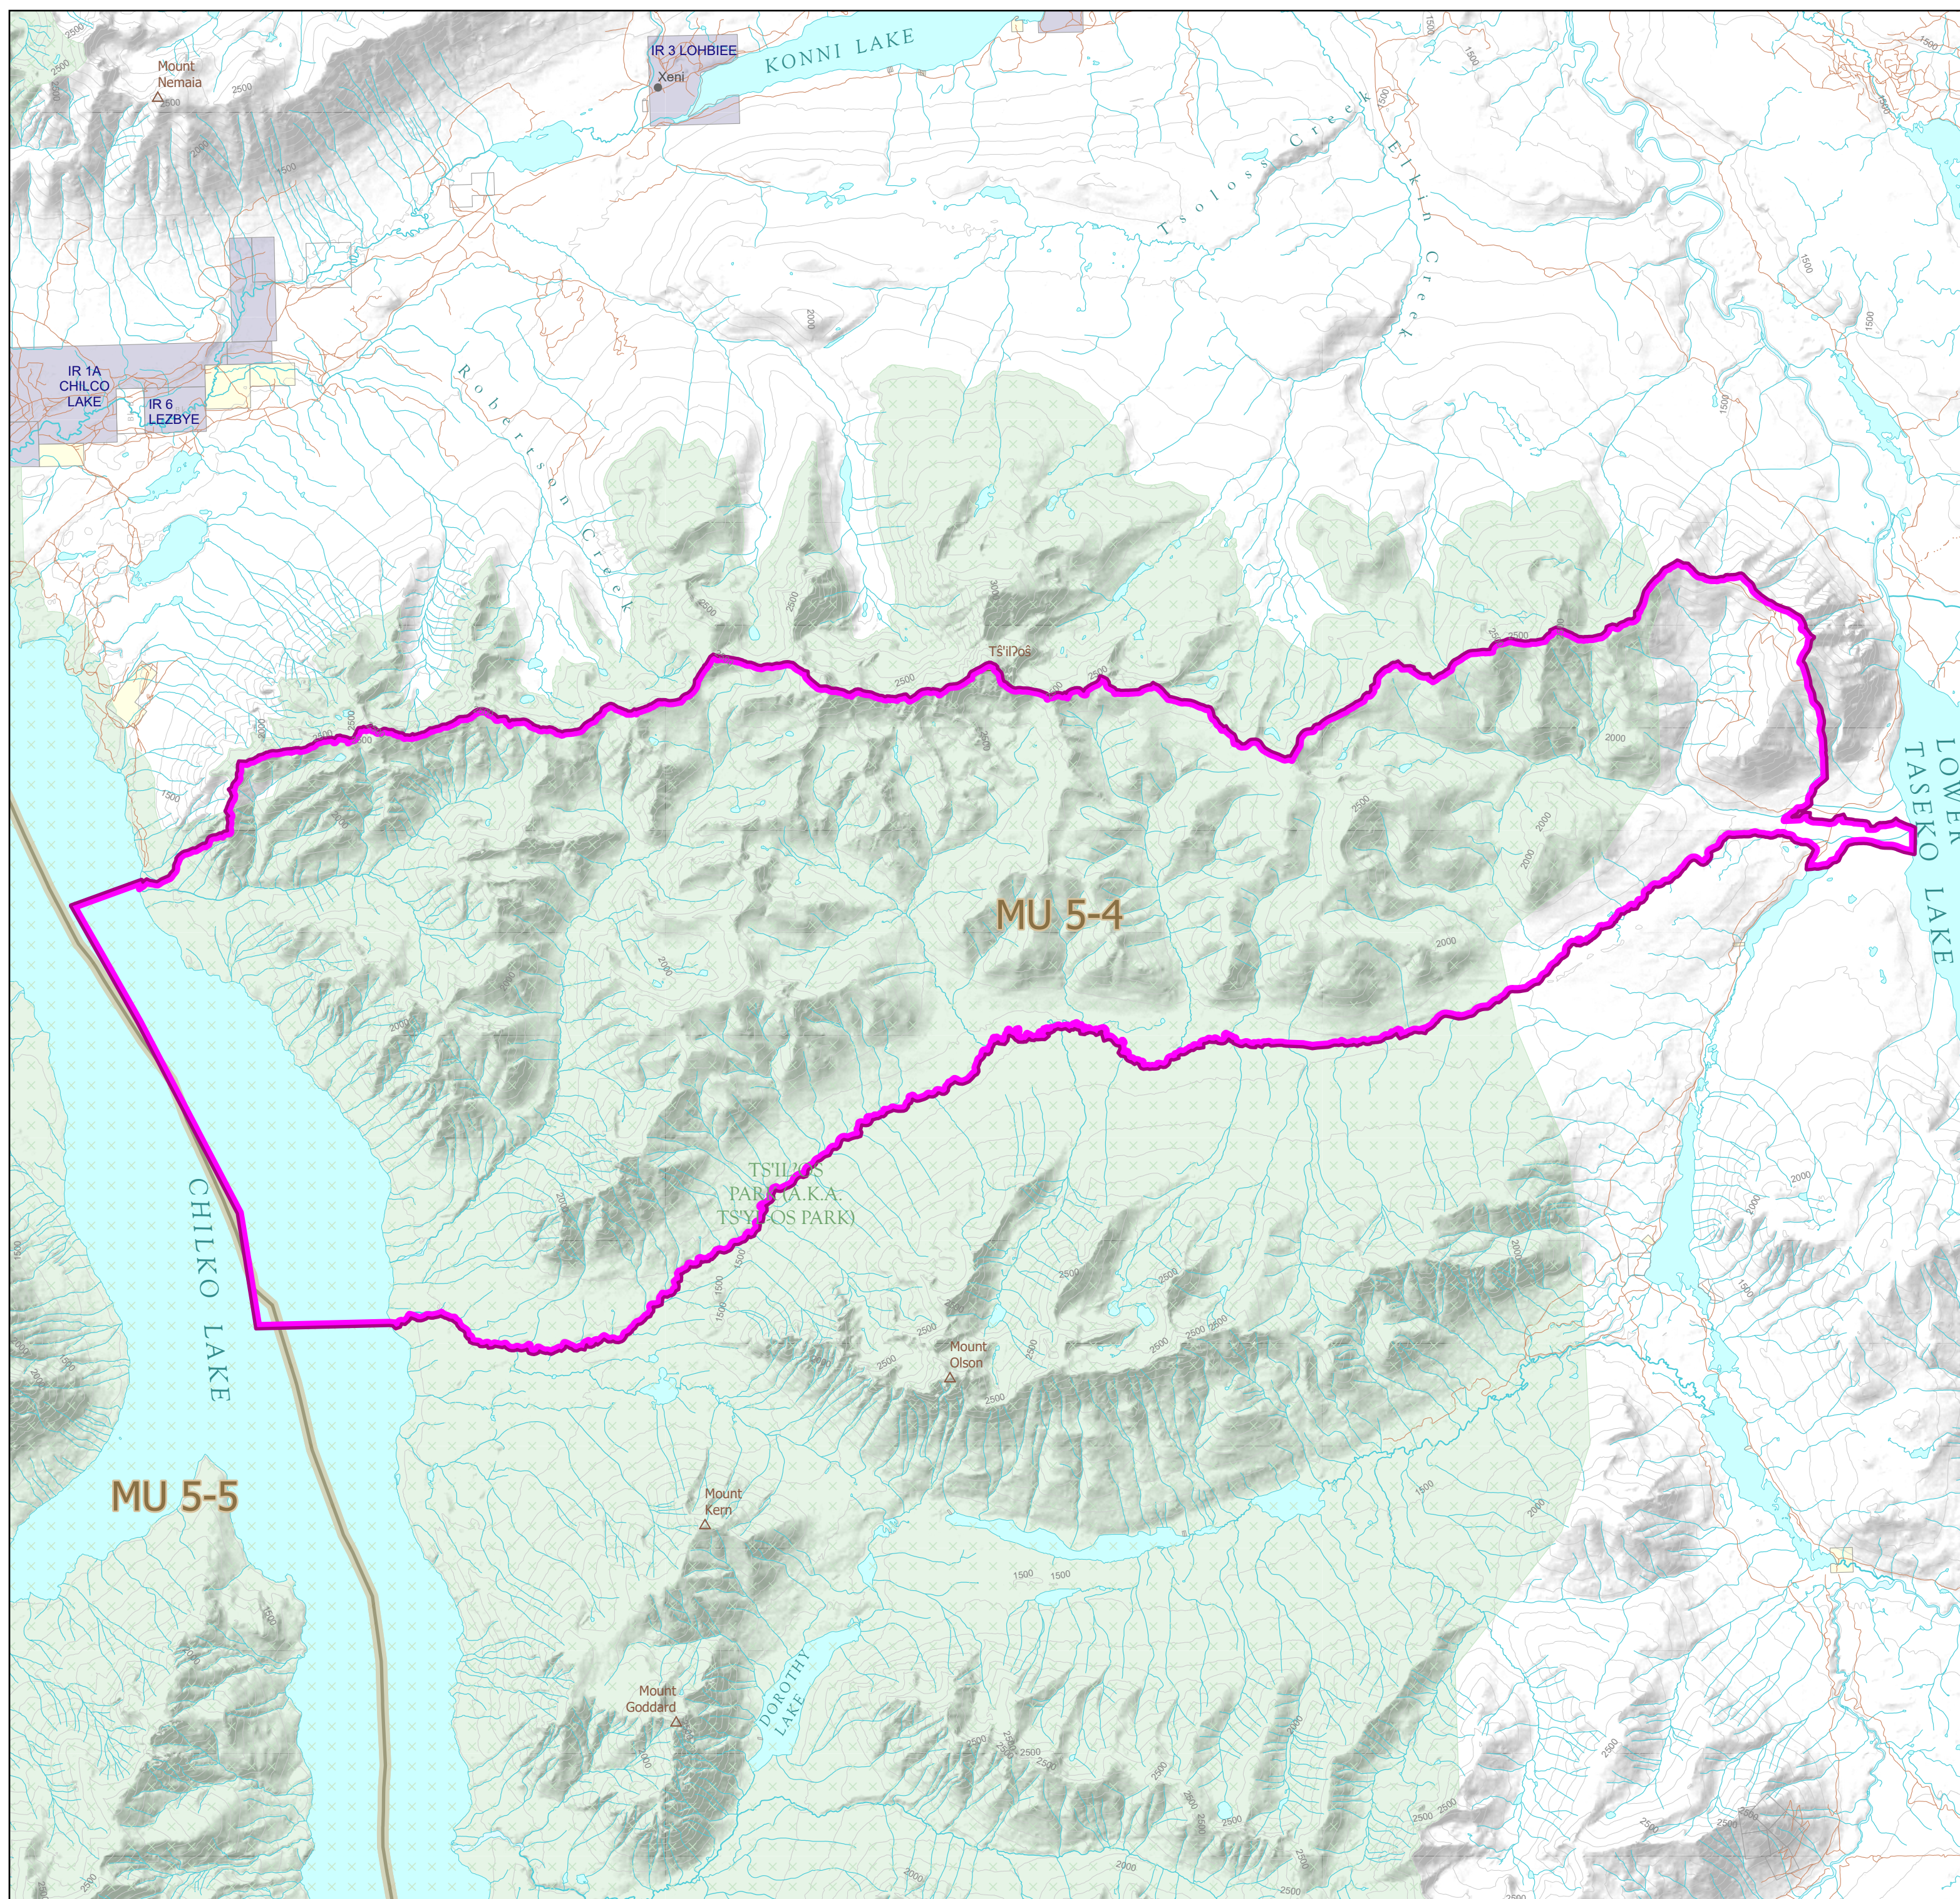

**WILDLIFE ACT
LIMITED ENTRY HUNTING
2020
MOUNTAIN GOAT
Zone B of 5-4**

- Limited Entry Hunting
- Wildlife Management Unit
- Indian Reserve
- Private Land *
- Provincial Park / Protected Area / Ecological Reserve

These maps represent LEH zone boundaries only. For other boundary information including, but not limited to, species closed areas, management unit boundaries, no hunting/shooting areas and motor vehicle restricted areas, refer to the appropriate regulations.

These maps are a georeferenced PDF so that it can be imported into mobile hardware such as a smartphone or tablet for viewing in third party applications.

Intended plot size for this map is 22x17 inches

Produced for: Wildlife and Habitat Branch
Produced by: GeoBC on 2020/01/08

BRITISH COLUMBIA