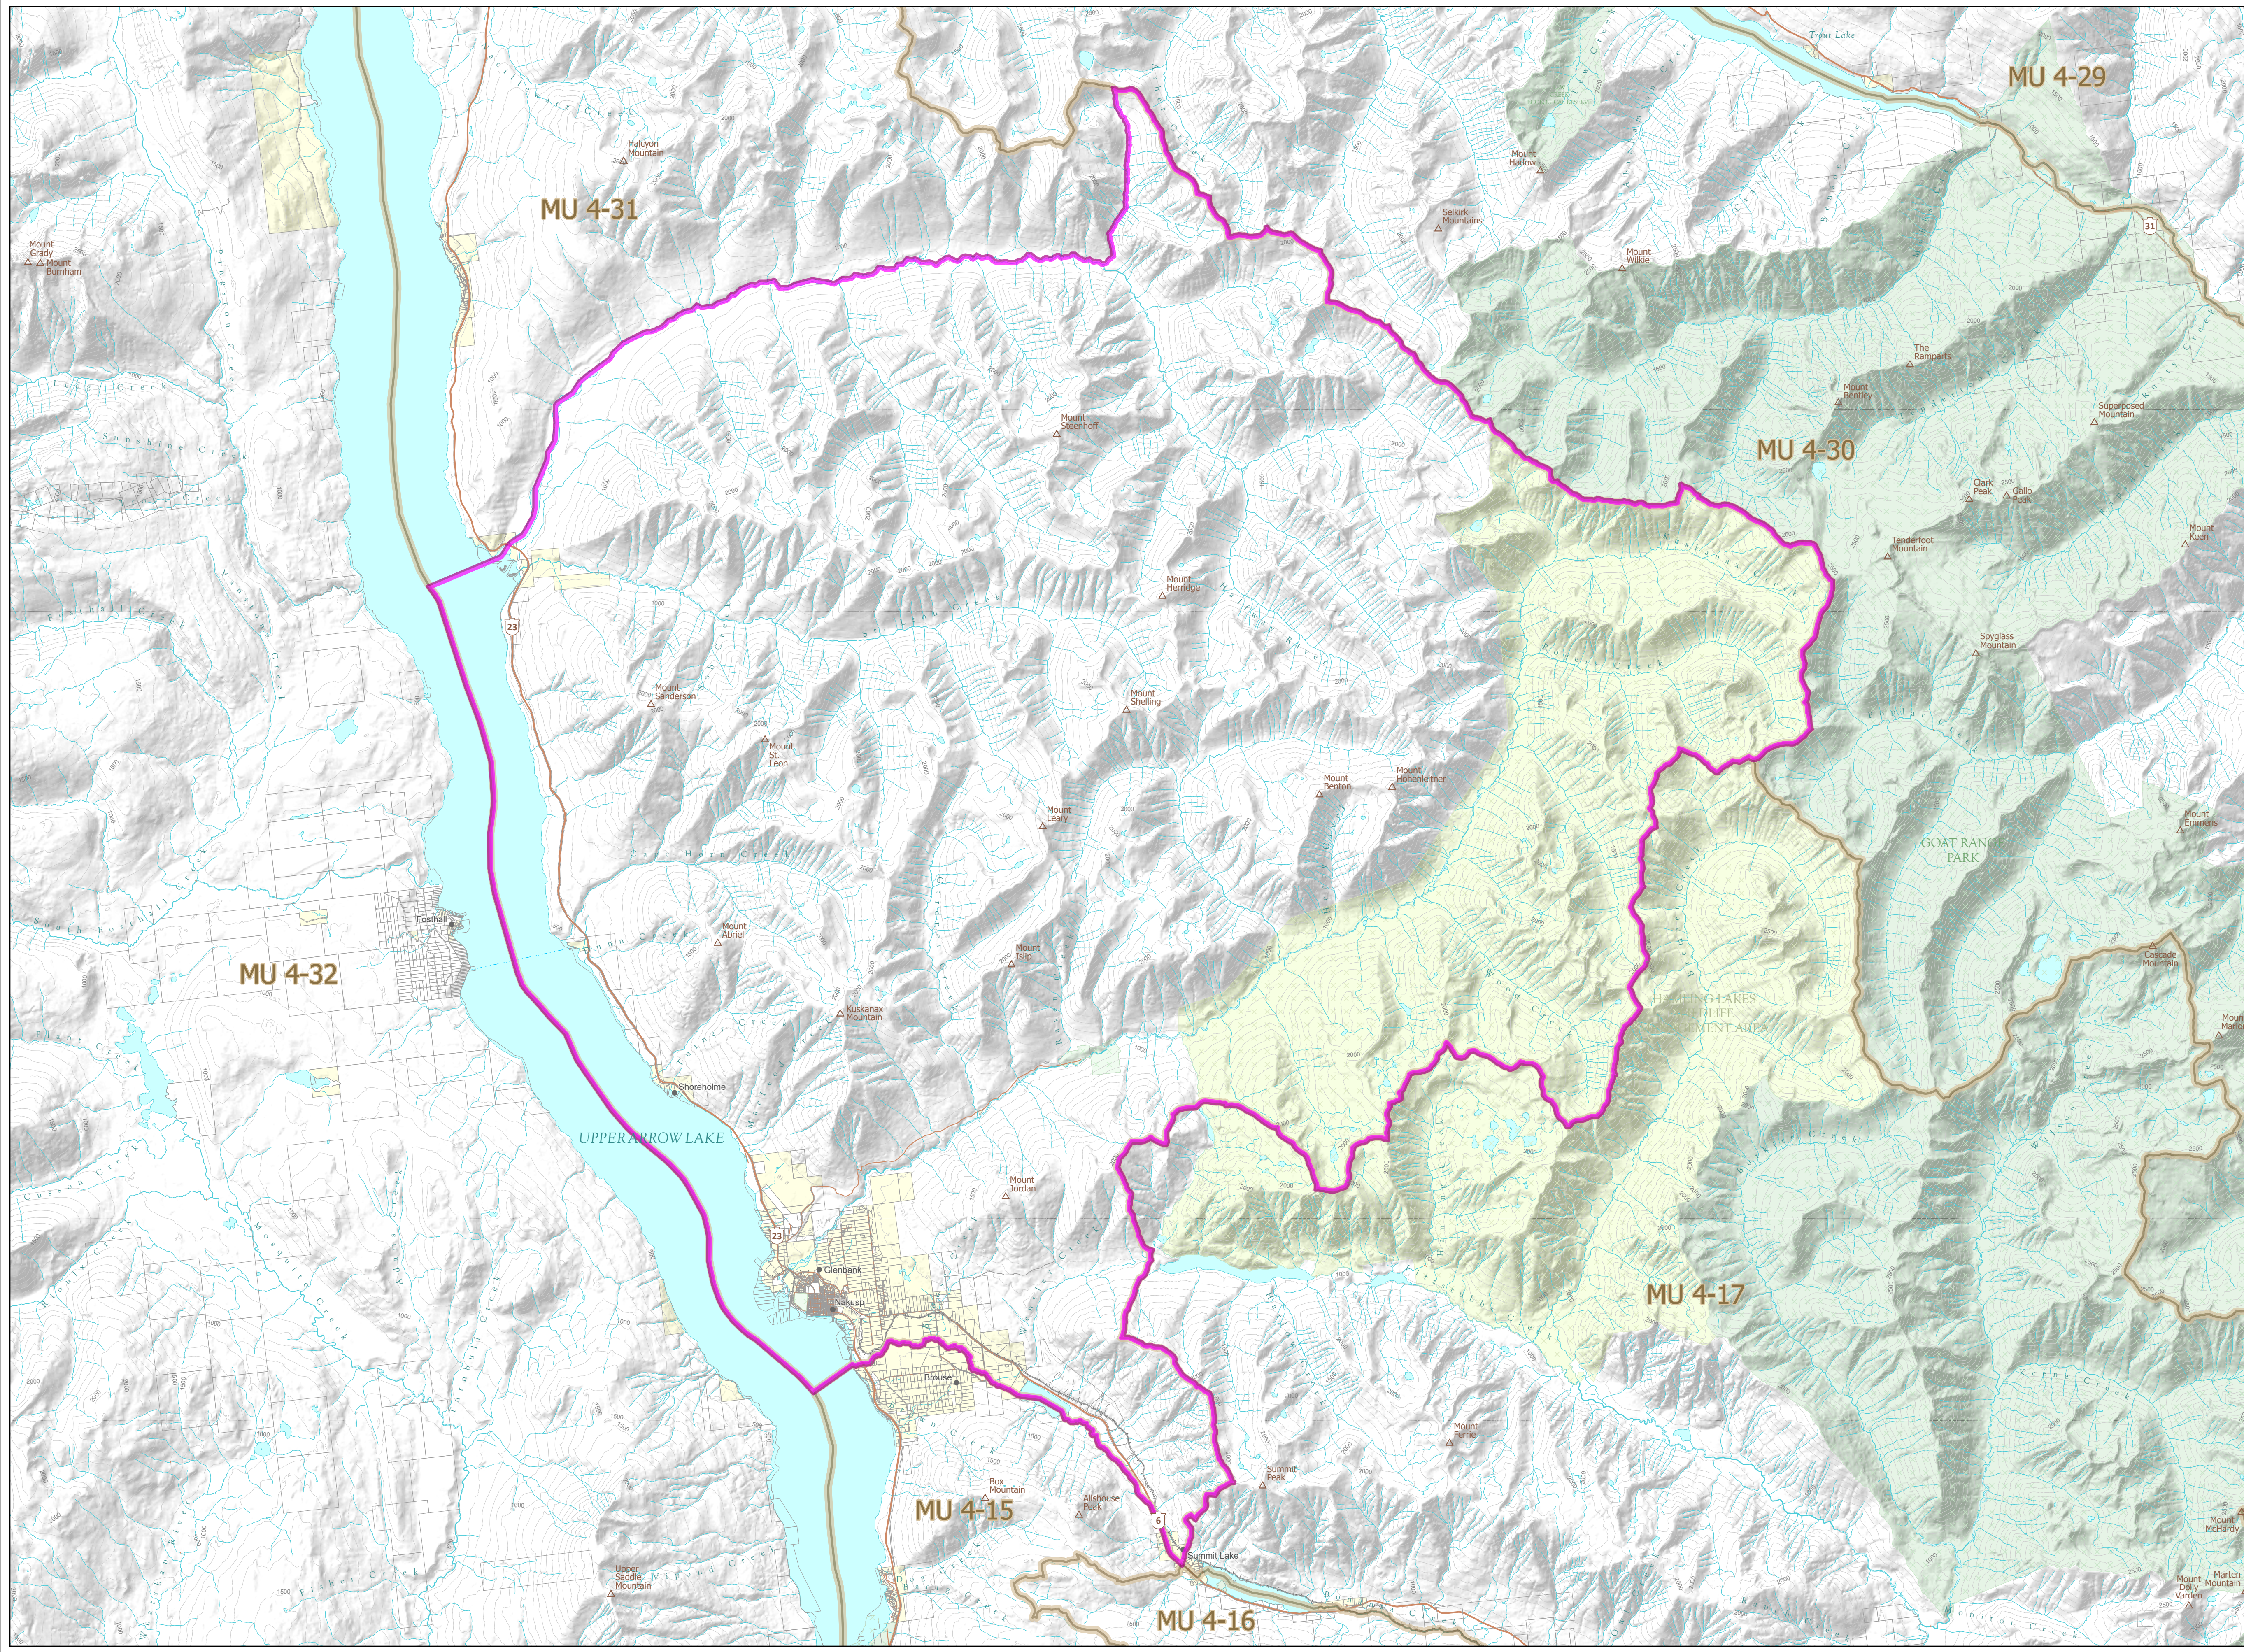

WILDLIFE ACT
LIMITED ENTRY HUNTING
2024
MOUNTAIN GOAT
Zone A of 4-31