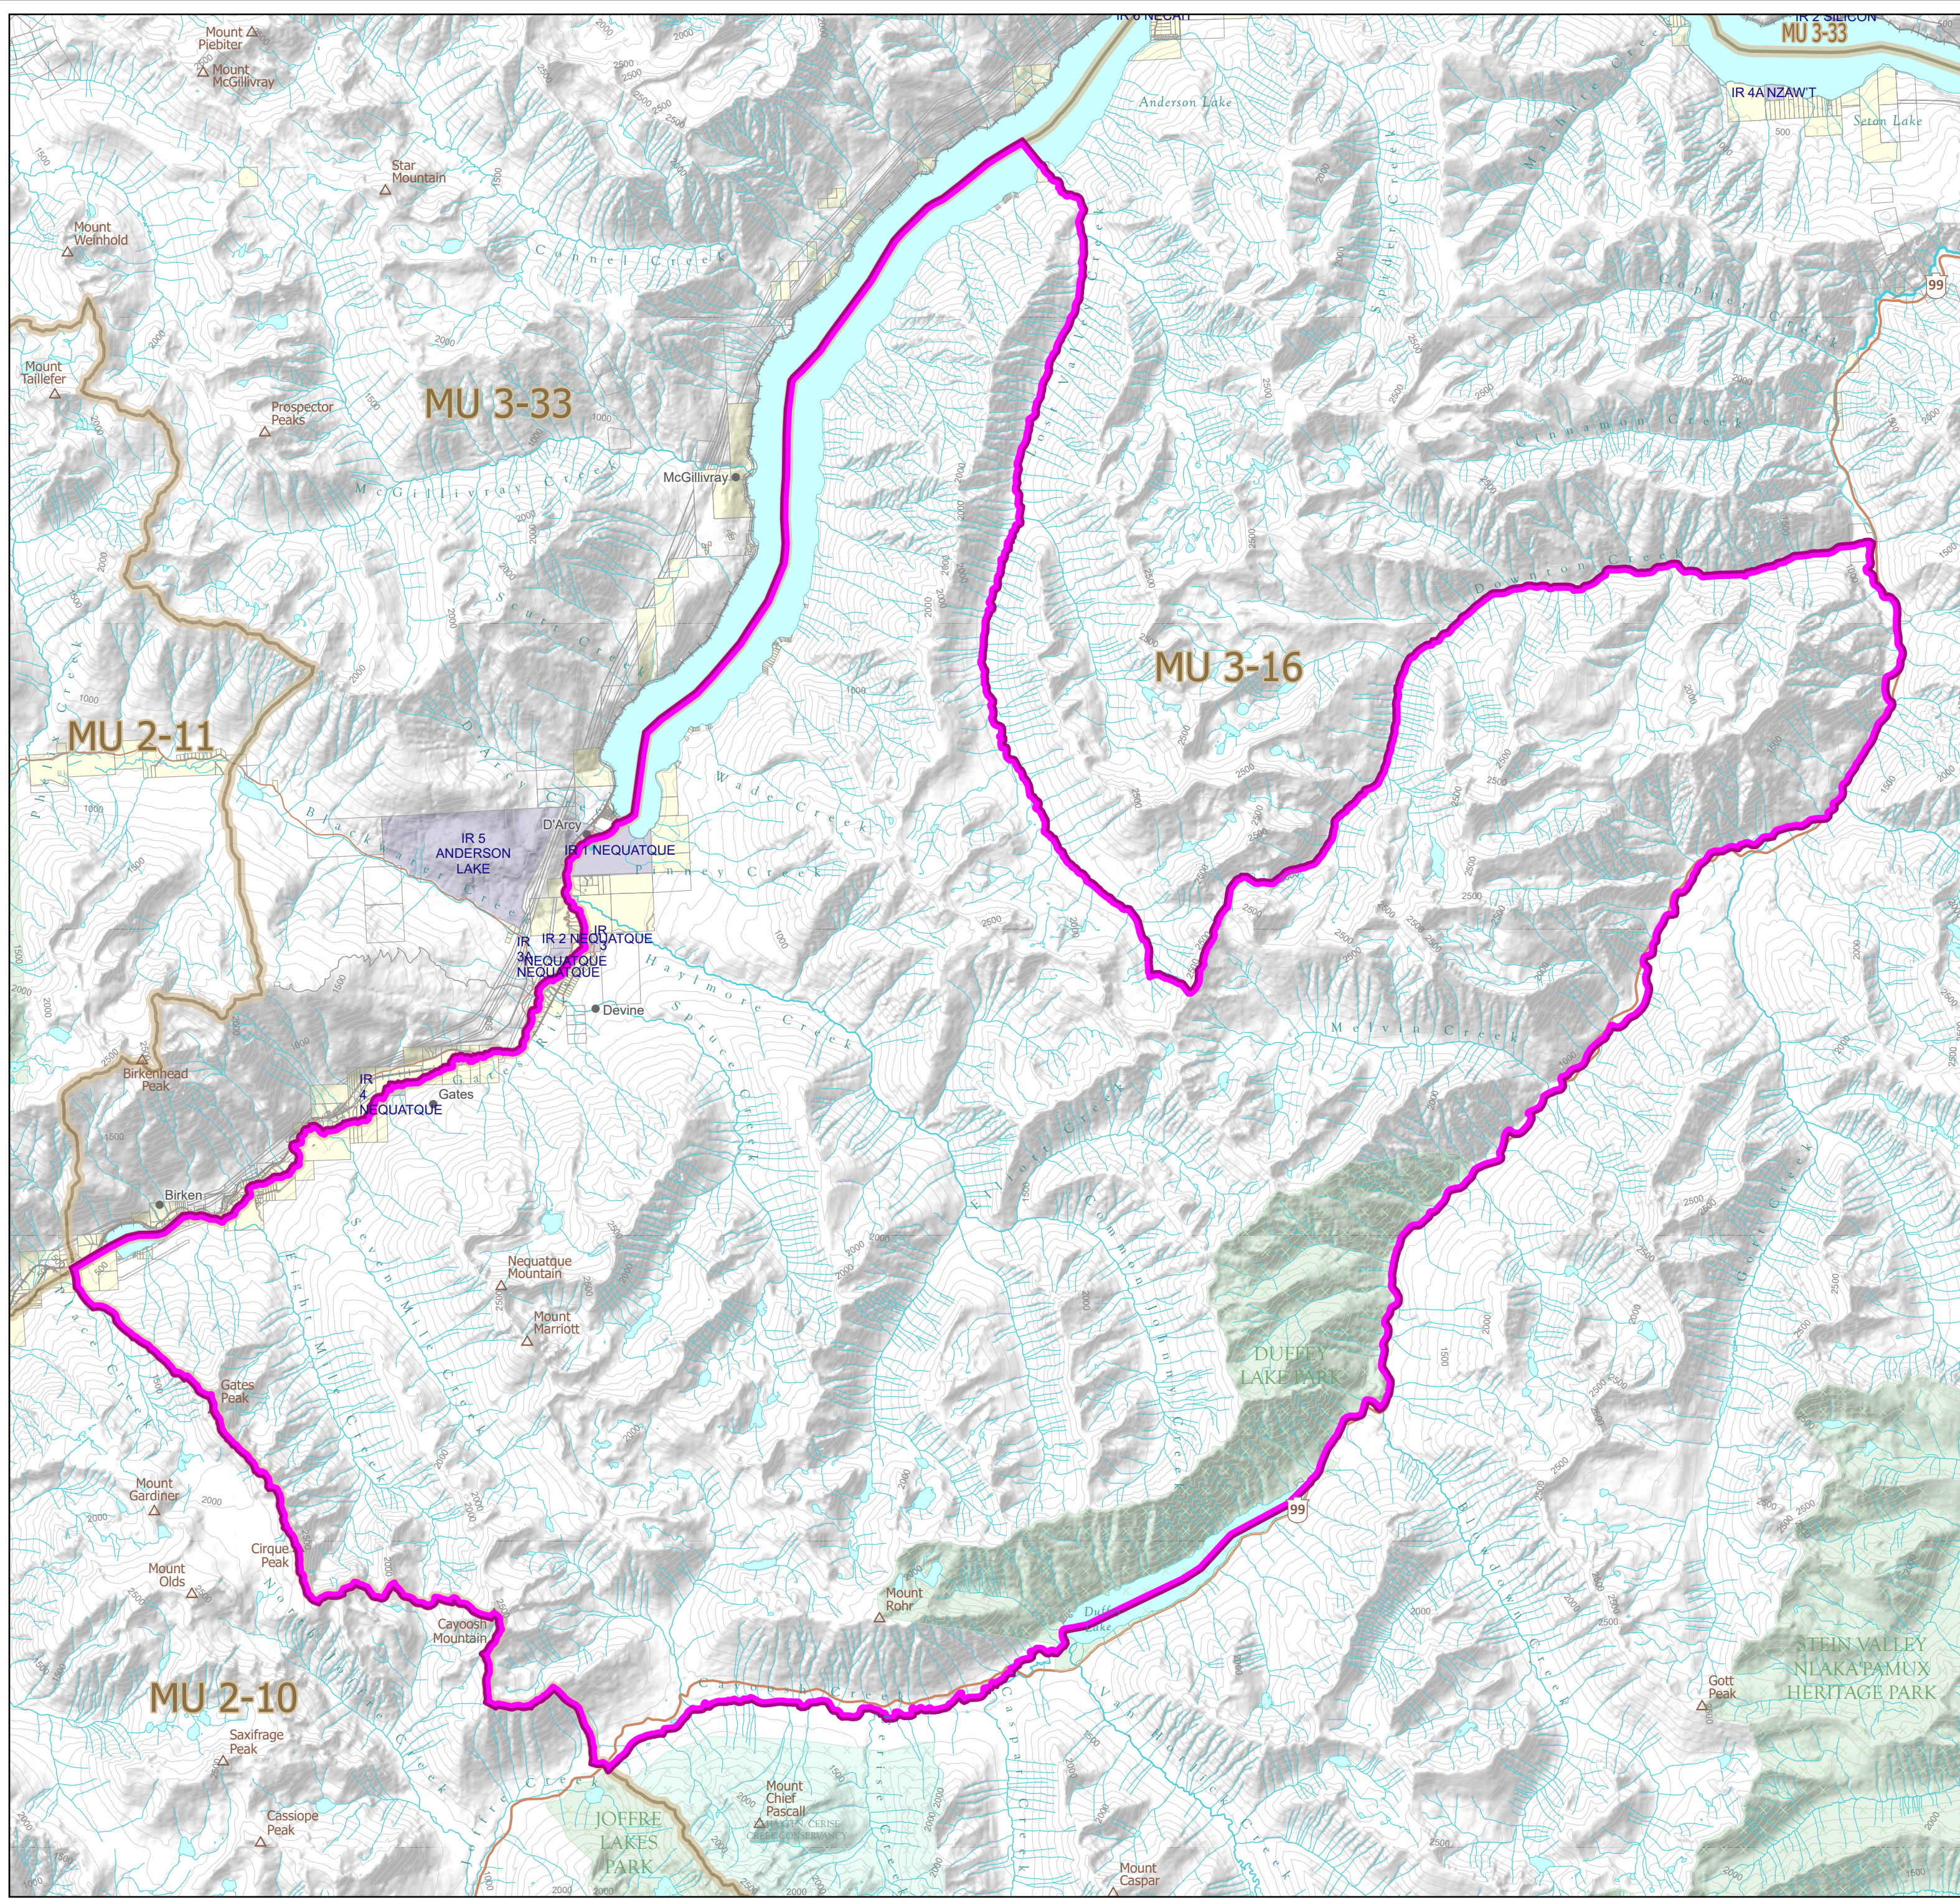

WILDLIFE ACT LIMITED ENTRY HUNTING

2024
MOUNTAIN GOAT
Zone H of 3-16

-  Limited Entry Hunting Area
-  Wildlife Management Unit
-  Indian Reserve
-  Provincial Park / Protected Area / Ecological Reserve
-  Regional or Local Park
-  Conservancy
-  Private Land *

This map is a georeferenced PDF that can be imported into mobile hardware such as a smartphone or tablet for viewing in third party applications.

*Land ownership is a visual representation of land parcels in ParcelMap BC. Contact the Land Title and Survey Authority for current information on land ownership.

Intended plot size for this map is 22x17 inches

Produced for: Wildlife and Habitat Branch
Produced by: GeoBC on 2024-01-19