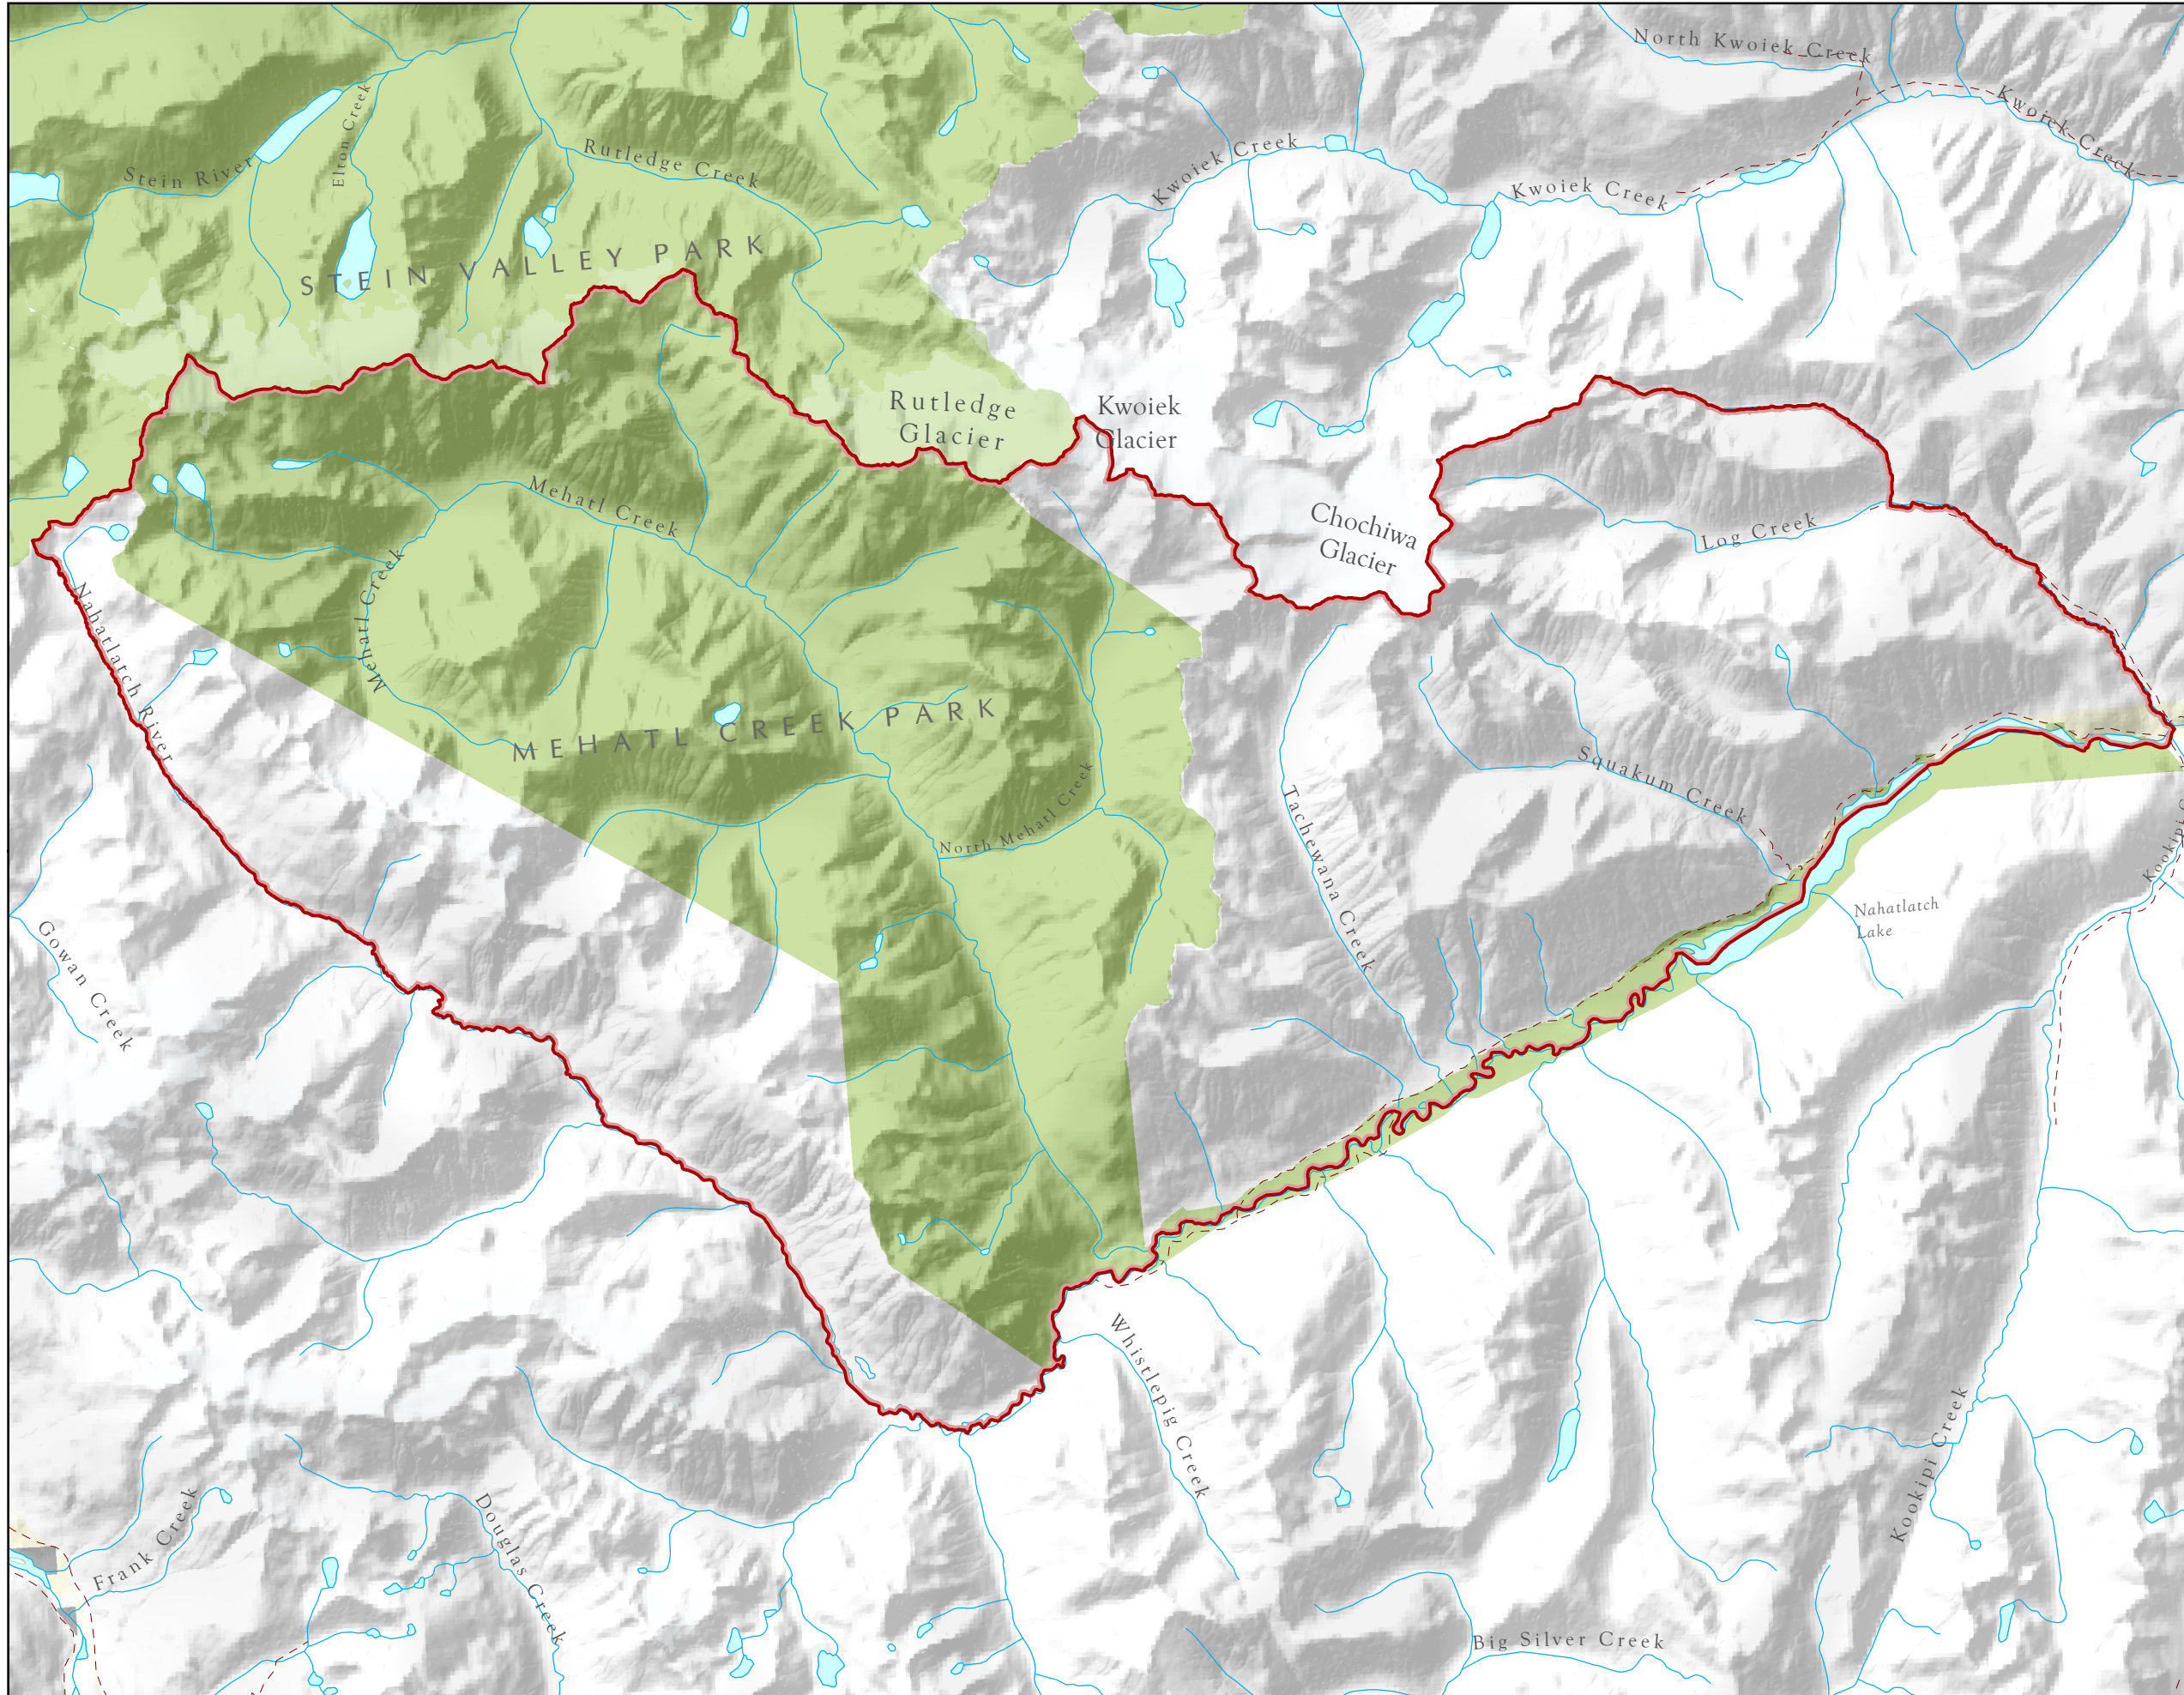

Limited Entry Hunting 2018/2019 MOUNTAIN GOAT Zone A of 3-15

-  LEH Zone A of 3-15
-  Parks and Protected Areas
-  Municipality
-  Indian Reserve
-  Surveyed Land
(May Contain Private Land)

These maps represent LEH zone boundaries only. For other boundary information including, but not limited to, species closed areas, management unit boundaries, no hunting/shooting areas and motor vehicle restricted areas, refer to the appropriate regulations.

These maps are a georeferenced PDF so that it can be imported into mobile hardware such as a smartphone or tablet for viewing in third party applications.

Produced for: Fish and Wildlife Branch
Produced by: GeoBC on 2/14/2018