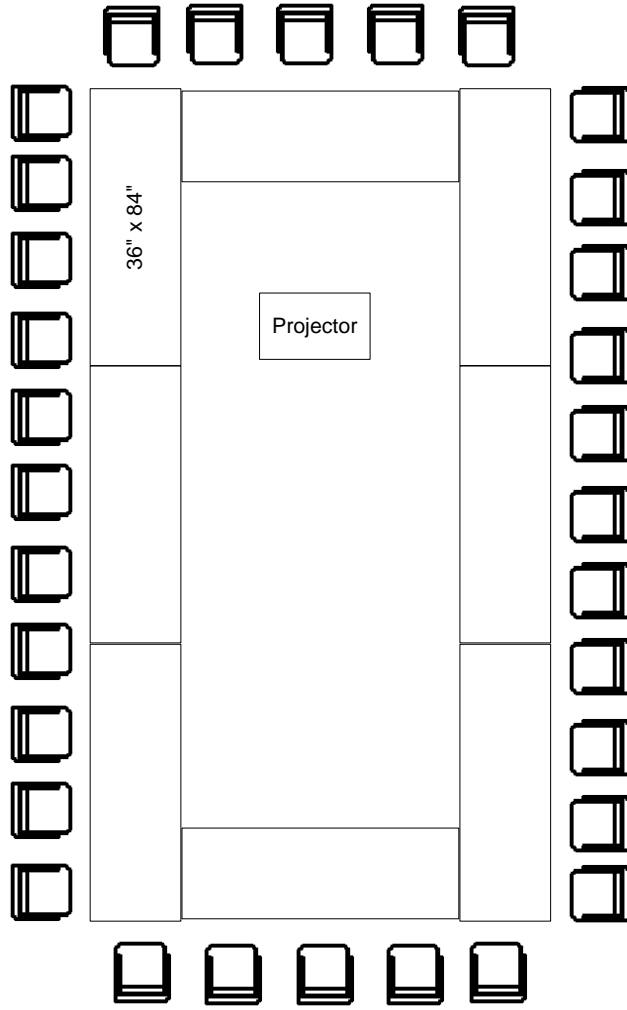

White board

White board

Projector screen (91" x 96")

← 49 →

Projector

36" x 84"

← 24 →

Seats approximately 30-40
people in this layout