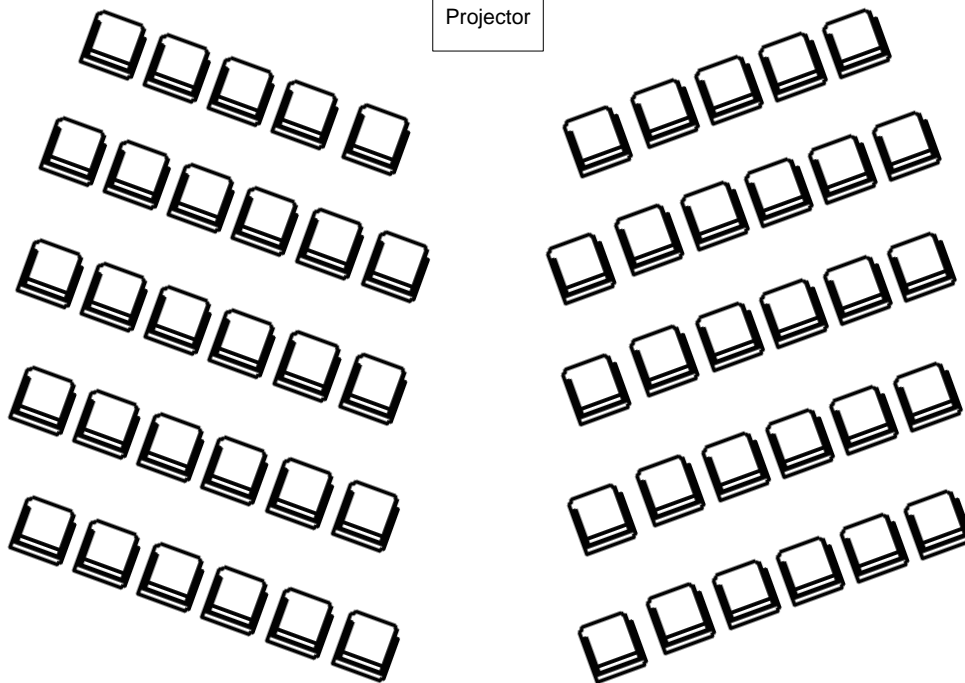

White board

White board

Projector screen (91" x 96")

Projector

← 49 →

Seats up to 60 people in this formation

← 24 →