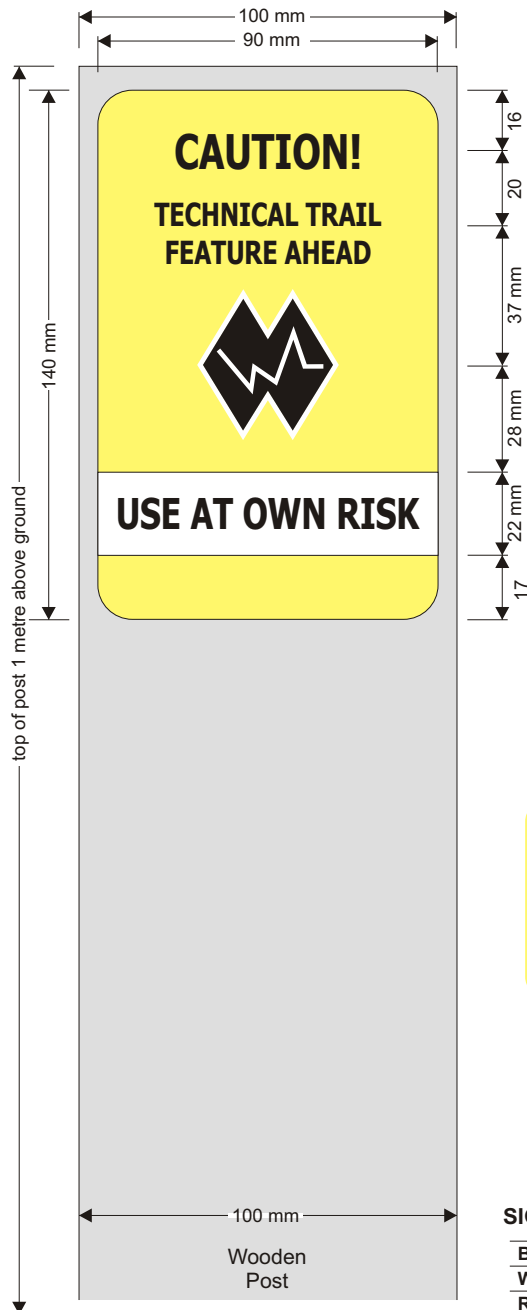

TRAIL SIGNS - TECHNICAL TRAIL FEATURE WARNING

EN ROUTE SIGN

CAUTION !
*Black lettering Tahoma Bold 36 point
 character spacing 0%
 condensed horizontally 90%*

TTF AHEAD
*Black lettering Tahoma Bold 24 point
 character spacing 0%
 line spacing 100% character height
 condensed horizontally 90%*

TTF DIFFICULTY RATING ICON
*Black icon
 40 mm in height*

USE AT OWN RISK
*Black lettering Tahoma Bold 32 point
 character spacing 0%
 condensed horizontally 92%*

Size	90 mm x 140 mm
Background Colour	Yellow: CMYK (0-0-65-0)
Font Colour	Black: CMYK (0-0-0-100)
Font Type	Tahoma Bold
Mounting	- wood post measuring 100mm x 100mm - pre-treated or western red cedar - top of post 1.0m above ground
Icons	Difficulty Rating Symbol 40 mm icon height Green Circle Blue Square BlackDiamond DB Diamond

Standard TRAIL SIGNS - TECHNICAL TRAIL FEATURE			
File No:	Draft Date: 10/08		
Approved By:	Revision No:	Date: 11/08	
Date:	Revision No:	Date:	
 Ministry of Tourism, Sport and the Arts		Drawing Scale:	1 : 2 Sheet Size: 8.5" X 11"
		Drawing No:	RST 481-TS-TTF