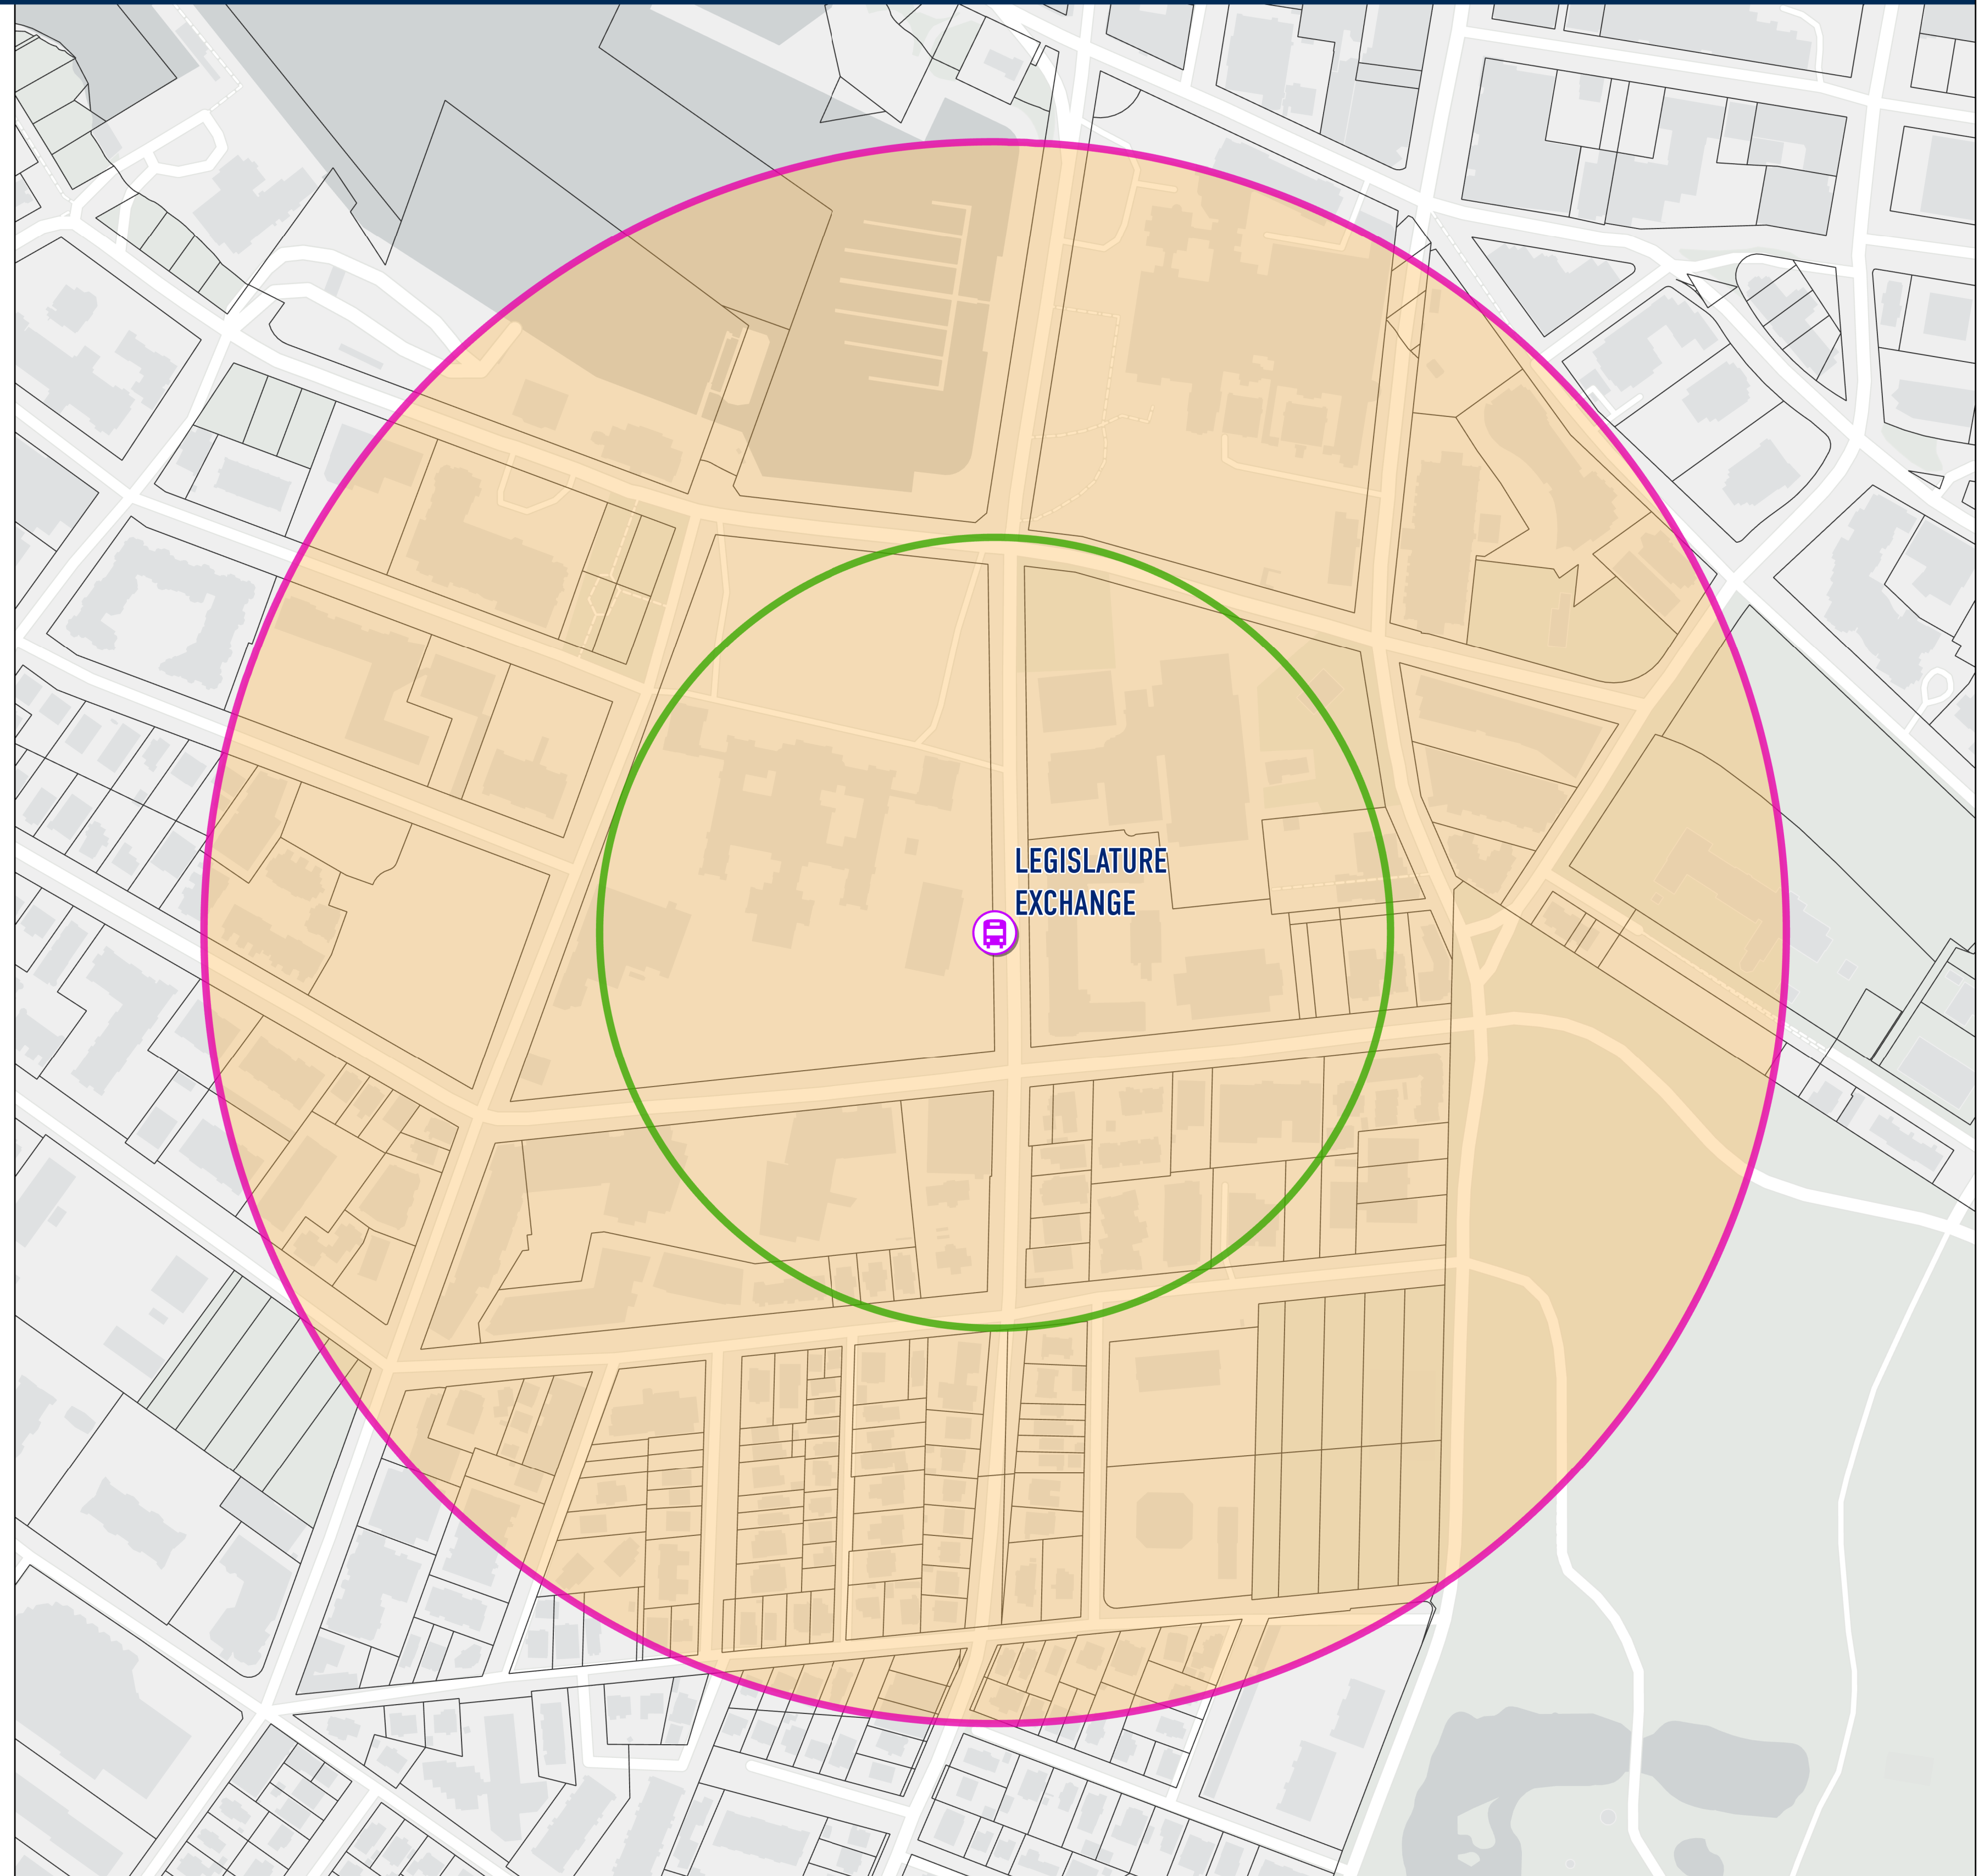

LEGISLATURE EXCHANGE (CITY OF VICTORIA)

Legend

-  Bus Exchange
-  Transit Oriented Area
-  200 metre Tier
-  400 metre Tier
-  Parcel

Date Created: 2023-11-15