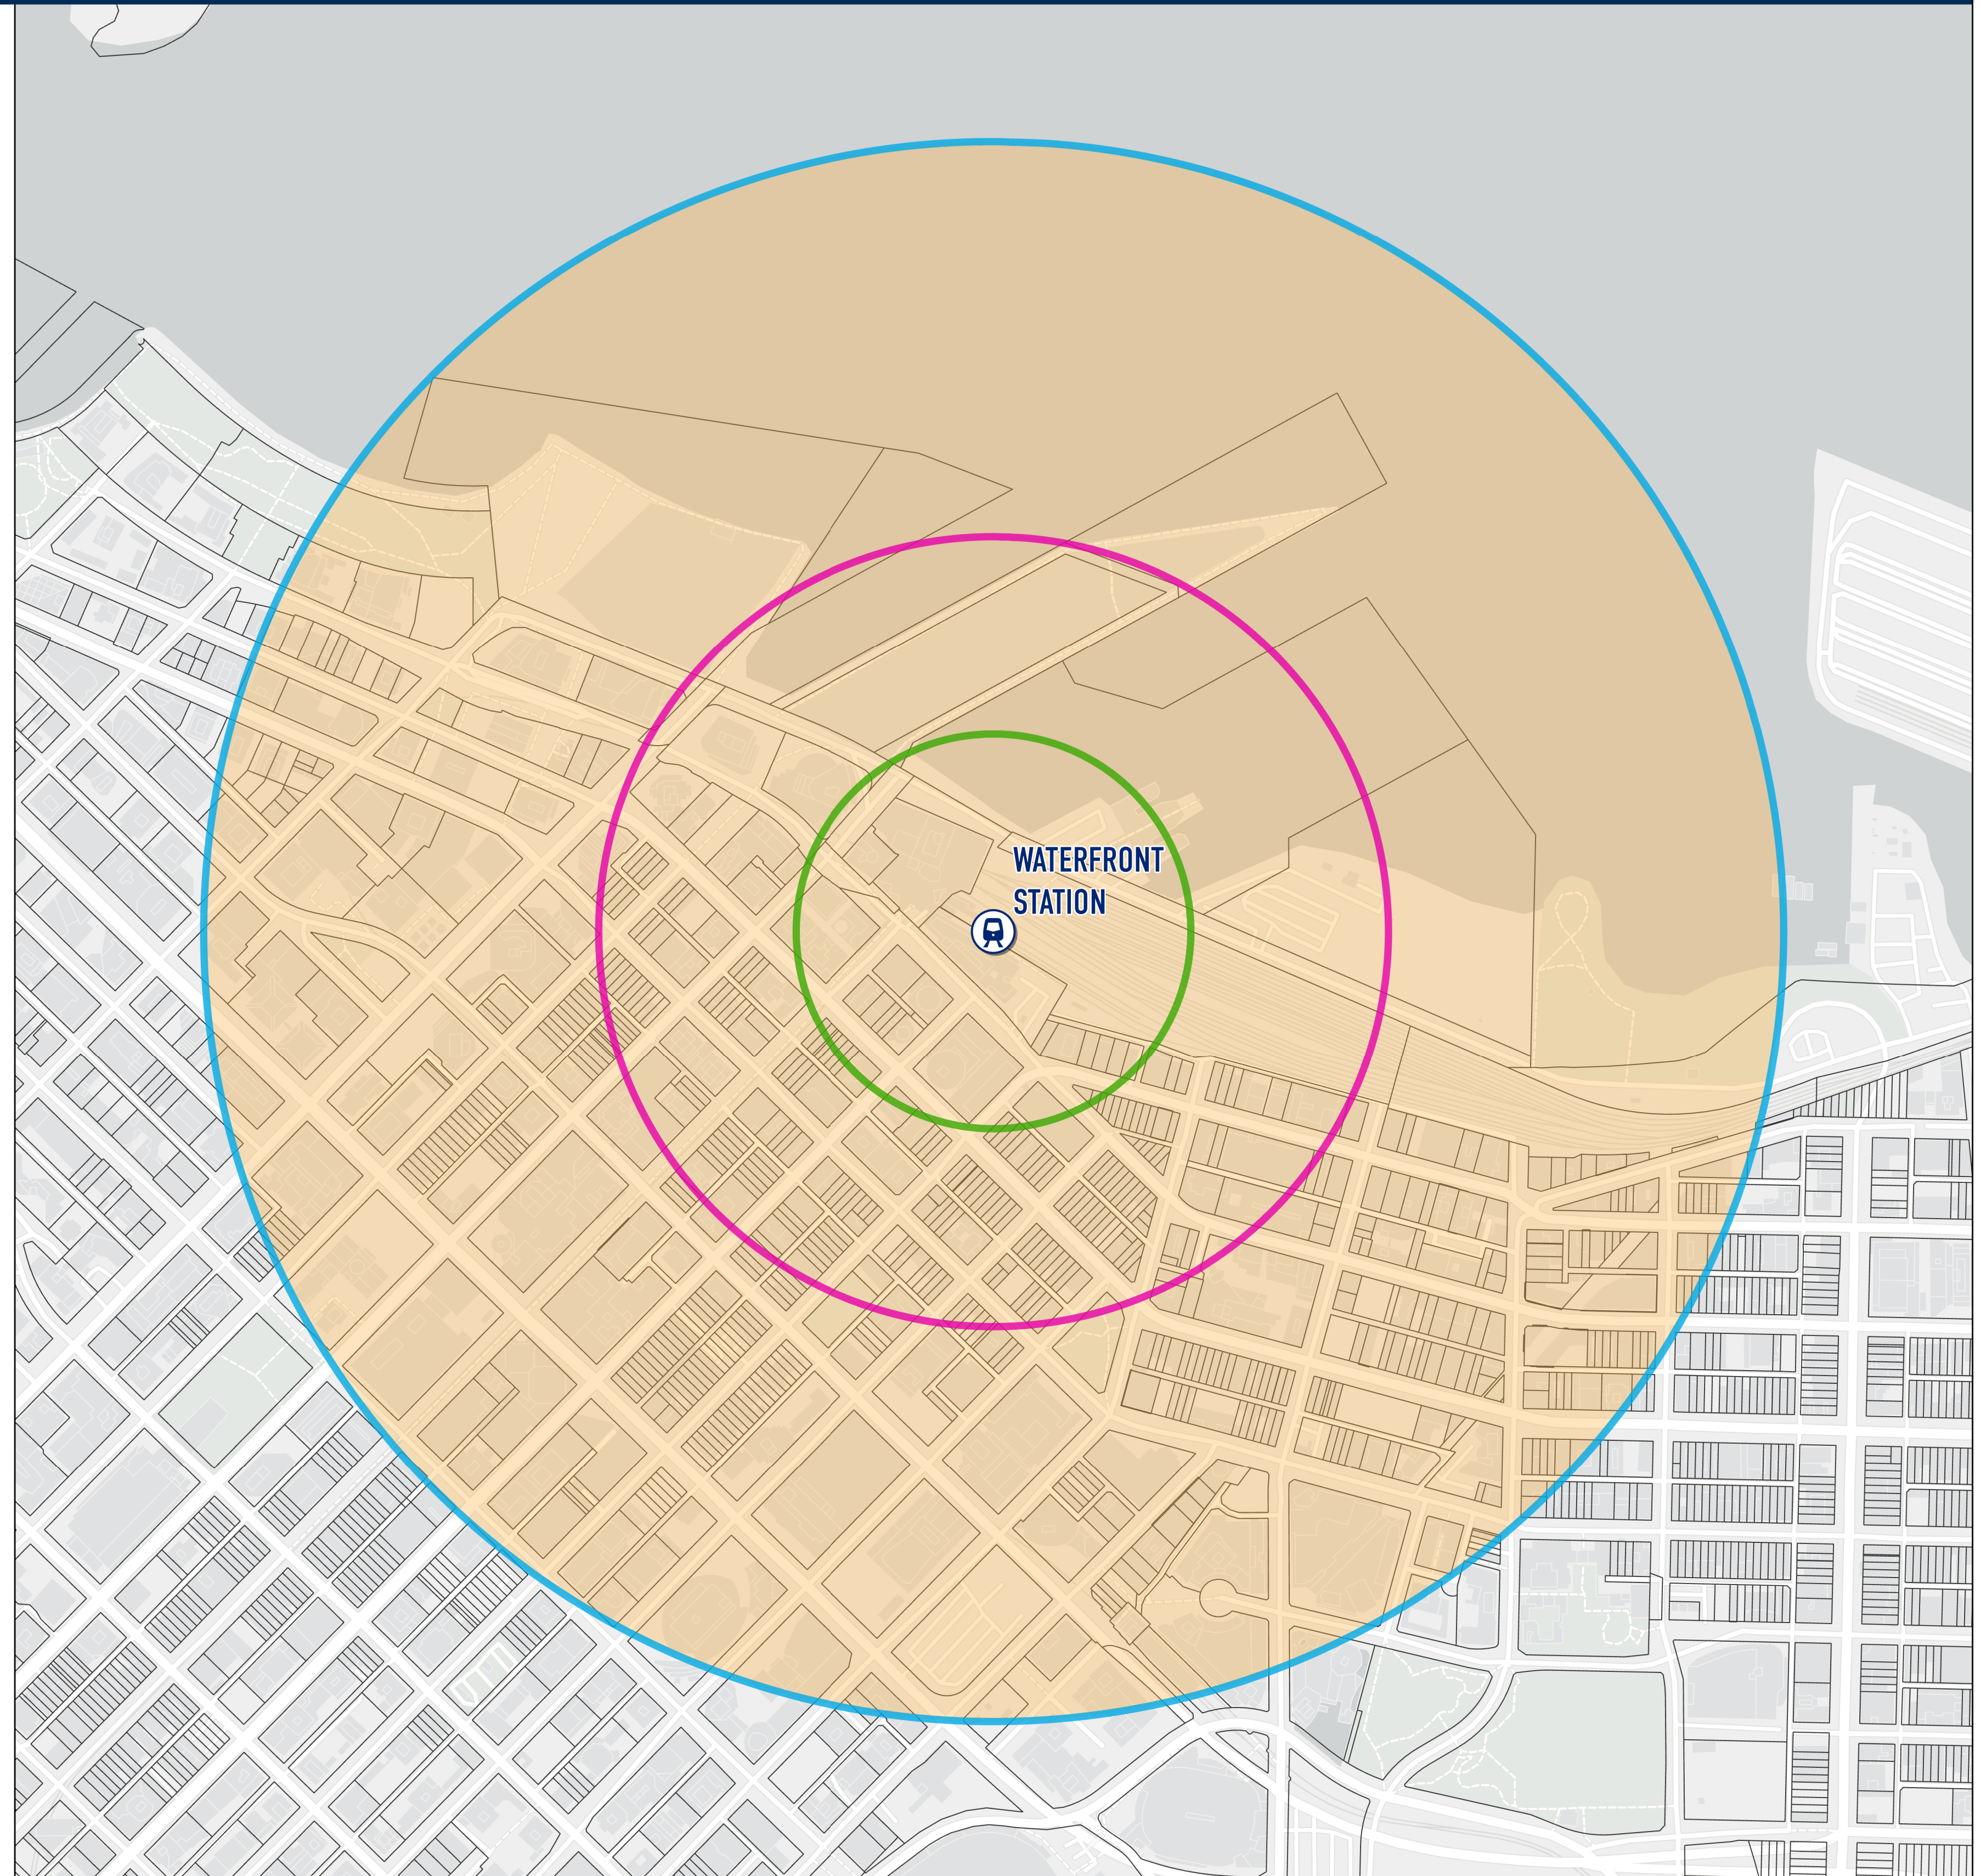

WATERFRONT STATION (CITY OF VANCOUVER)

Legend

-  Passenger Rail
-  Transit Oriented Area
-  200 metre Tier
-  400 metre Tier
-  800 metre Tier
-  Parcel

Date Created: 2023-11-15