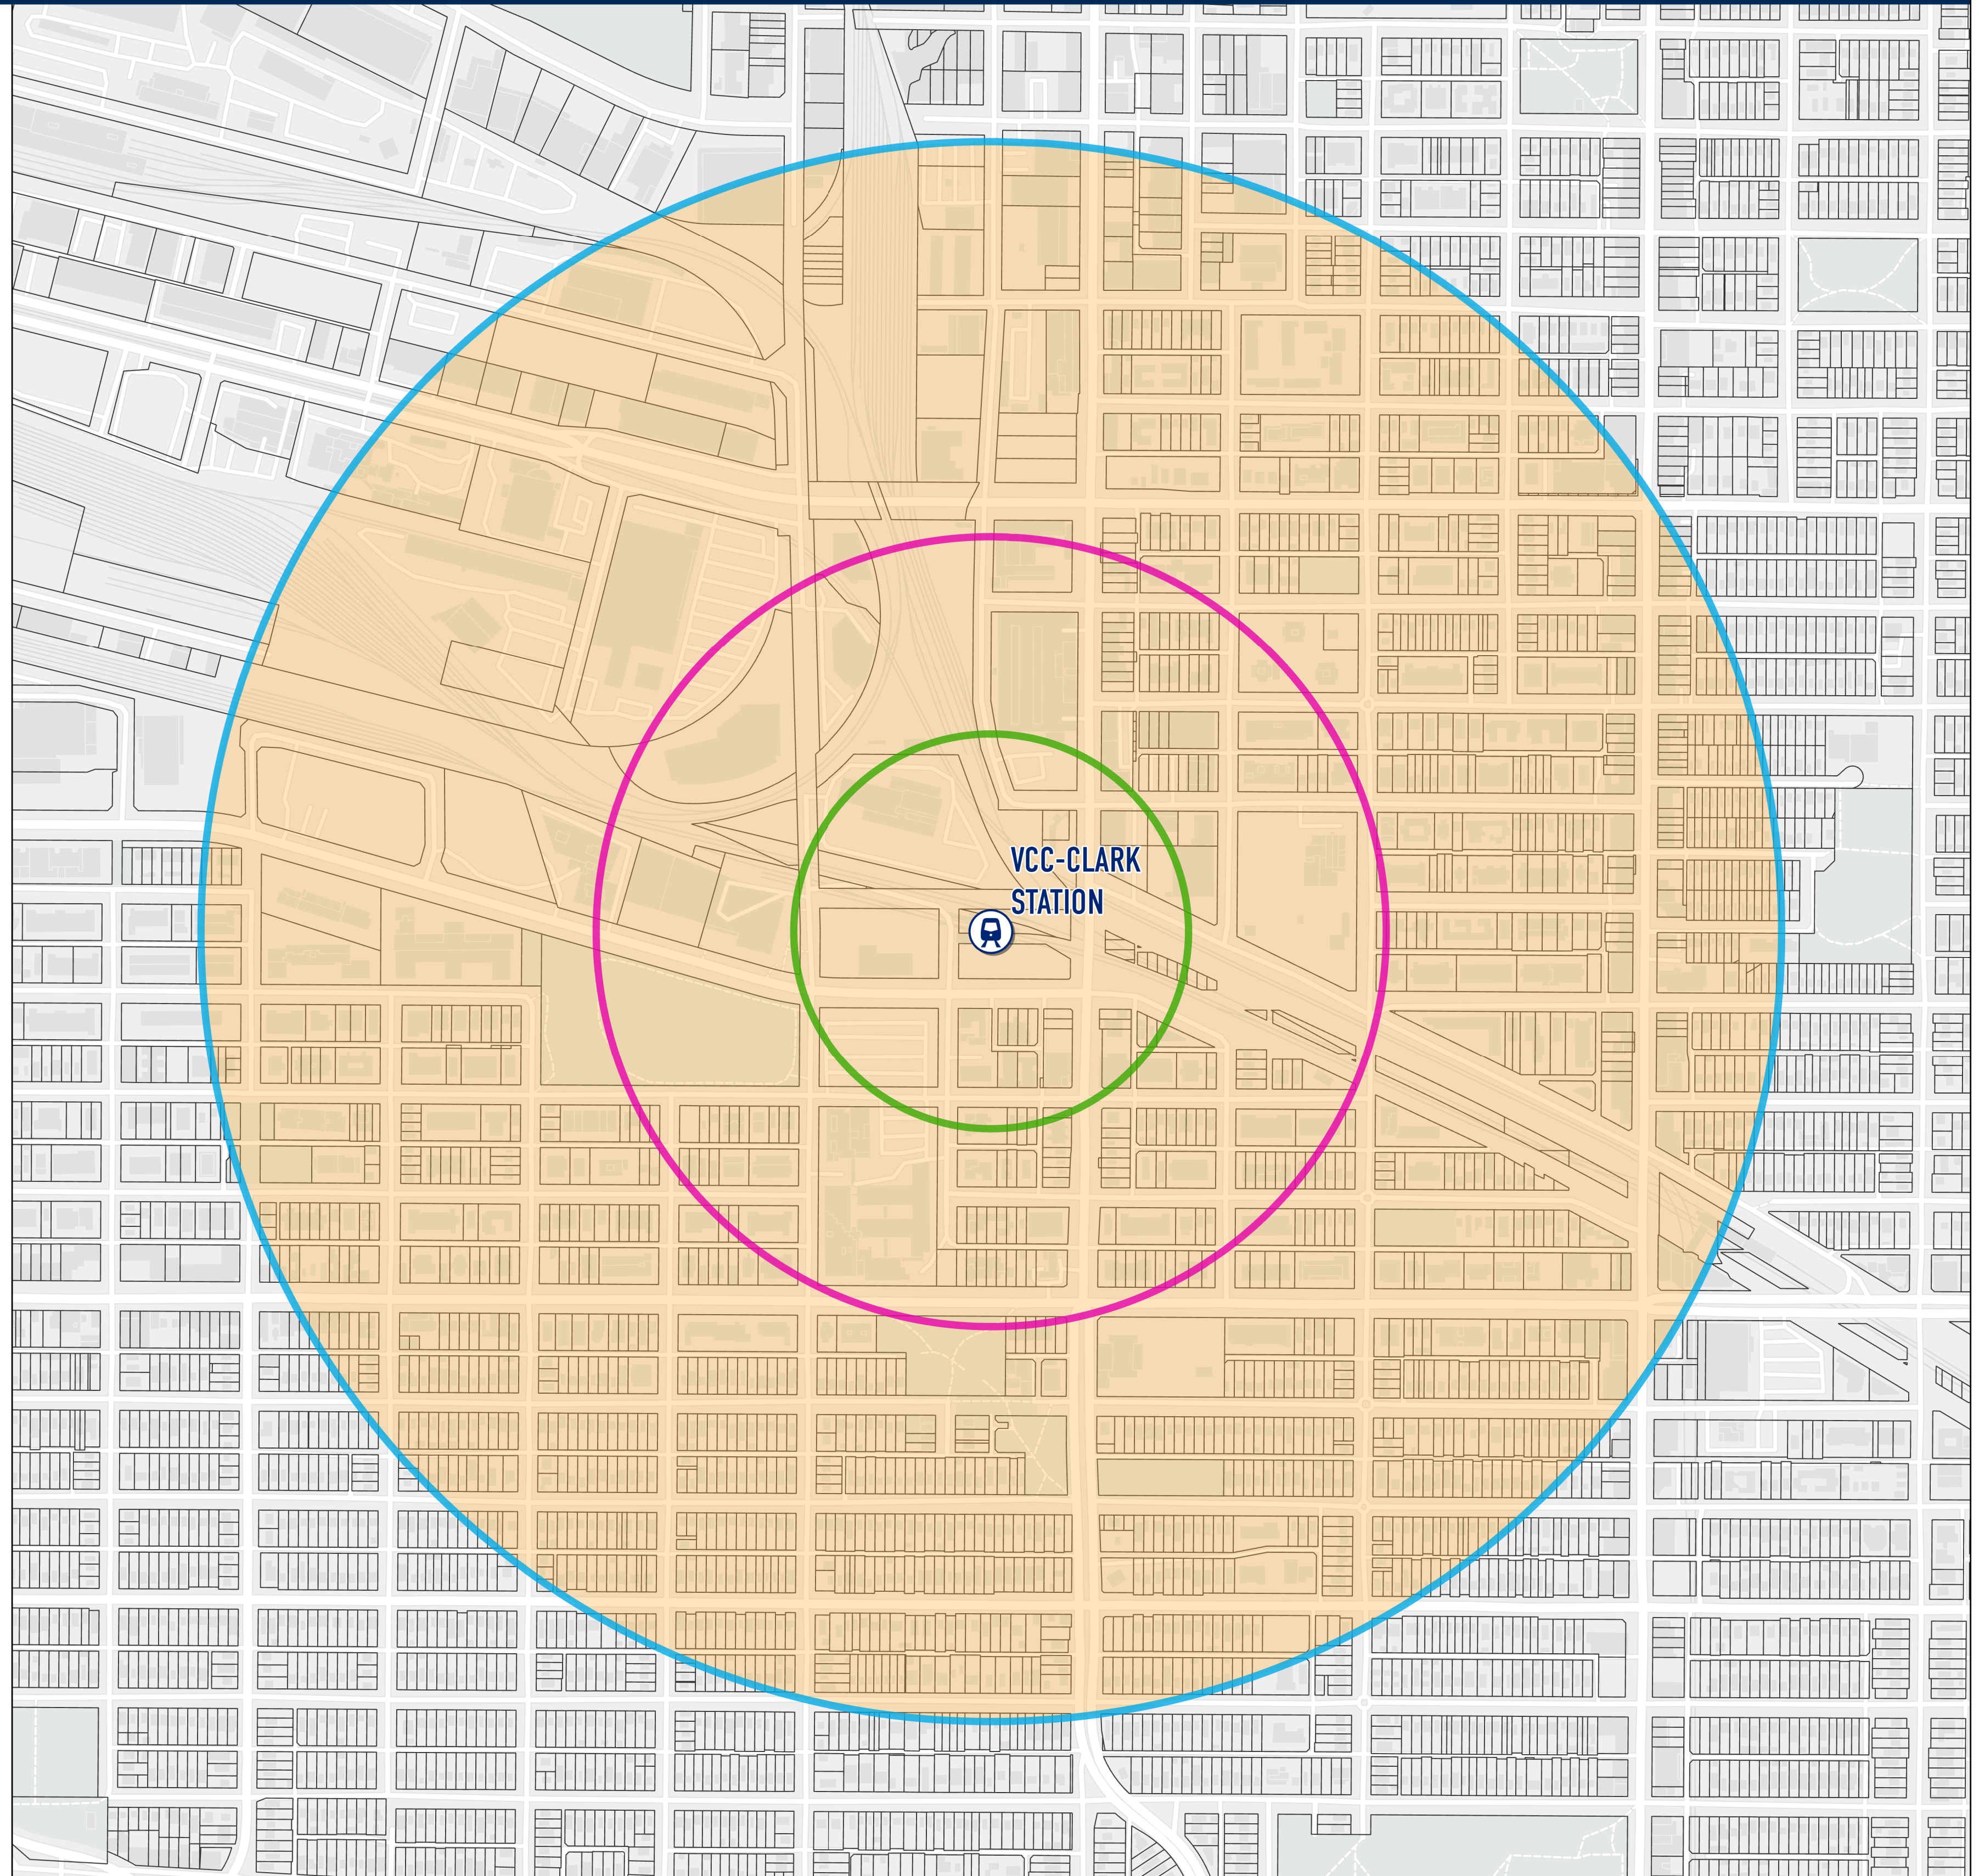

VCC-CLARK STATION (CITY OF VANCOUVER)

Legend

-  Passenger Rail
-  Transit Oriented Area
-  200 metre Tier
-  400 metre Tier
-  800 metre Tier
-  Parcel

Date Created: 2023-11-15