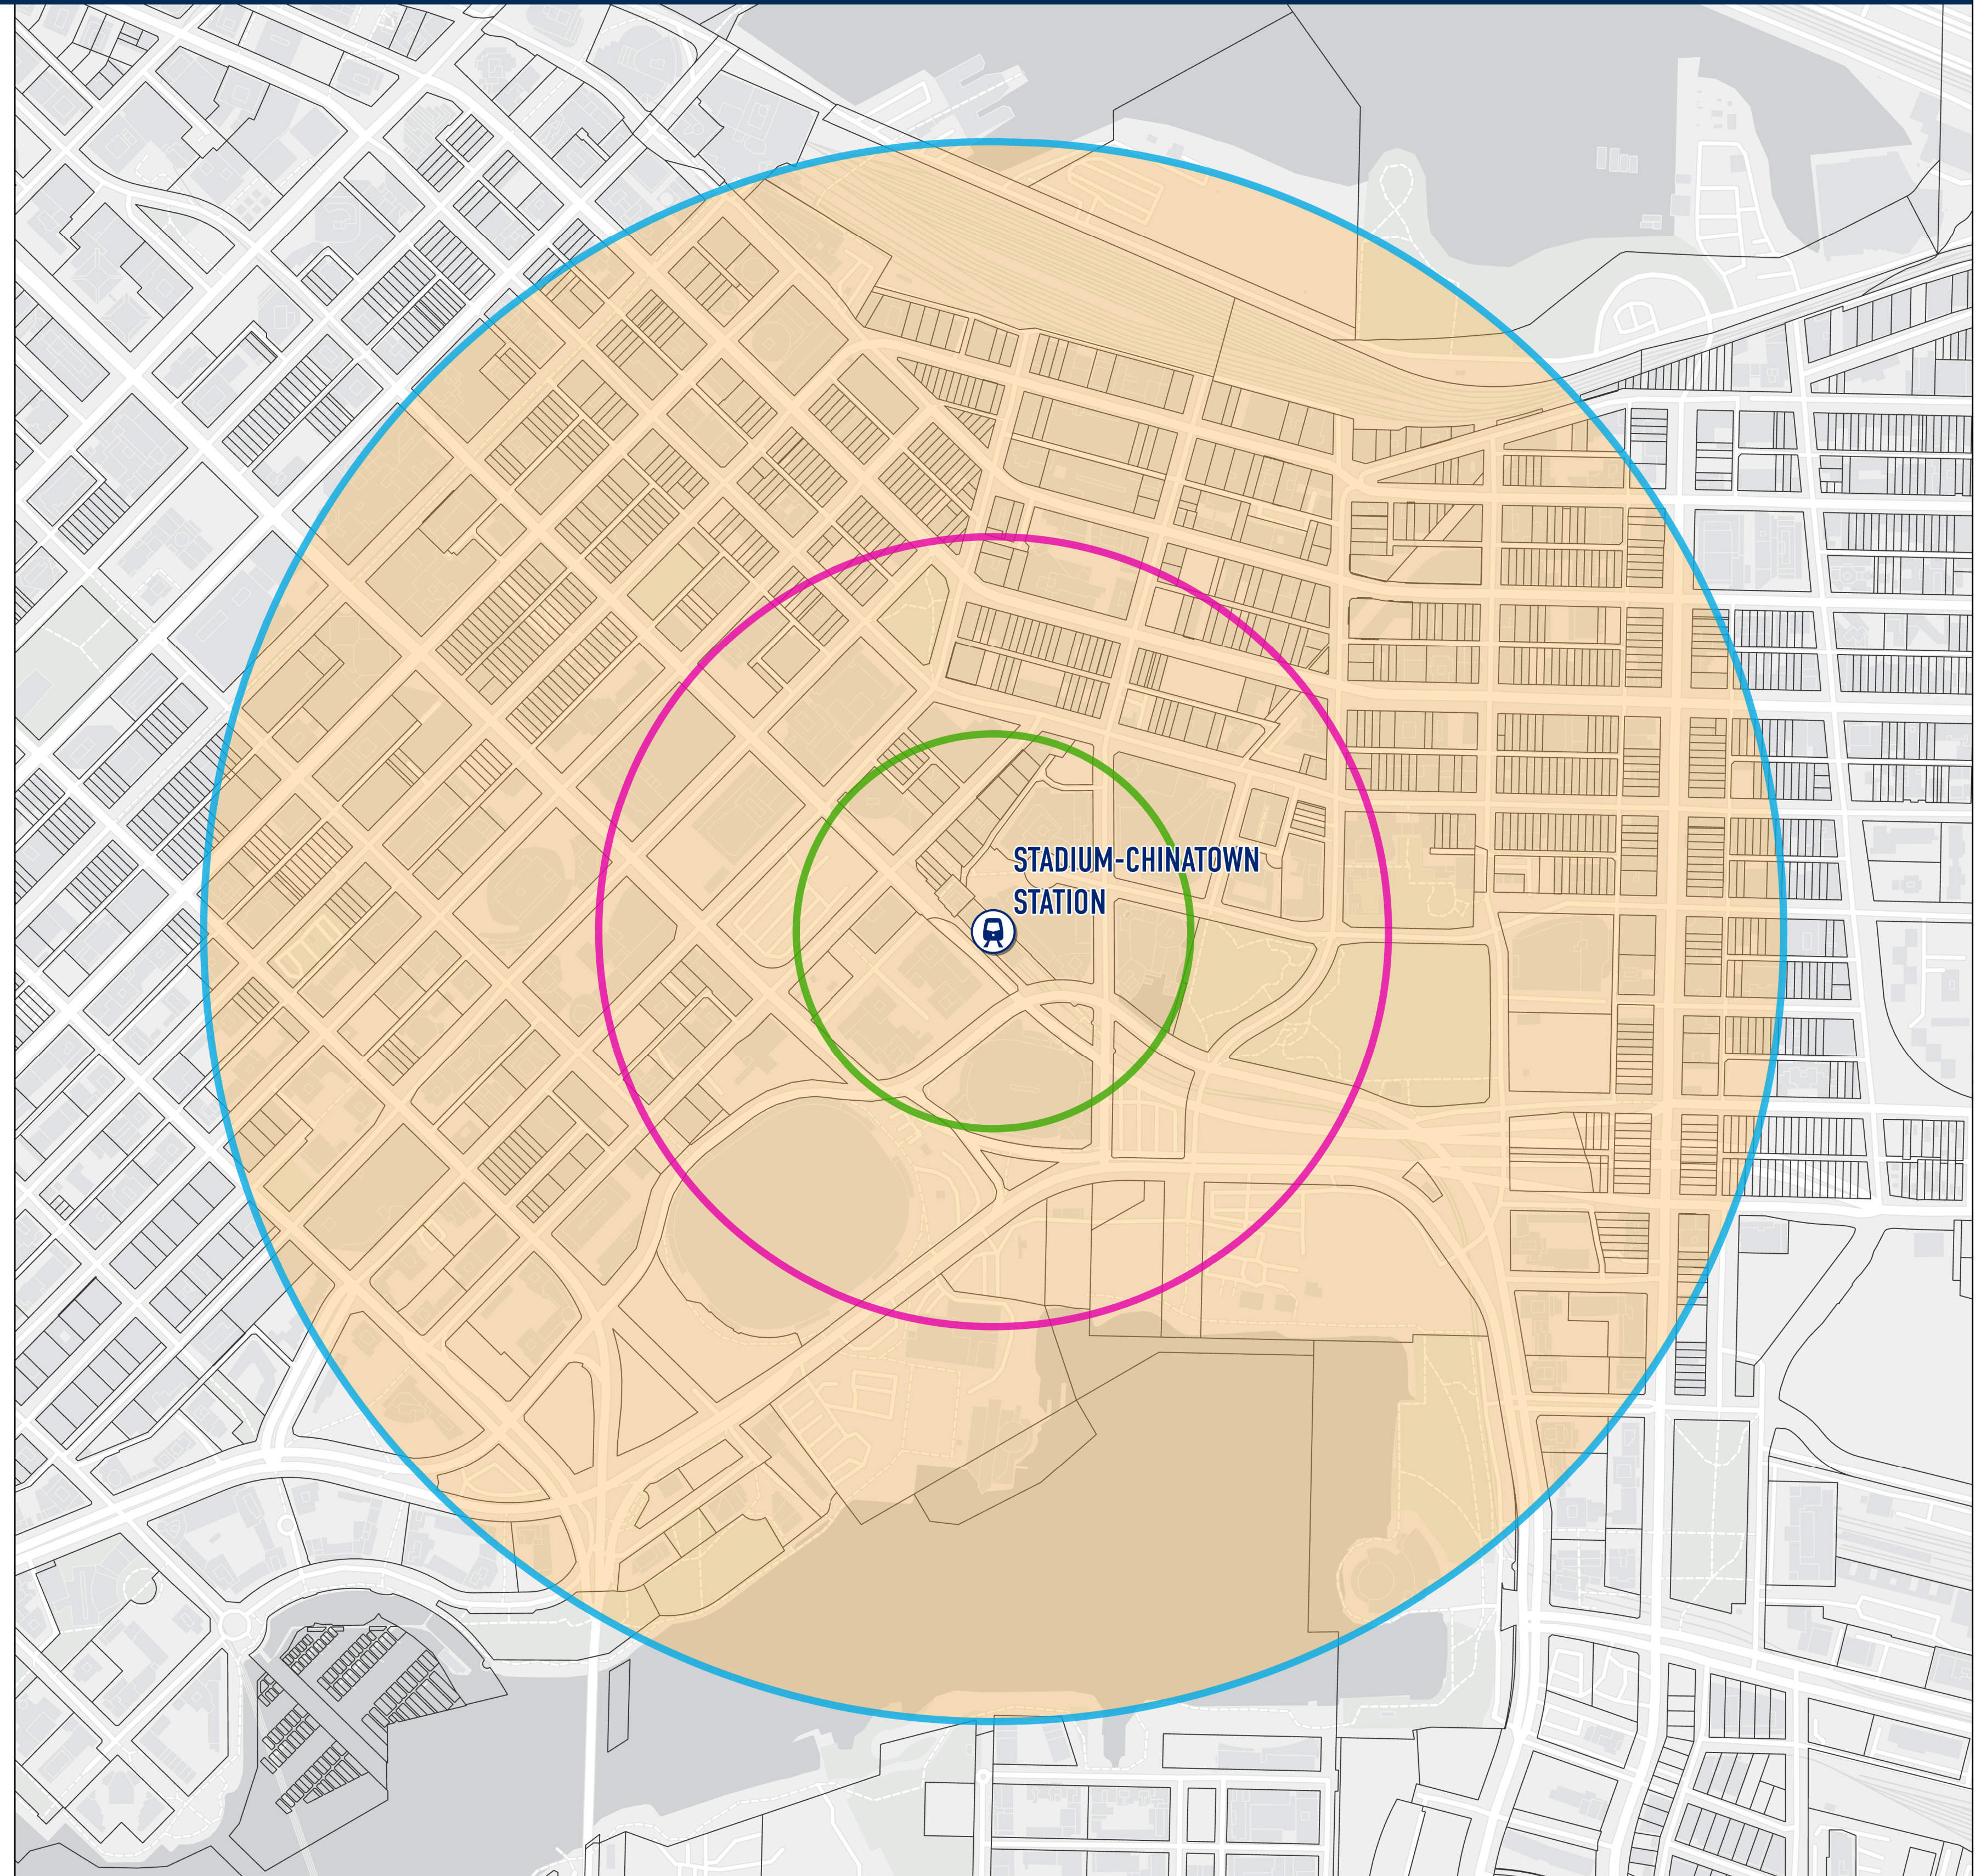

STADIUM-CHINATOWN STATION (CITY OF VANCOUVER)

Legend

-  Passenger Rail
-  Transit Oriented Area
-  200 metre Tier
-  400 metre Tier
-  800 metre Tier
-  Parcel

Date Created: 2023-11-15