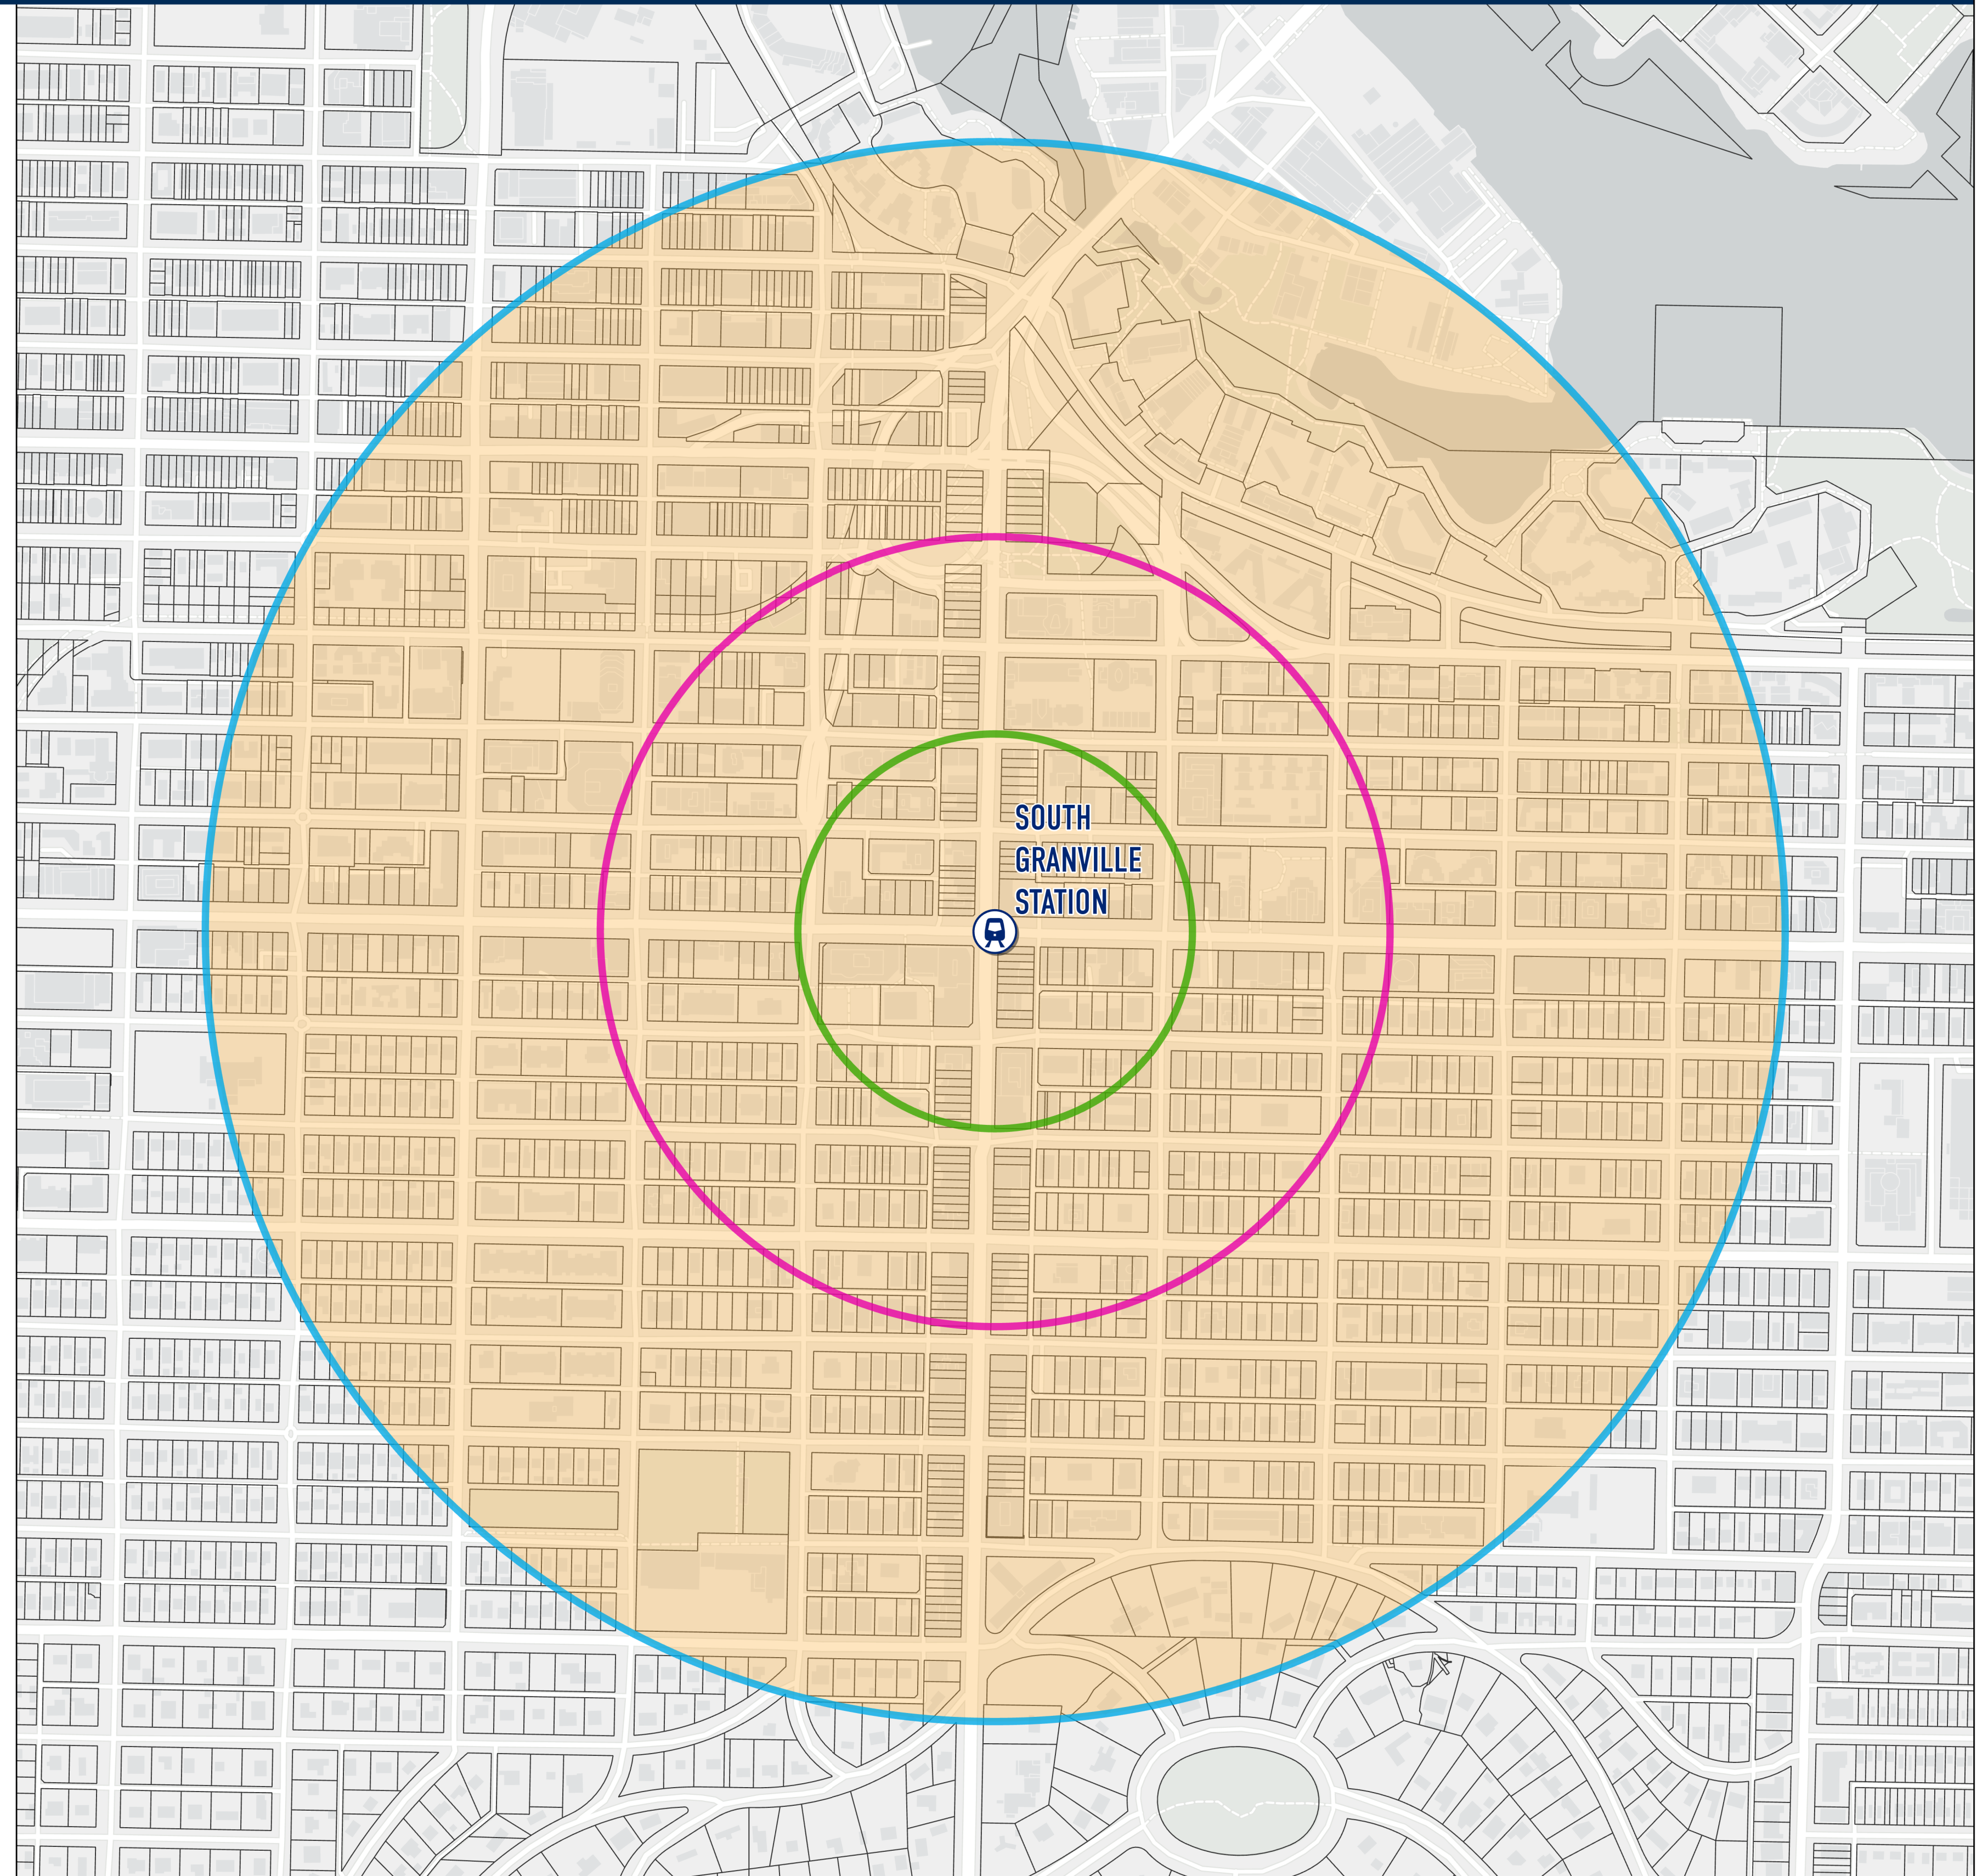

SOUTH GRANVILLE STATION (CITY OF VANCOUVER)

Legend

-  Passenger Rail
-  Transit Oriented Area
-  200 metre Tier
-  400 metre Tier
-  800 metre Tier
-  Parcel

Date Created: 2023-11-15