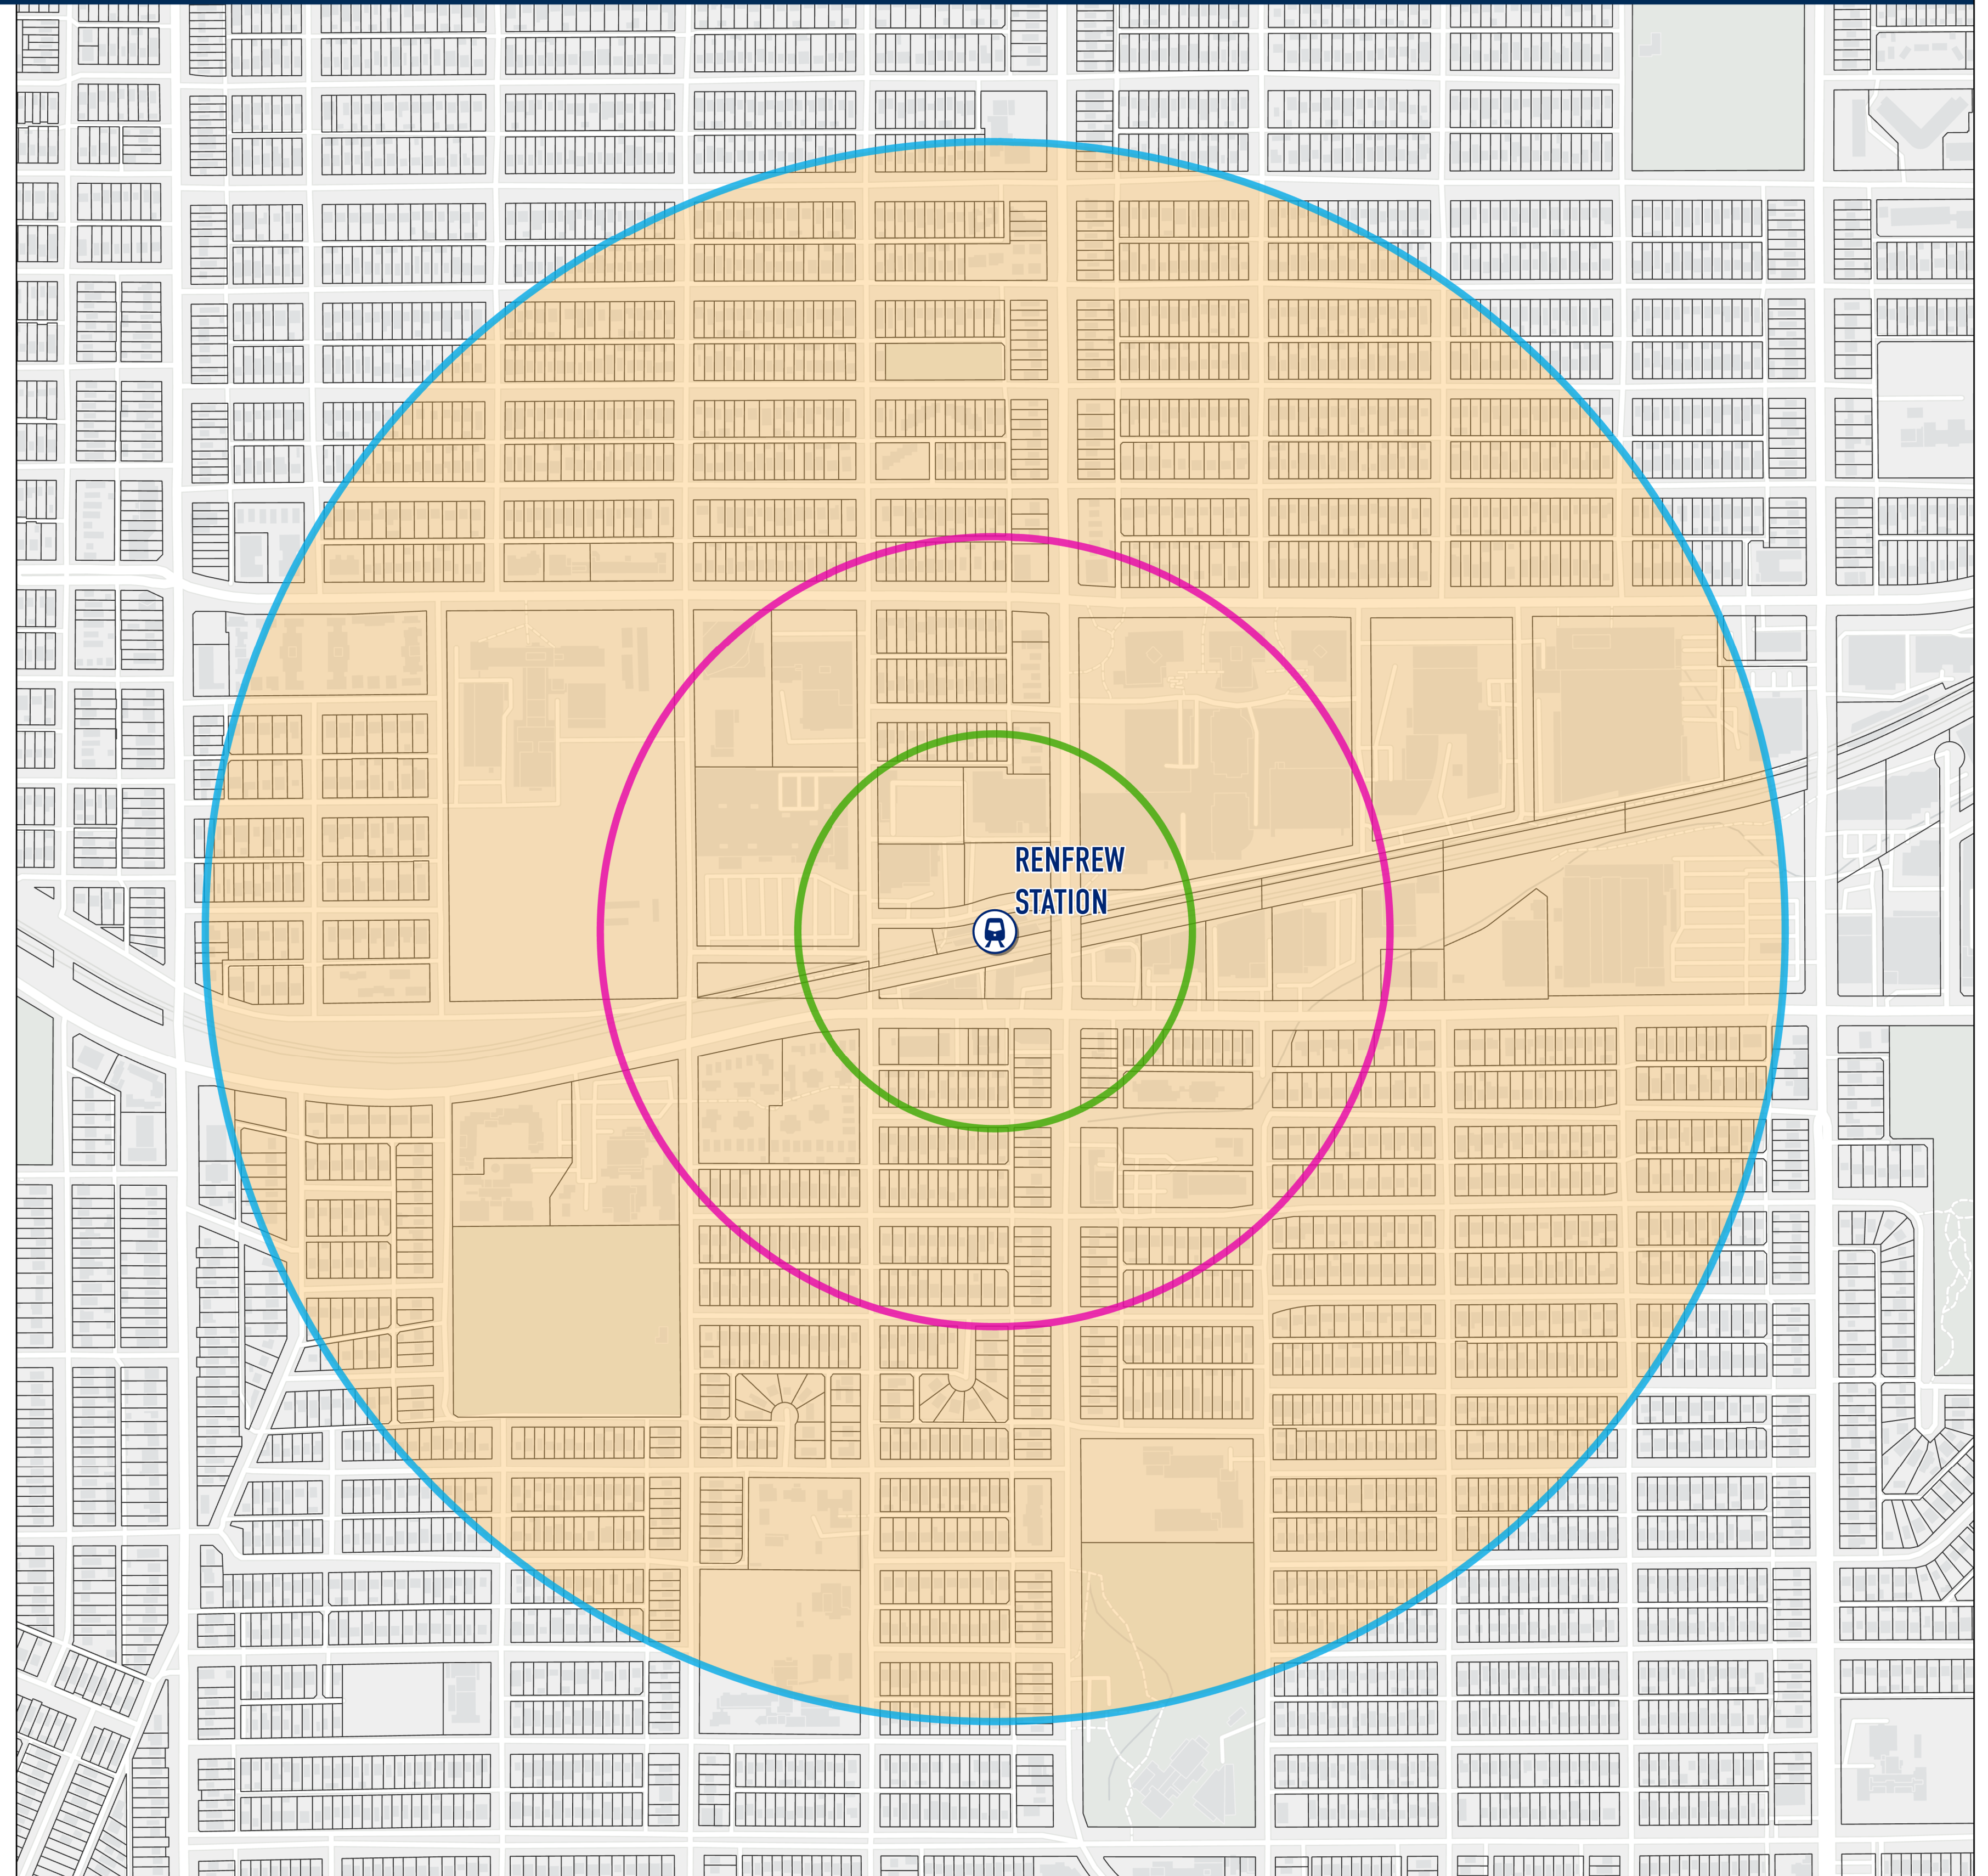

# RENFREW STATION (CITY OF VANCOUVER)

## Legend

-  Passenger Rail
-  Transit Oriented Area
-  200 metre Tier
-  400 metre Tier
-  800 metre Tier
-  Parcel

Date Created: 2023-11-15