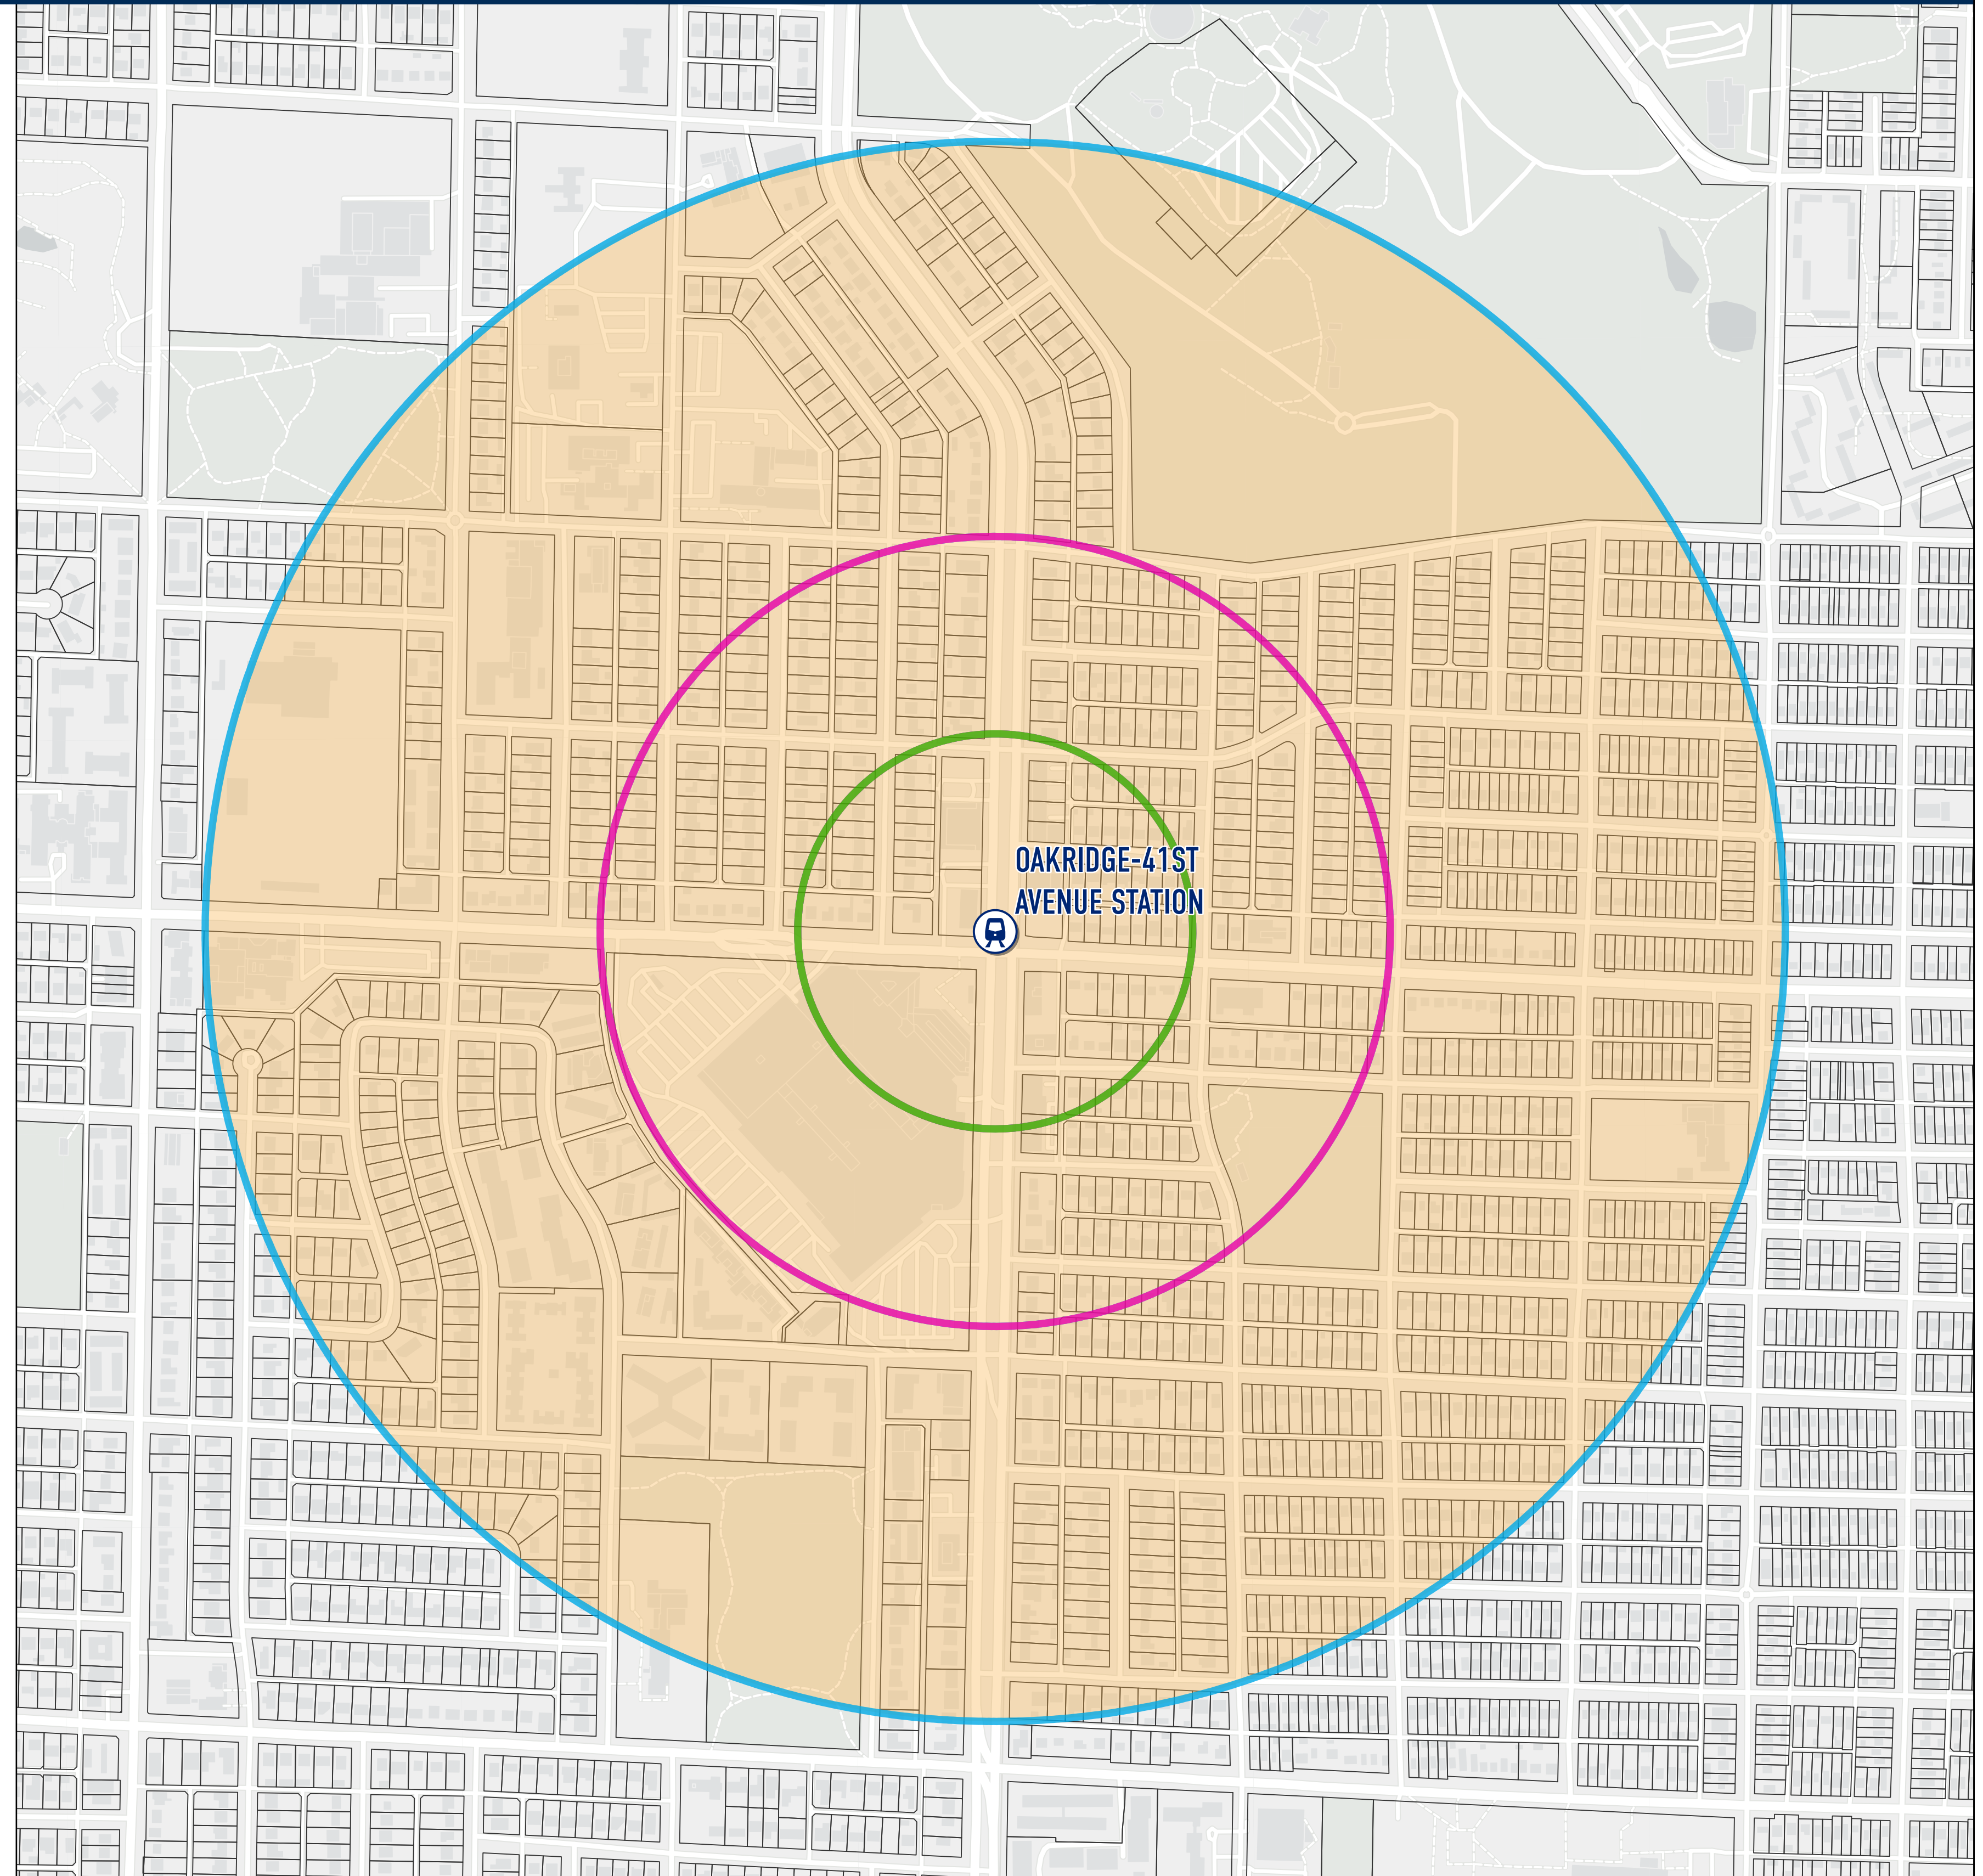

OAKRIDGE-41ST AVENUE STATION (CITY OF VANCOUVER)

Legend

-  Passenger Rail
-  Transit Oriented Area
-  200 metre Tier
-  400 metre Tier
-  800 metre Tier
-  Parcel

Date Created: 2023-11-24