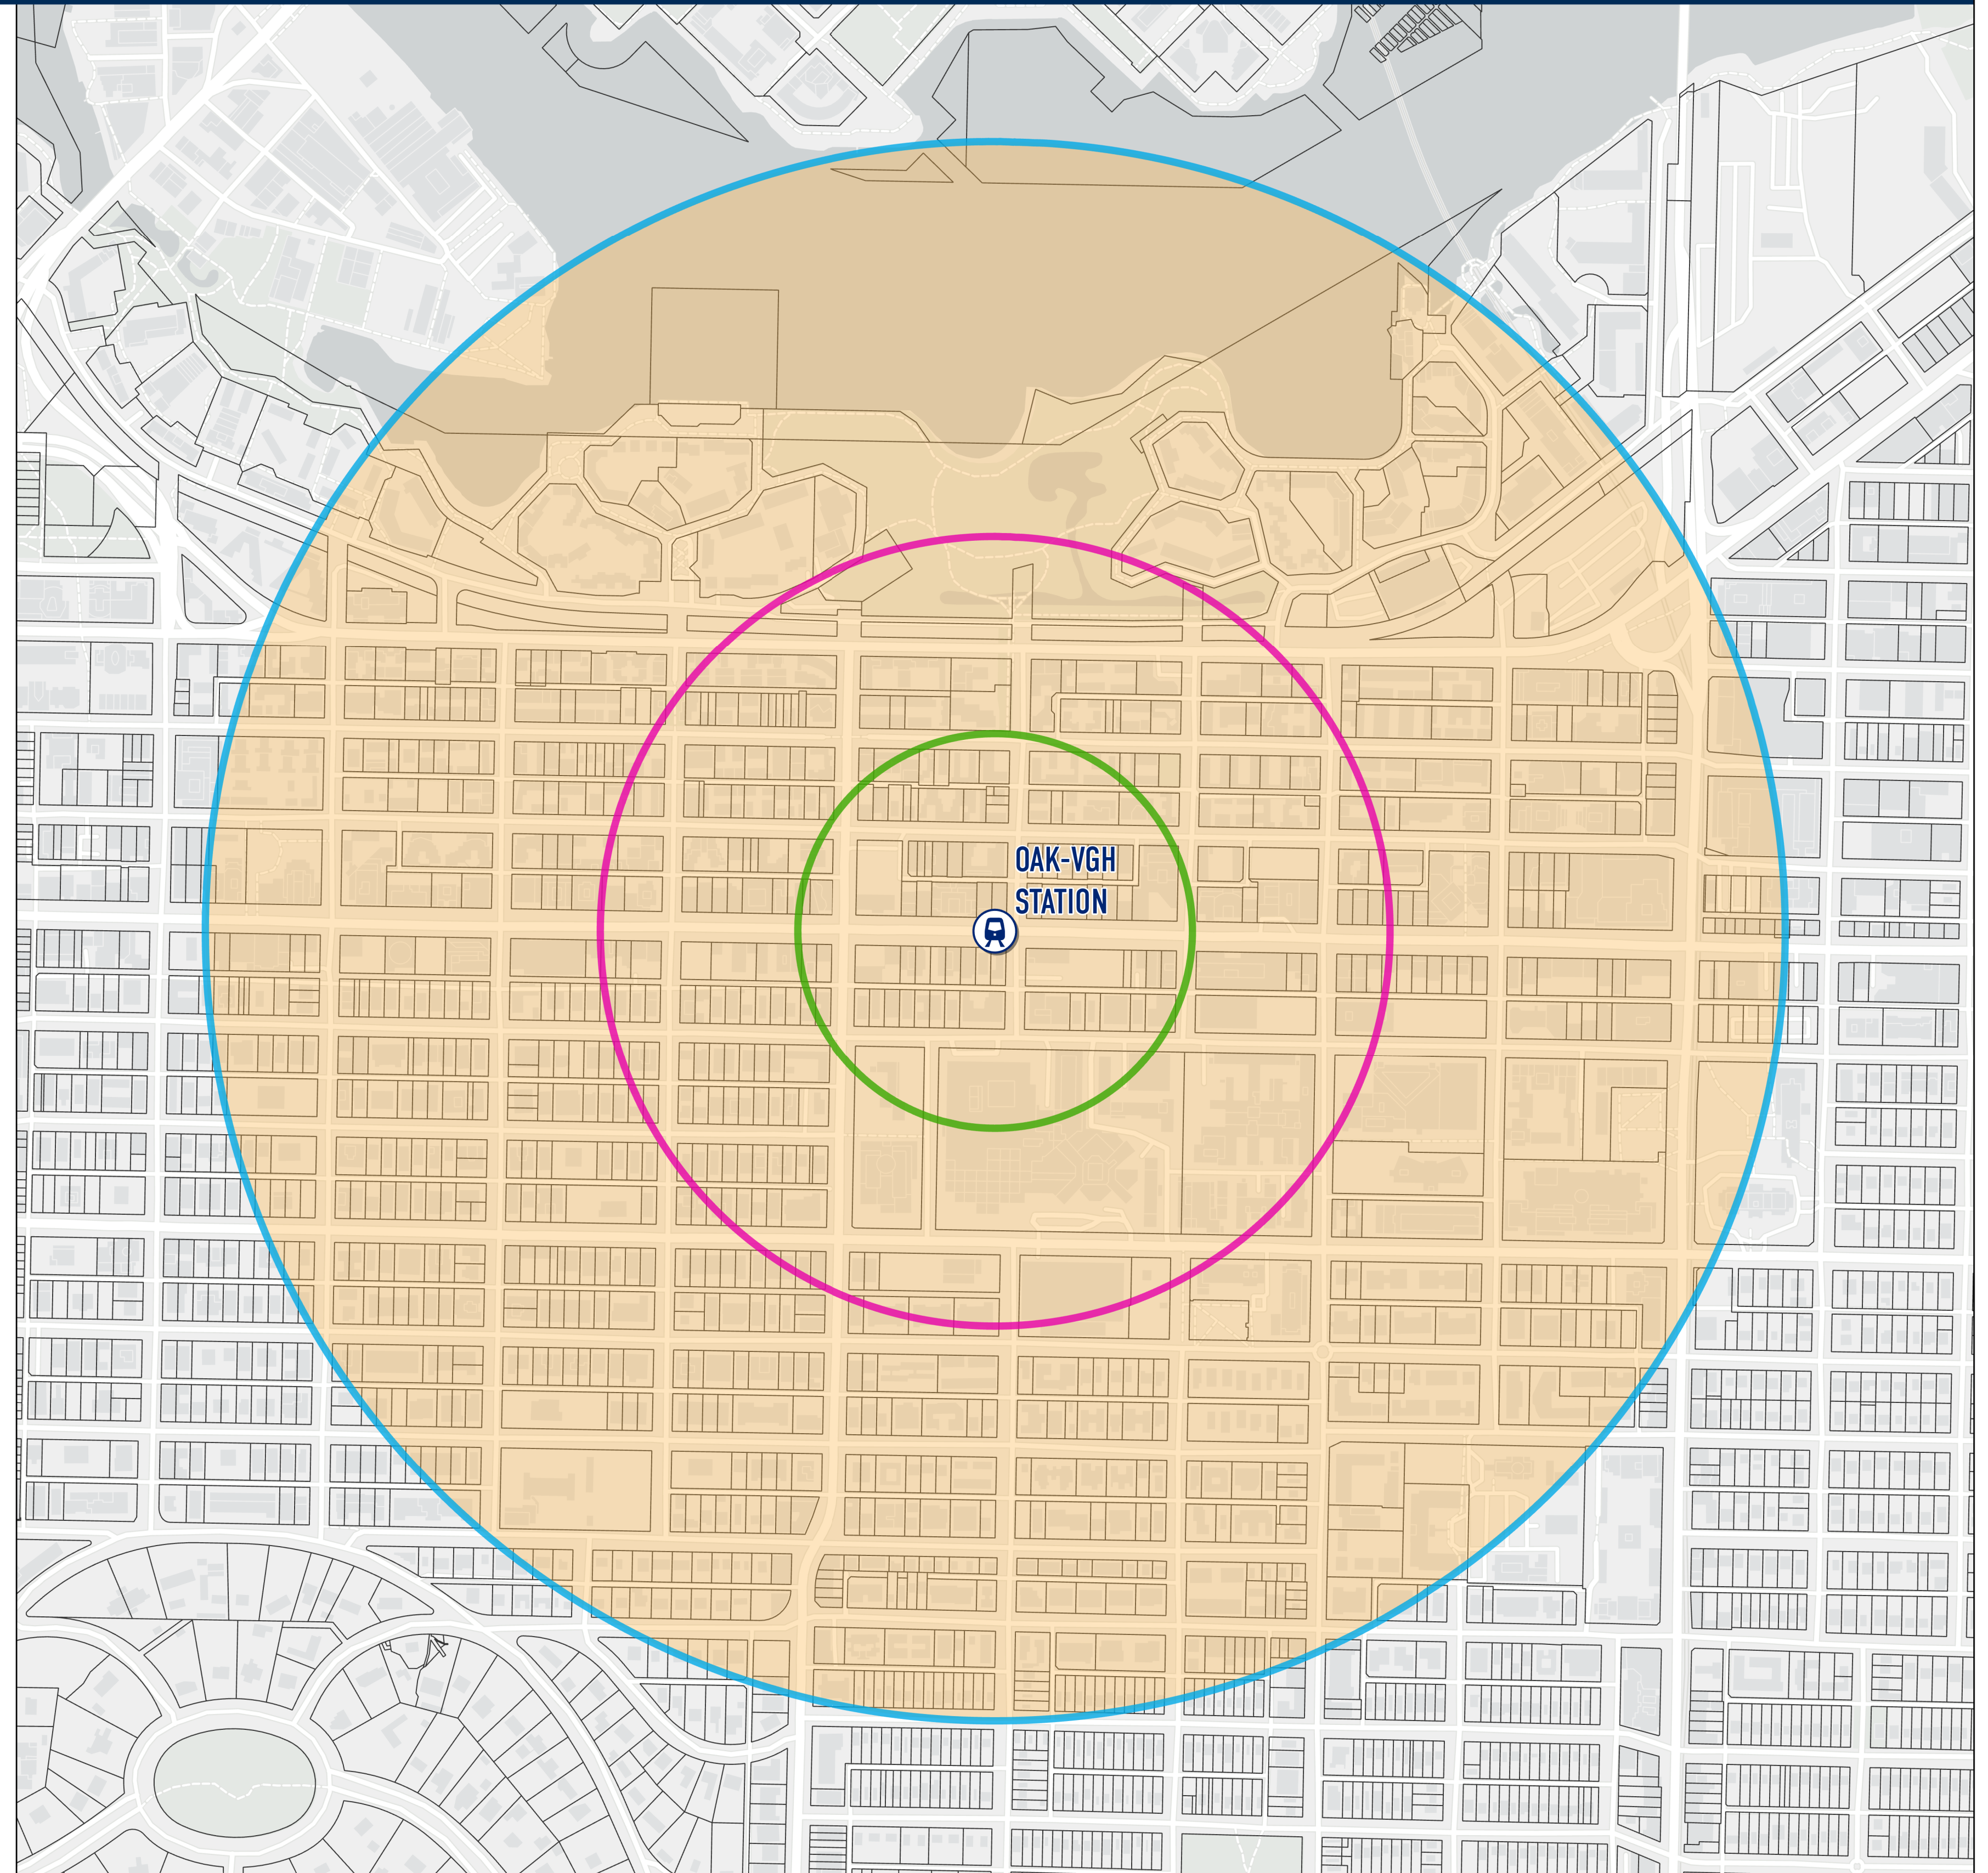

OAK-VGH STATION (CITY OF VANCOUVER)

Legend

-  Passenger Rail
-  Transit Oriented Area
-  200 metre Tier
-  400 metre Tier
-  800 metre Tier
-  Parcel

Date Created: 2023-11-15