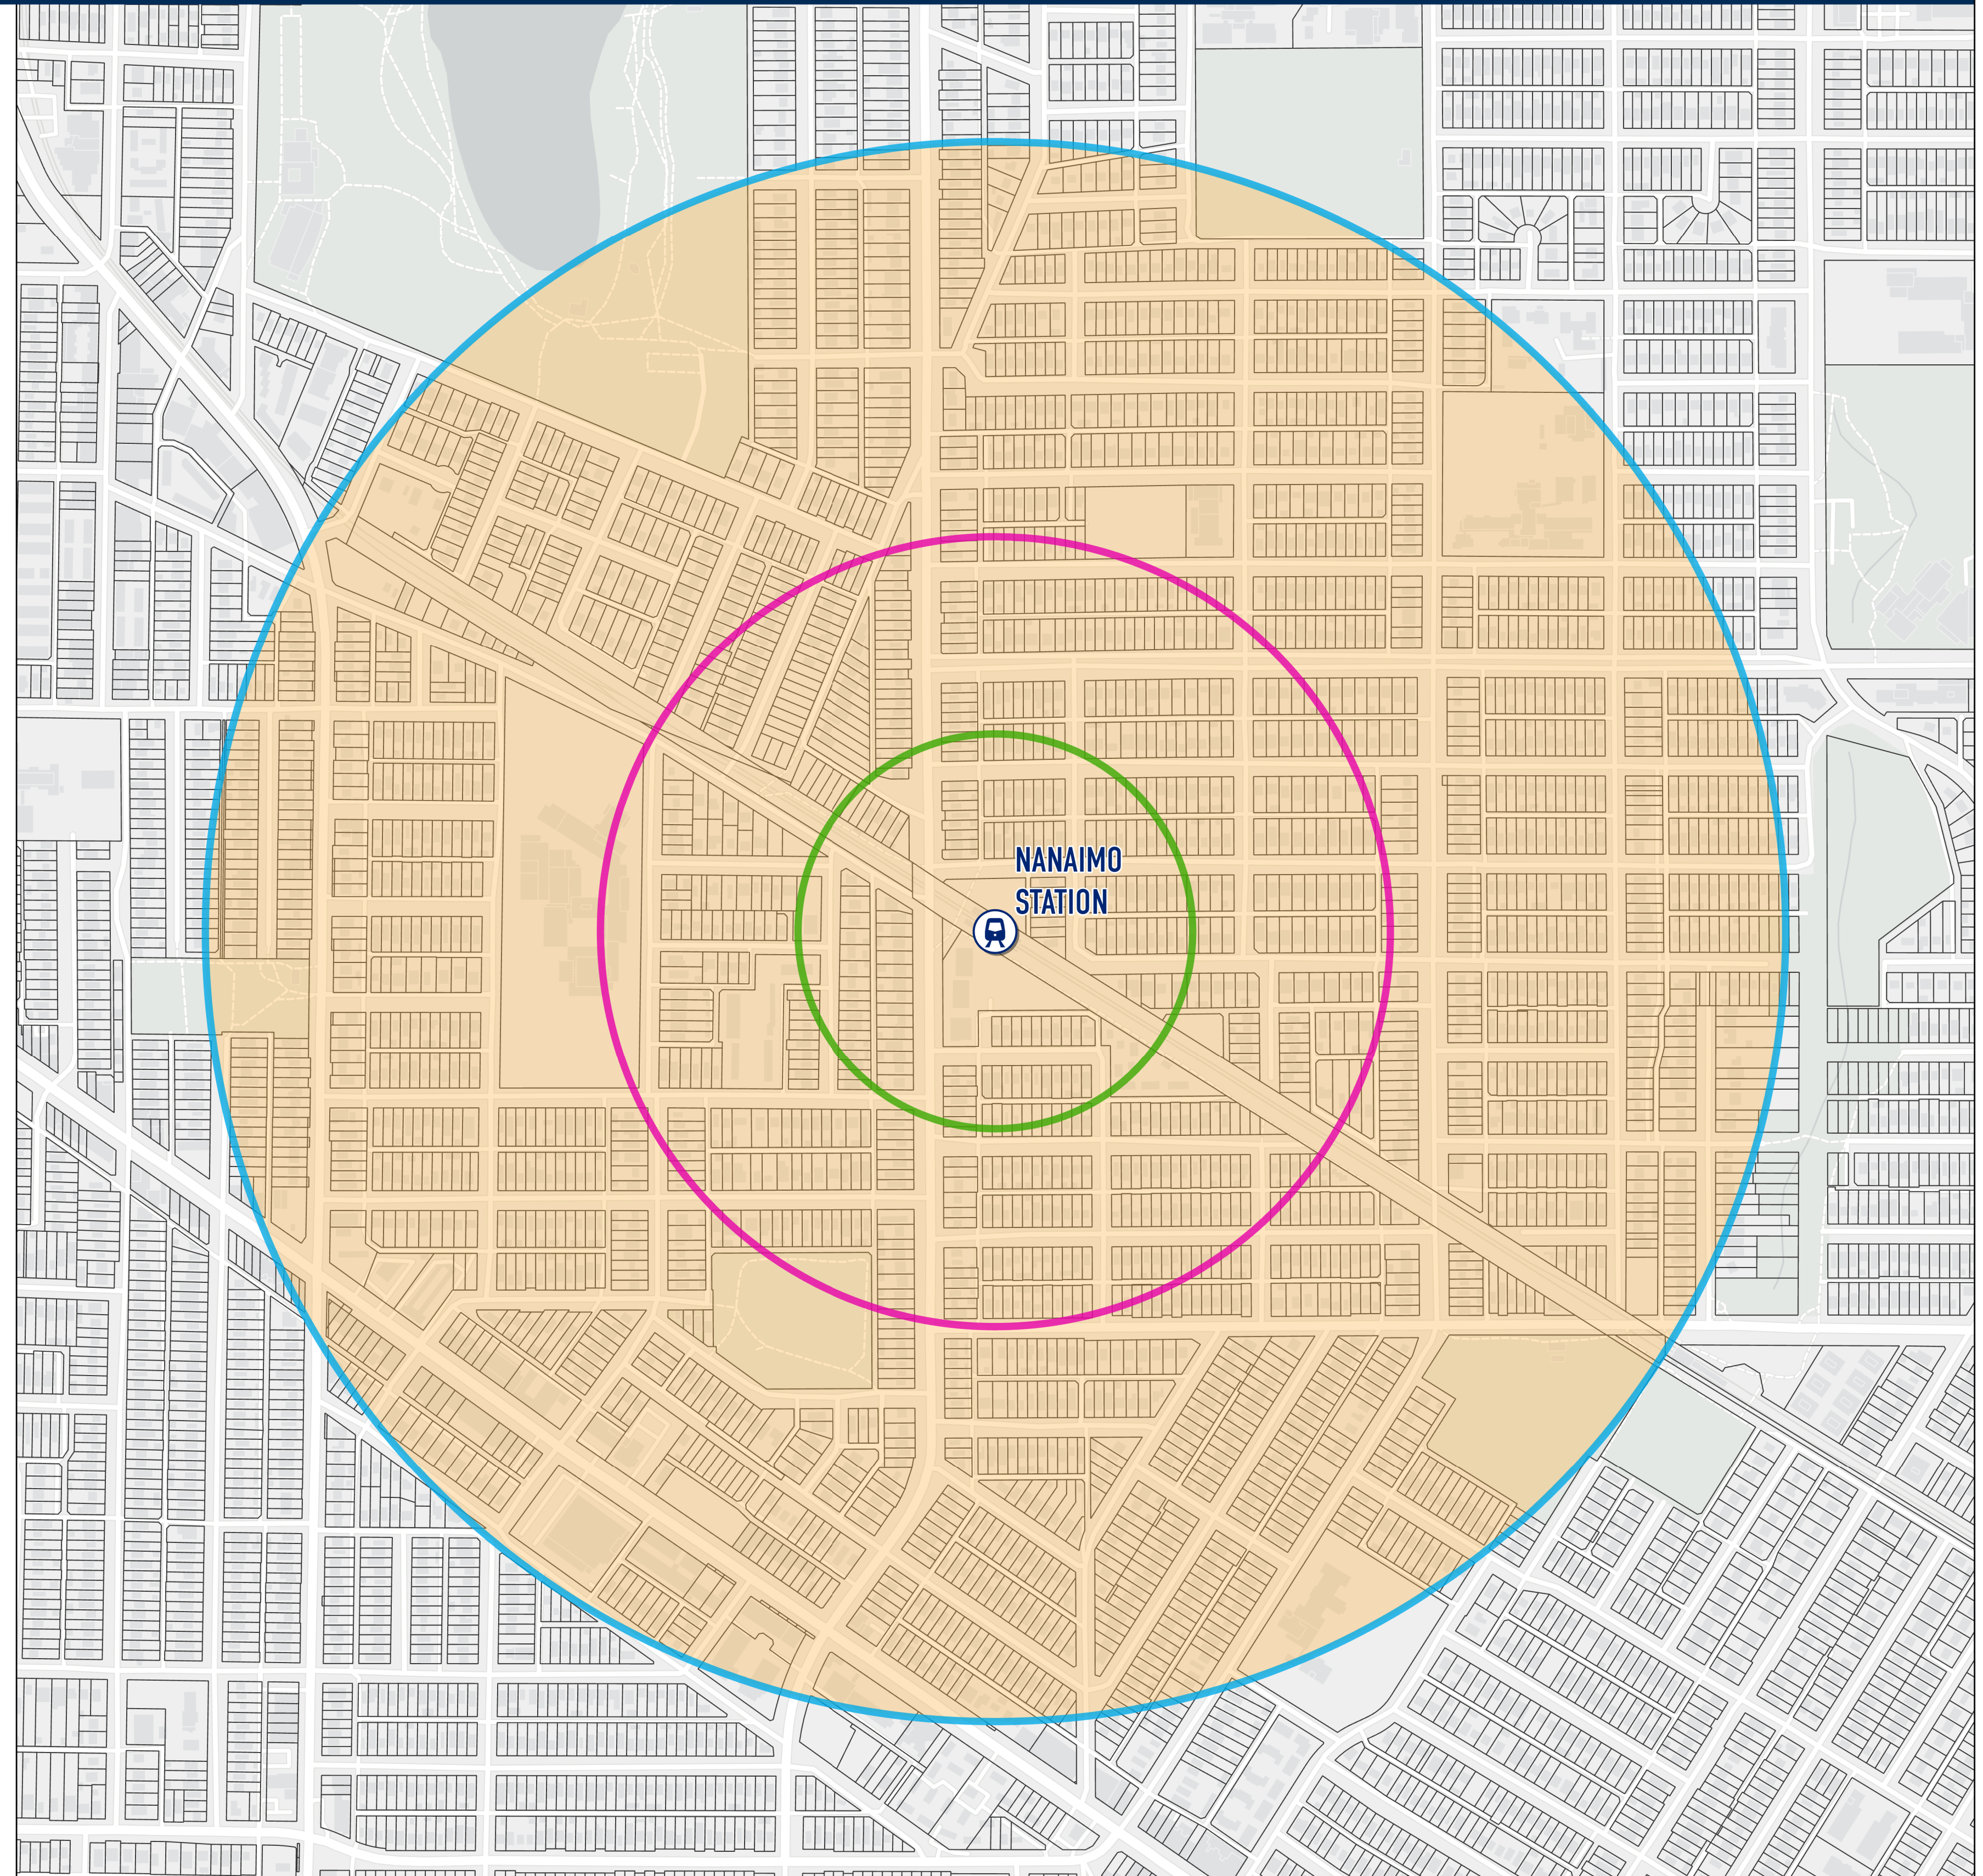

NANAIMO STATION (CITY OF VANCOUVER)

Legend

-  Passenger Rail
-  Transit Oriented Area
-  200 metre Tier
-  400 metre Tier
-  800 metre Tier
-  Parcel

Date Created: 2023-11-15