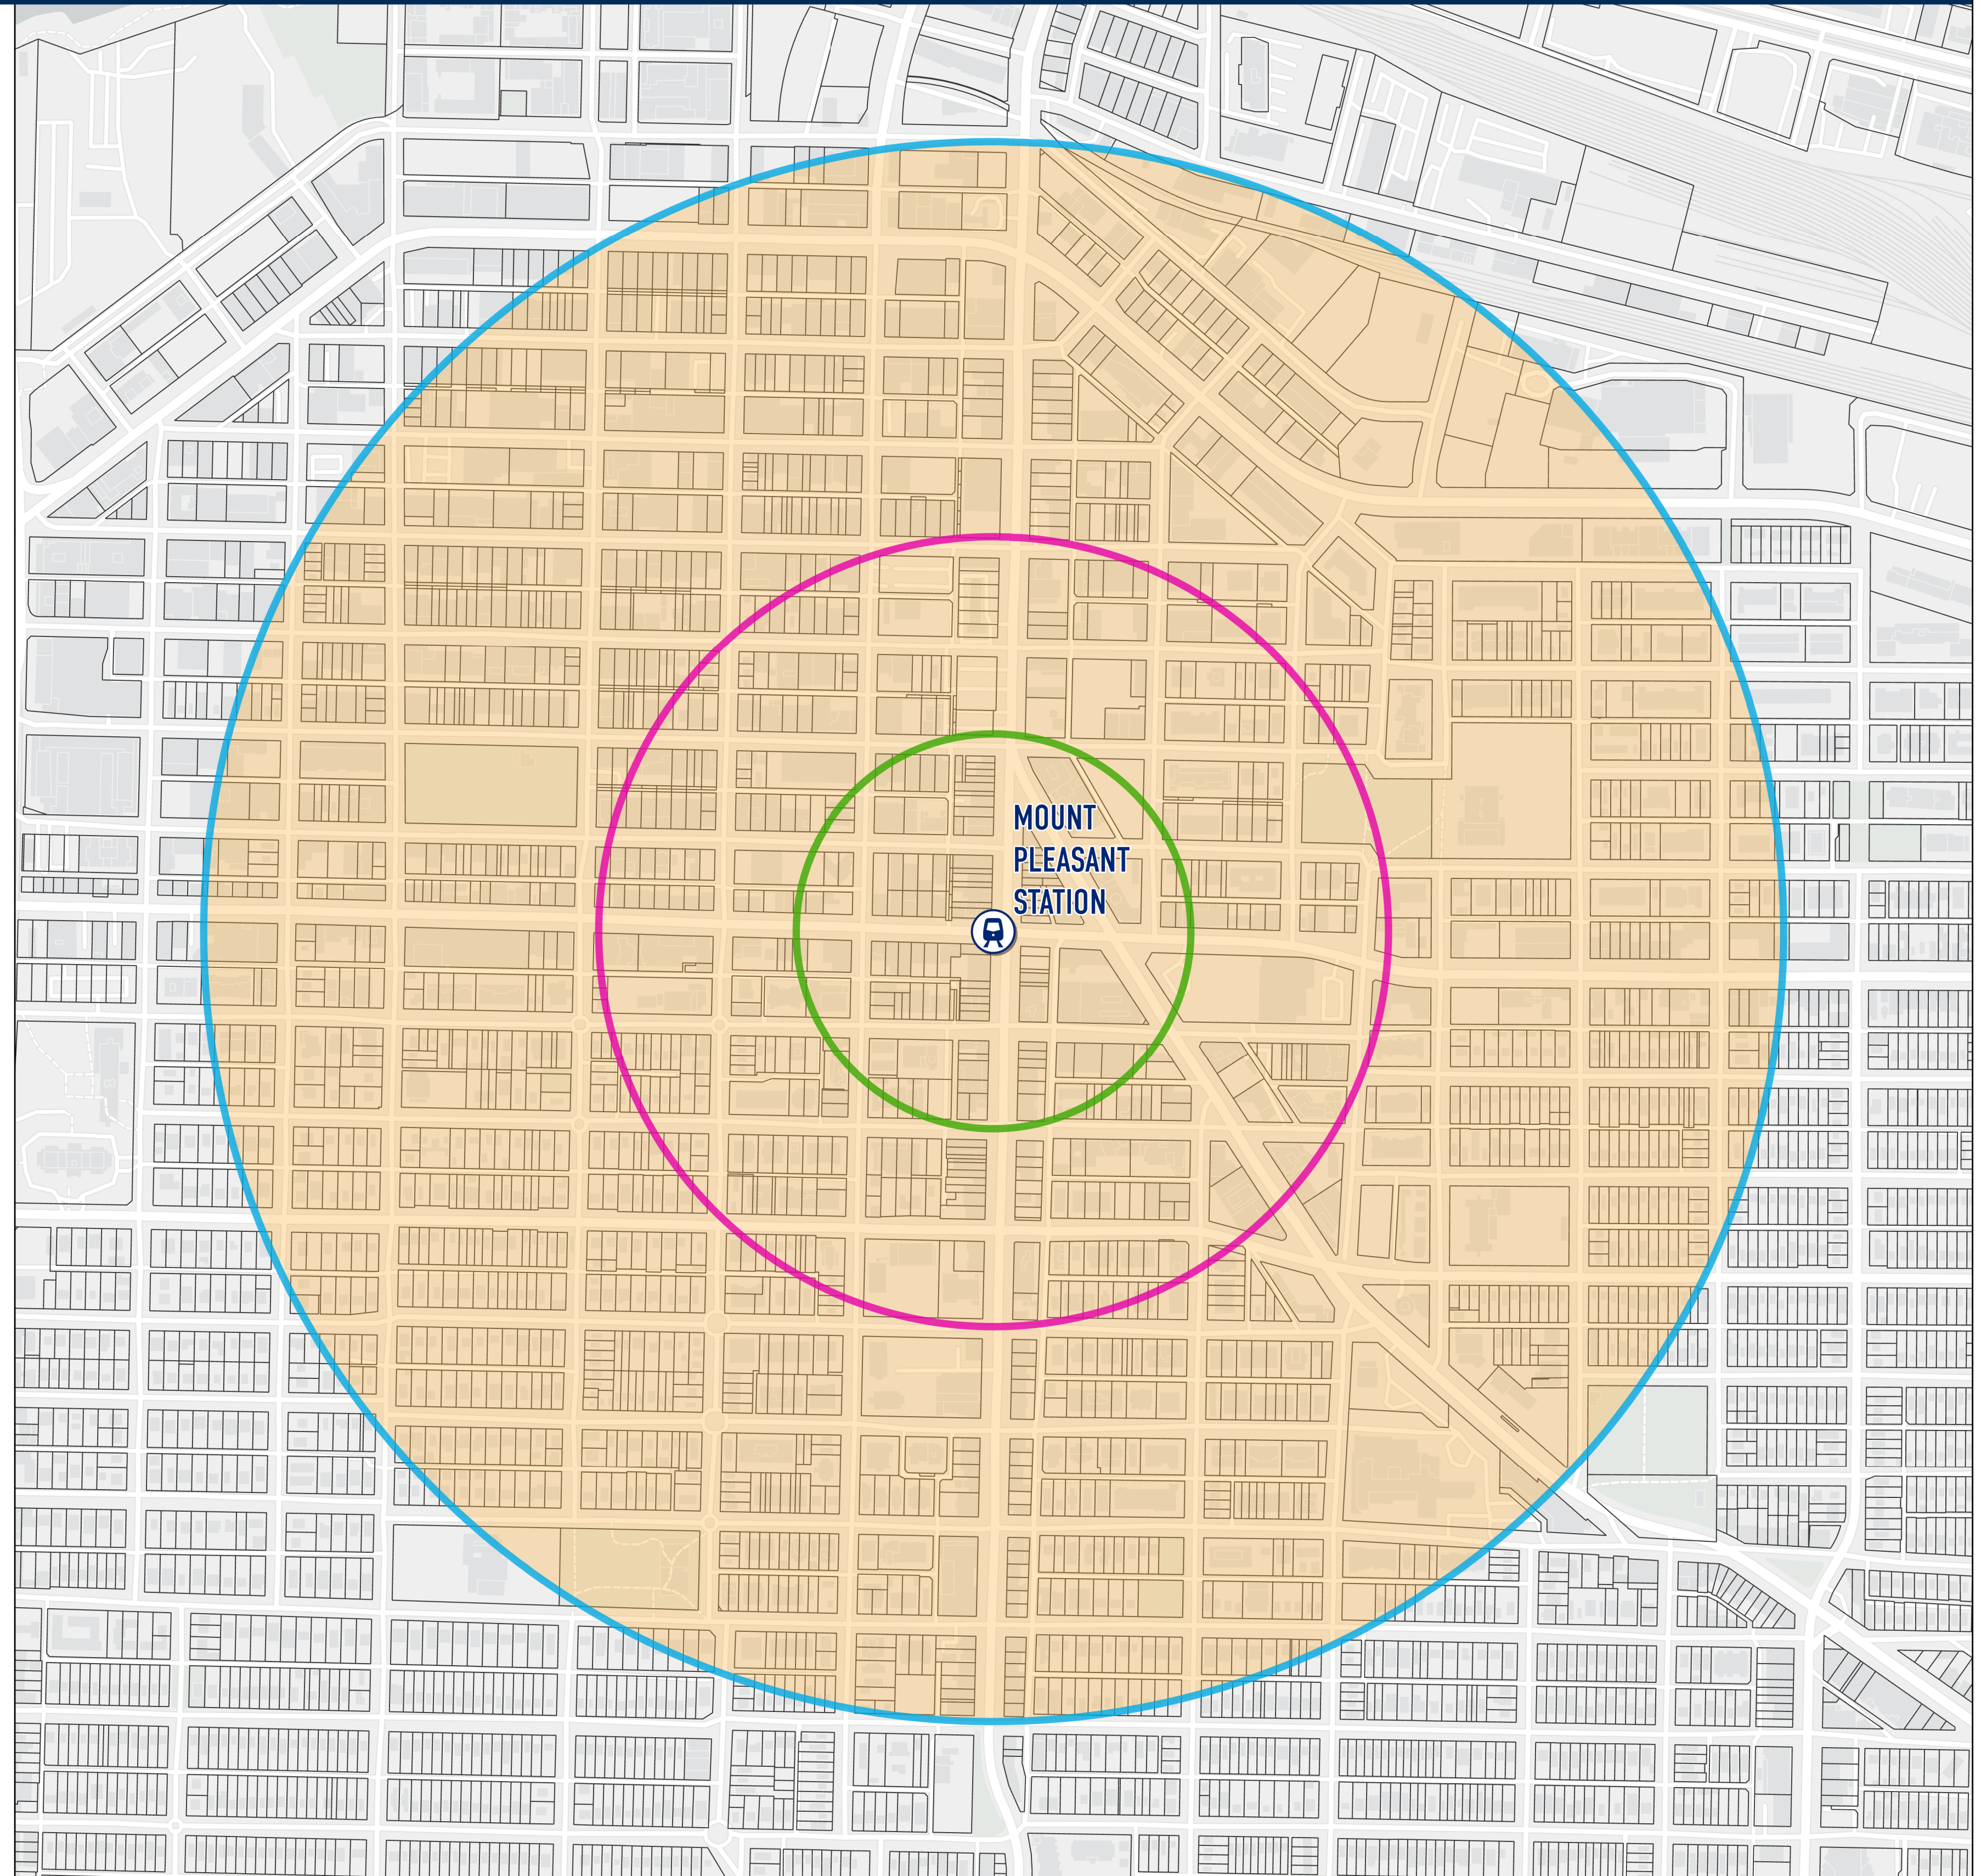

# MOUNT PLEASANT STATION (CITY OF VANCOUVER)

## Legend

Passenger Rail

Transit Oriented Area

200 metre Tier

400 metre Tier

800 metre Tier

Parcel

Date Created: 2023-11-15