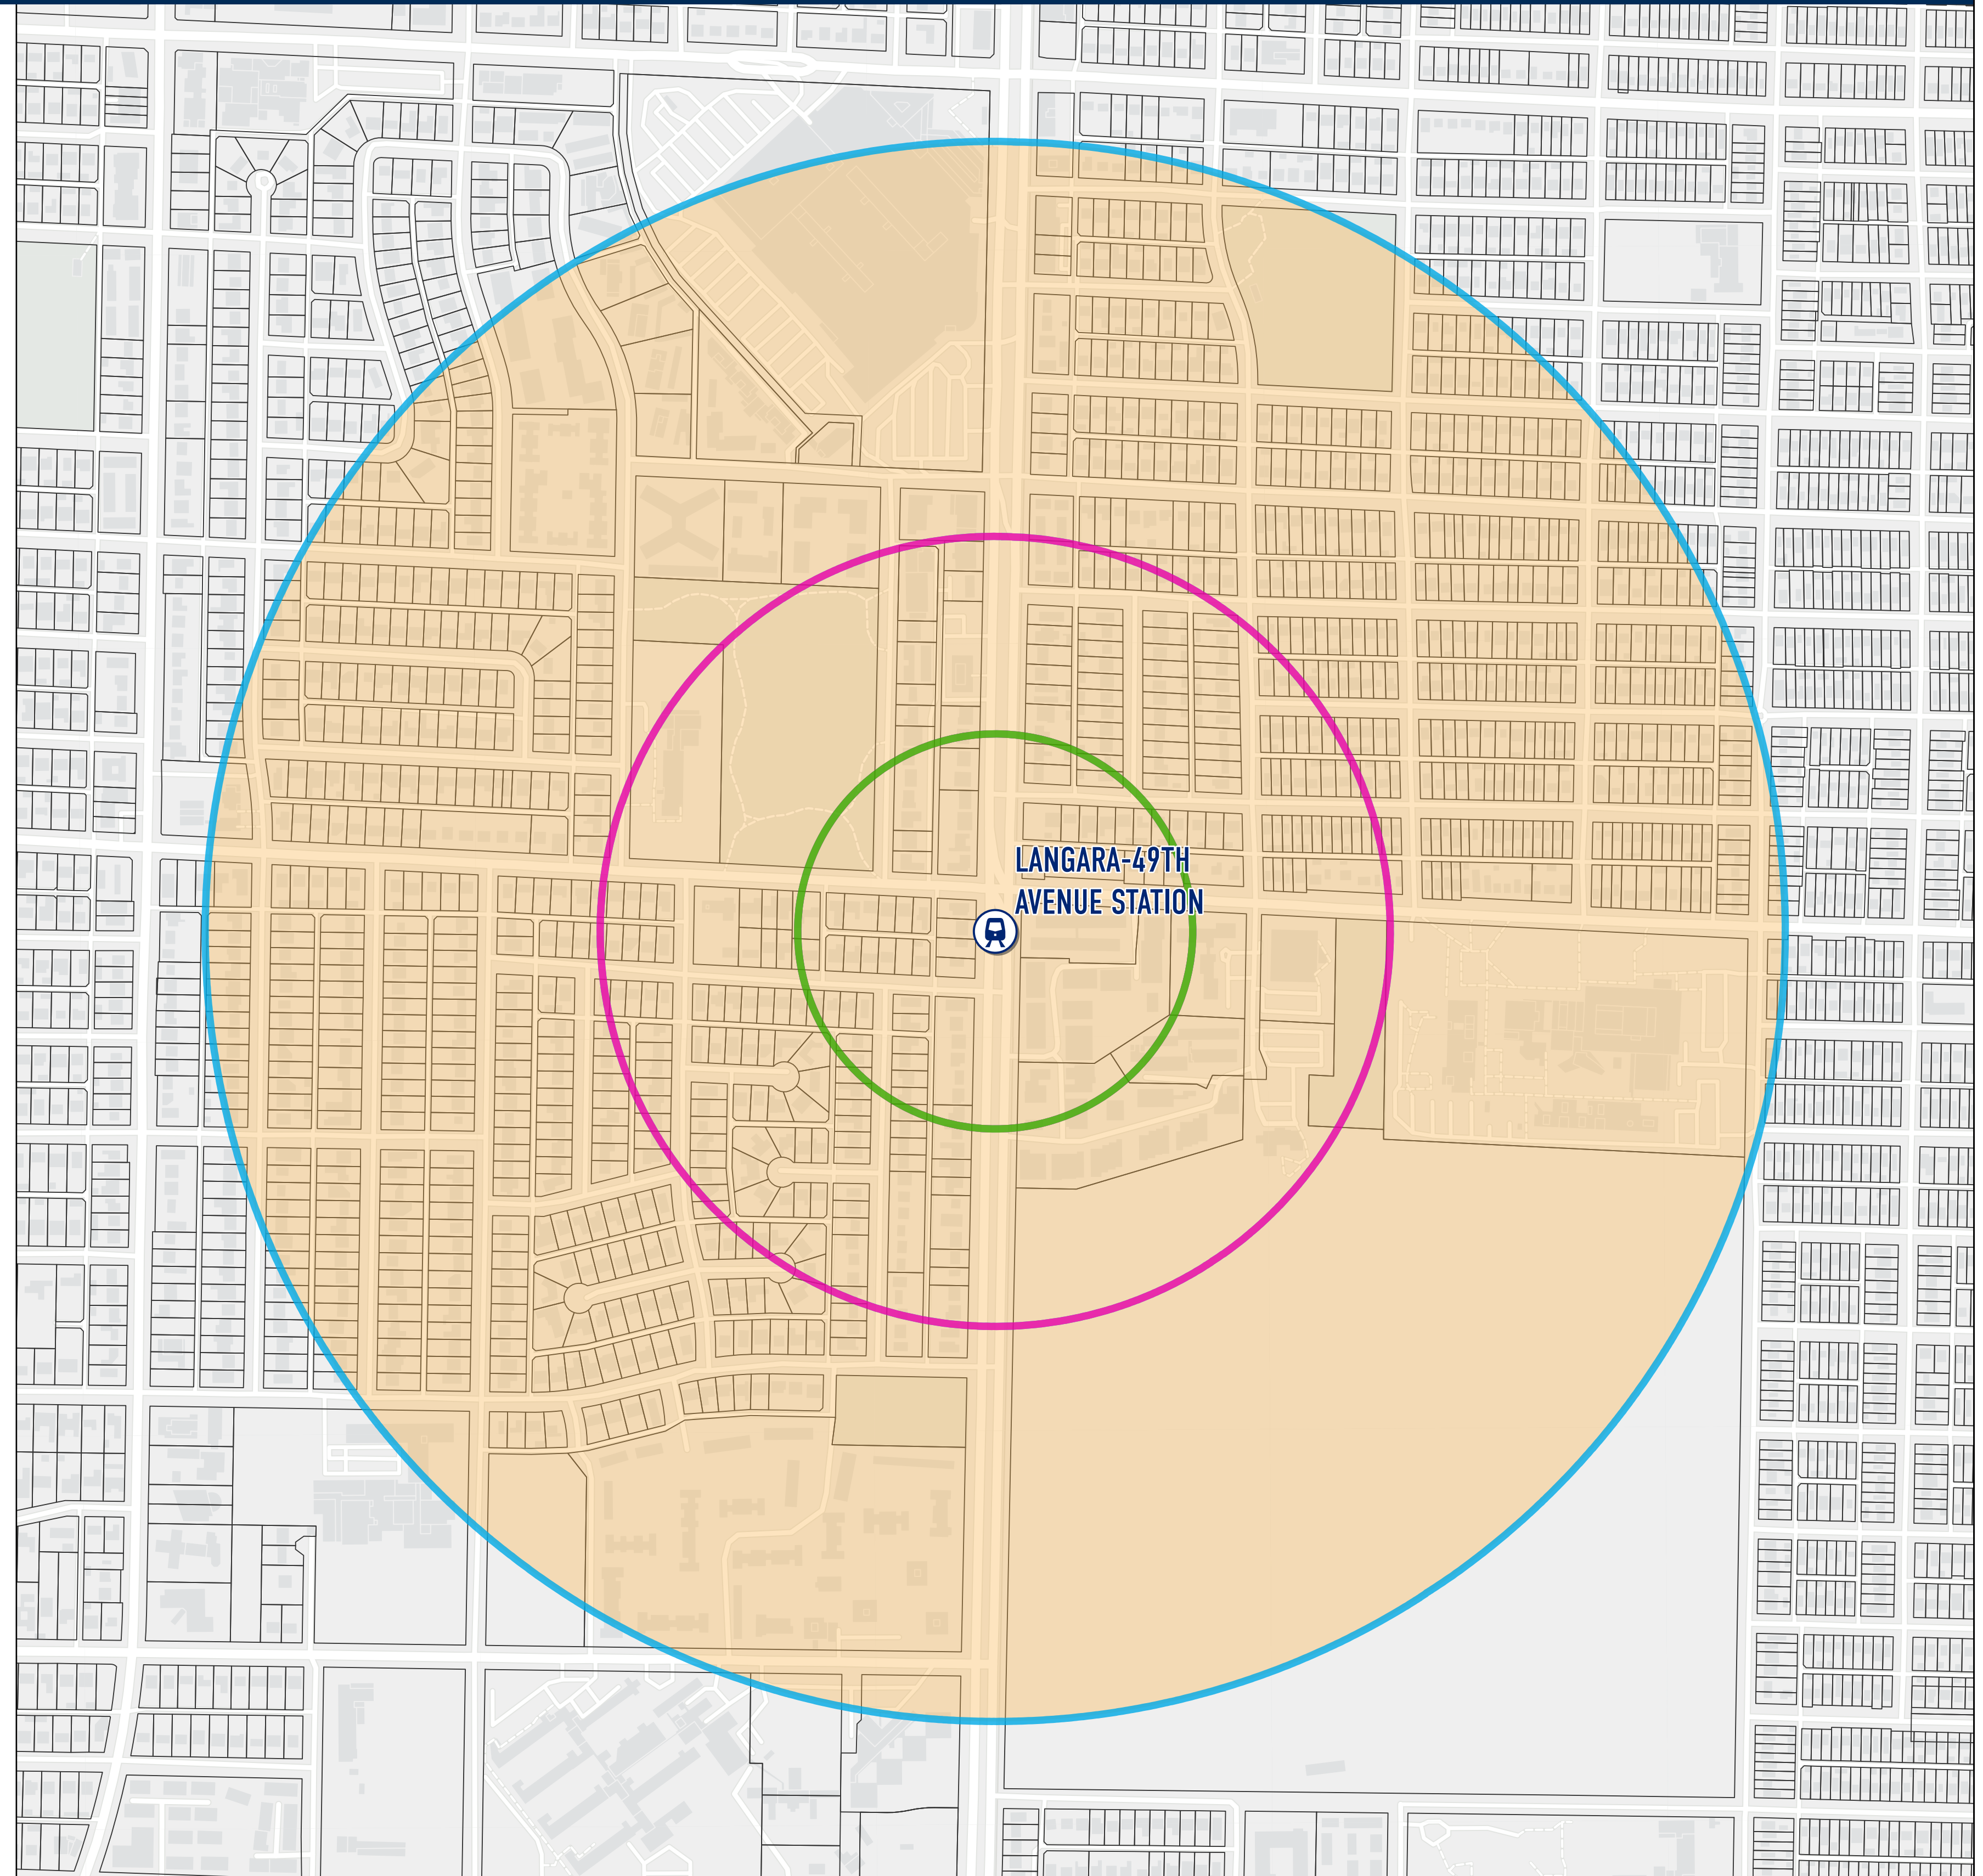

LANGARA-49TH AVENUE STATION (CITY OF VANCOUVER)

Legend

-  Passenger Rail
-  Transit Oriented Area
-  200 metre Tier
-  400 metre Tier
-  800 metre Tier
-  Parcel

Date Created: 2023-11-15