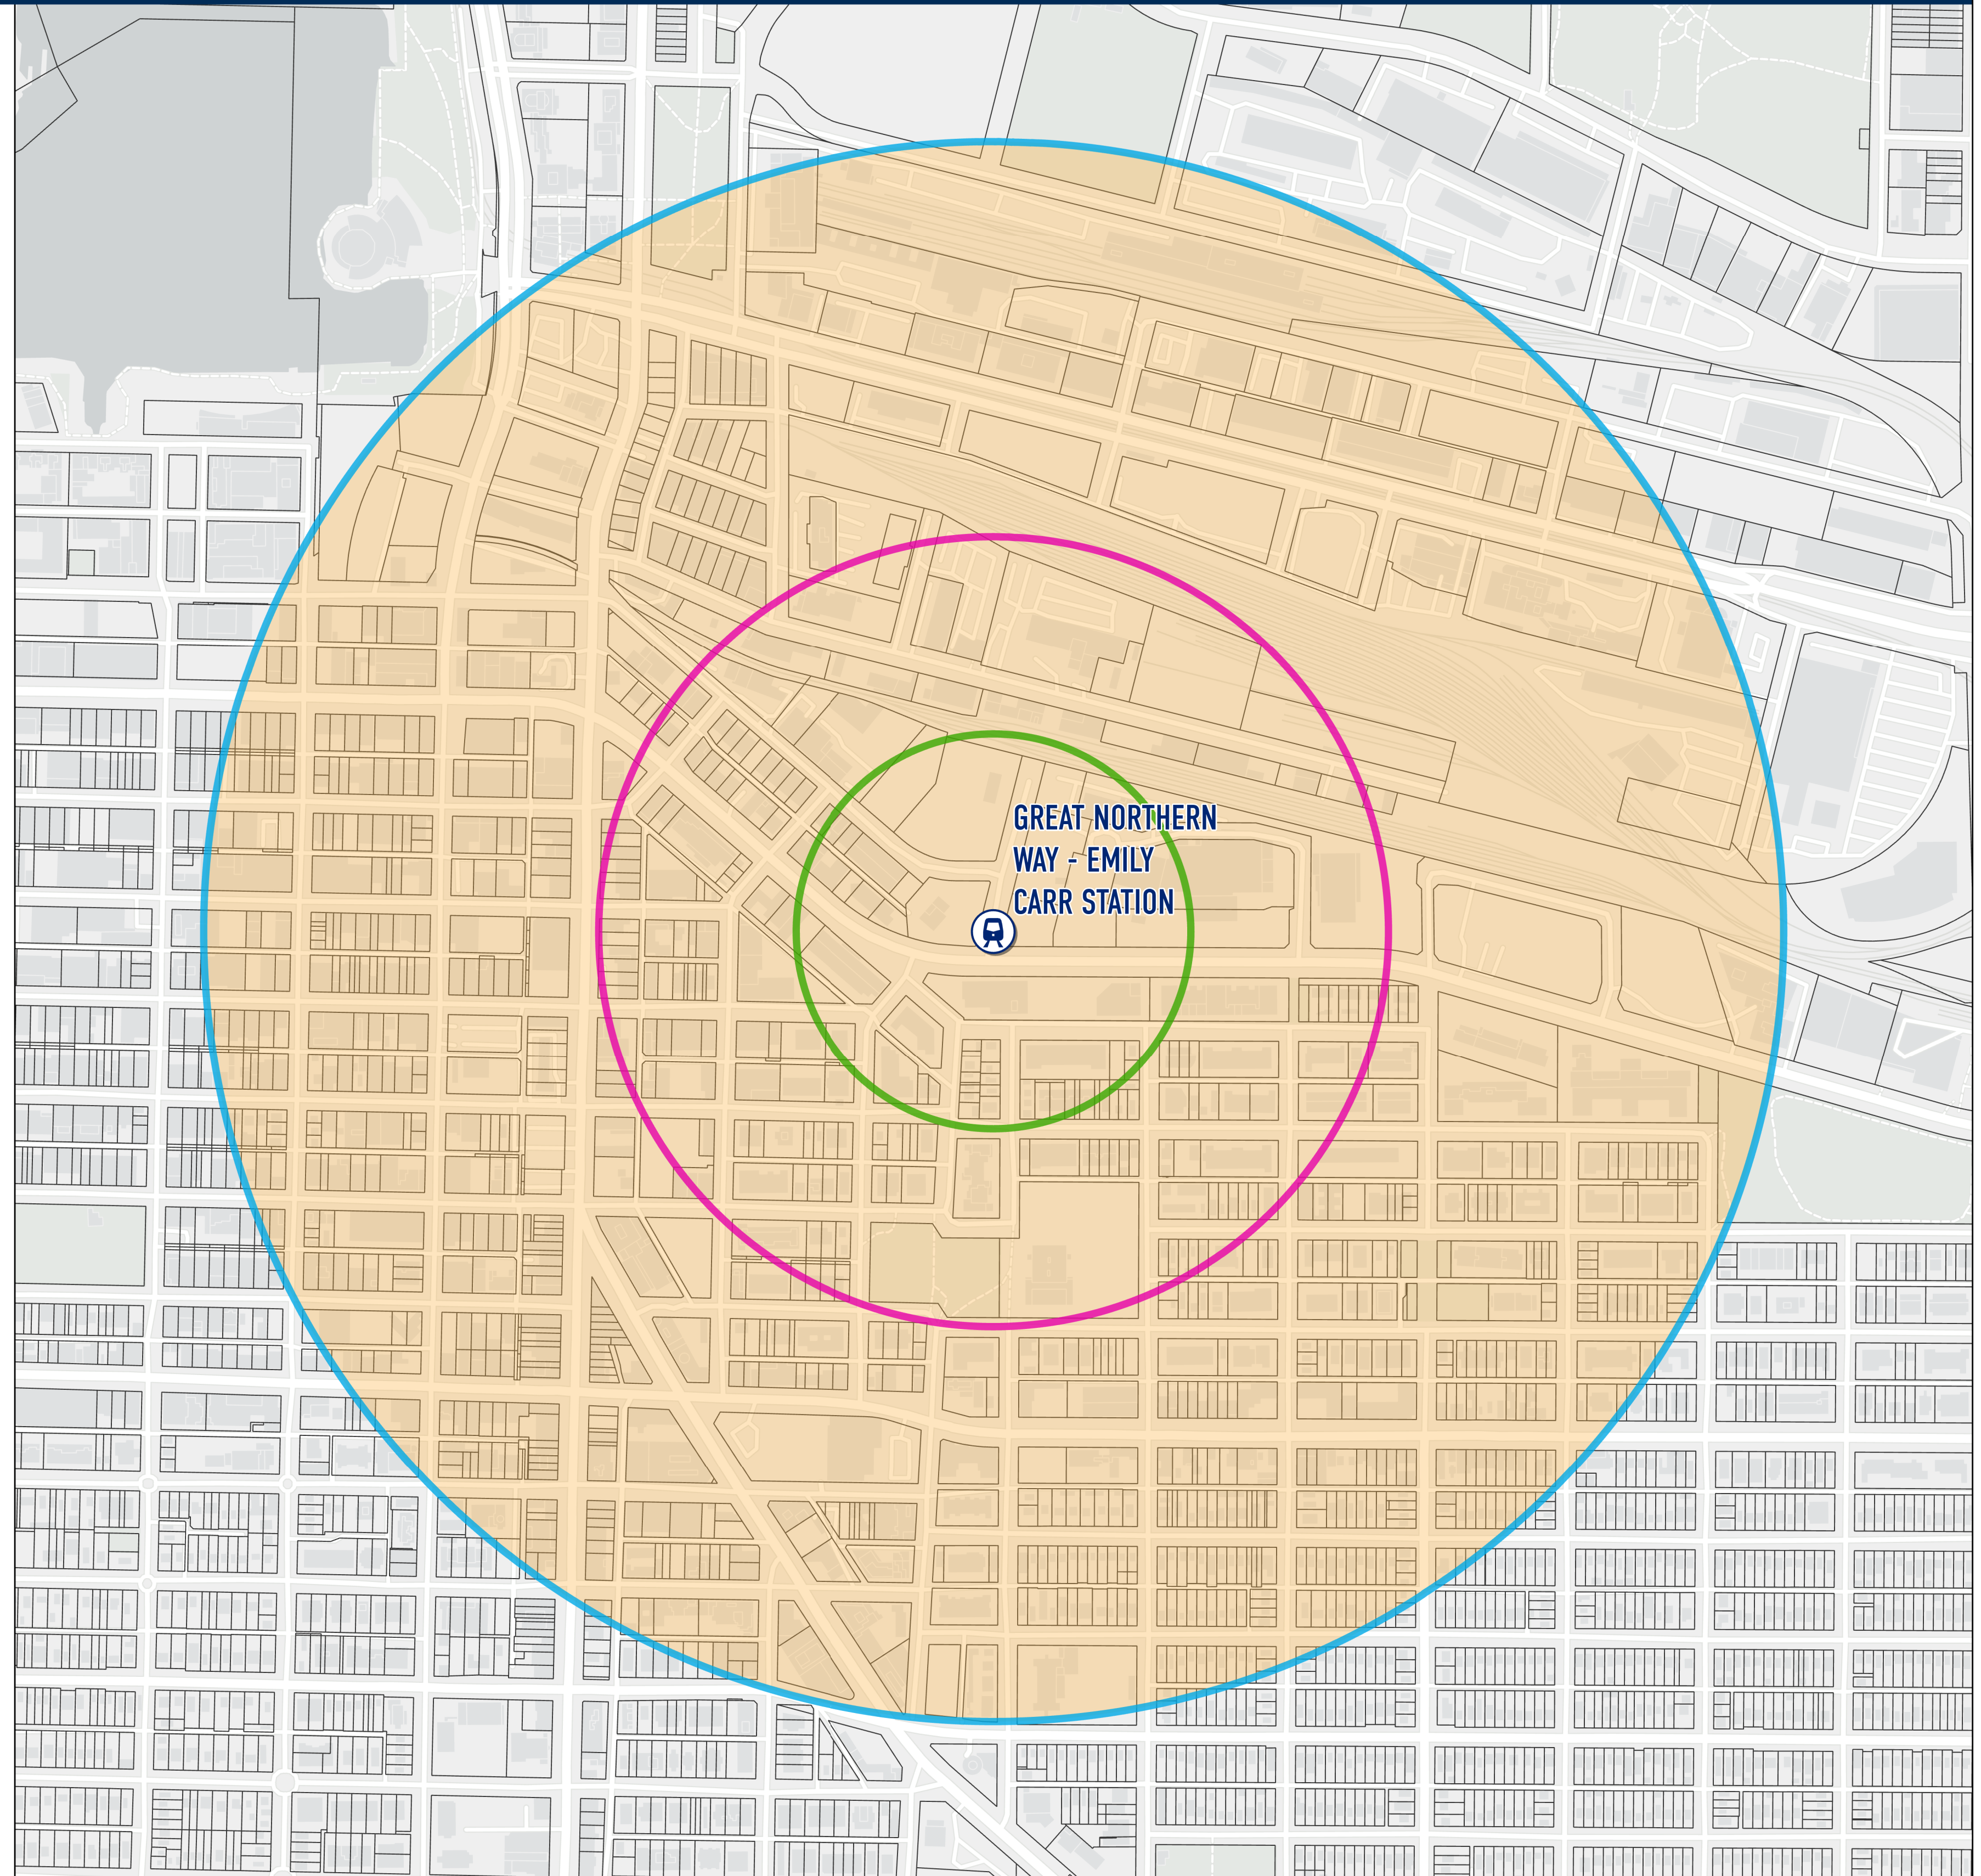

GREAT NORTHERN WAY - EMILY CARR STATION (CITY OF VANCOUVER)

Legend

-  Passenger Rail
-  Transit Oriented Area
-  200 metre Tier
-  400 metre Tier
-  800 metre Tier
-  Parcel

Date Created: 2023-11-15