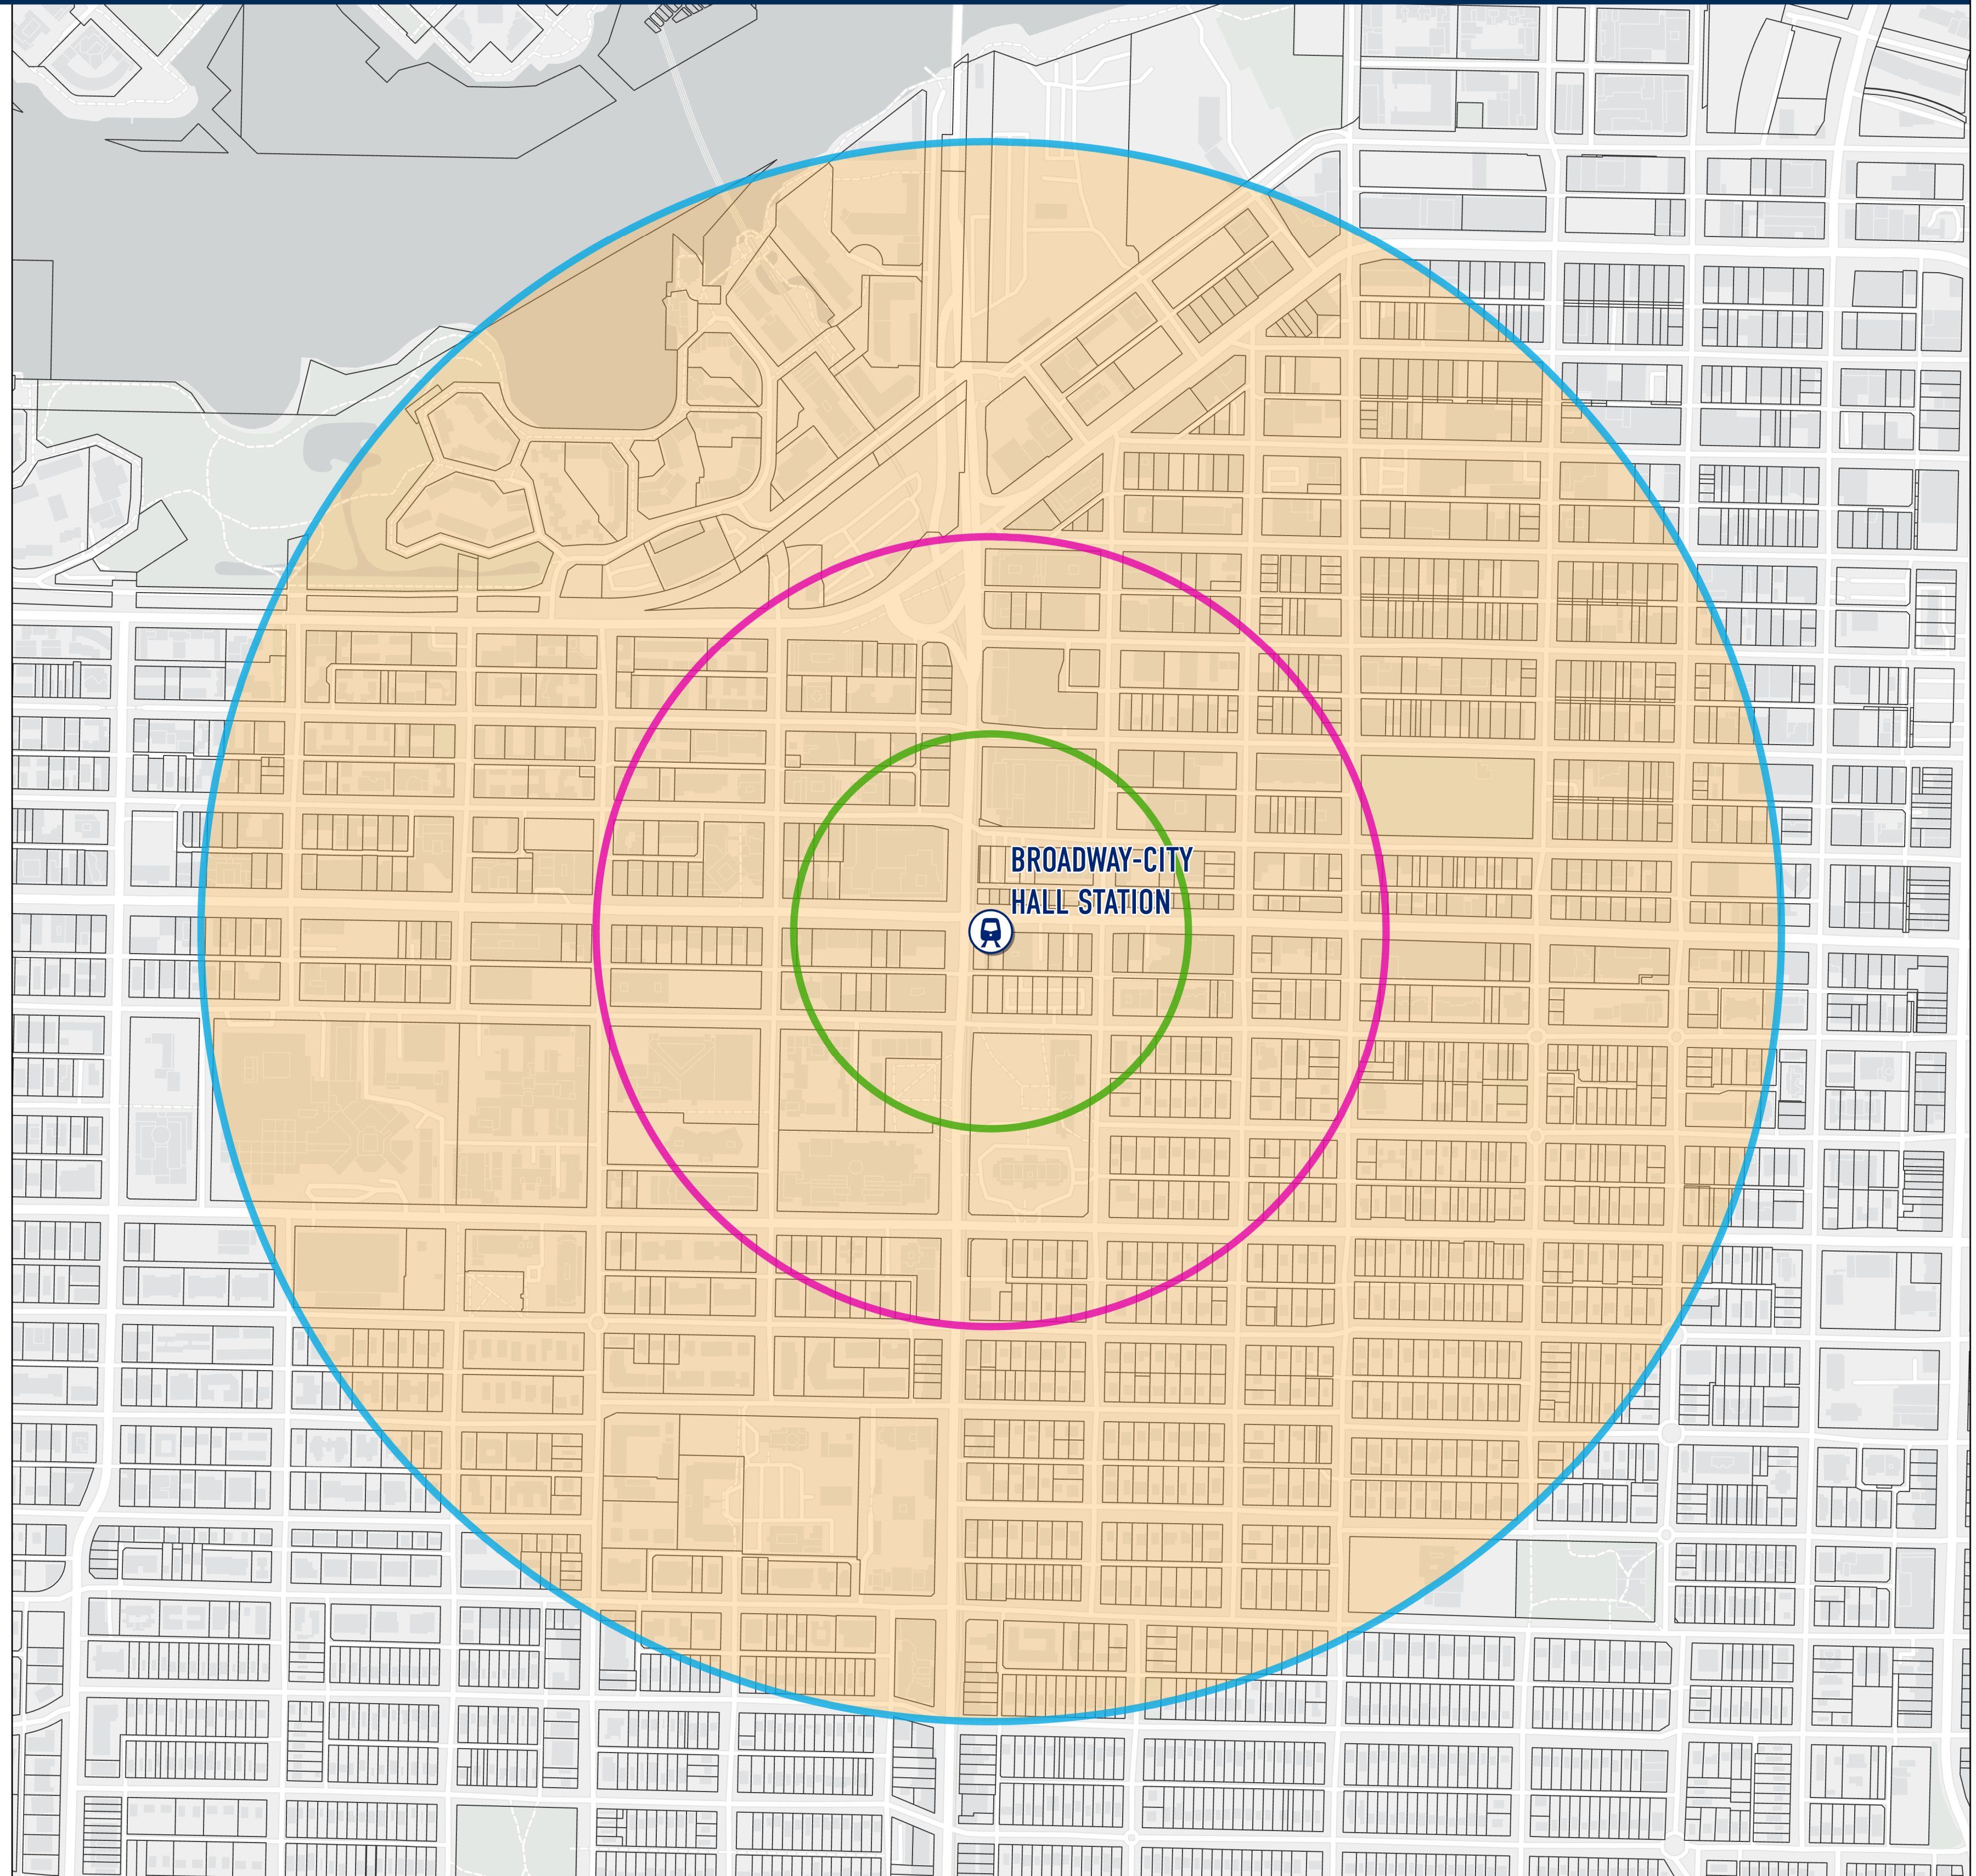

BROADWAY-CITY HALL STATION (CITY OF VANCOUVER)

Legend

Passenger Rail

Transit Oriented Area

200 metre Tier

400 metre Tier

800 metre Tier

Parcel