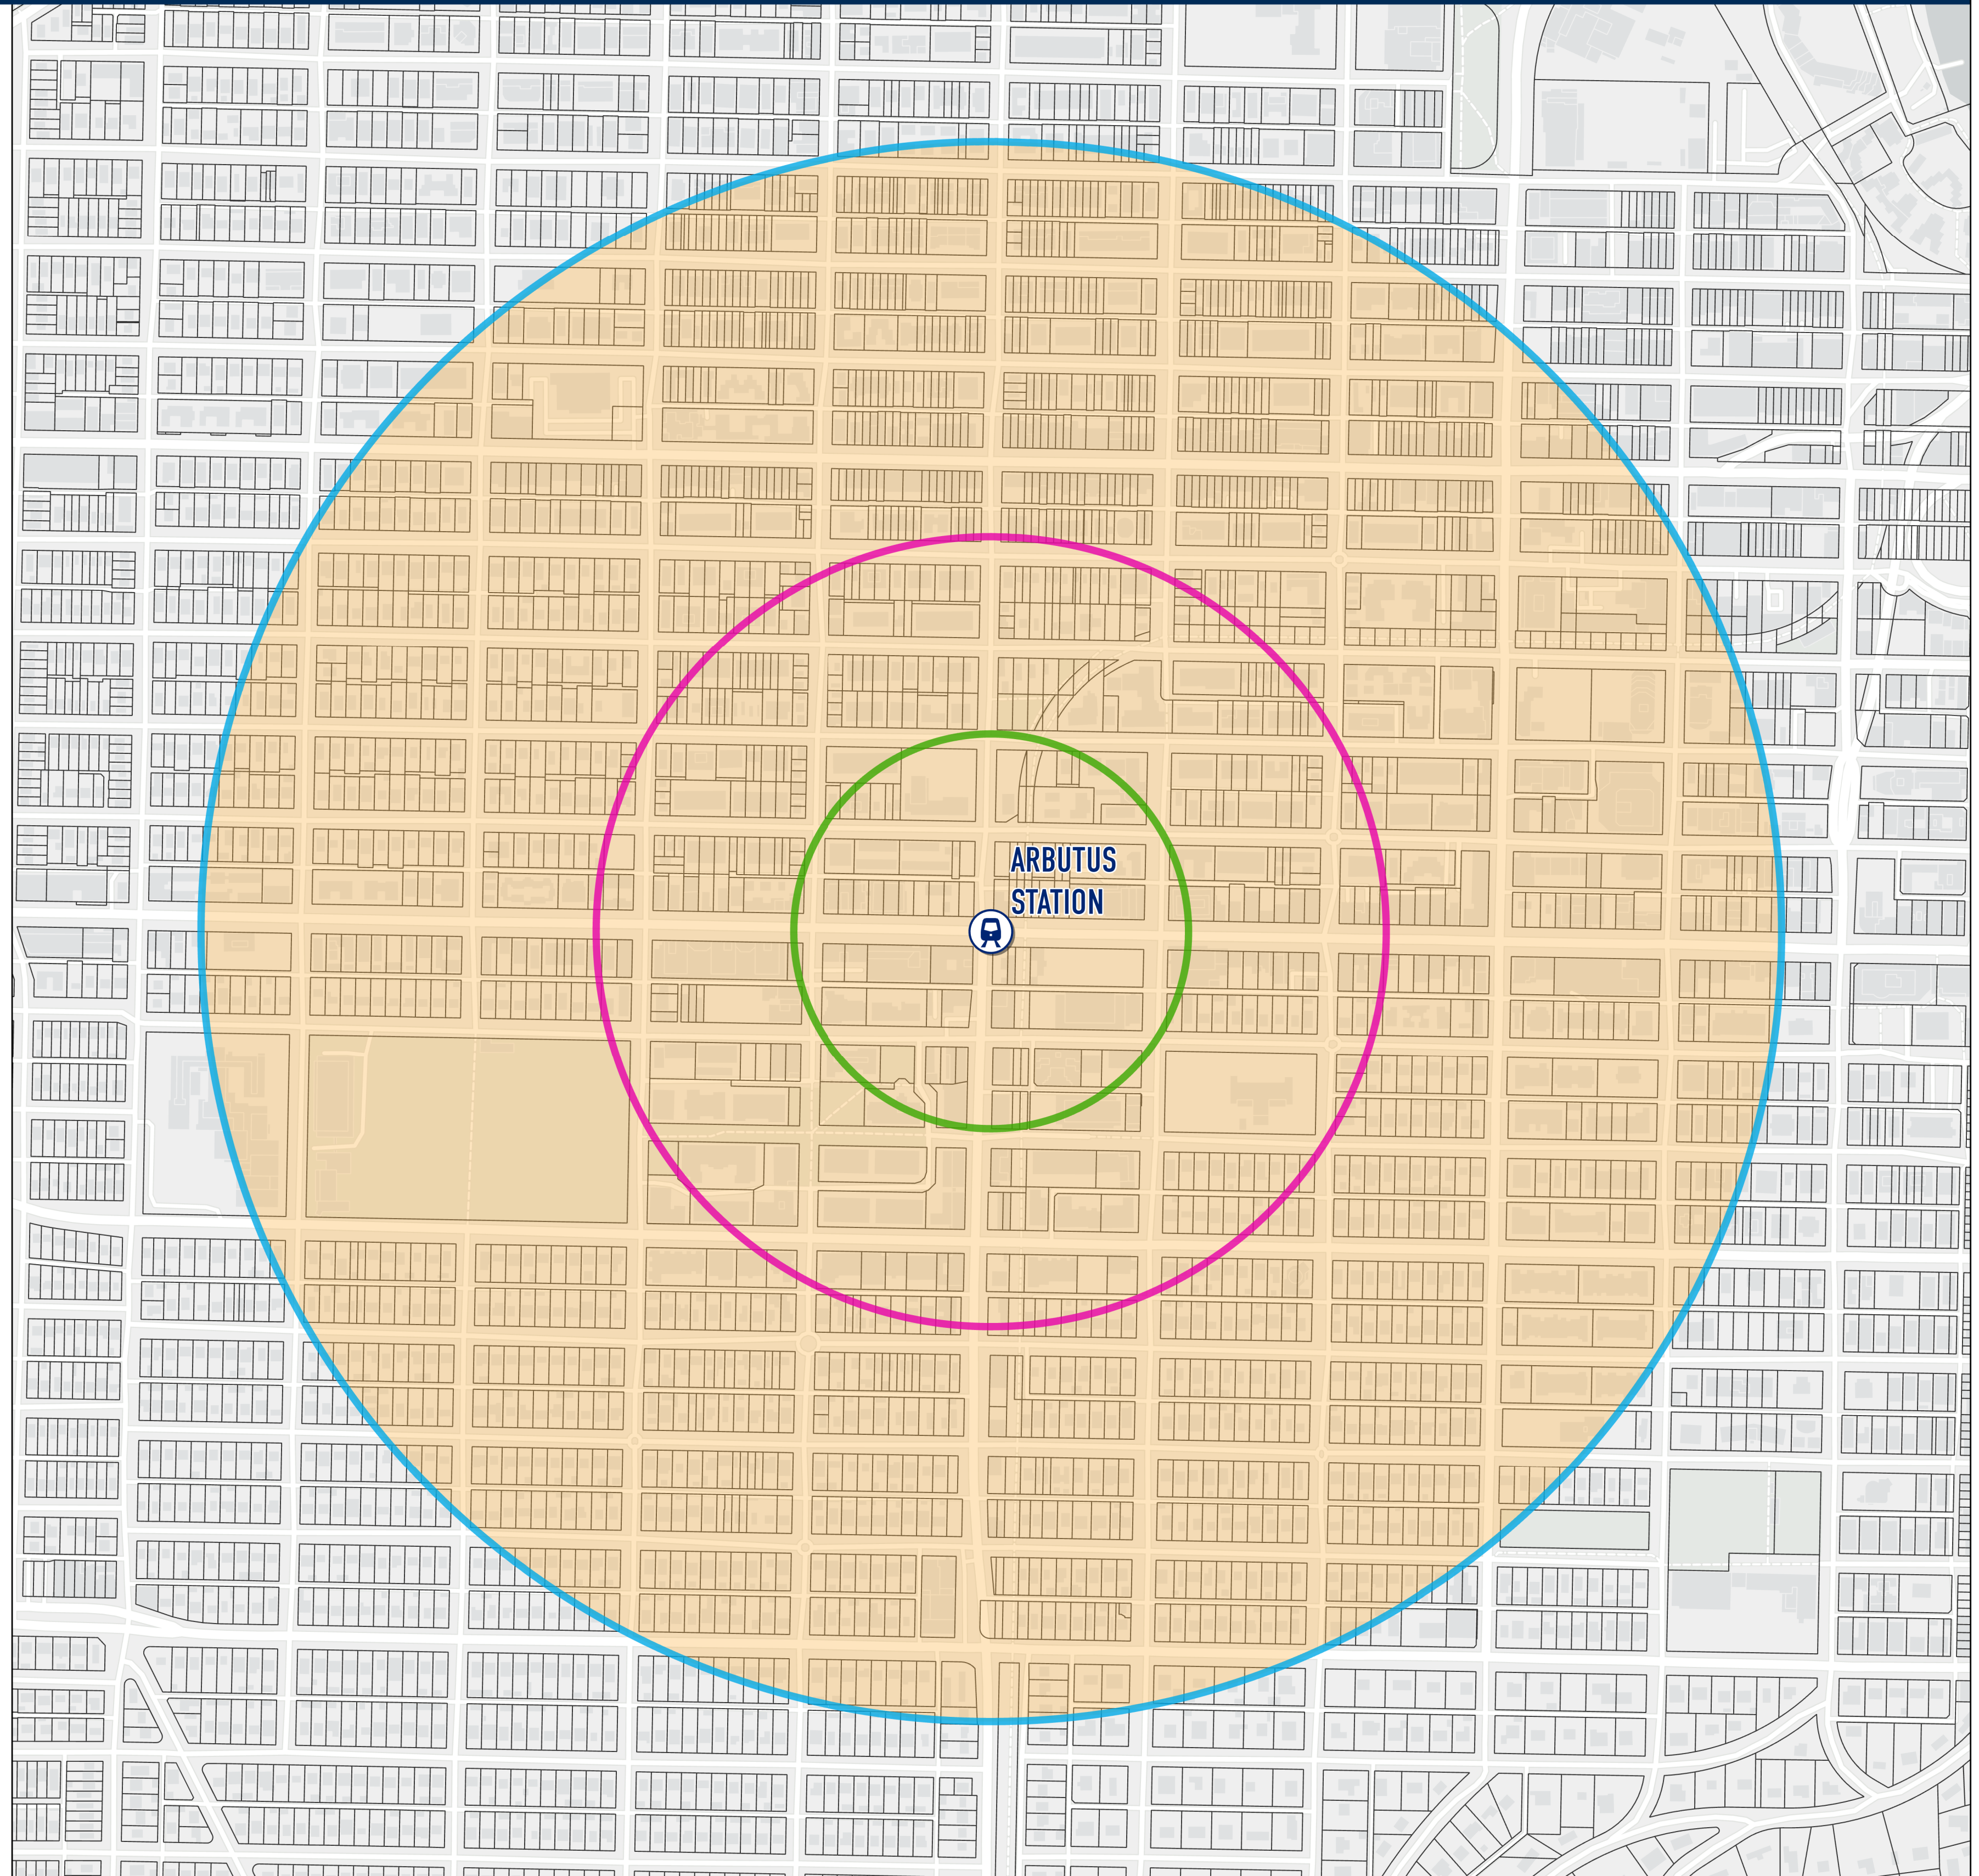

ARBUTUS STATION (CITY OF VANCOUVER)

Legend

-  Passenger Rail
-  Transit Oriented Area
-  200 metre Tier
-  400 metre Tier
-  800 metre Tier
-  Parcel

Date Created: 2023-11-15