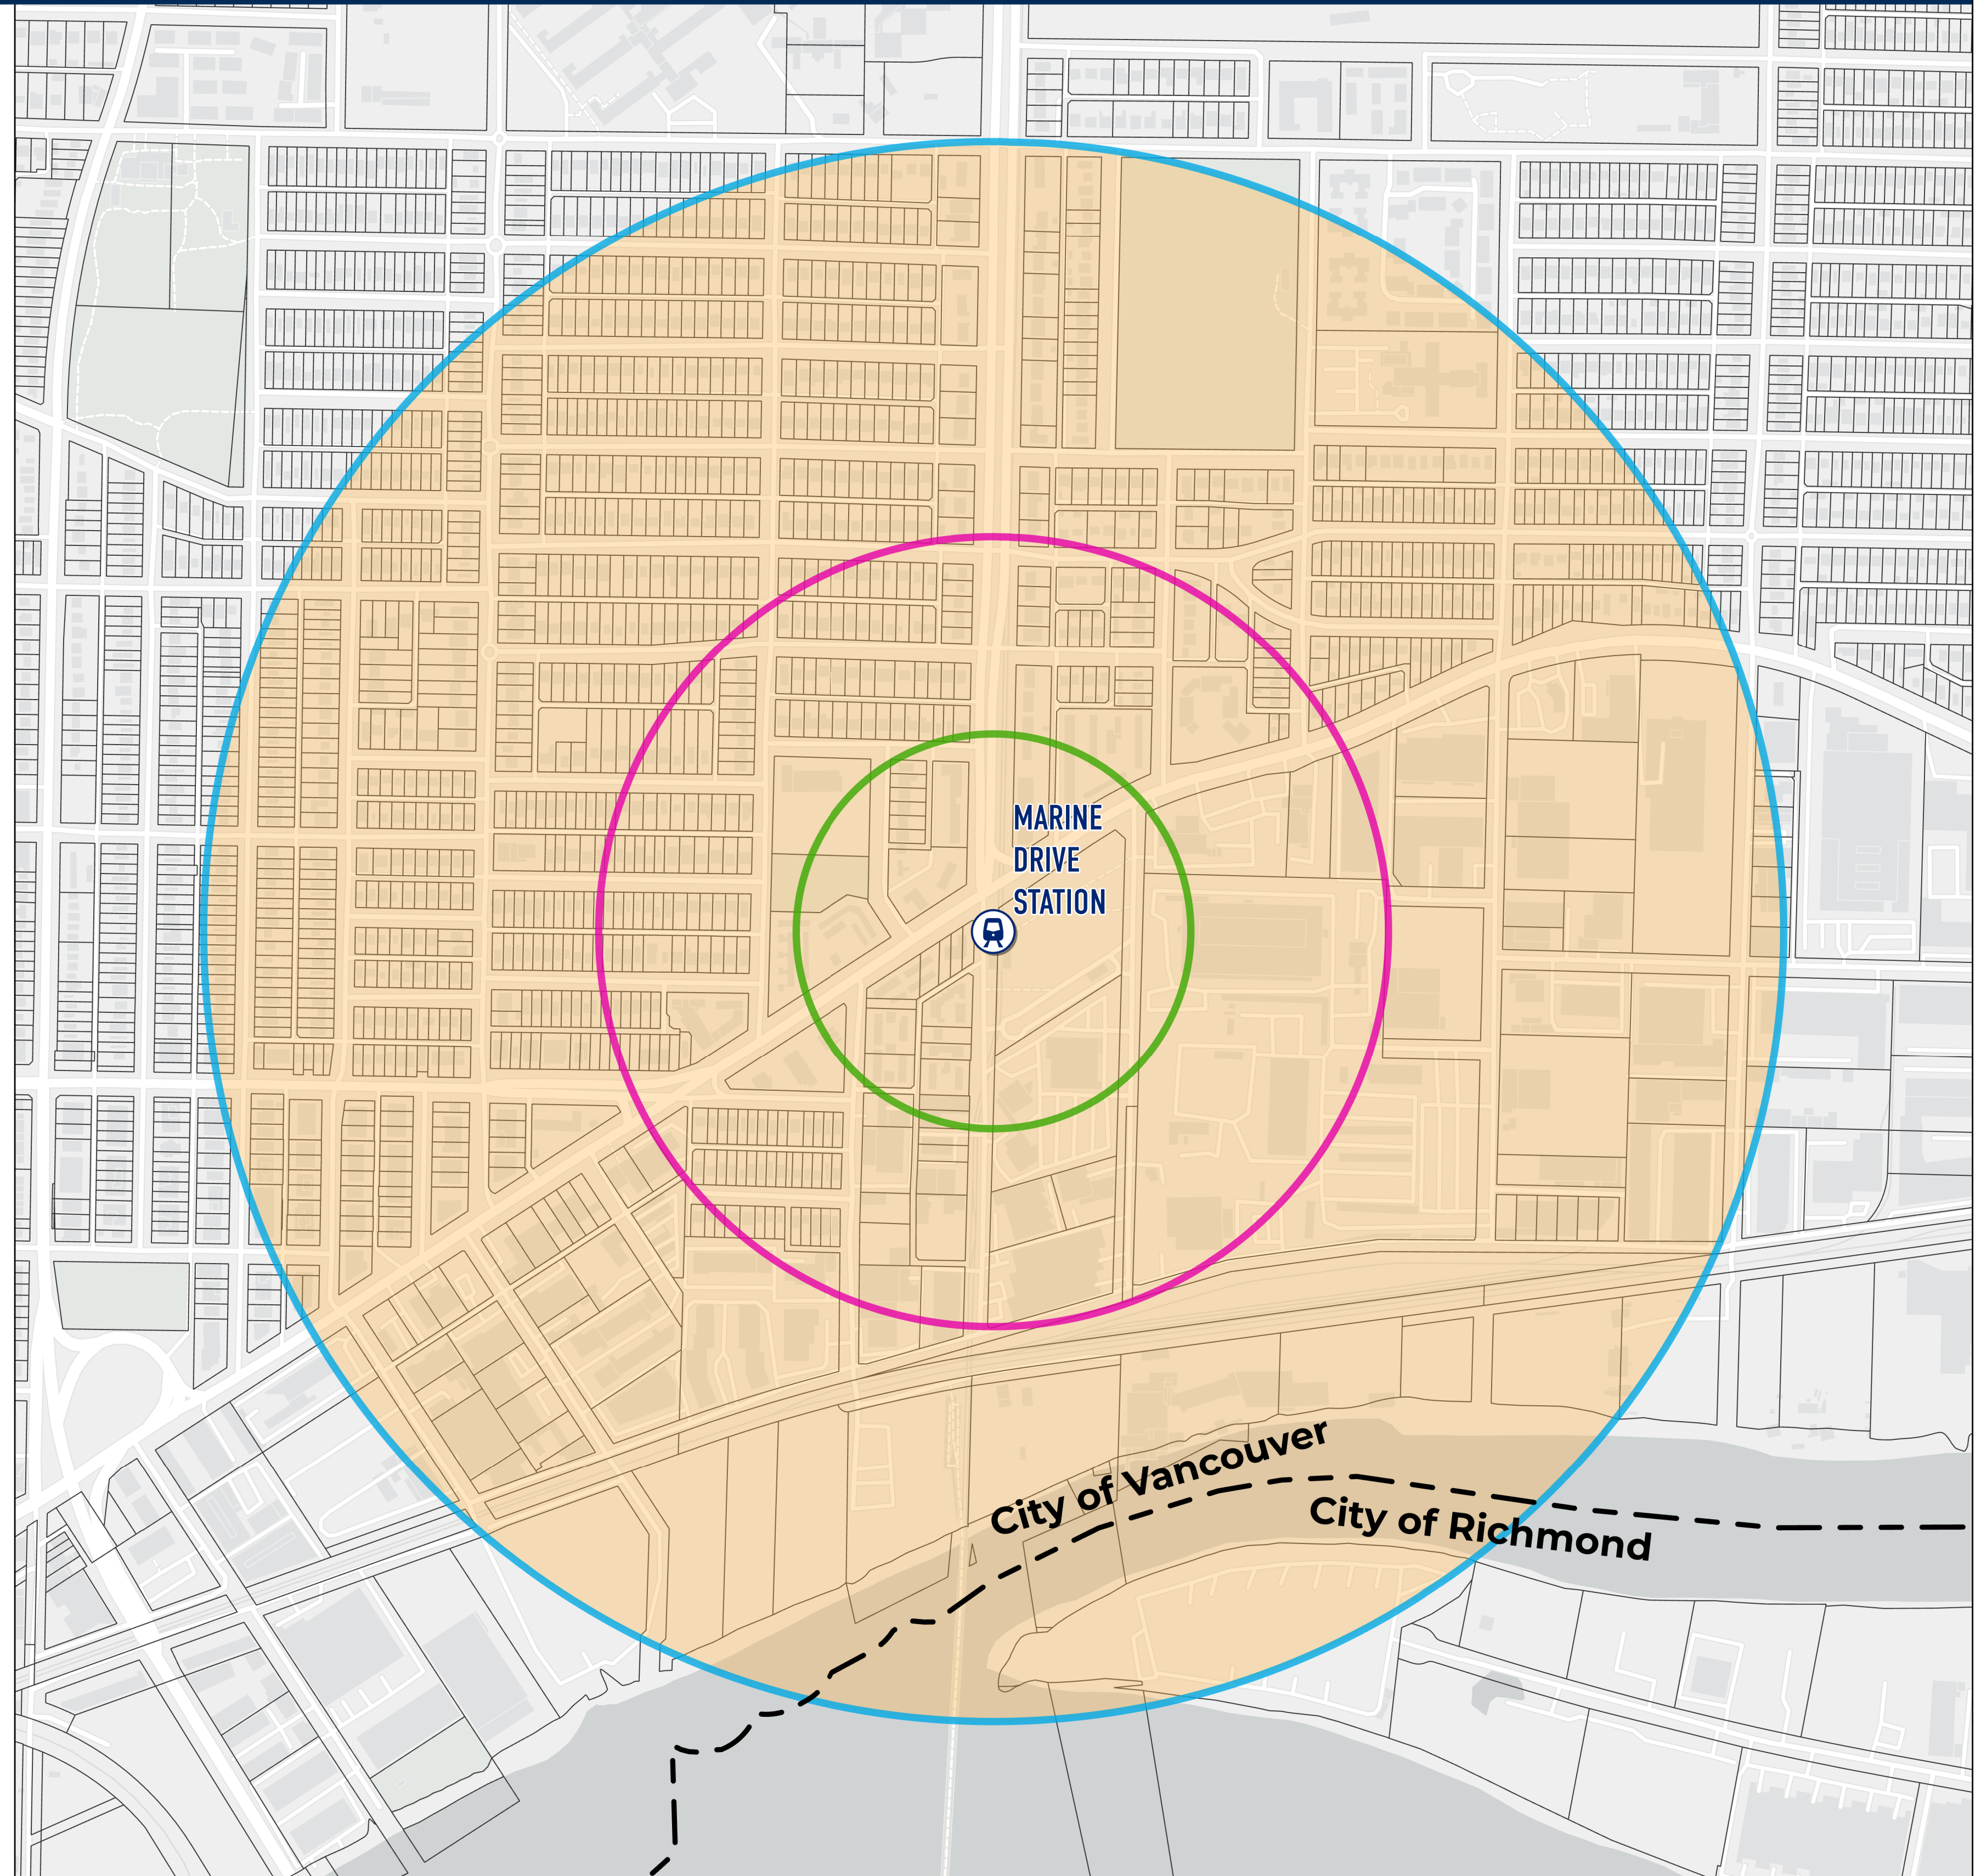

MARINE DRIVE STATION (CITY OF VANCOUVER / CITY OF RICHMOND)

Legend

-  Passenger Rail
-  Transit Oriented Area
-  200 metre Tier
-  400 metre Tier
-  800 metre Tier
-  Parcel
-  Municipal Boundary

Date Created: 2023-11-15