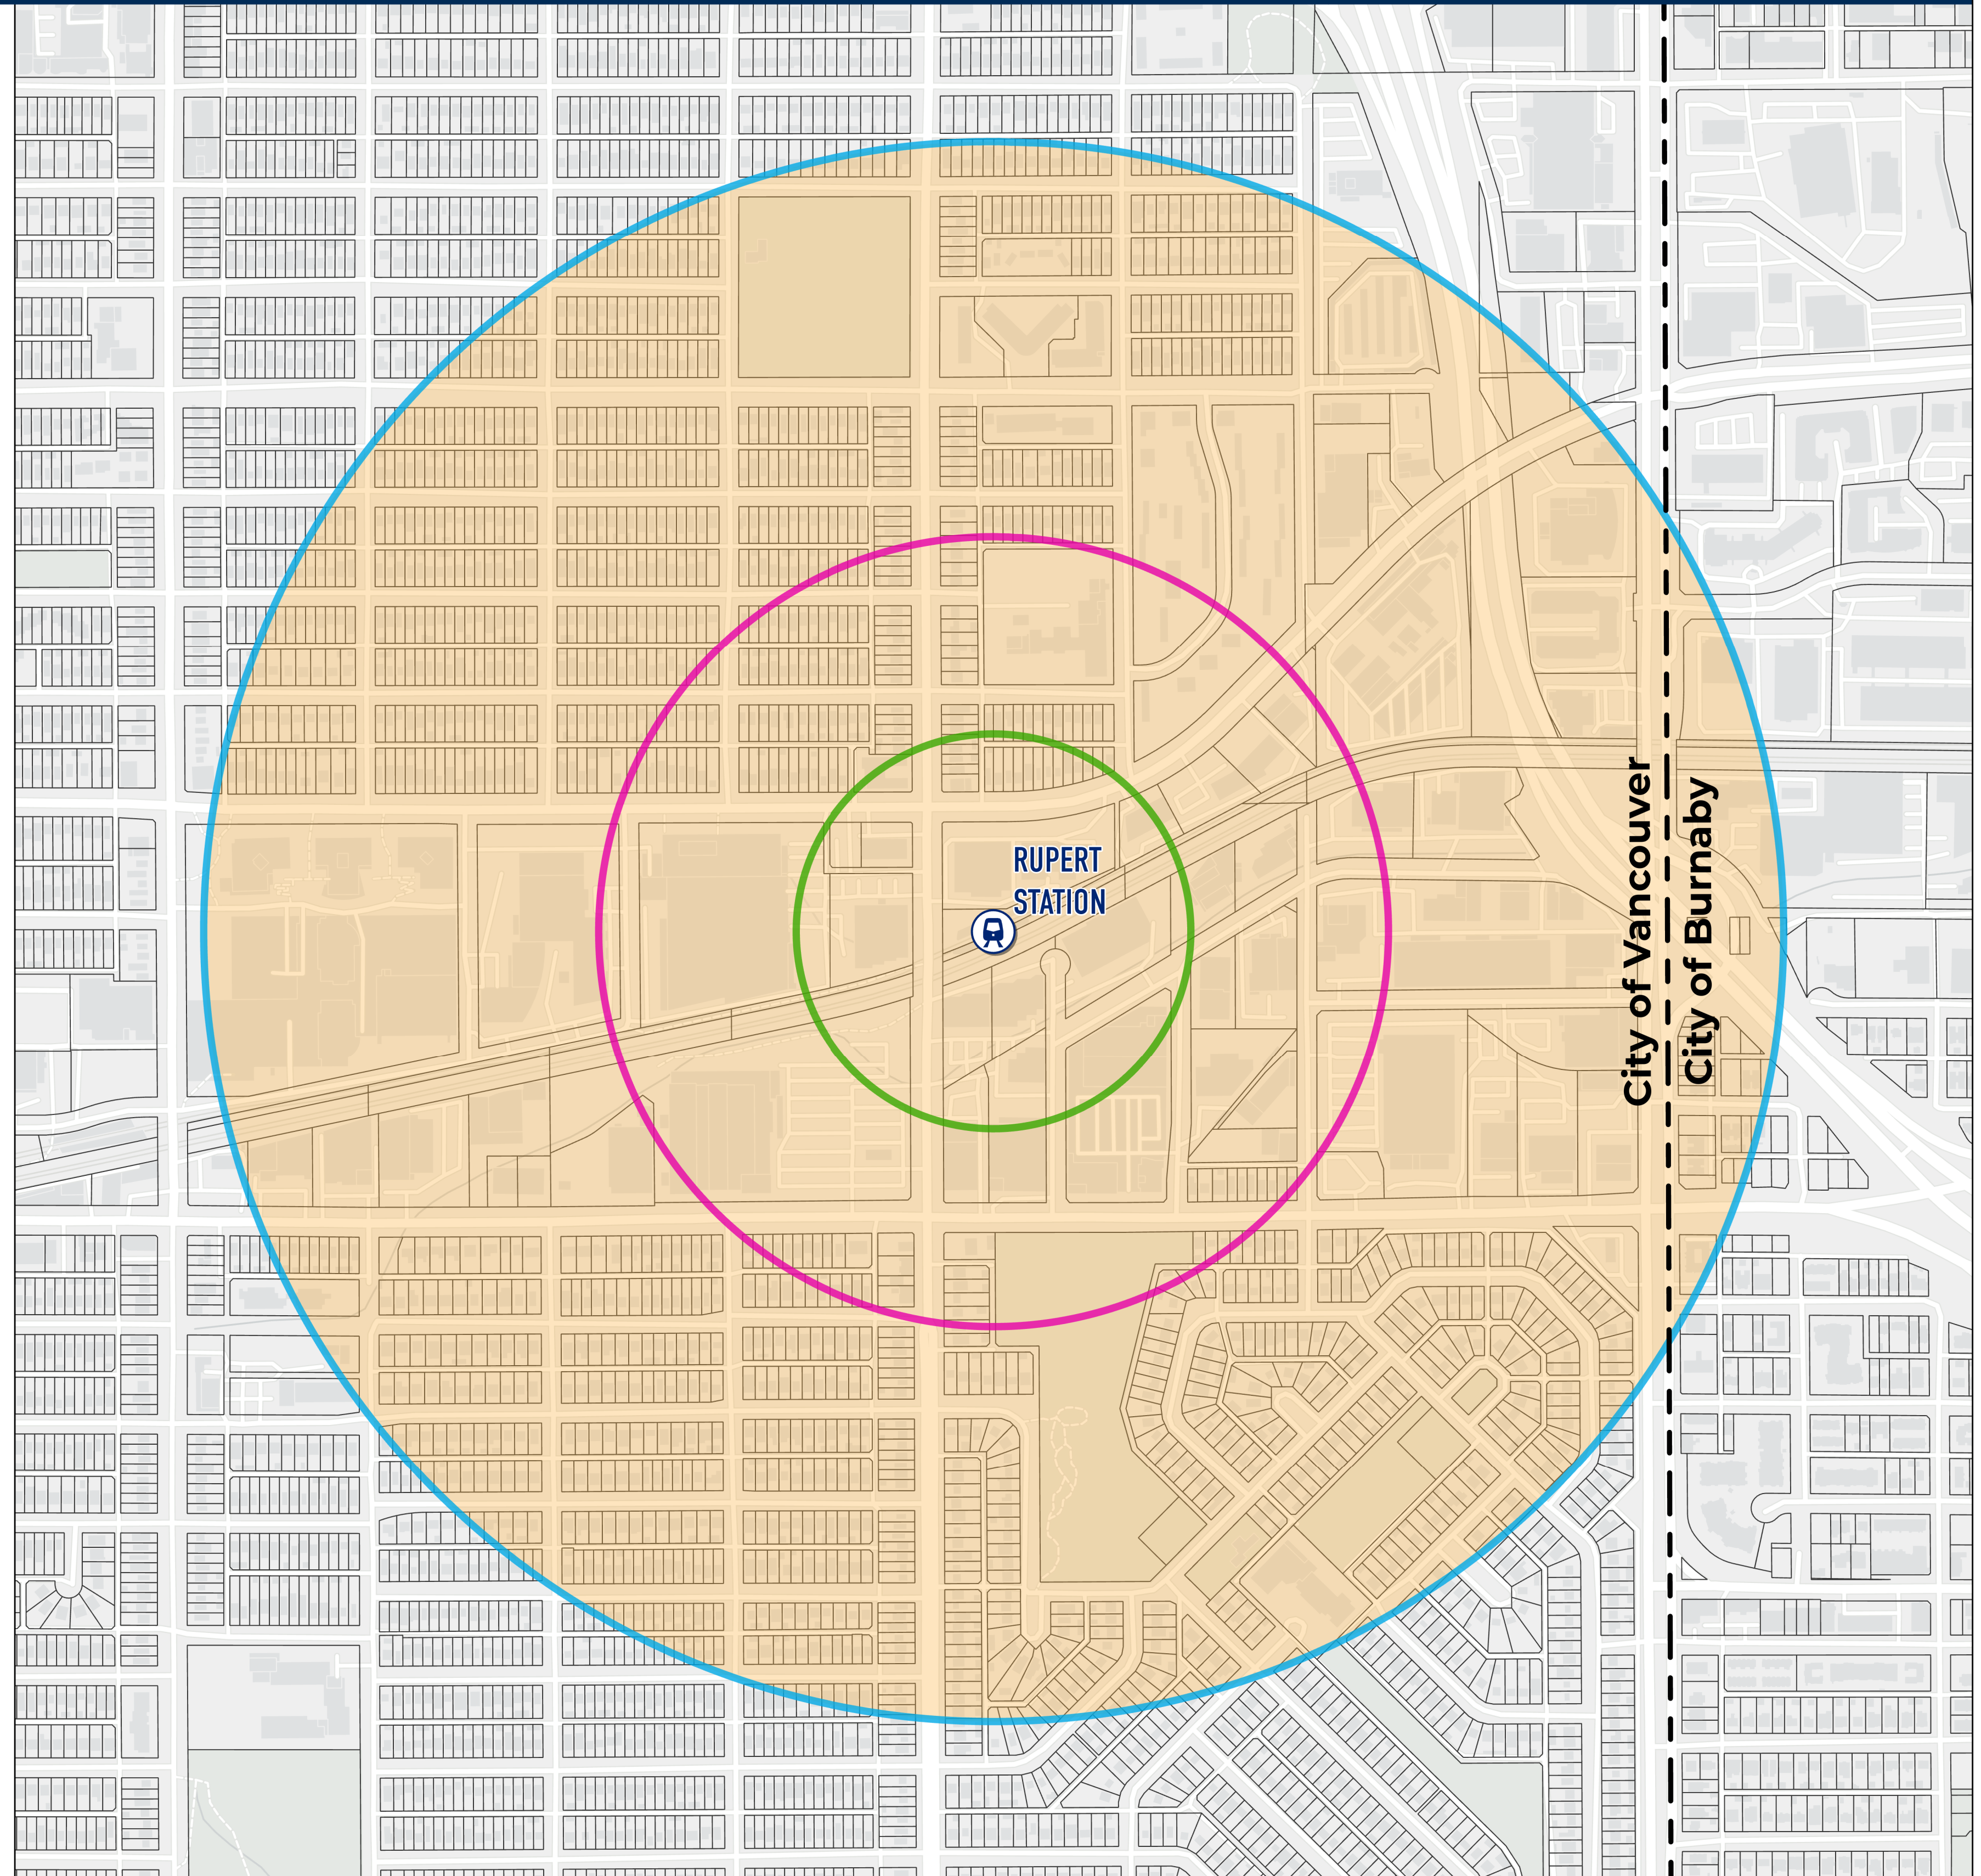

RUPERT STATION (CITY OF VANCOUVER / CITY OF BURNABY)

Legend

-  Passenger Rail
-  Transit Oriented Area
-  200 metre Tier
-  400 metre Tier
-  800 metre Tier
-  Parcel
-  Municipal Boundary

Date Created: 2023-11-15