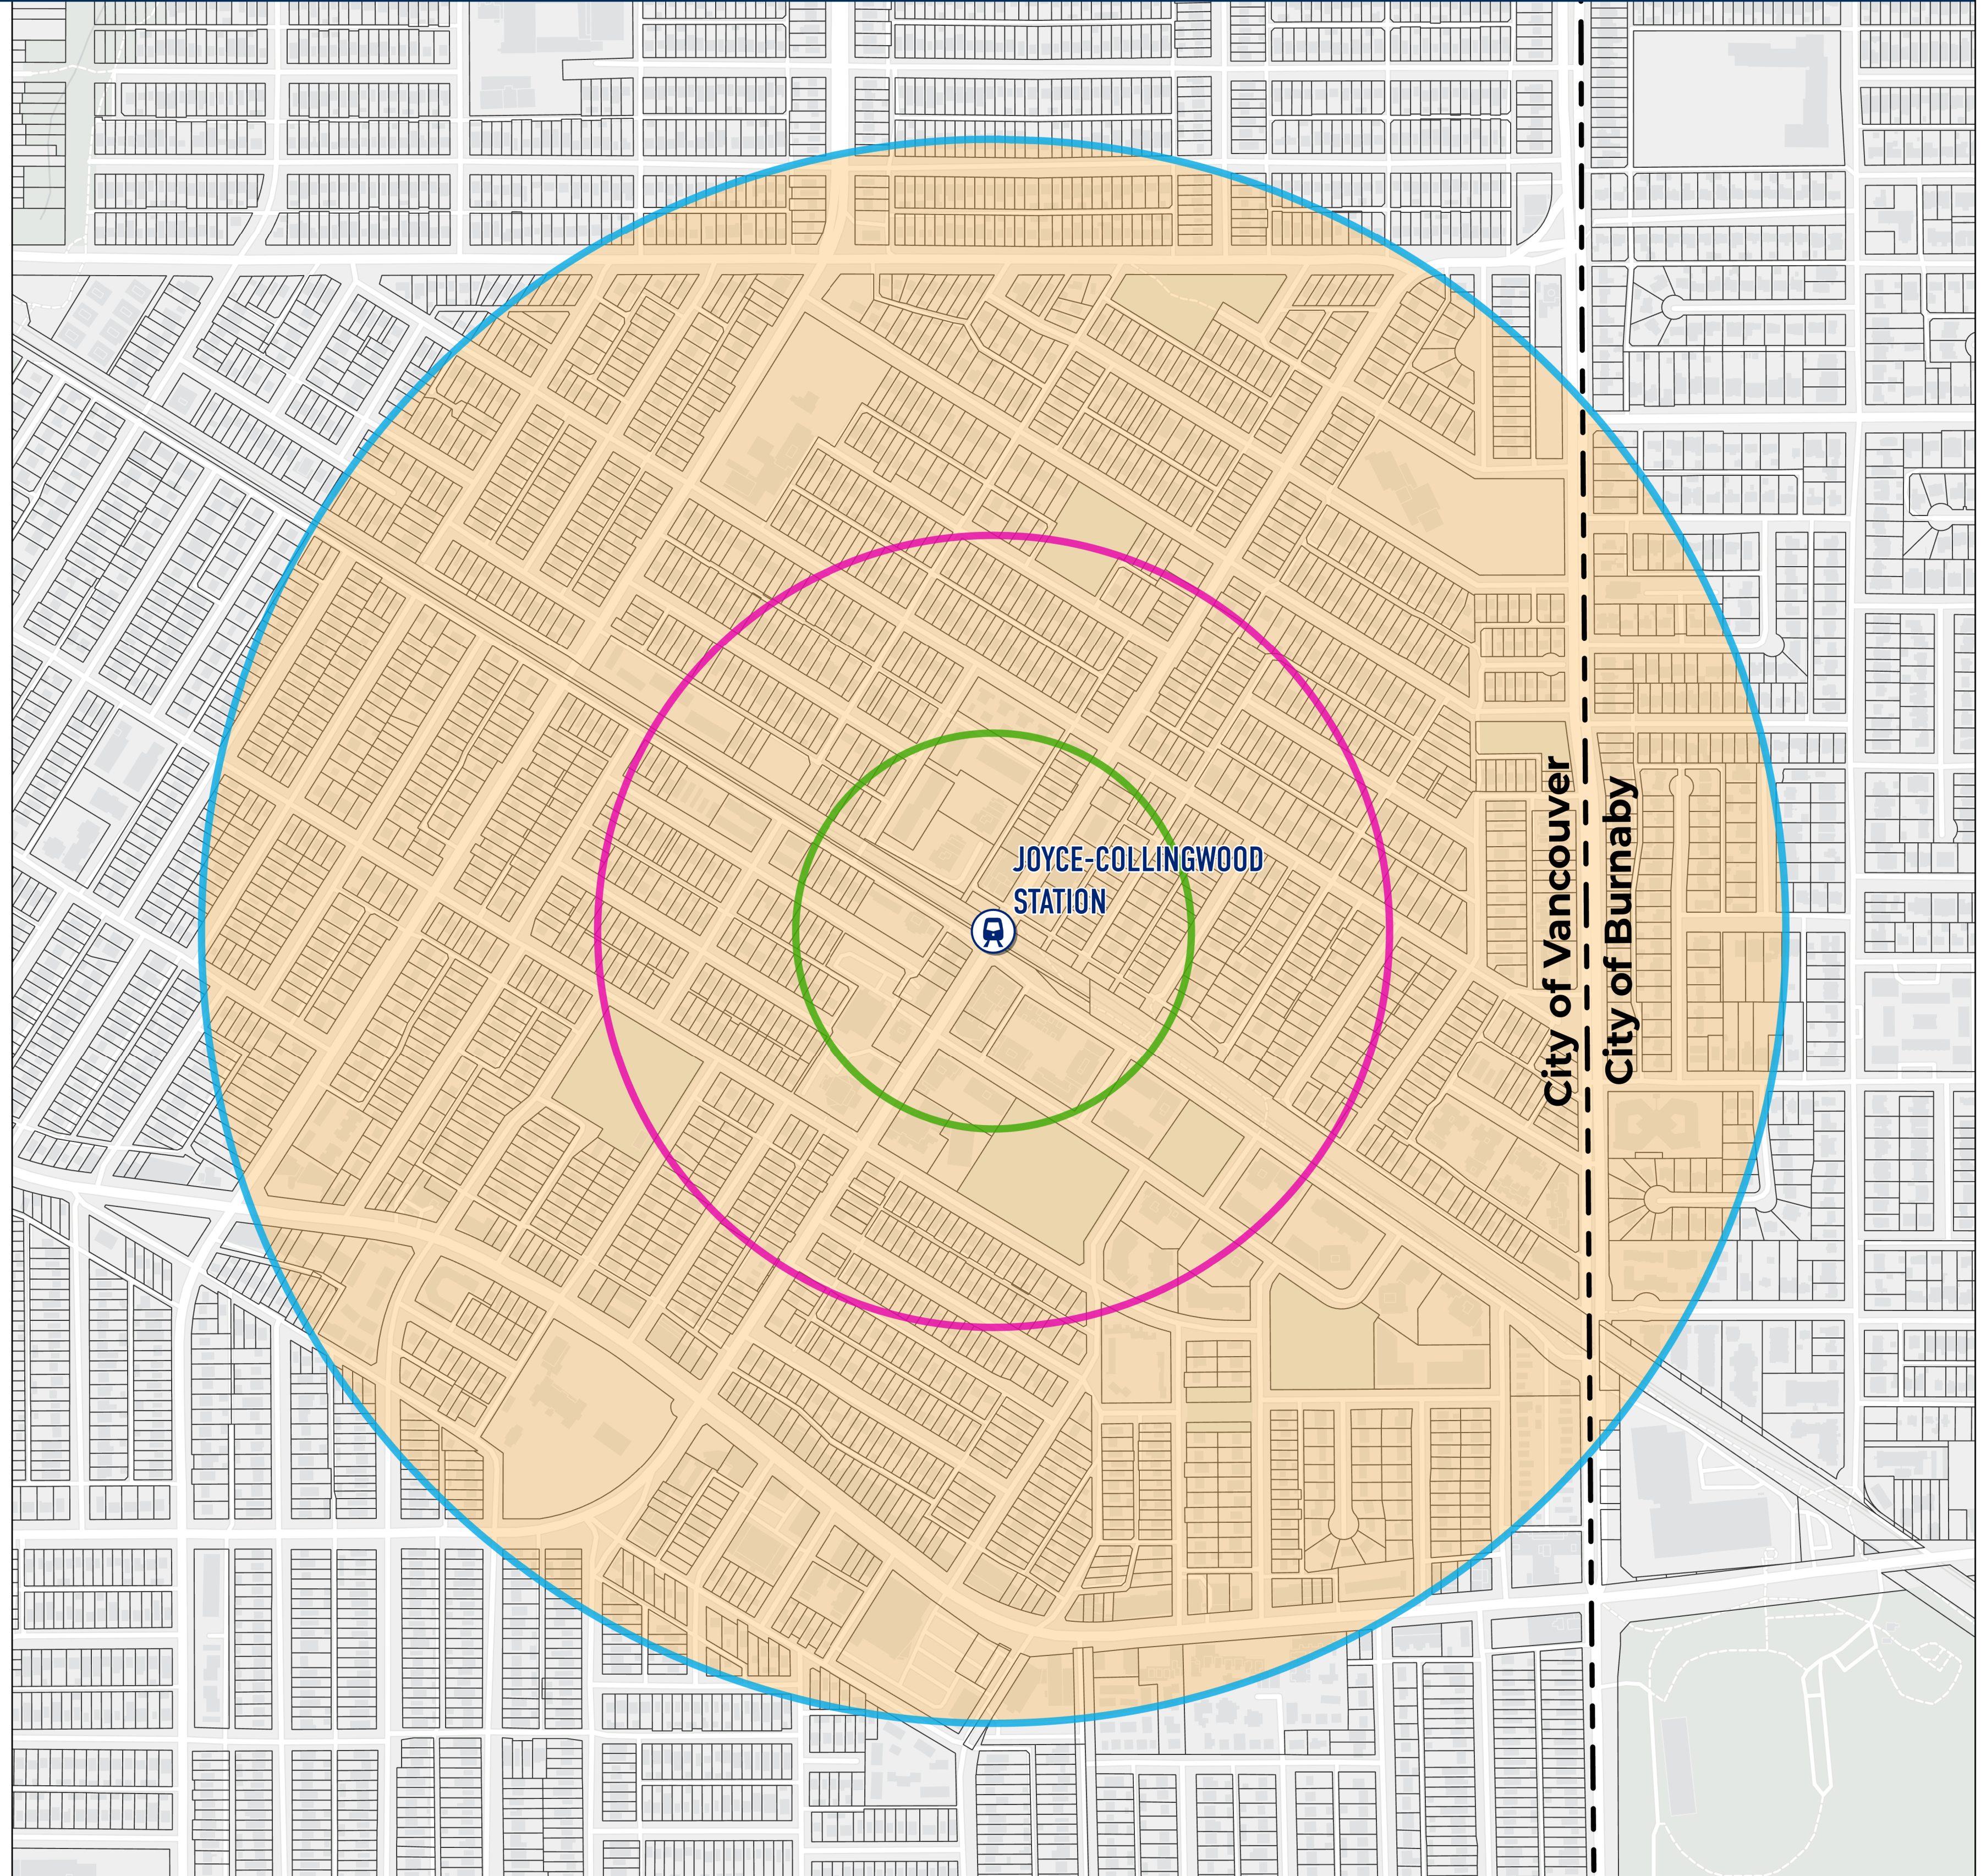

JOYCE-COLLINGWOOD STATION (CITY OF VANCOUVER / CITY OF BURNABY)

Legend

-  Passenger Rail
-  Transit Oriented Area
-  200 metre Tier
-  400 metre Tier
-  800 metre Tier
-  Parcel
-  Municipal Boundary

Date Created: 2023-11-15