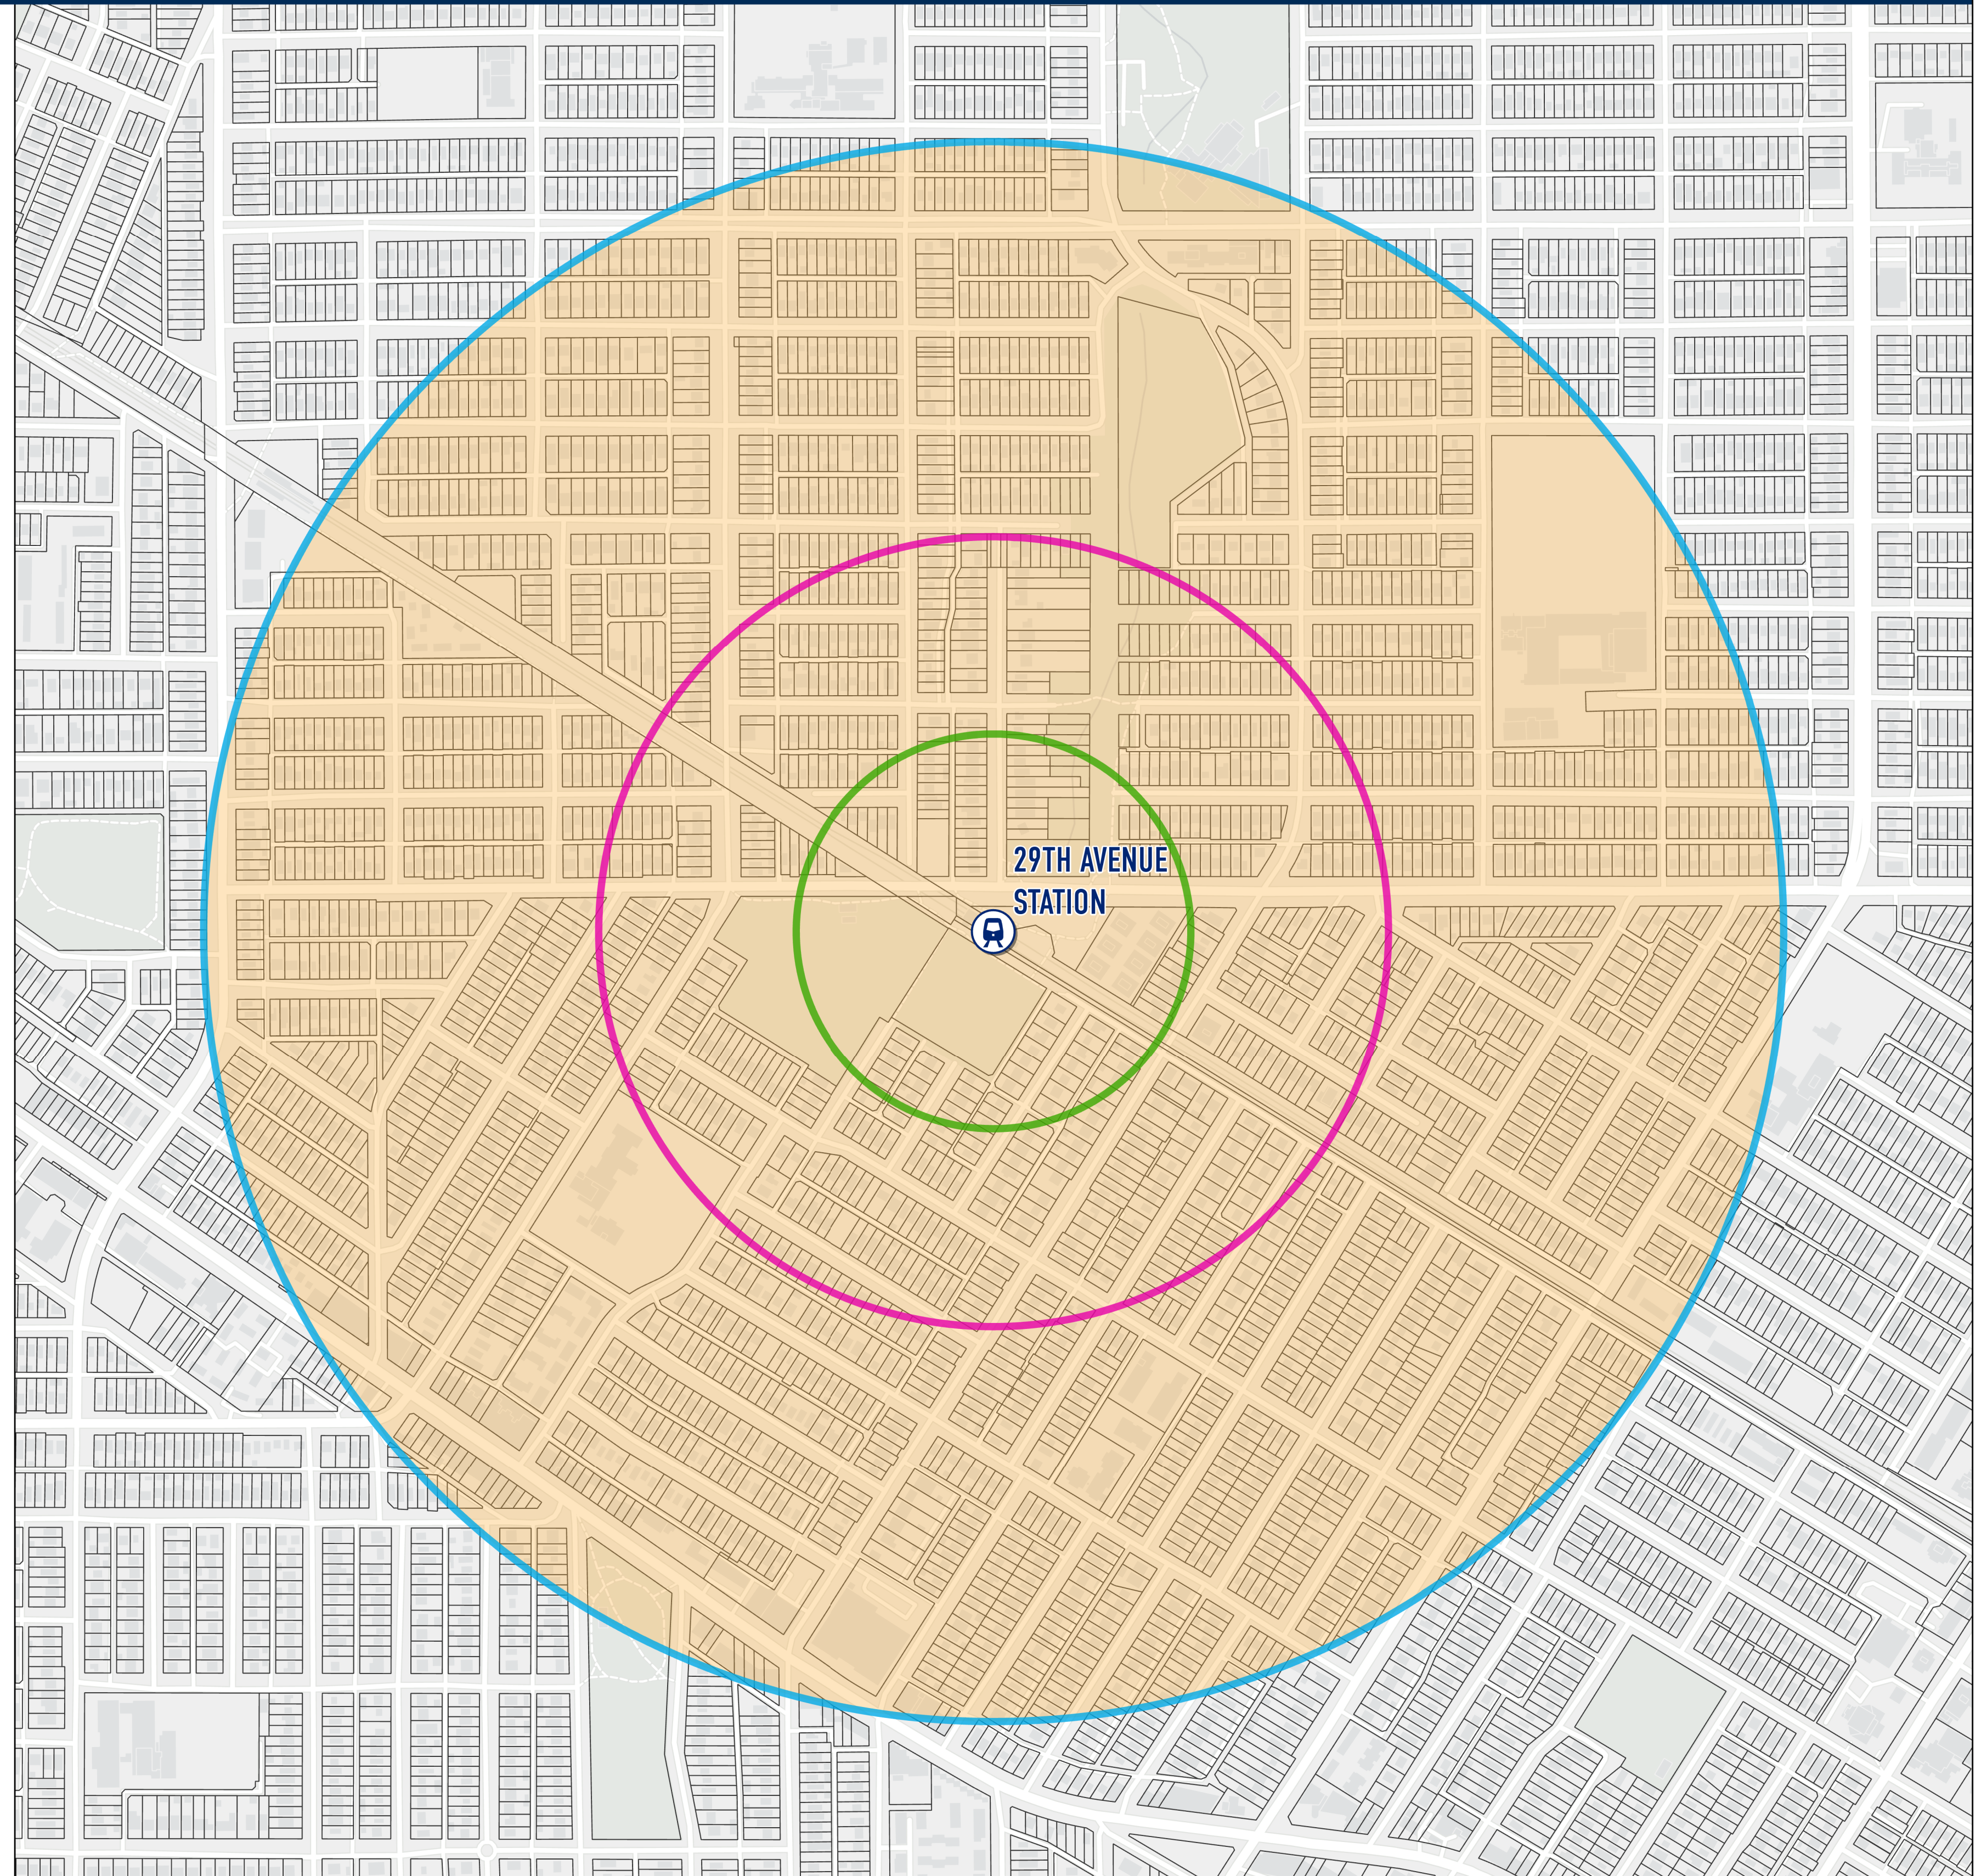

29TH AVENUE STATION (CITY OF VANCOUVER)

Legend

-  Passenger Rail
-  Transit Oriented Area
-  200 metre Tier
-  400 metre Tier
-  800 metre Tier
-  Parcel

Date Created: 2023-11-15