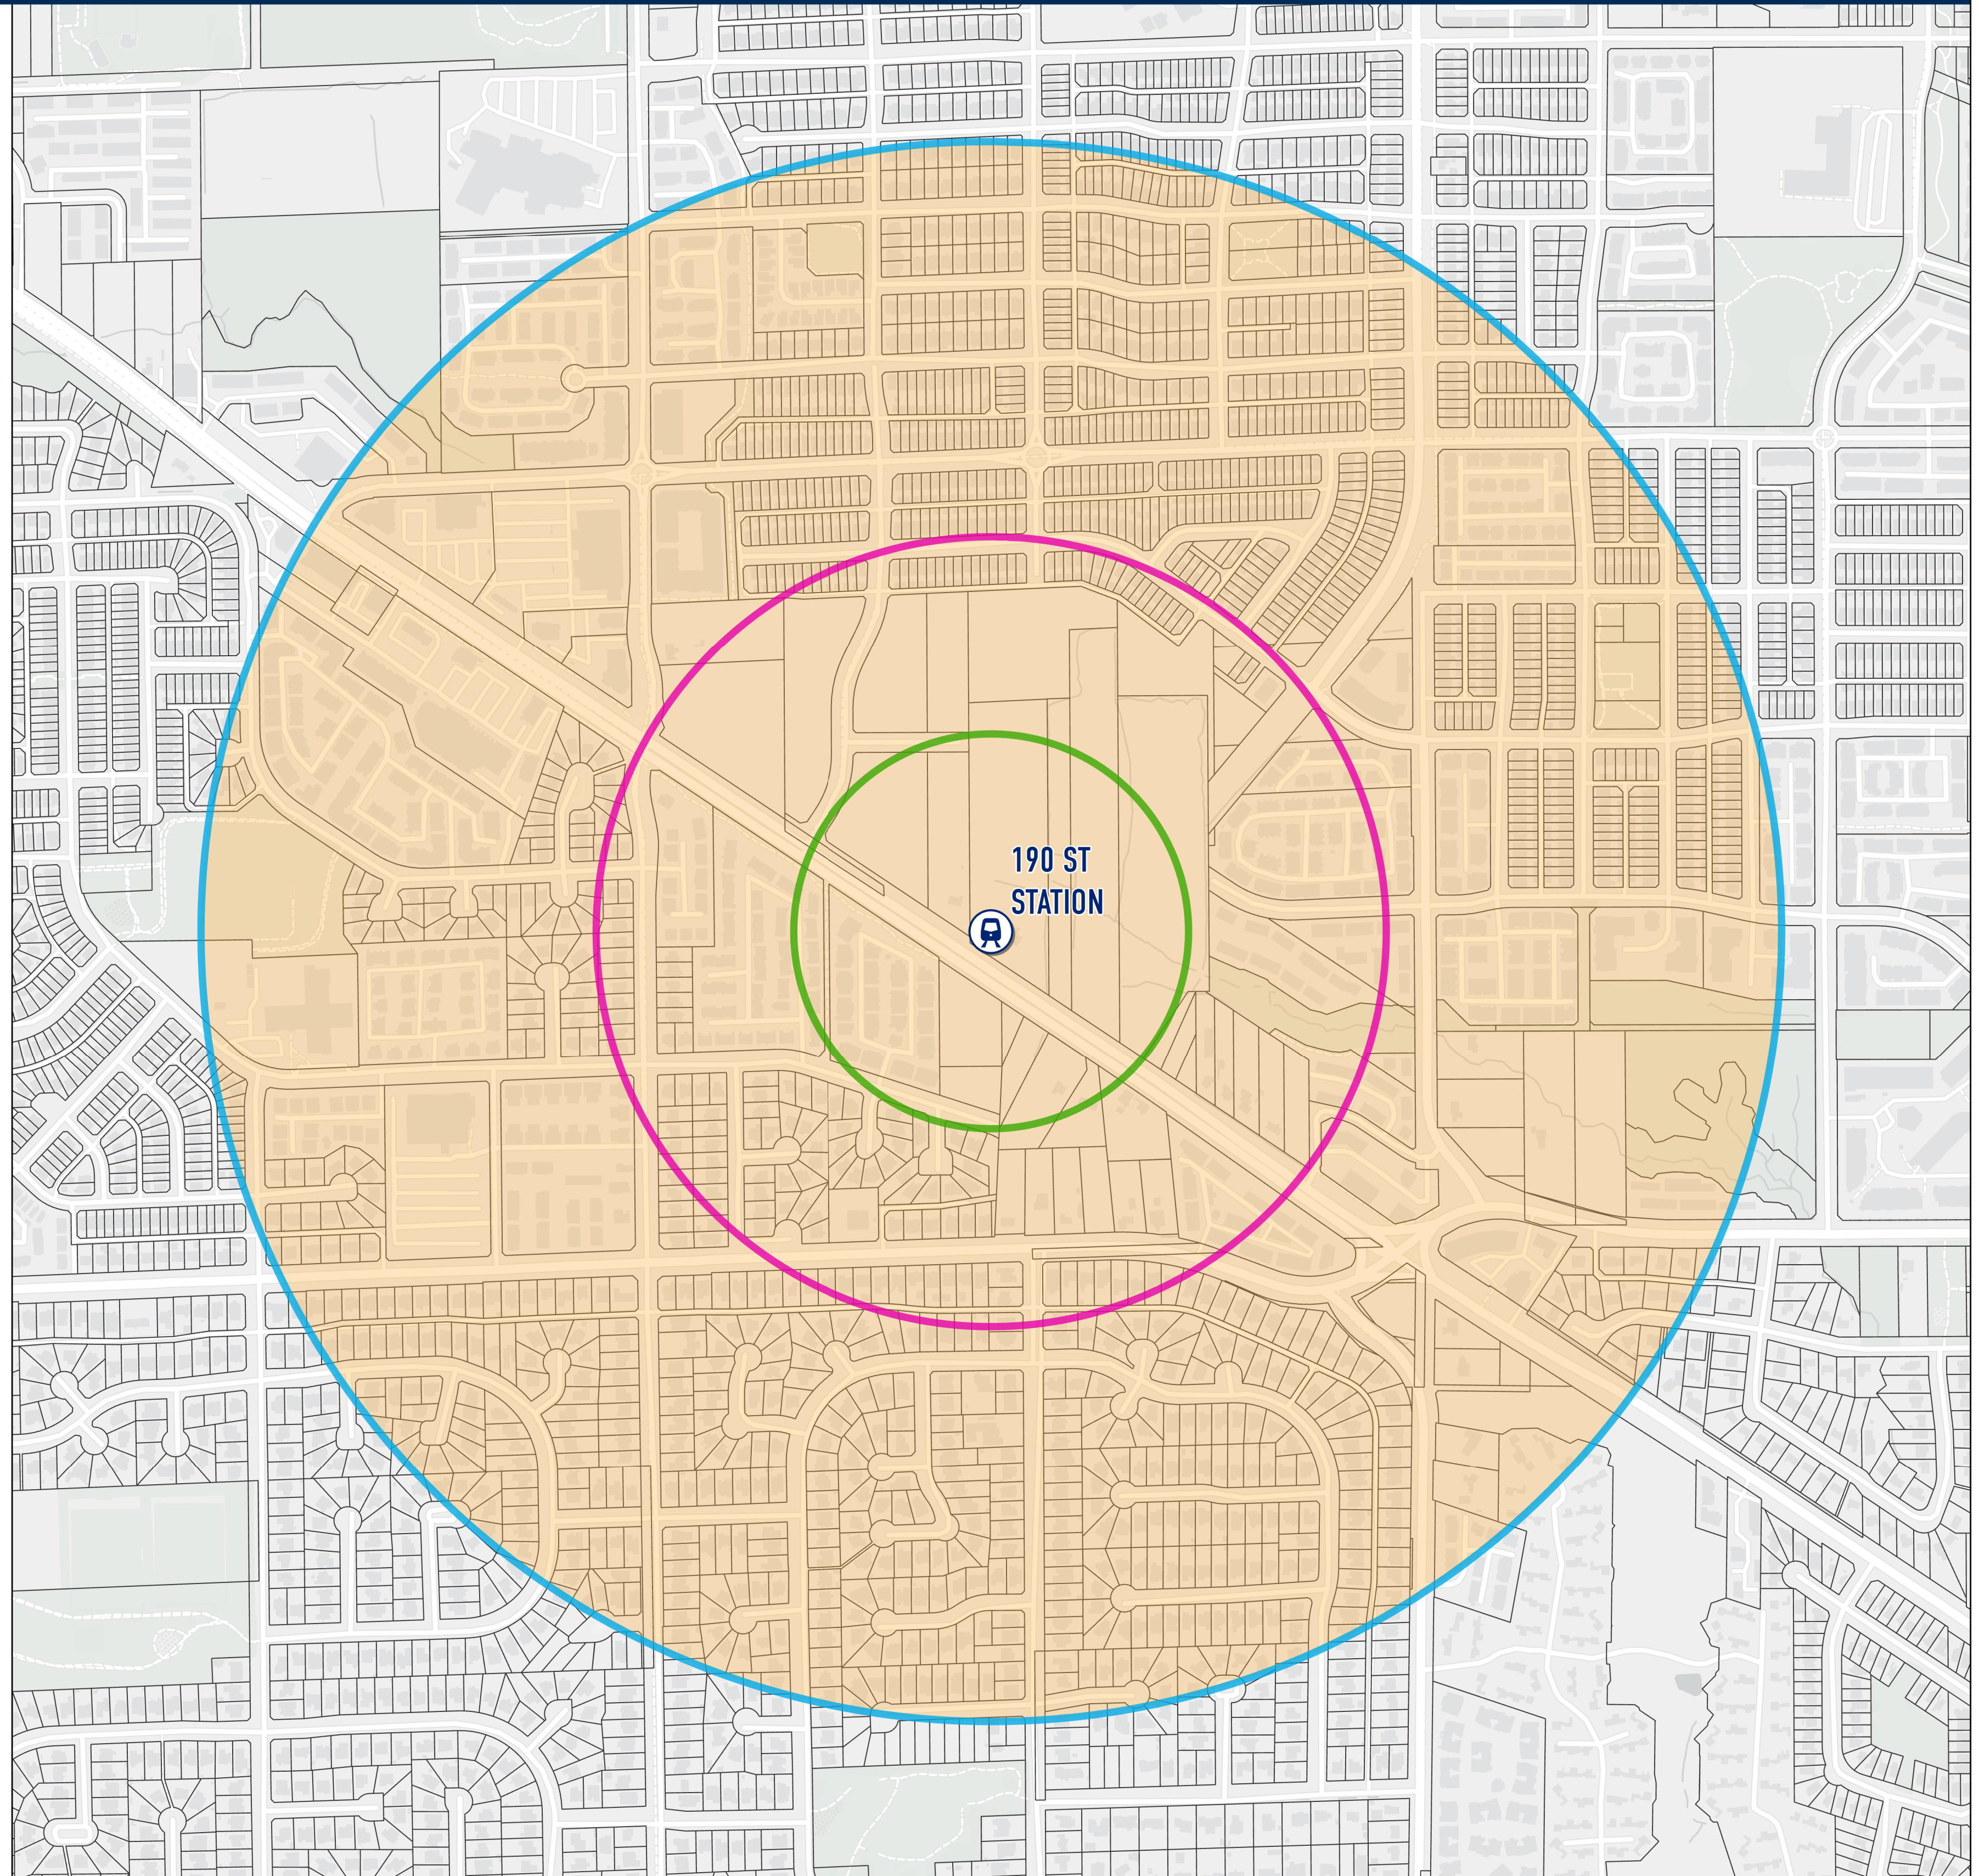

# 190 ST STATION (CITY OF SURREY)

## Legend

-  Passenger Rail
-  Transit Oriented Area
-  200 metre Tier
-  400 metre Tier
-  800 metre Tier
-  Parcel

Date Created: 2023-11-15